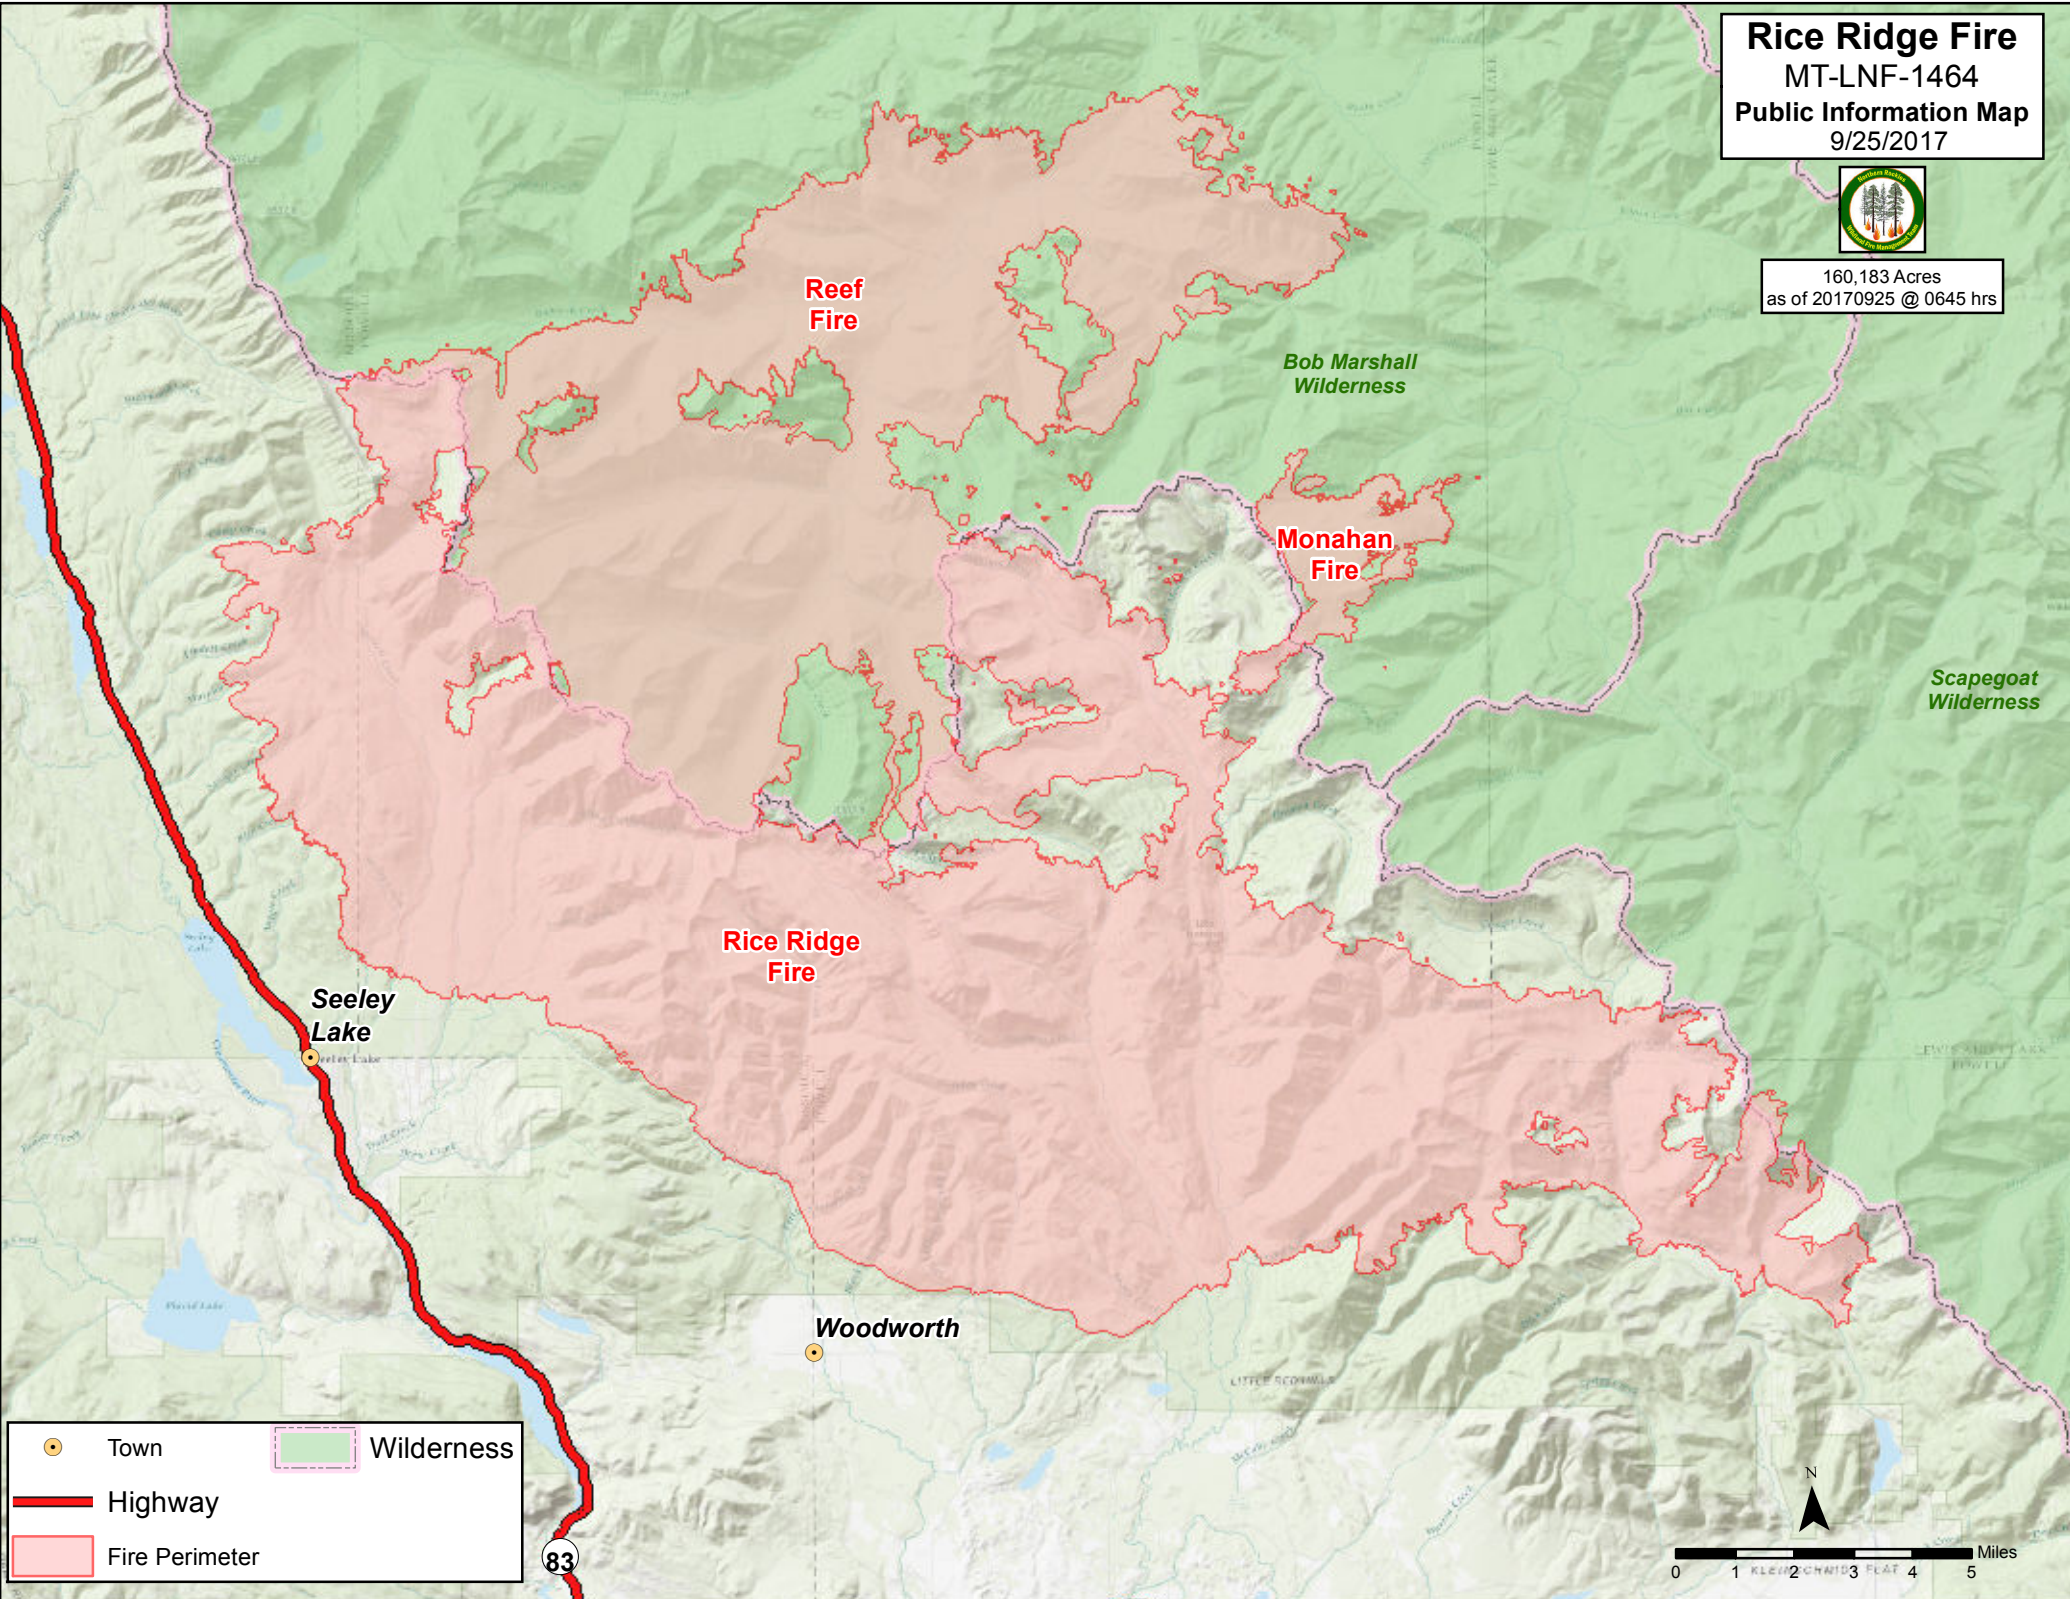

Rice Ridge Fire
MT-LNF-1464
Public Information Map
9/25/2017

160,183 Acres
as of 20170925 @ 0645 hrs

	Town		Wilderness
	Highway		
	Fire Perimeter		

0 1 2 3 4 5 Miles