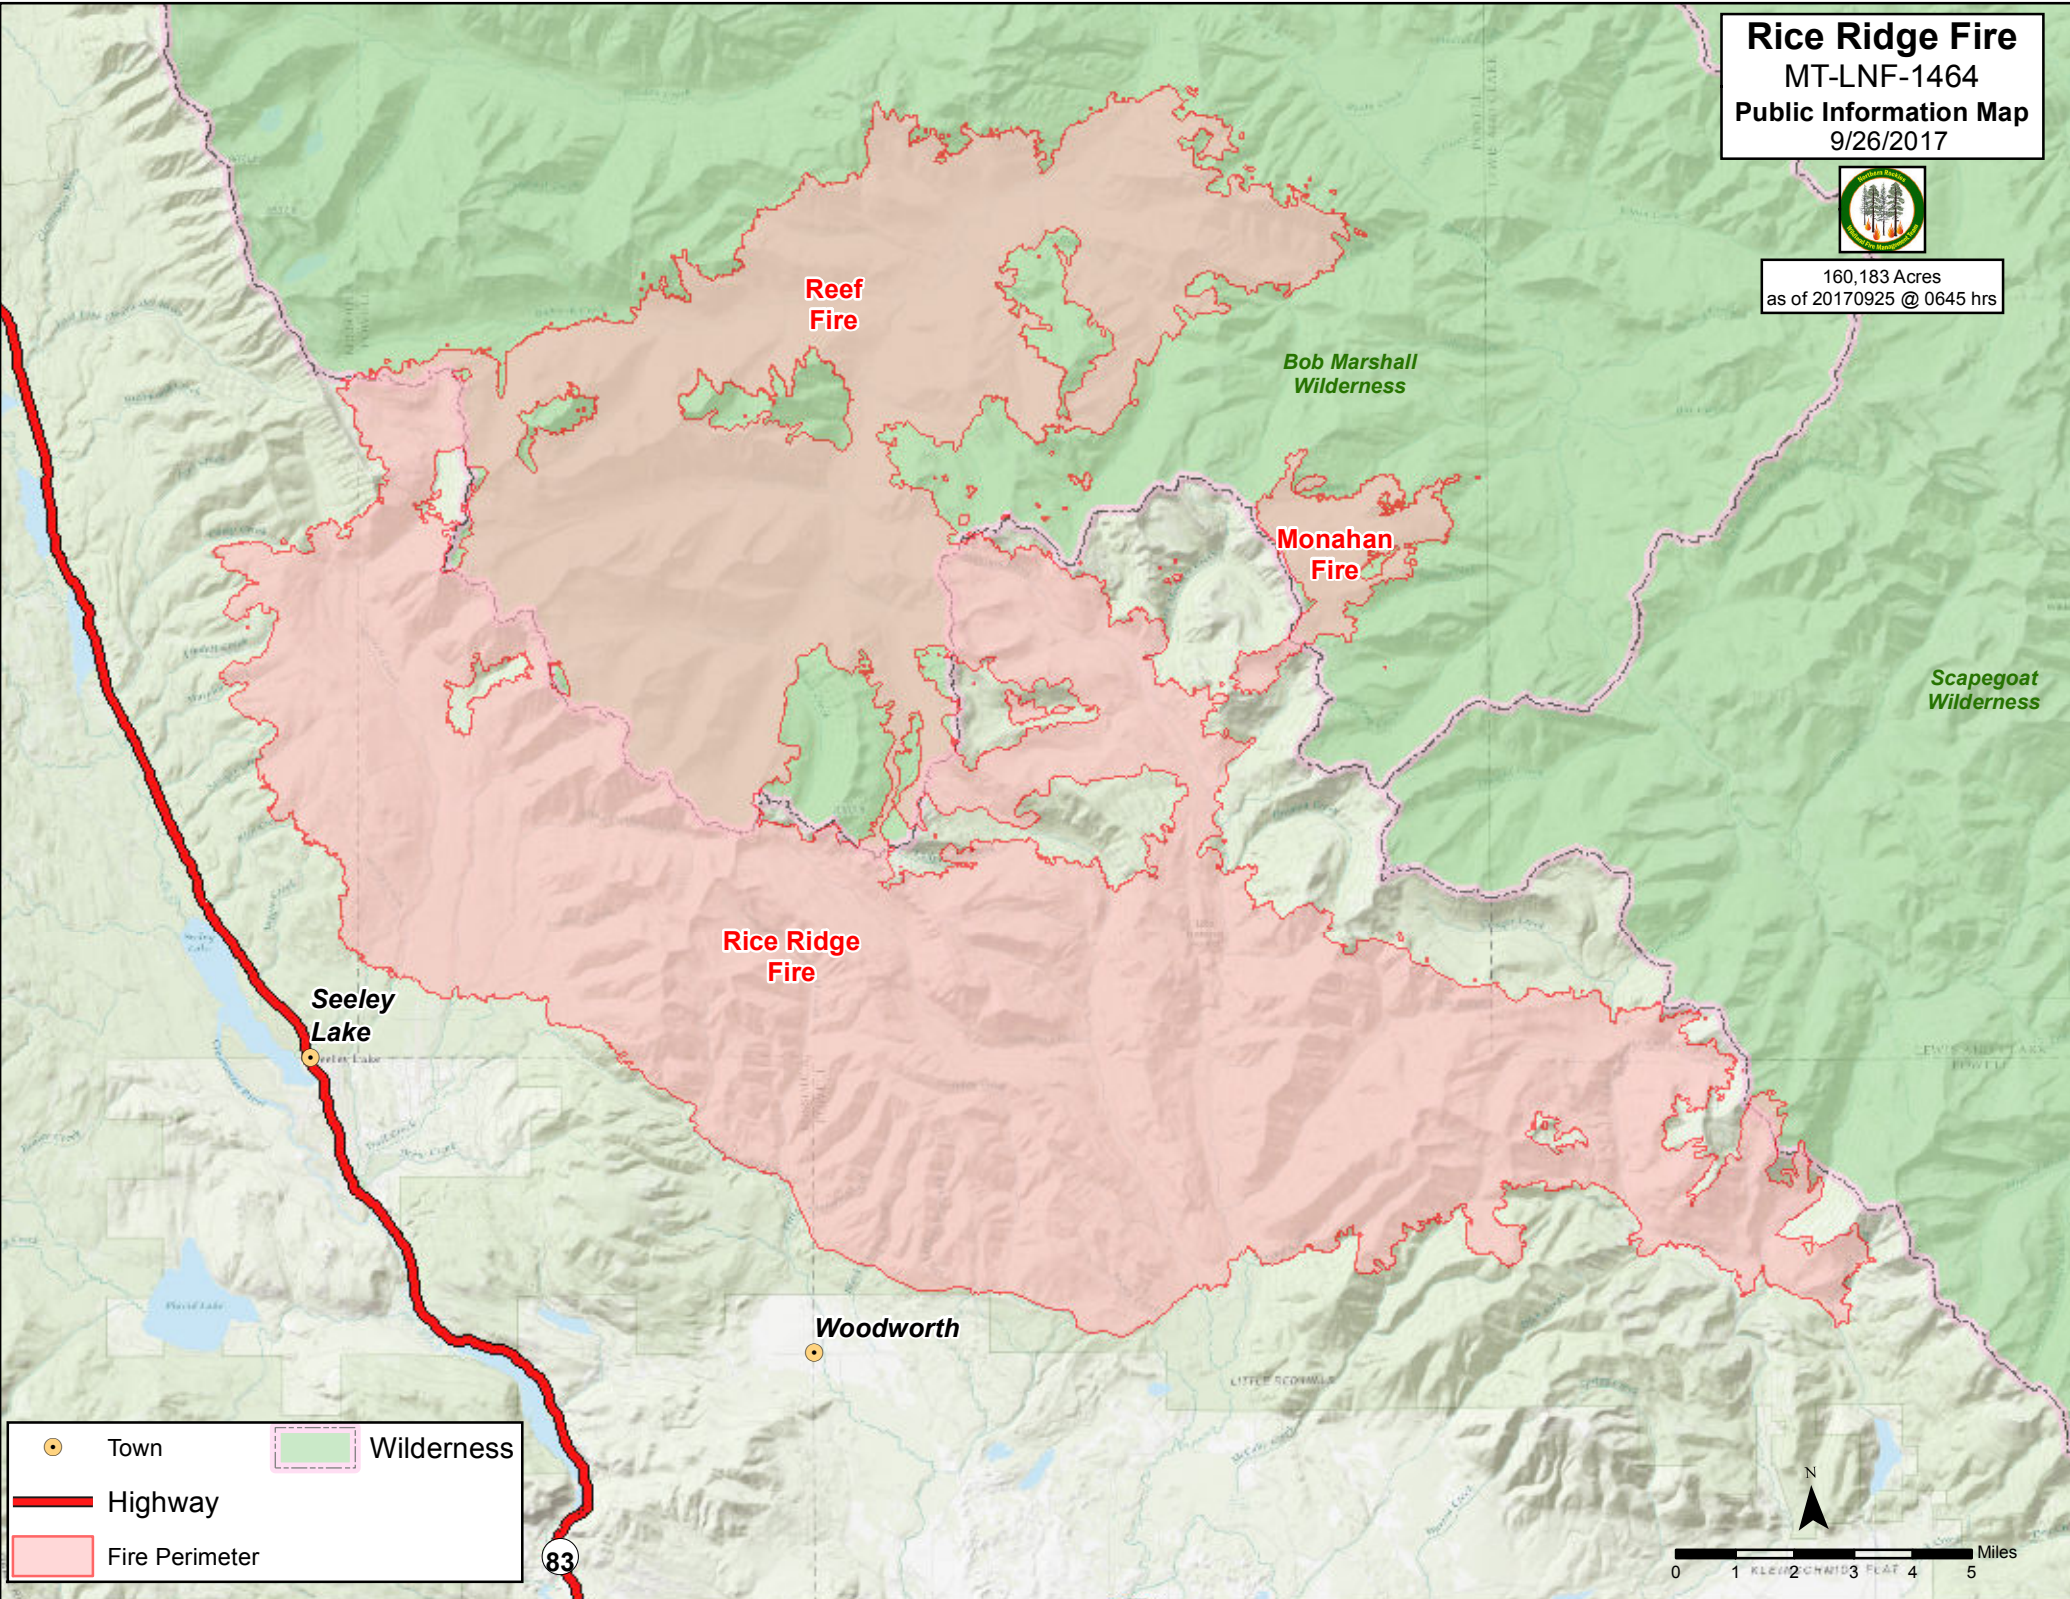

Rice Ridge Fire
MT-LNF-1464
Public Information Map
9/26/2017

160,183 Acres
as of 20170925 @ 0645 hrs

	Town		Wilderness
	Highway		
	Fire Perimeter		

0 1 2 3 4 5 Miles