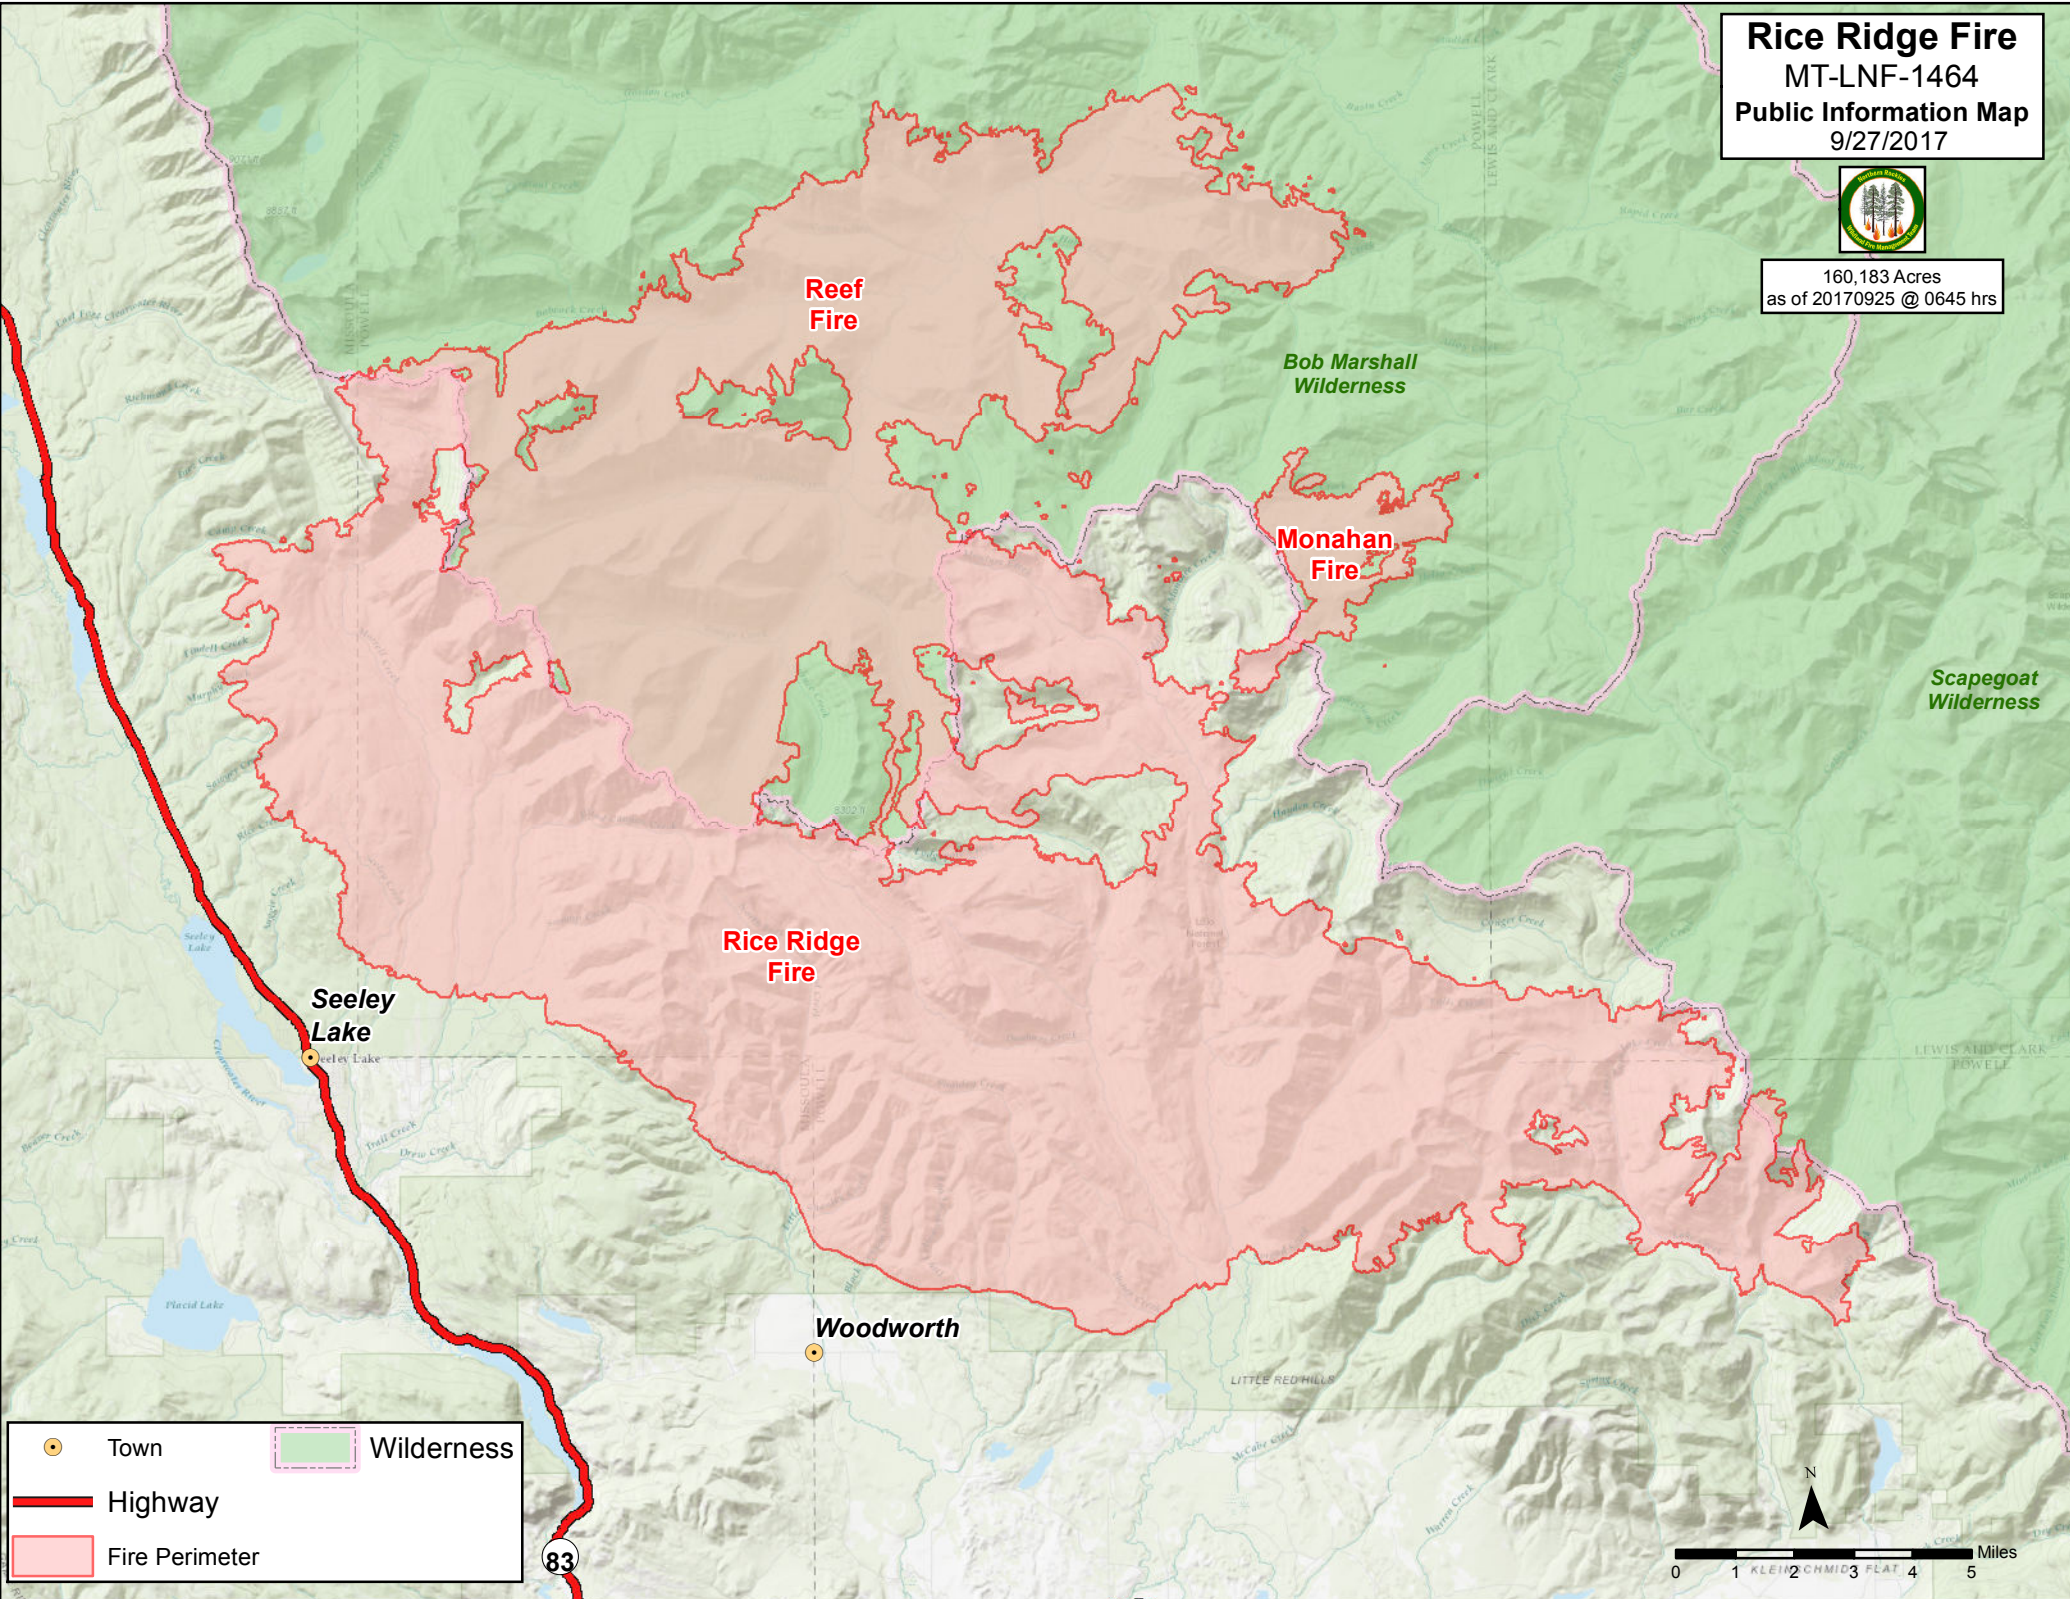

Rice Ridge Fire
MT-LNF-1464
Public Information Map
9/27/2017

160,183 Acres
as of 20170925 @ 0645 hrs

	Town		Wilderness
	Highway		
	Fire Perimeter		

0 1 2 3 4 5 Miles