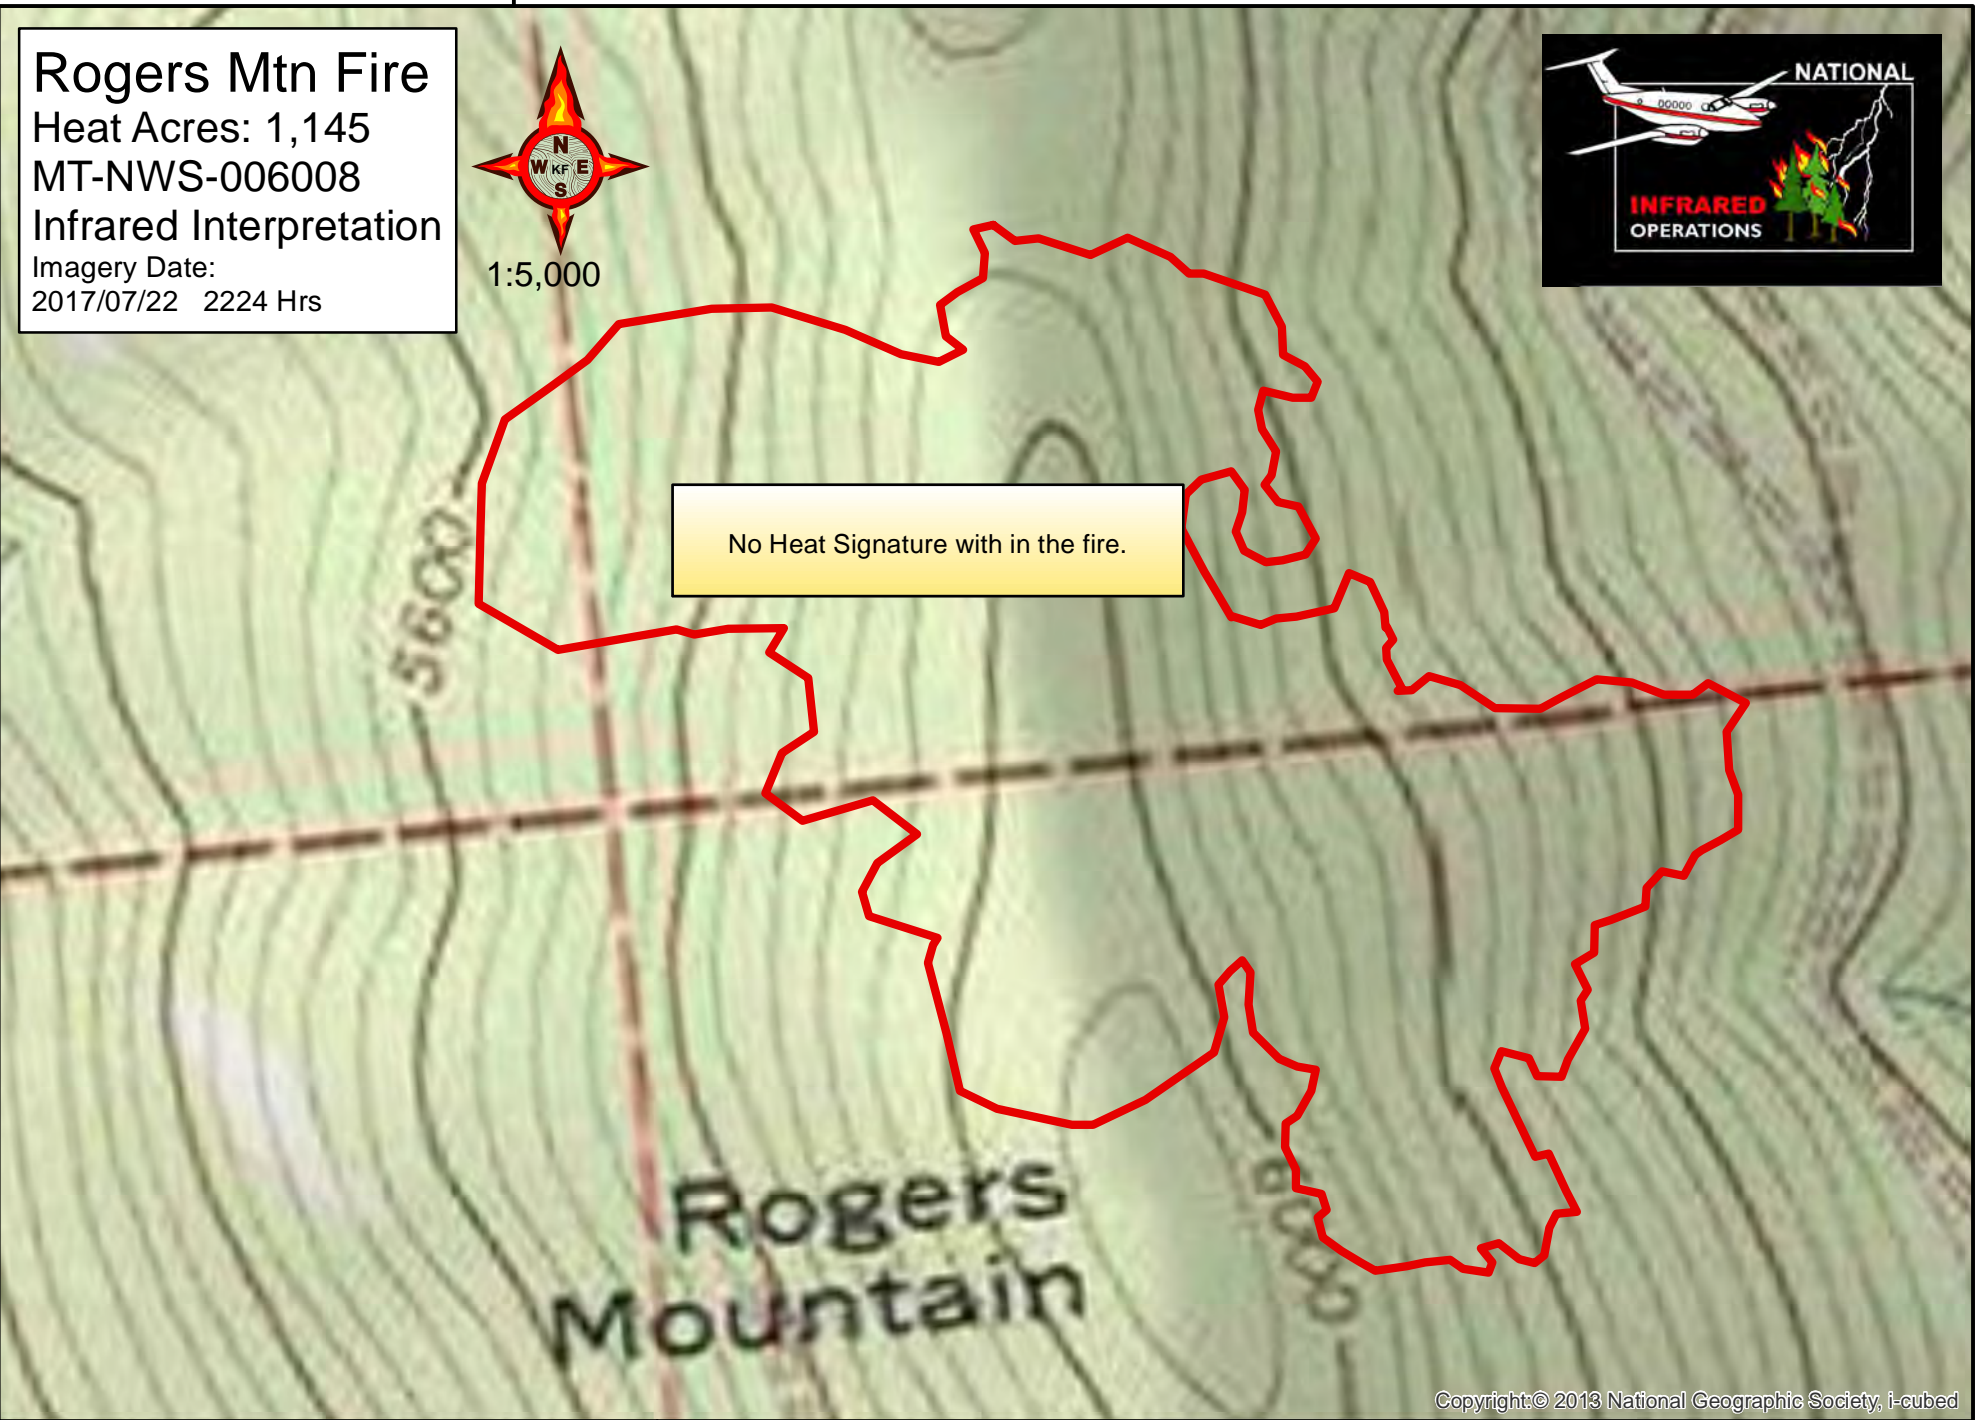

115°11'W

Rogers Mtn Fire
 Heat Acres: 1,145
 MT-NWS-006008
 Infrared Interpretation
 Imagery Date:
 2017/07/22 2224 Hrs

Copyright:© 2013 National Geographic Society, i-cubed

115°11'W

Lazier Creek Fire

No Heat Signature with in the fire.

Copyright:© 2013 National Geographic Society, i-cubed