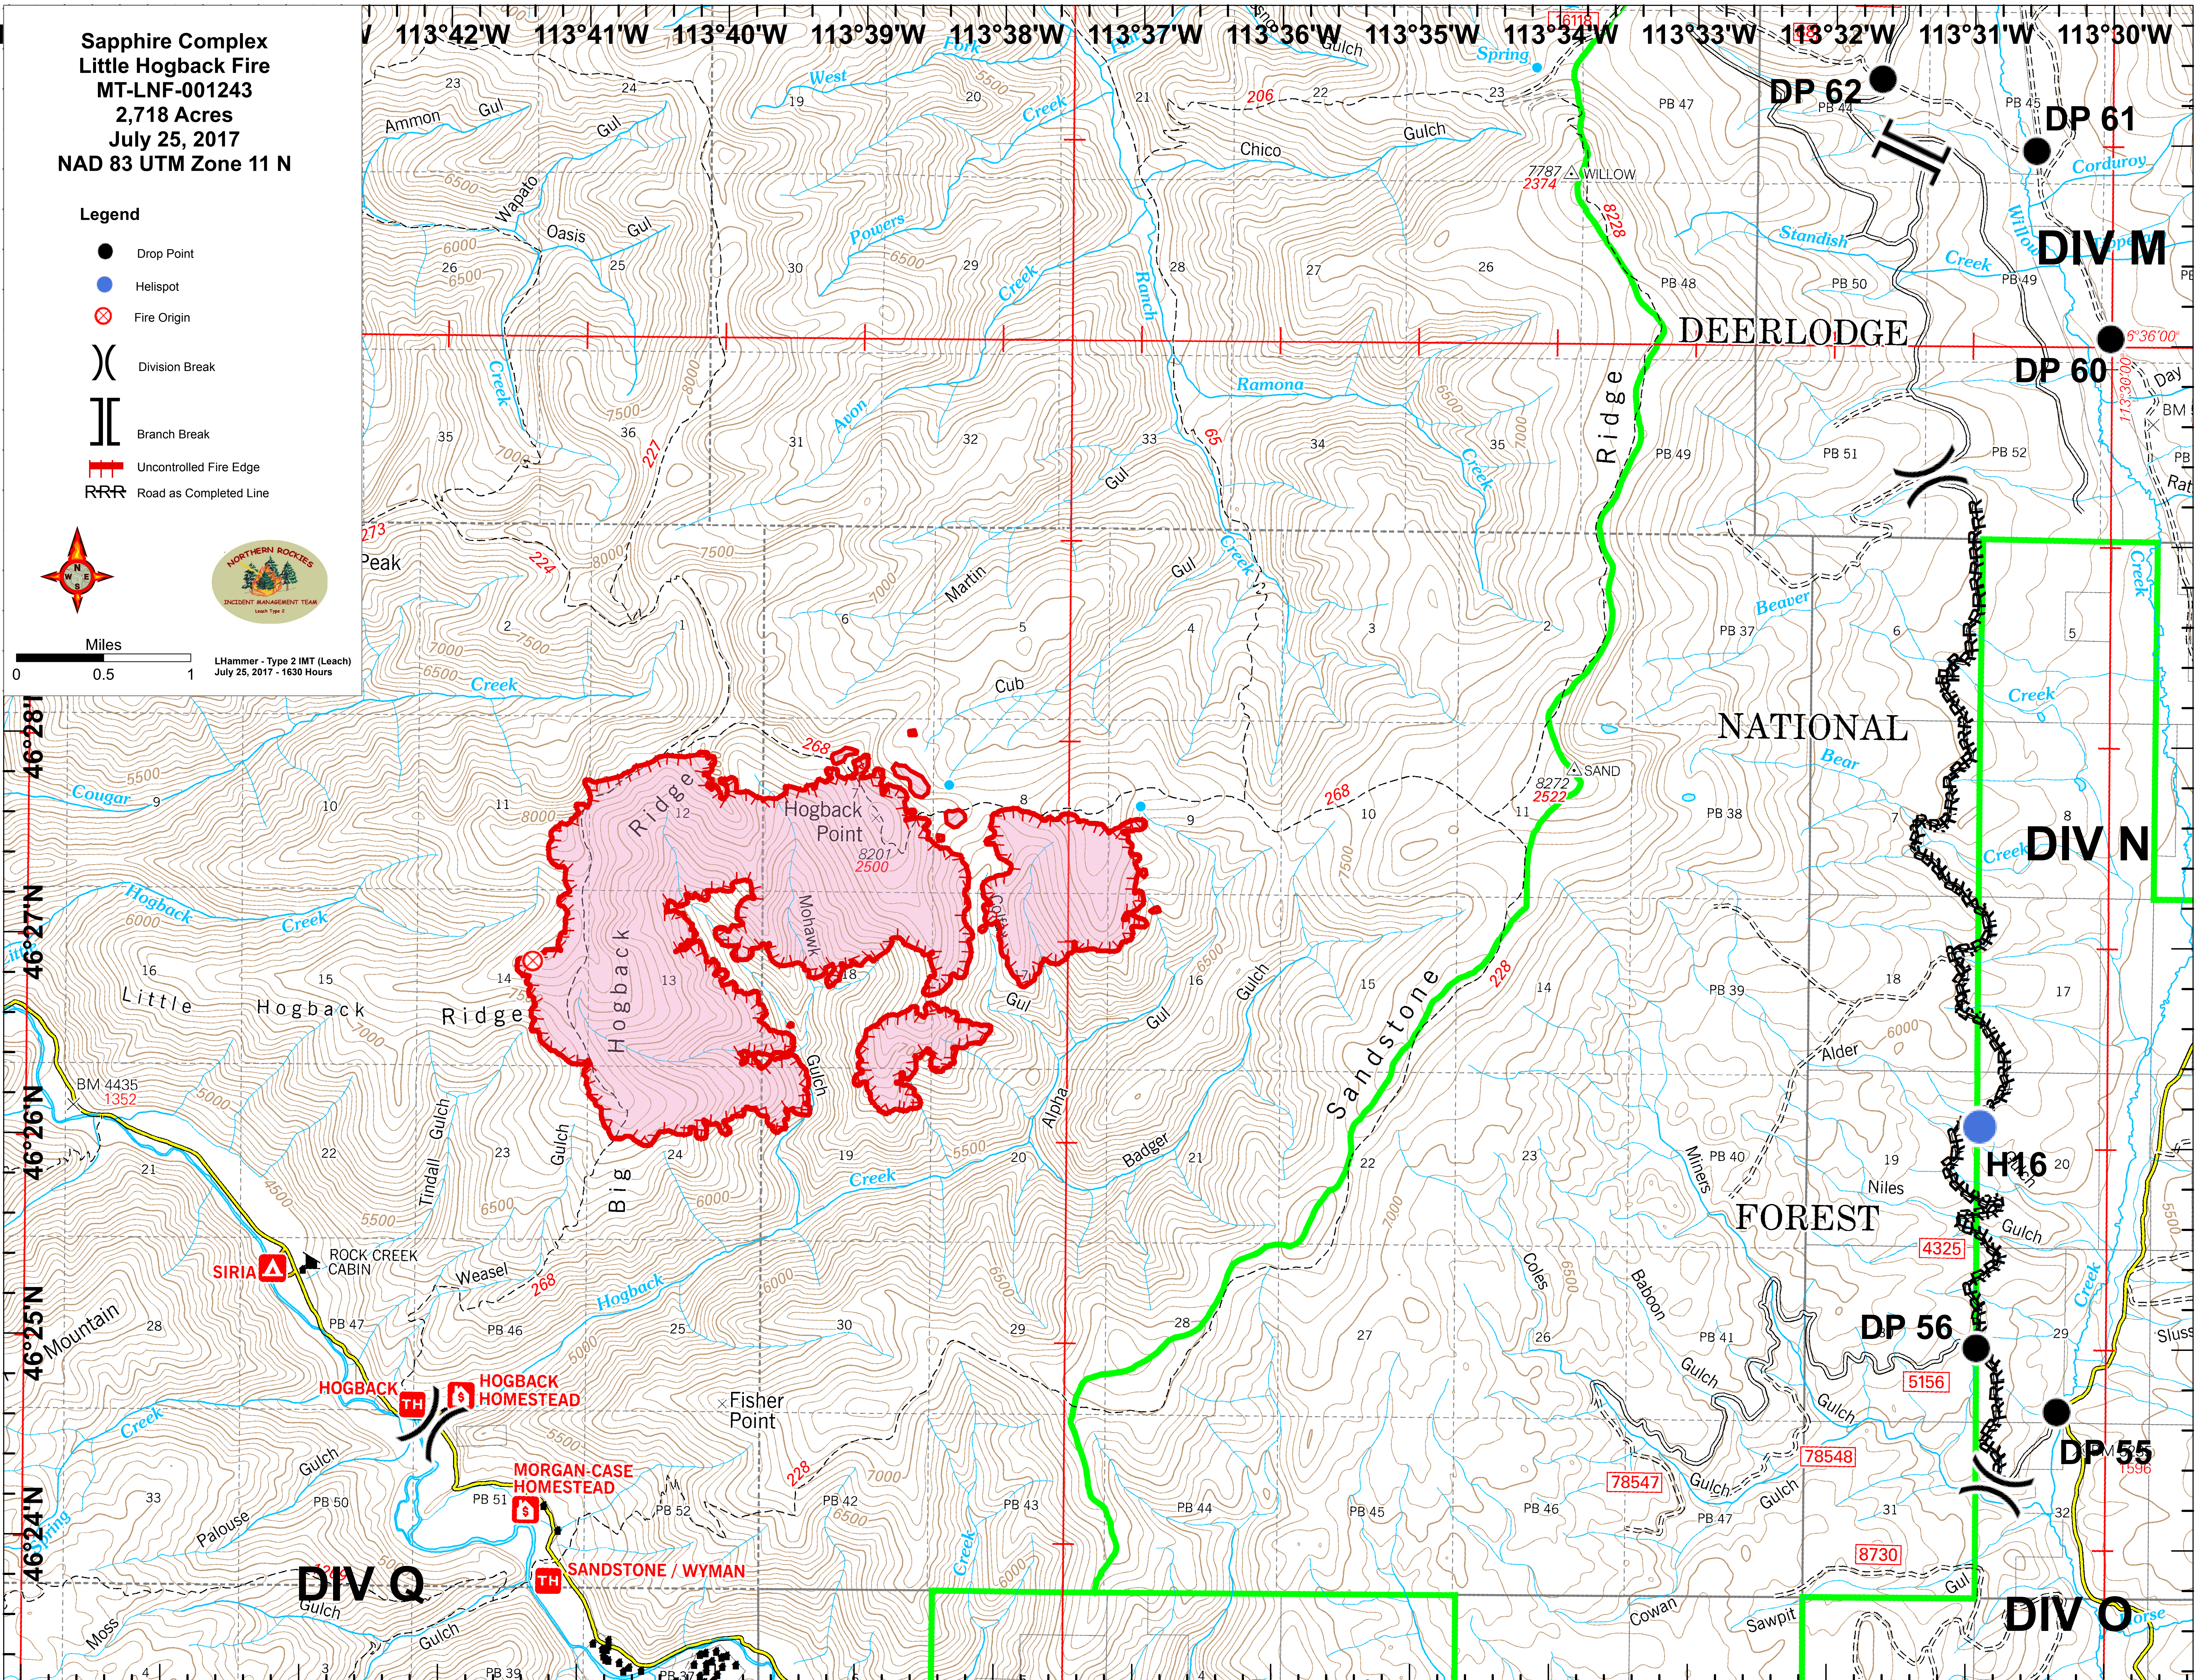

Sapphire Complex
Little Hogback Fire
MT-LNF-001243
2,718 Acres
July 25, 2017
NAD 83 UTM Zone 11 N

- Legend**
- Drop Point
 - Helispot
 - ⊗ Fire Origin
 - () Division Break
 - [] Branch Break
 - ▬ Uncontrolled Fire Edge
 - RRR Road as Completed Line

LHammer - Type 2 IMT (Leach)
July 25, 2017 - 1630 Hours

11

46°28'N
46°27'N
46°26'N
46°25'N
46°24'N

113°42'W 113°41'W 113°40'W 113°39'W 113°38'W 113°37'W 113°36'W 113°35'W 113°34'W 113°33'W 113°32'W 113°31'W 113°30'W

DIV M

DIV N

DIV Q

DIV O

DEERLODGE

NATIONAL

FOREST