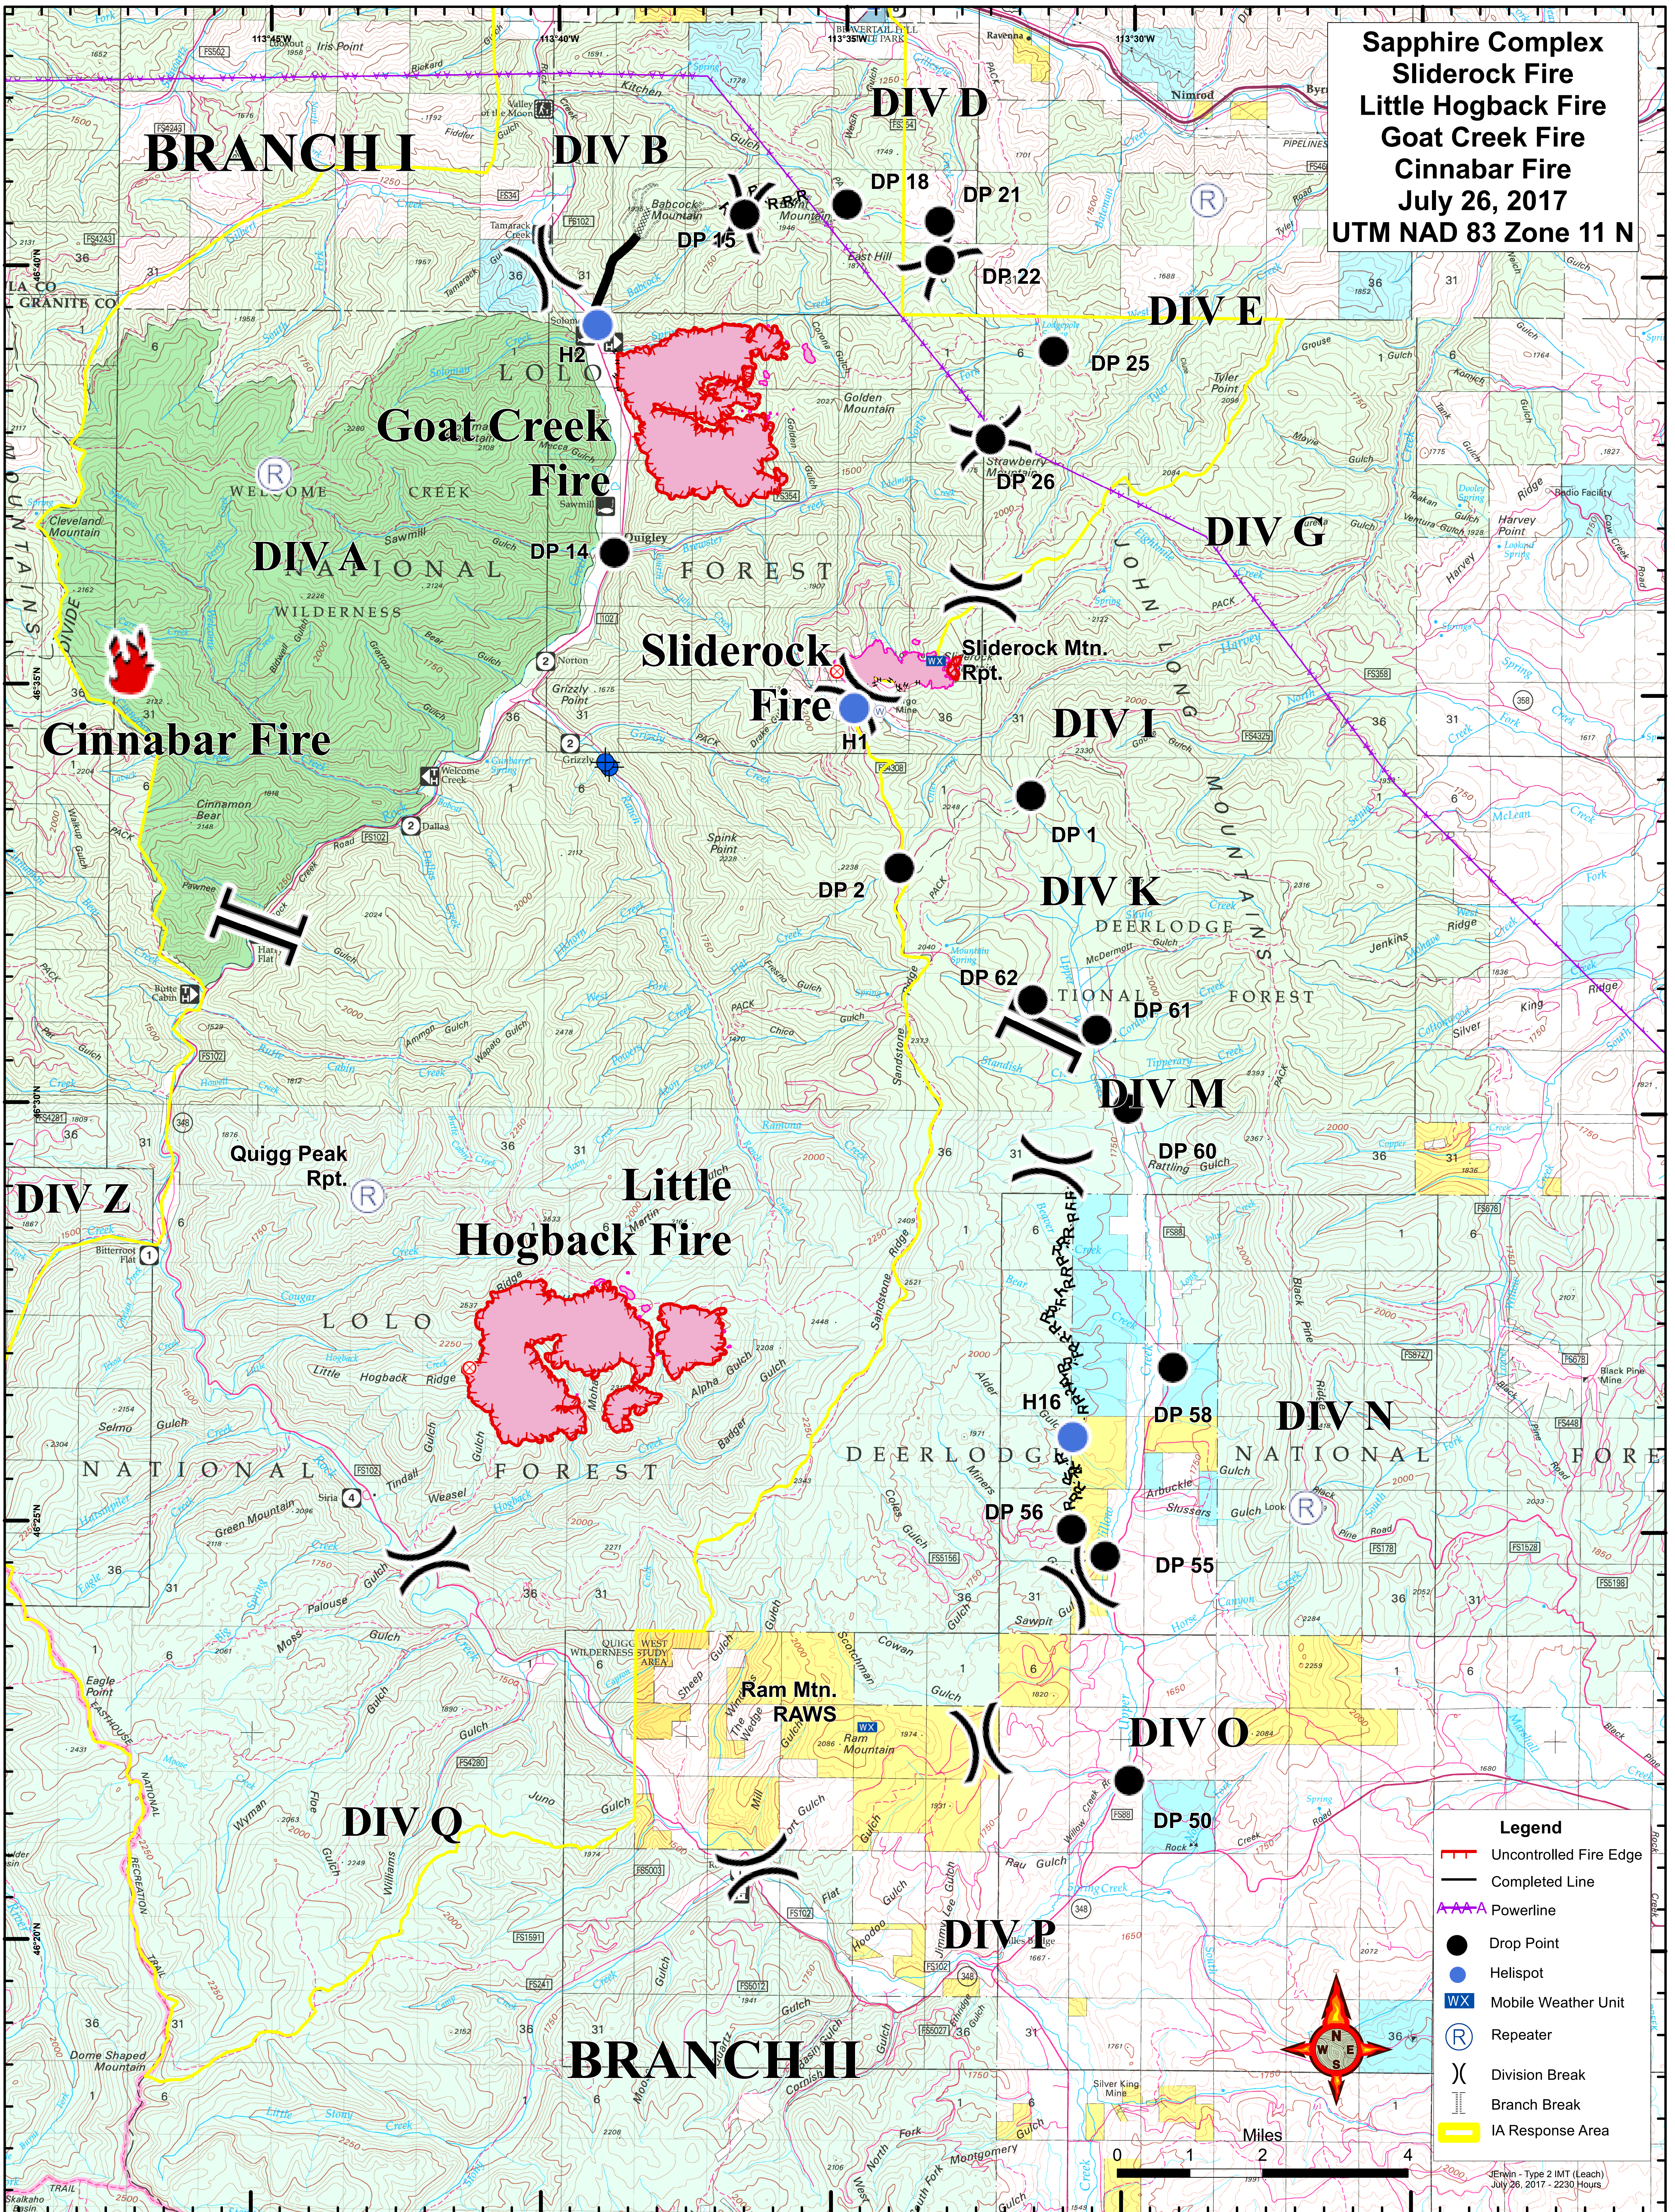

**Sapphire Complex  
Sliderock Fire  
Little Hogback Fire  
Goat Creek Fire  
Cinnabar Fire  
July 26, 2017  
UTM NAD 83 Zone 11 N**

- Legend**
- Uncontrolled Fire Edge
  - Completed Line
  - Powerline
  - Drop Point
  - Helispot
  - WX Mobile Weather Unit
  - Ⓡ Repeater
  - ) Division Break
  - || Branch Break
  - IA Response Area

Jerwin - Type 2 IMT (Leach)  
July 26, 2017 - 2230 Hours