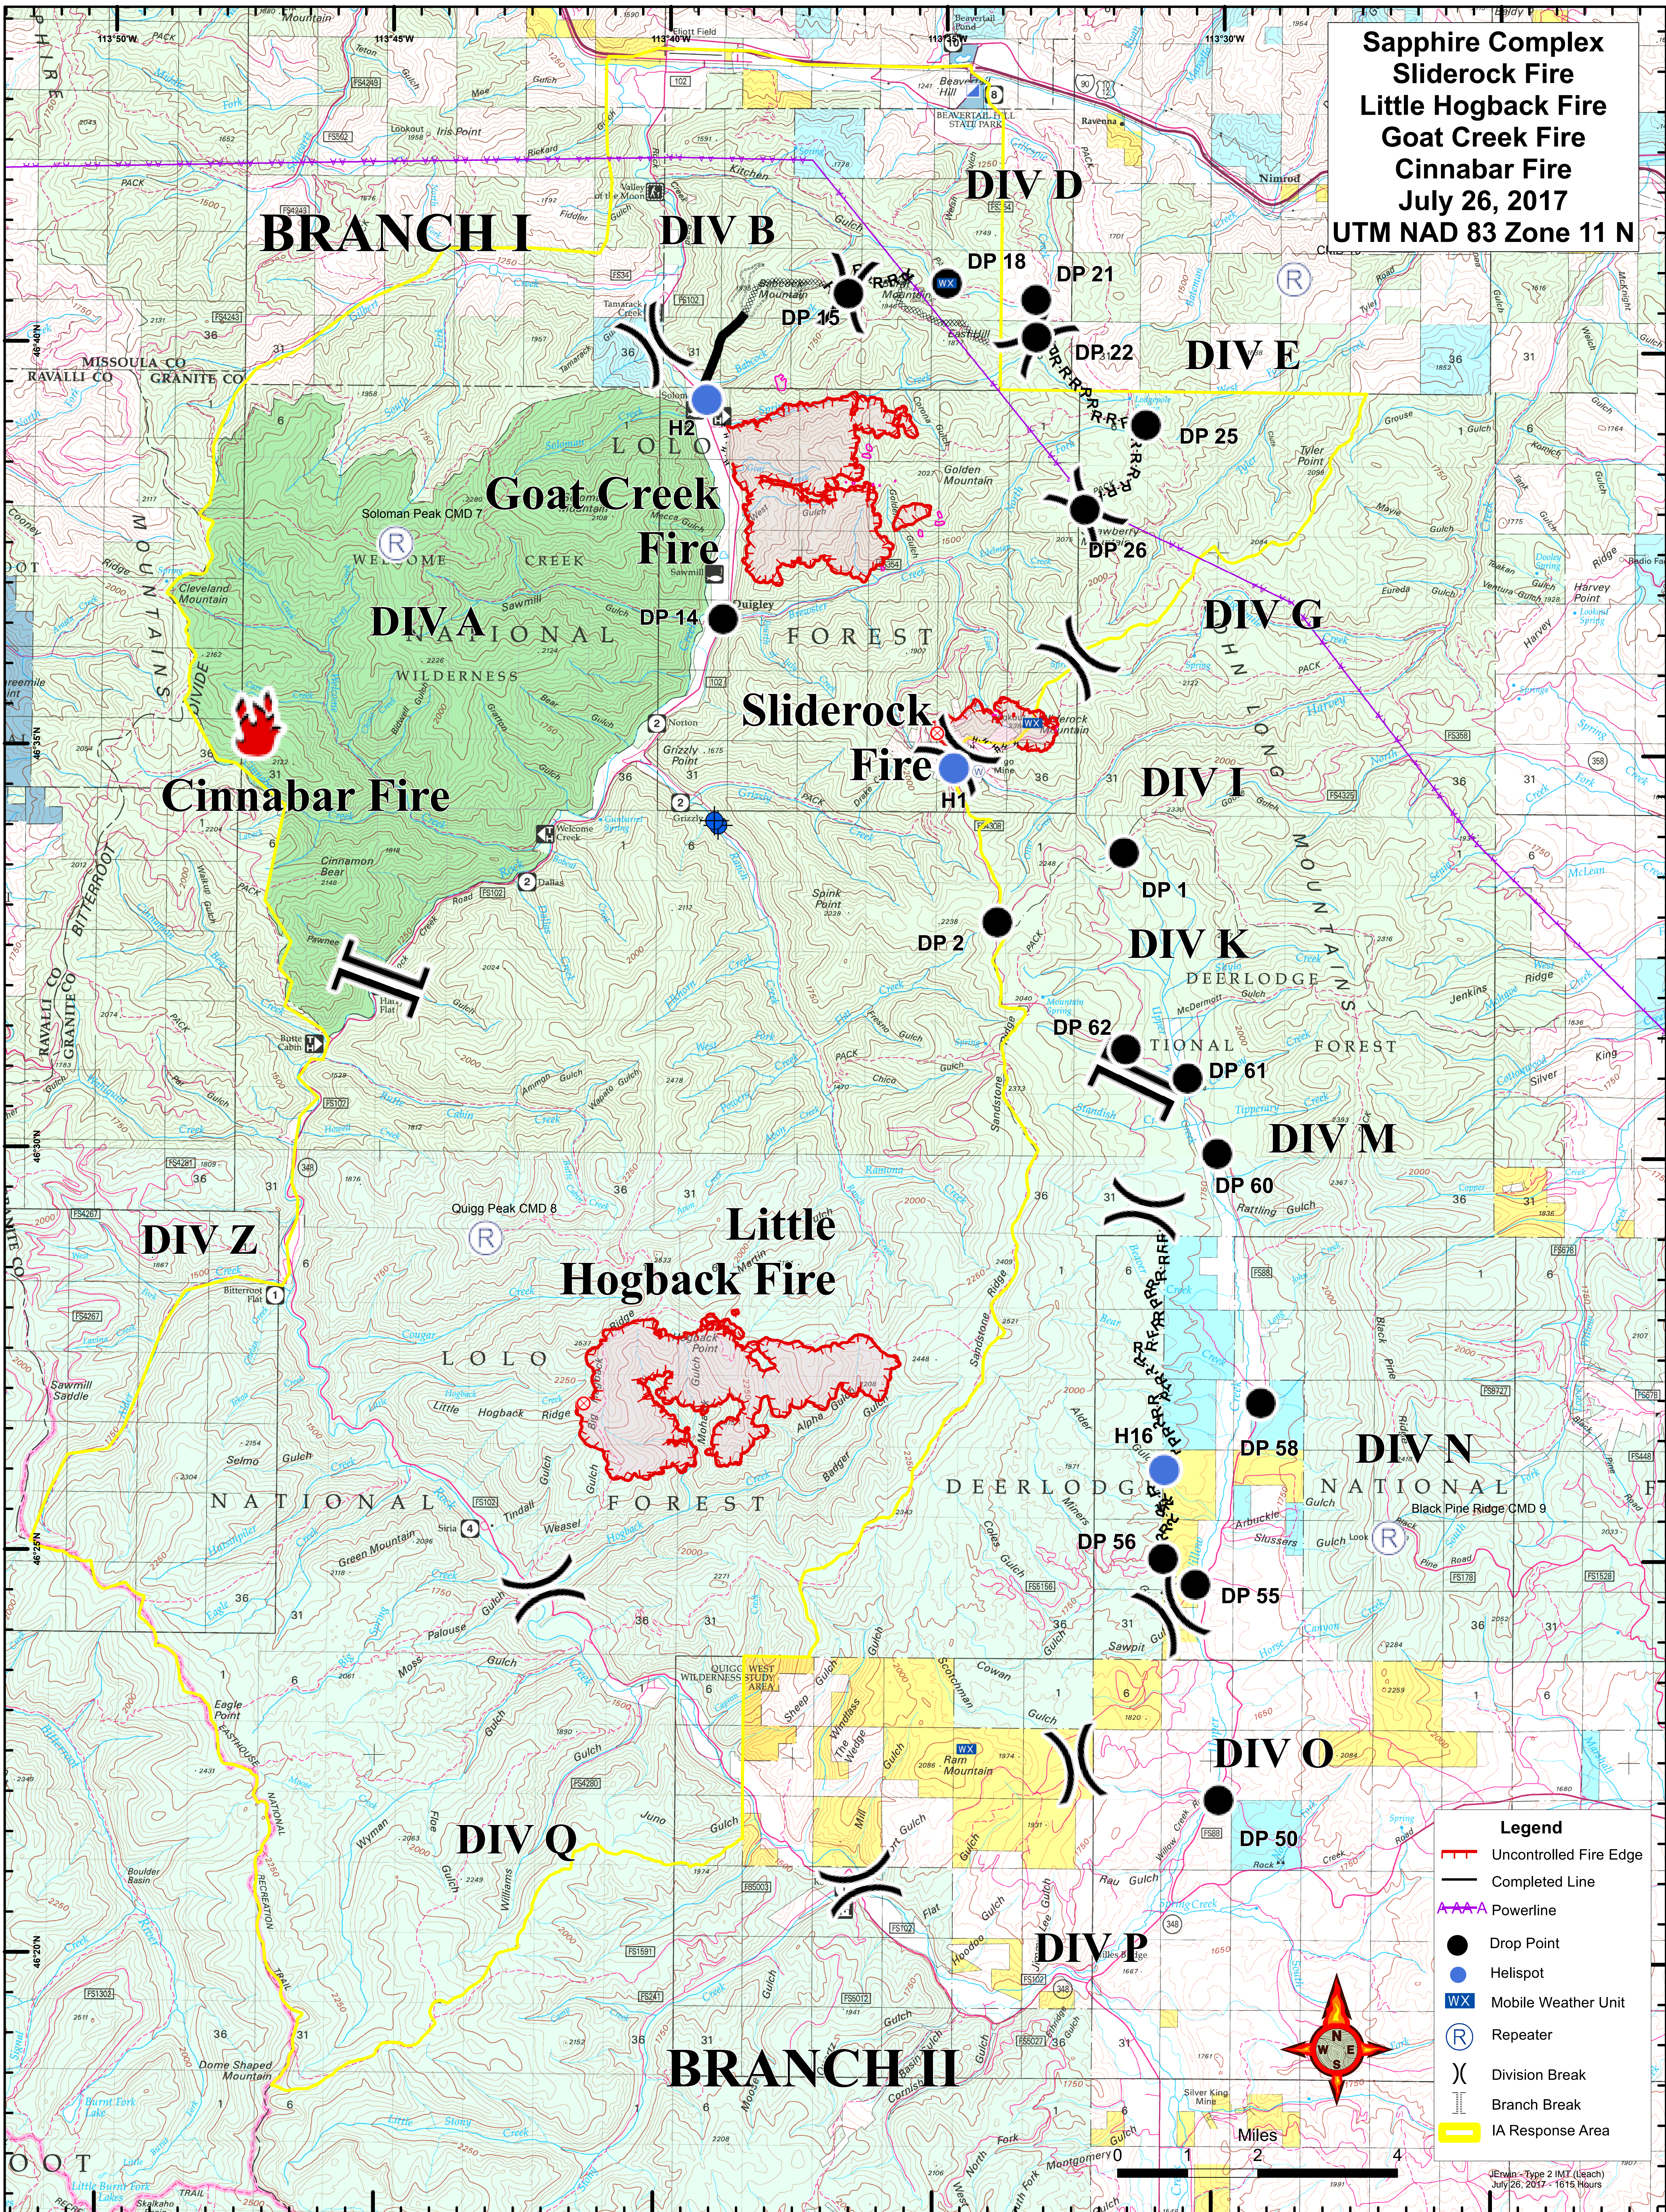

**Sapphire Complex
Sliderock Fire
Little Hogback Fire
Goat Creek Fire
Cinnabar Fire
July 26, 2017
UTM NAD 83 Zone 11 N**

- Legend**
- Uncontrolled Fire Edge
 - Completed Line
 - Powerline
 - Drop Point
 - Helispot
 - WX Mobile Weather Unit
 - Ⓡ Repeater
 - ⎵ Division Break
 - ⎵ Branch Break
 - IA Response Area

Jerwin - Type 2 IMT (Leach)
July 26, 2017 - 1615 Hours