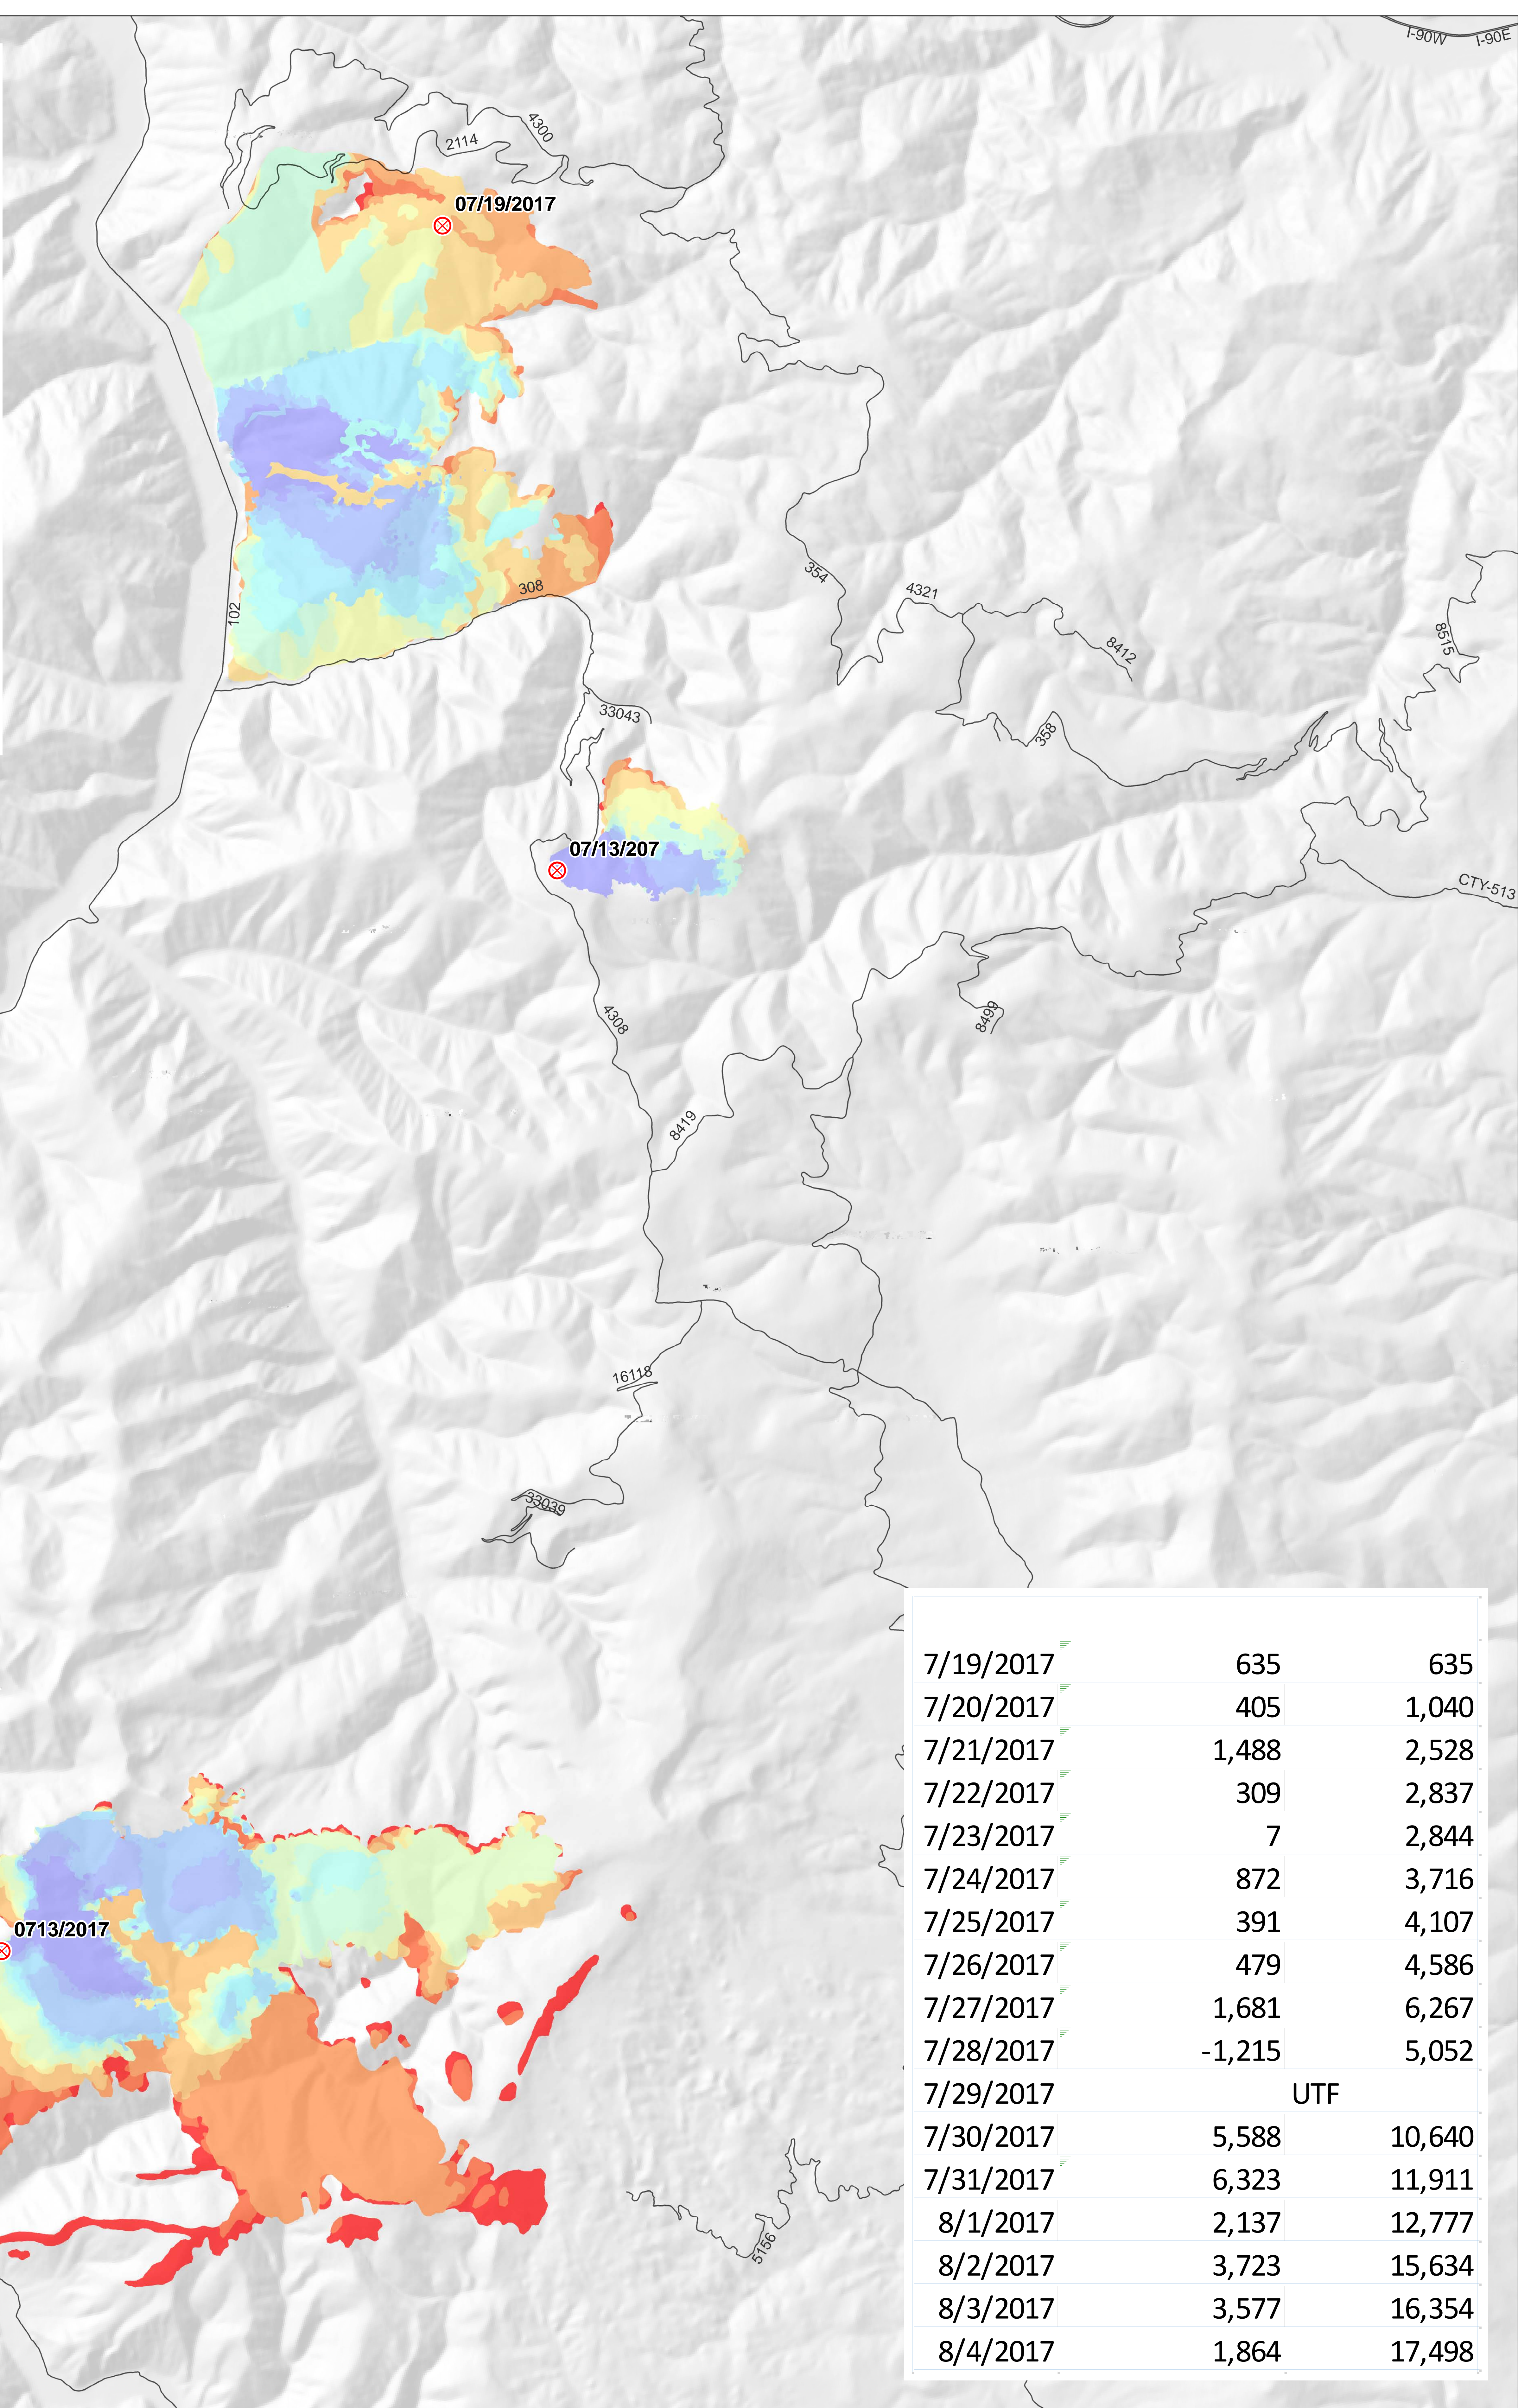

⊗ Fire Origin

Sapphire Complex Progression

Date

- 7/21/2017
- 7/22/2017
- 7/23/2017
- 7/24/2017
- 7/26/2017
- 7/27/2017
- 7/28/2017
- 7/30/2017
- 8/1/2017
- 8/2/2017
- 8/3/2017
- 8/4/2017

7/19/2017	635	635
7/20/2017	405	1,040
7/21/2017	1,488	2,528
7/22/2017	309	2,837
7/23/2017	7	2,844
7/24/2017	872	3,716
7/25/2017	391	4,107
7/26/2017	479	4,586
7/27/2017	1,681	6,267
7/28/2017	-1,215	5,052
7/29/2017	UTF	
7/30/2017	5,588	10,640
7/31/2017	6,323	11,911
8/1/2017	2,137	12,777
8/2/2017	3,723	15,634
8/3/2017	3,577	16,354
8/4/2017	1,864	17,498

Approximate Fire Acres 8/3/2017
 Goat Creek 7,555 ac
 Slide Rock 823 ac
 Little Hogback 7,976 ac
 Complex Total 16,354 ac

Progression Map Sapphire Complex

MT-LNF-001463
8/4/2017 0600 Briefing

0 0.75 1.5 3 Miles