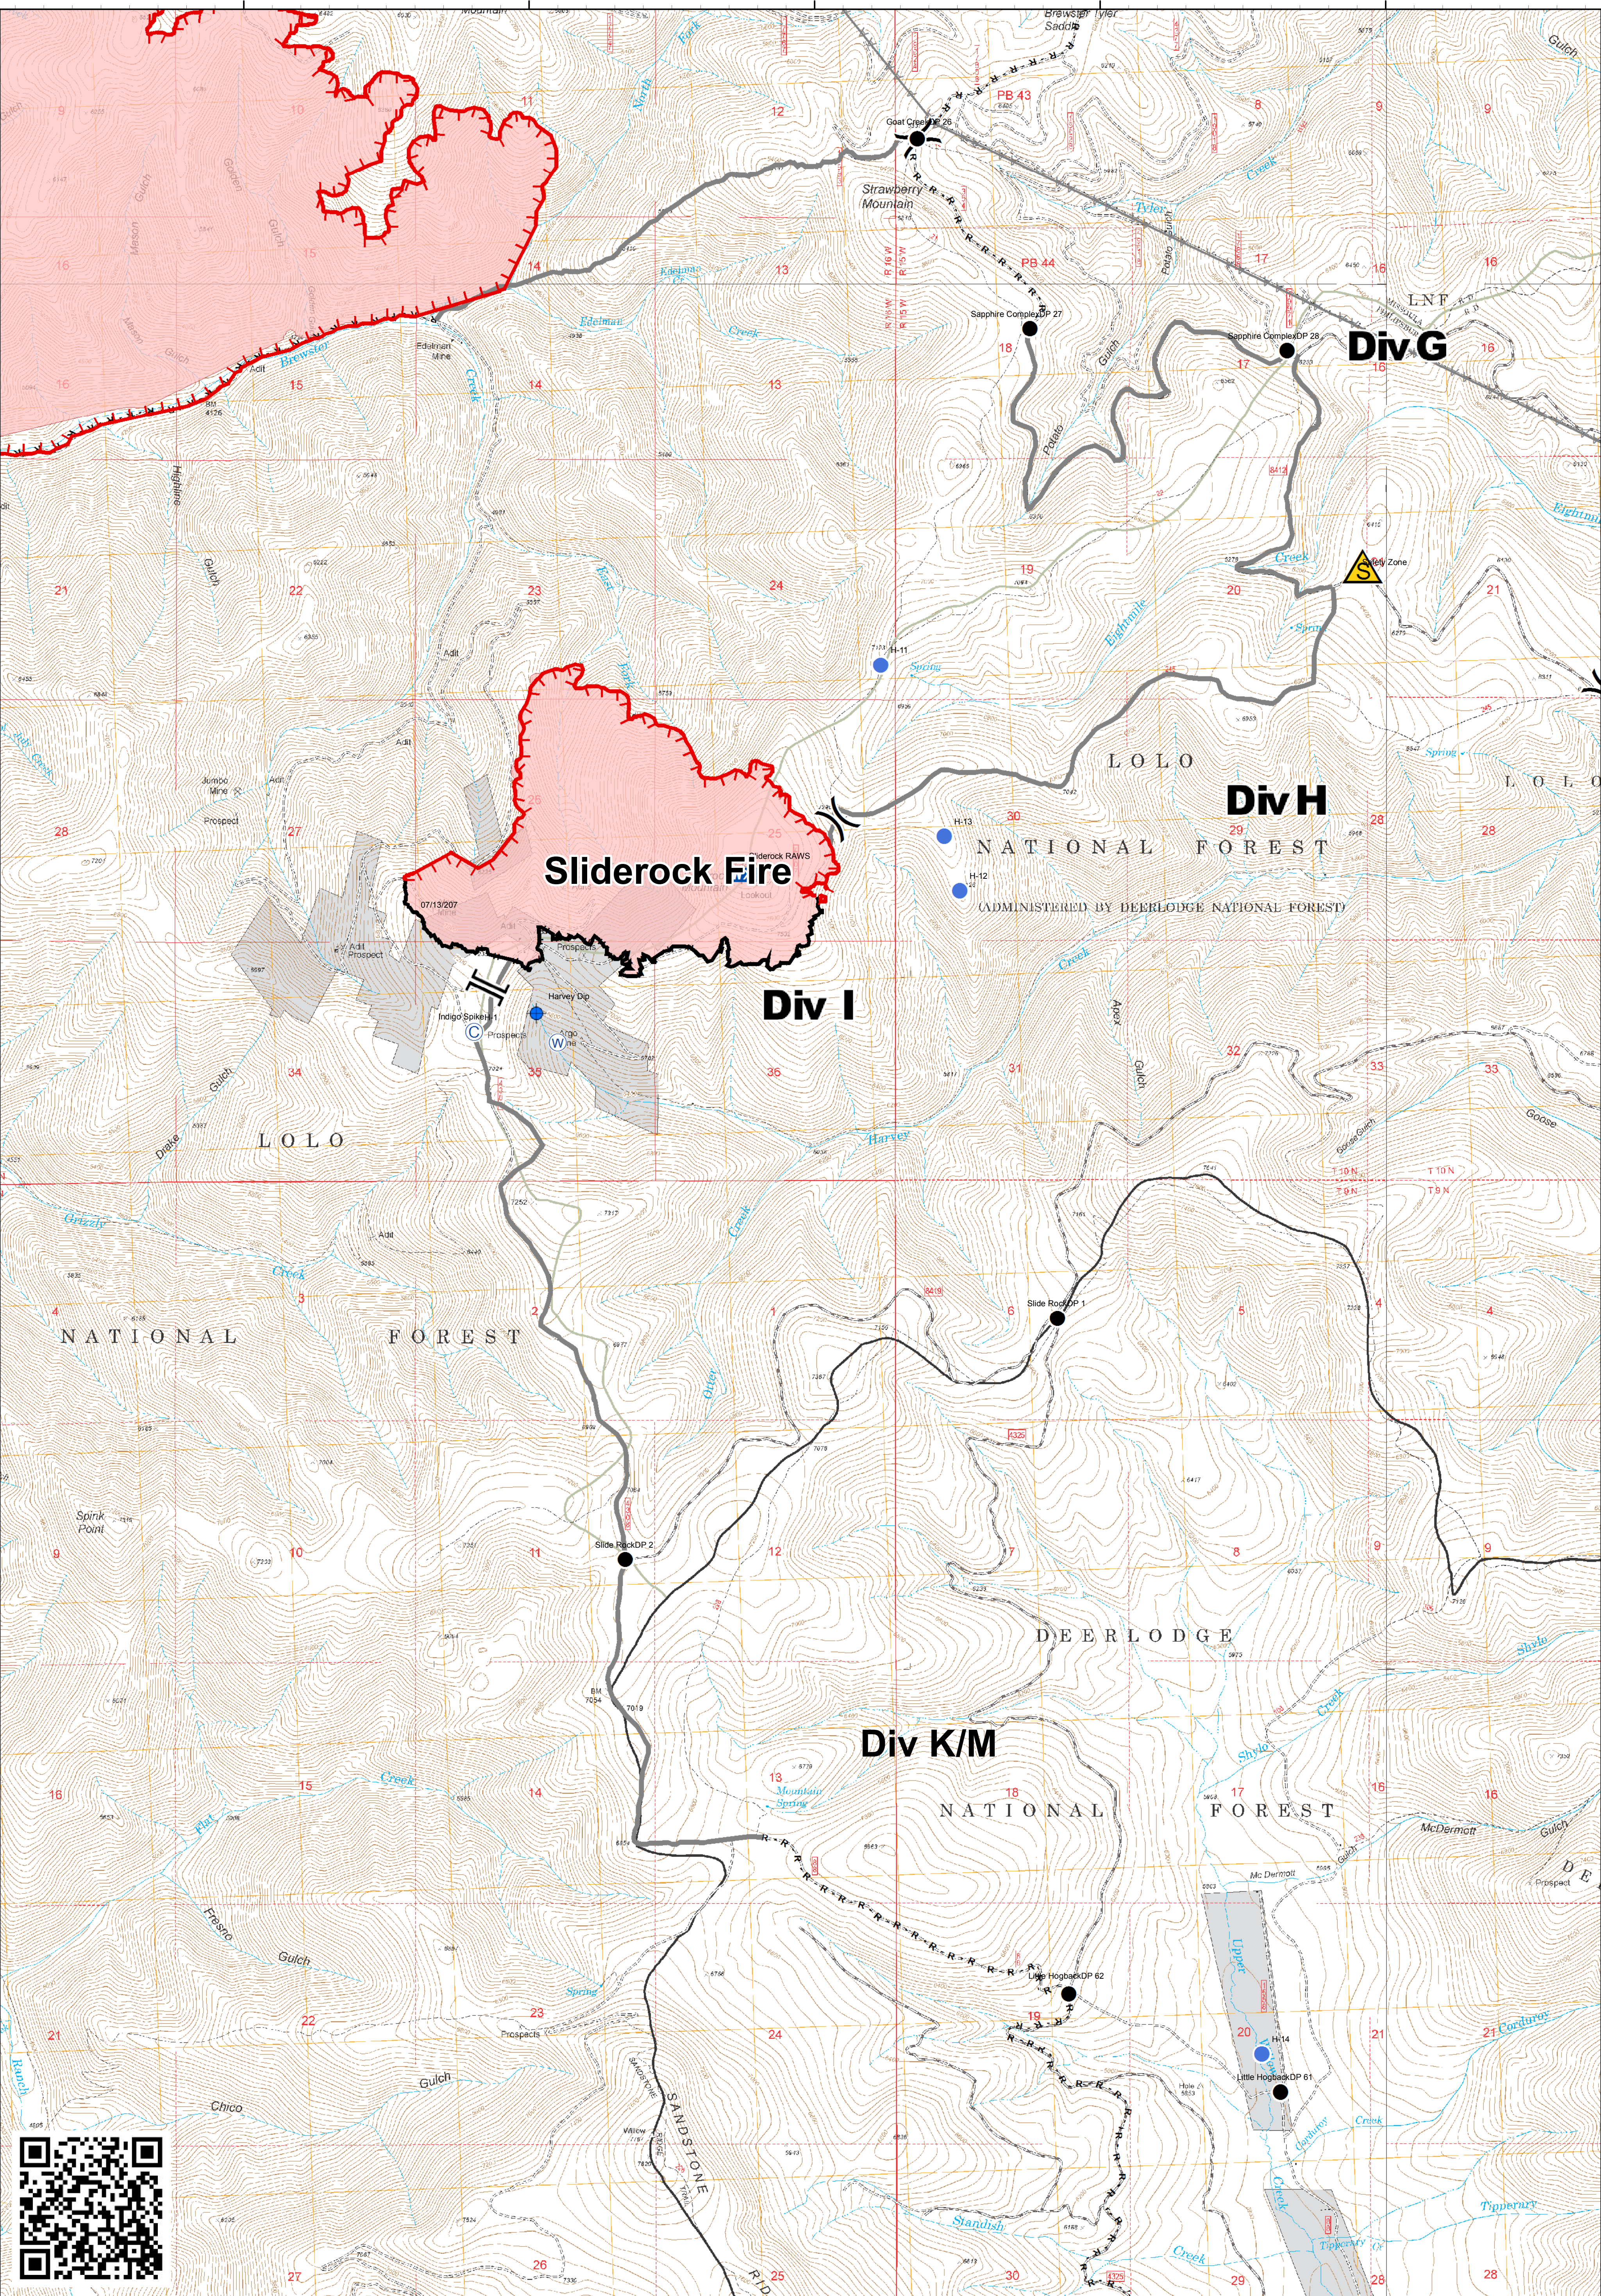

113°36'0"W

113°34'30"W

113°33'0"W

113°31'30"W

113°30'0"W

46°37'30"N

46°37'30"N

46°36'0"N

46°36'0"N

46°34'30"N

46°34'30"N

46°33'0"N

46°33'0"N

46°31'30"N

46°31'30"N

Incident Action Plan
Slide Rock Fire
 MT-LNF-001463
 08/06/2017
 Approx Acres 828

- Division Break
- Camp
- Helispot
- Completed Line
- Branch Break
- Dip Site
- Mobile Weather Unit
- Uncontrolled Fire Edge
- Drop Point
- Water Source
- Safety Zone
- Fire Perimeter