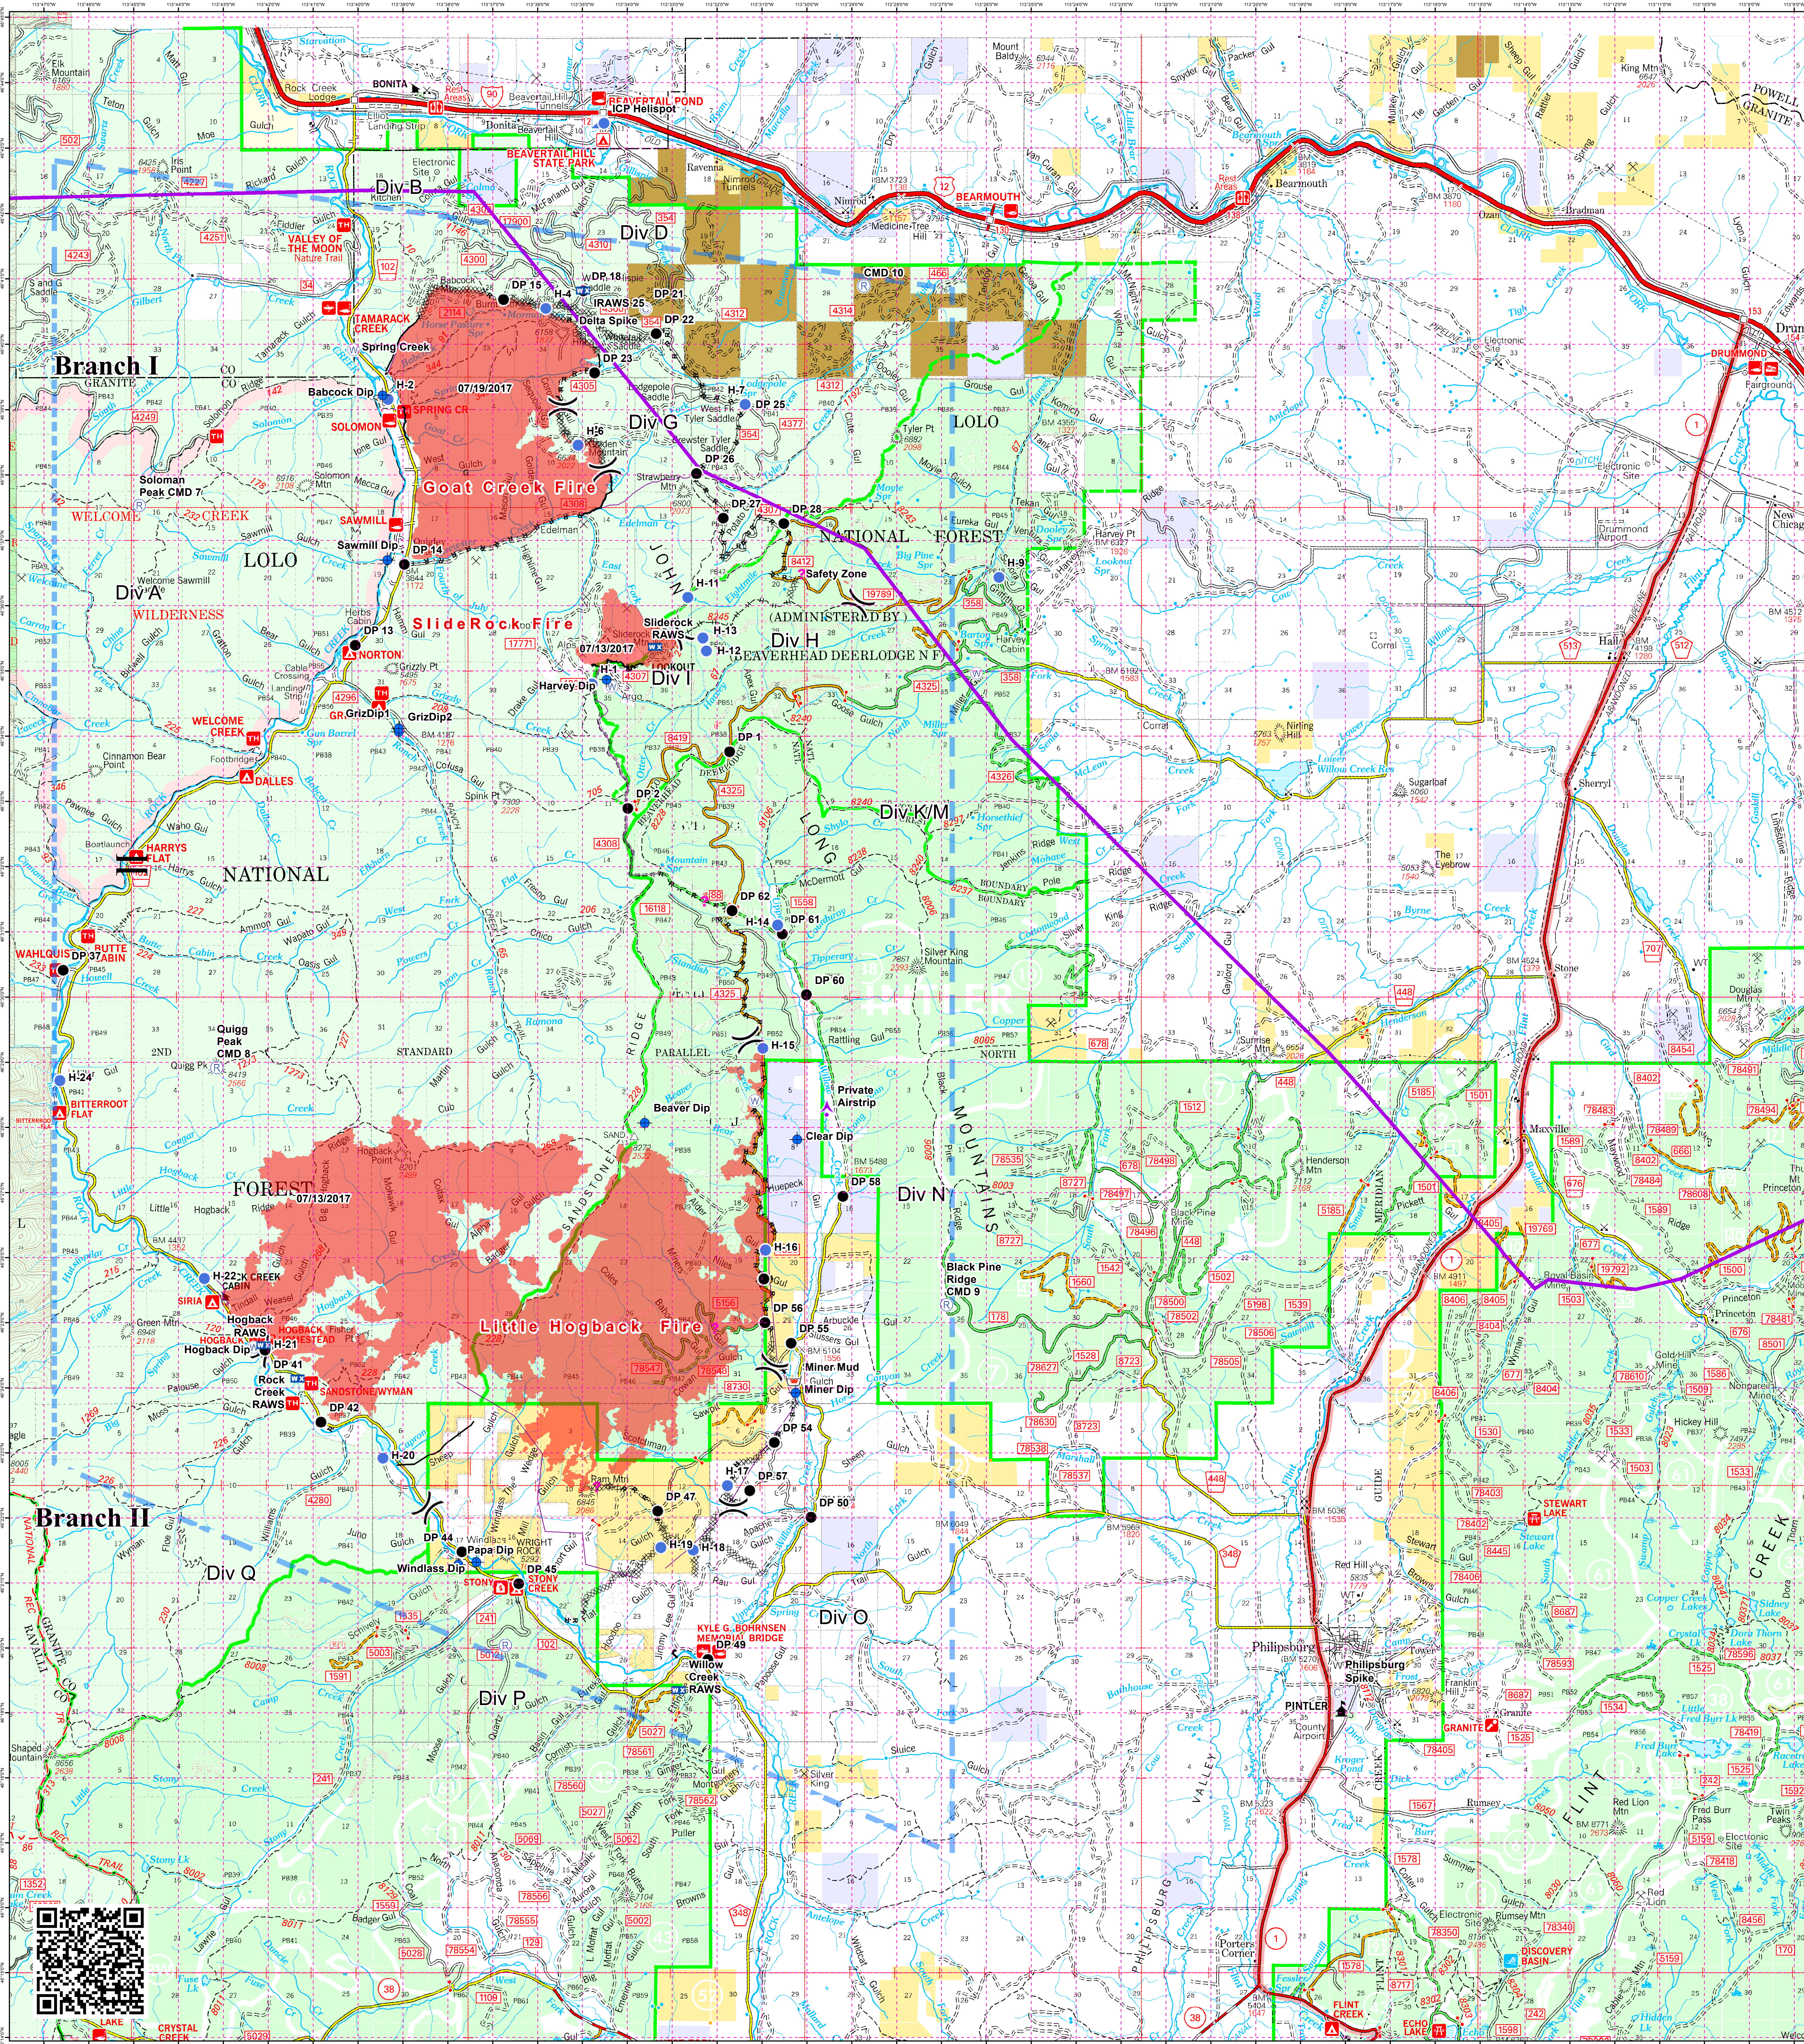

Sapphire Complex Fire Area Map

August 13, 2017

Legend

	Aerial Hazard		Camp		Landmark		Completed Hand Line
	Division Break		Dip Site		Mobile Weather Unit		Road as Completed Line
	Drop Point		Staging Area		Water Source		Line Break Completed
	Helibase		Completed Dozer Line		Other		Aerial Hazard
	Repeater		Helispot		Wildfire Daily Fire Perimeter		Temporary Flight Restriction
	Retardant/Mud Pit		Incident Command Post				