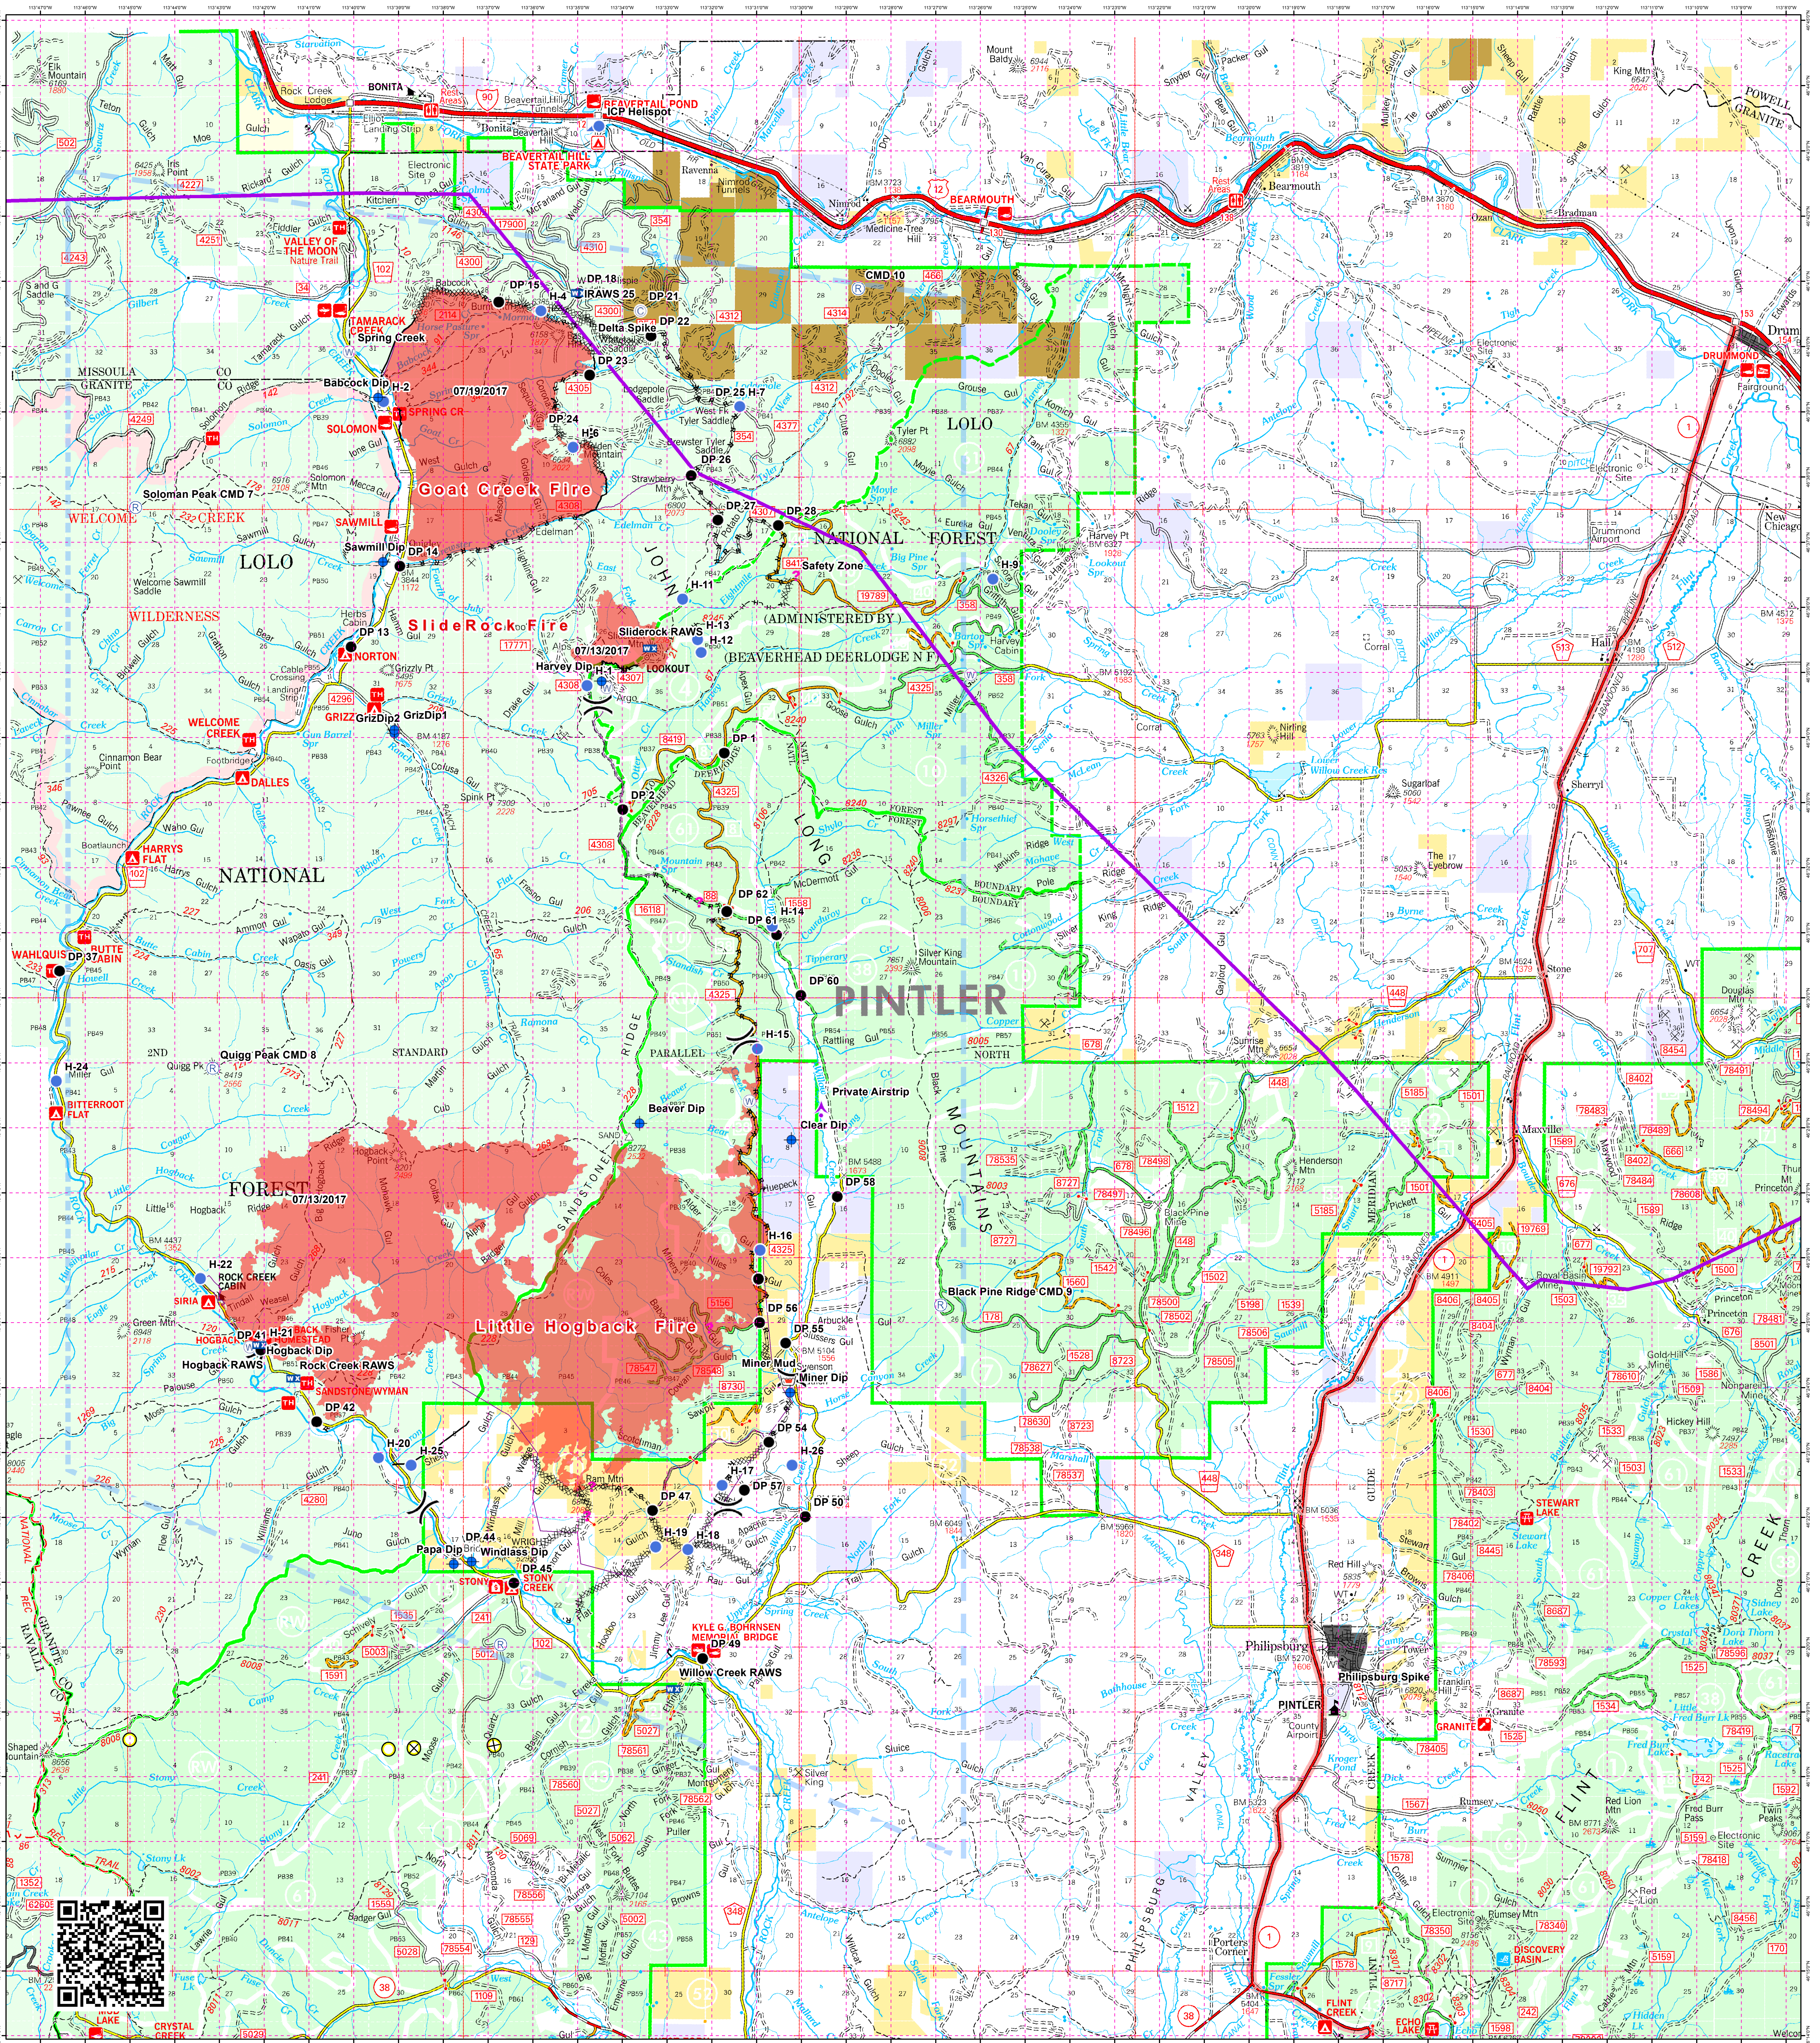

# Sapphire Complex Fire Area Map

August 15, 2017

**Legend**

	Camp		
	Dip Site		
	Drop Point		
	Helibase		
	Helispot		
	Helispot		
	Incident Command Post		