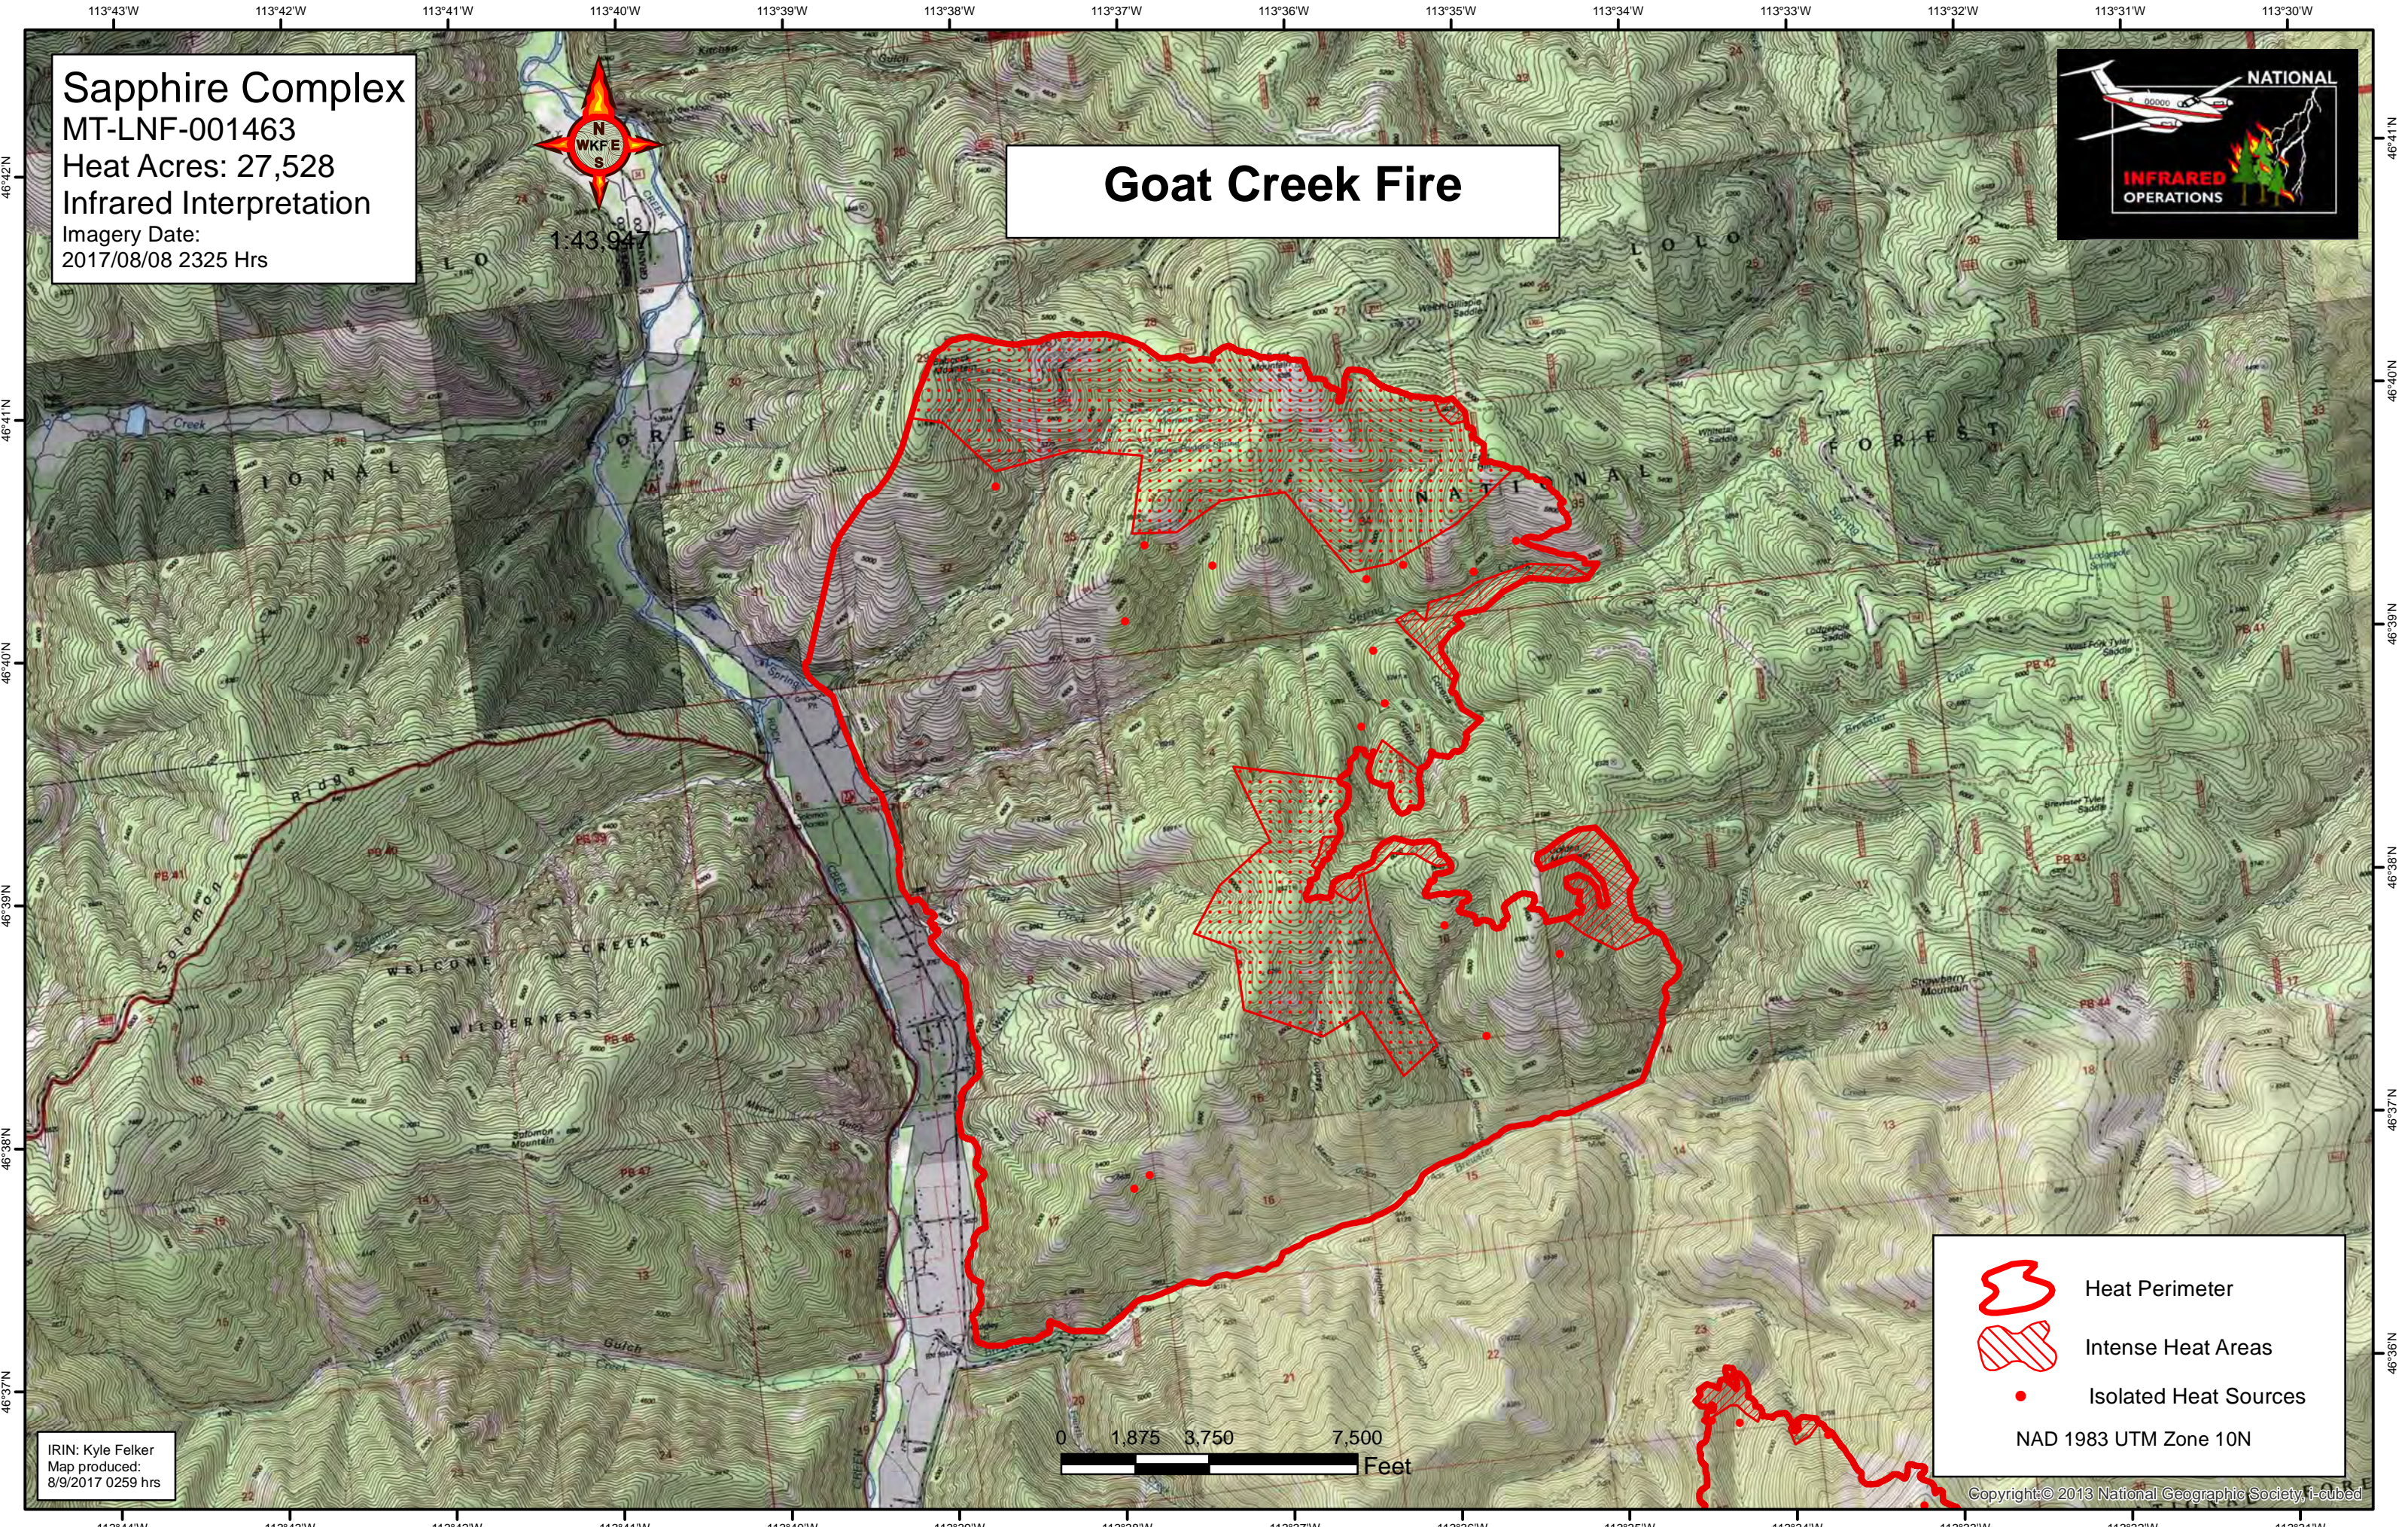

Sapphire Complex  
MT-LNF-001463  
Heat Acres: 27,528  
Infrared Interpretation  
Imagery Date:  
2017/08/08 2325 Hrs

# Goat Creek Fire

IRIN: Kyle Felker  
Map produced:  
8/9/2017 0259 hrs

-  Heat Perimeter
-  Intense Heat Areas
-  Isolated Heat Sources

NAD 1983 UTM Zone 10N