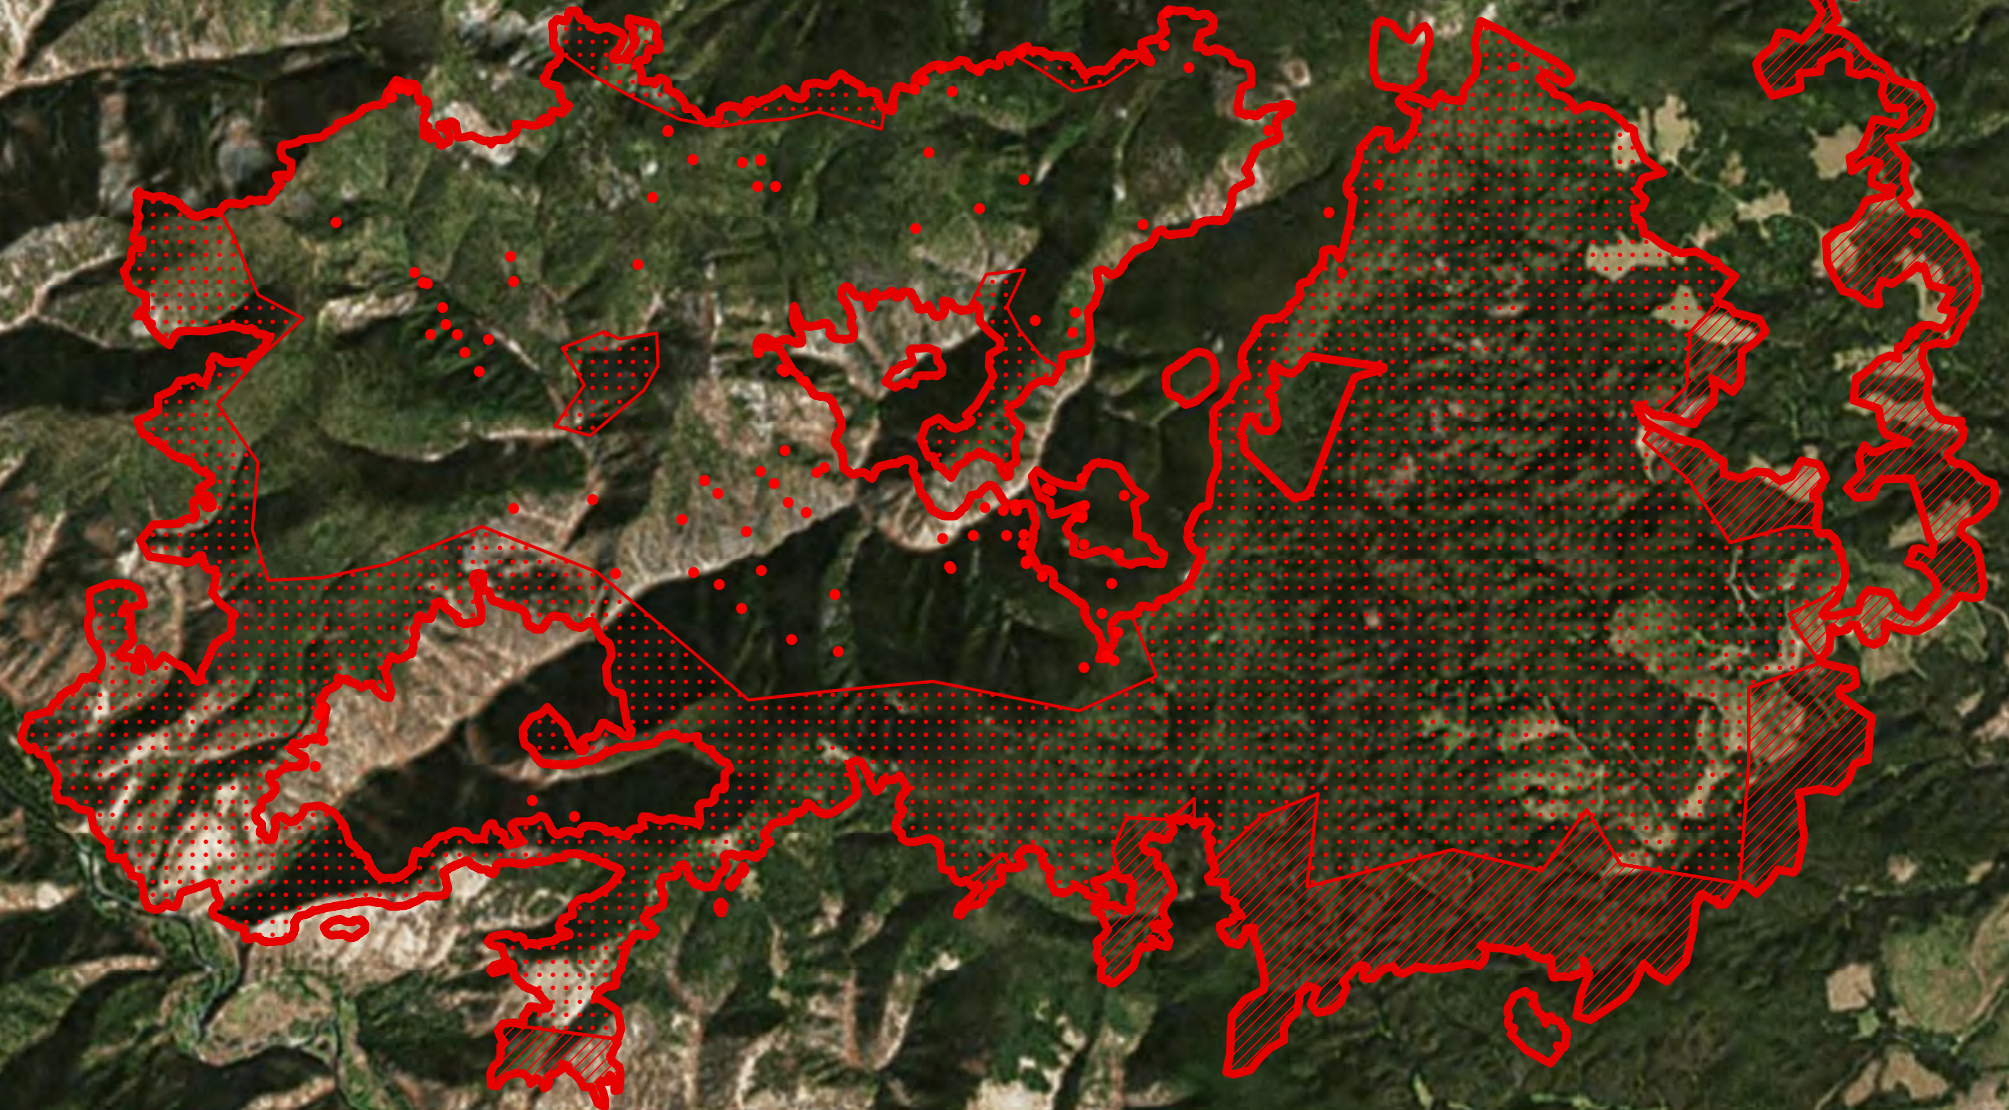

Sapphire Complex
MT-LNF-001463
Heat Acres: 27,528
Infrared Interpretation
Imagery Date:
2017/08/08 2325 Hrs

1:60,000

Little Hogback Fire

- Heat Perimeter
- Intense Heat Areas
- Isolated Heat Sources

NAD 1983 UTM Zone 10N

IRIN: Kyle Felker
Map produced:
8/9/2017 0304 hrs

Source: Esri, DigitalGlobe, GeoEye, Earthstar Geographics, CNES/Airbus DS, USDA, USGS, AEX, Getmapping, Aerogrid, IGN, ICG, Swisstopo, and the GIS User Community