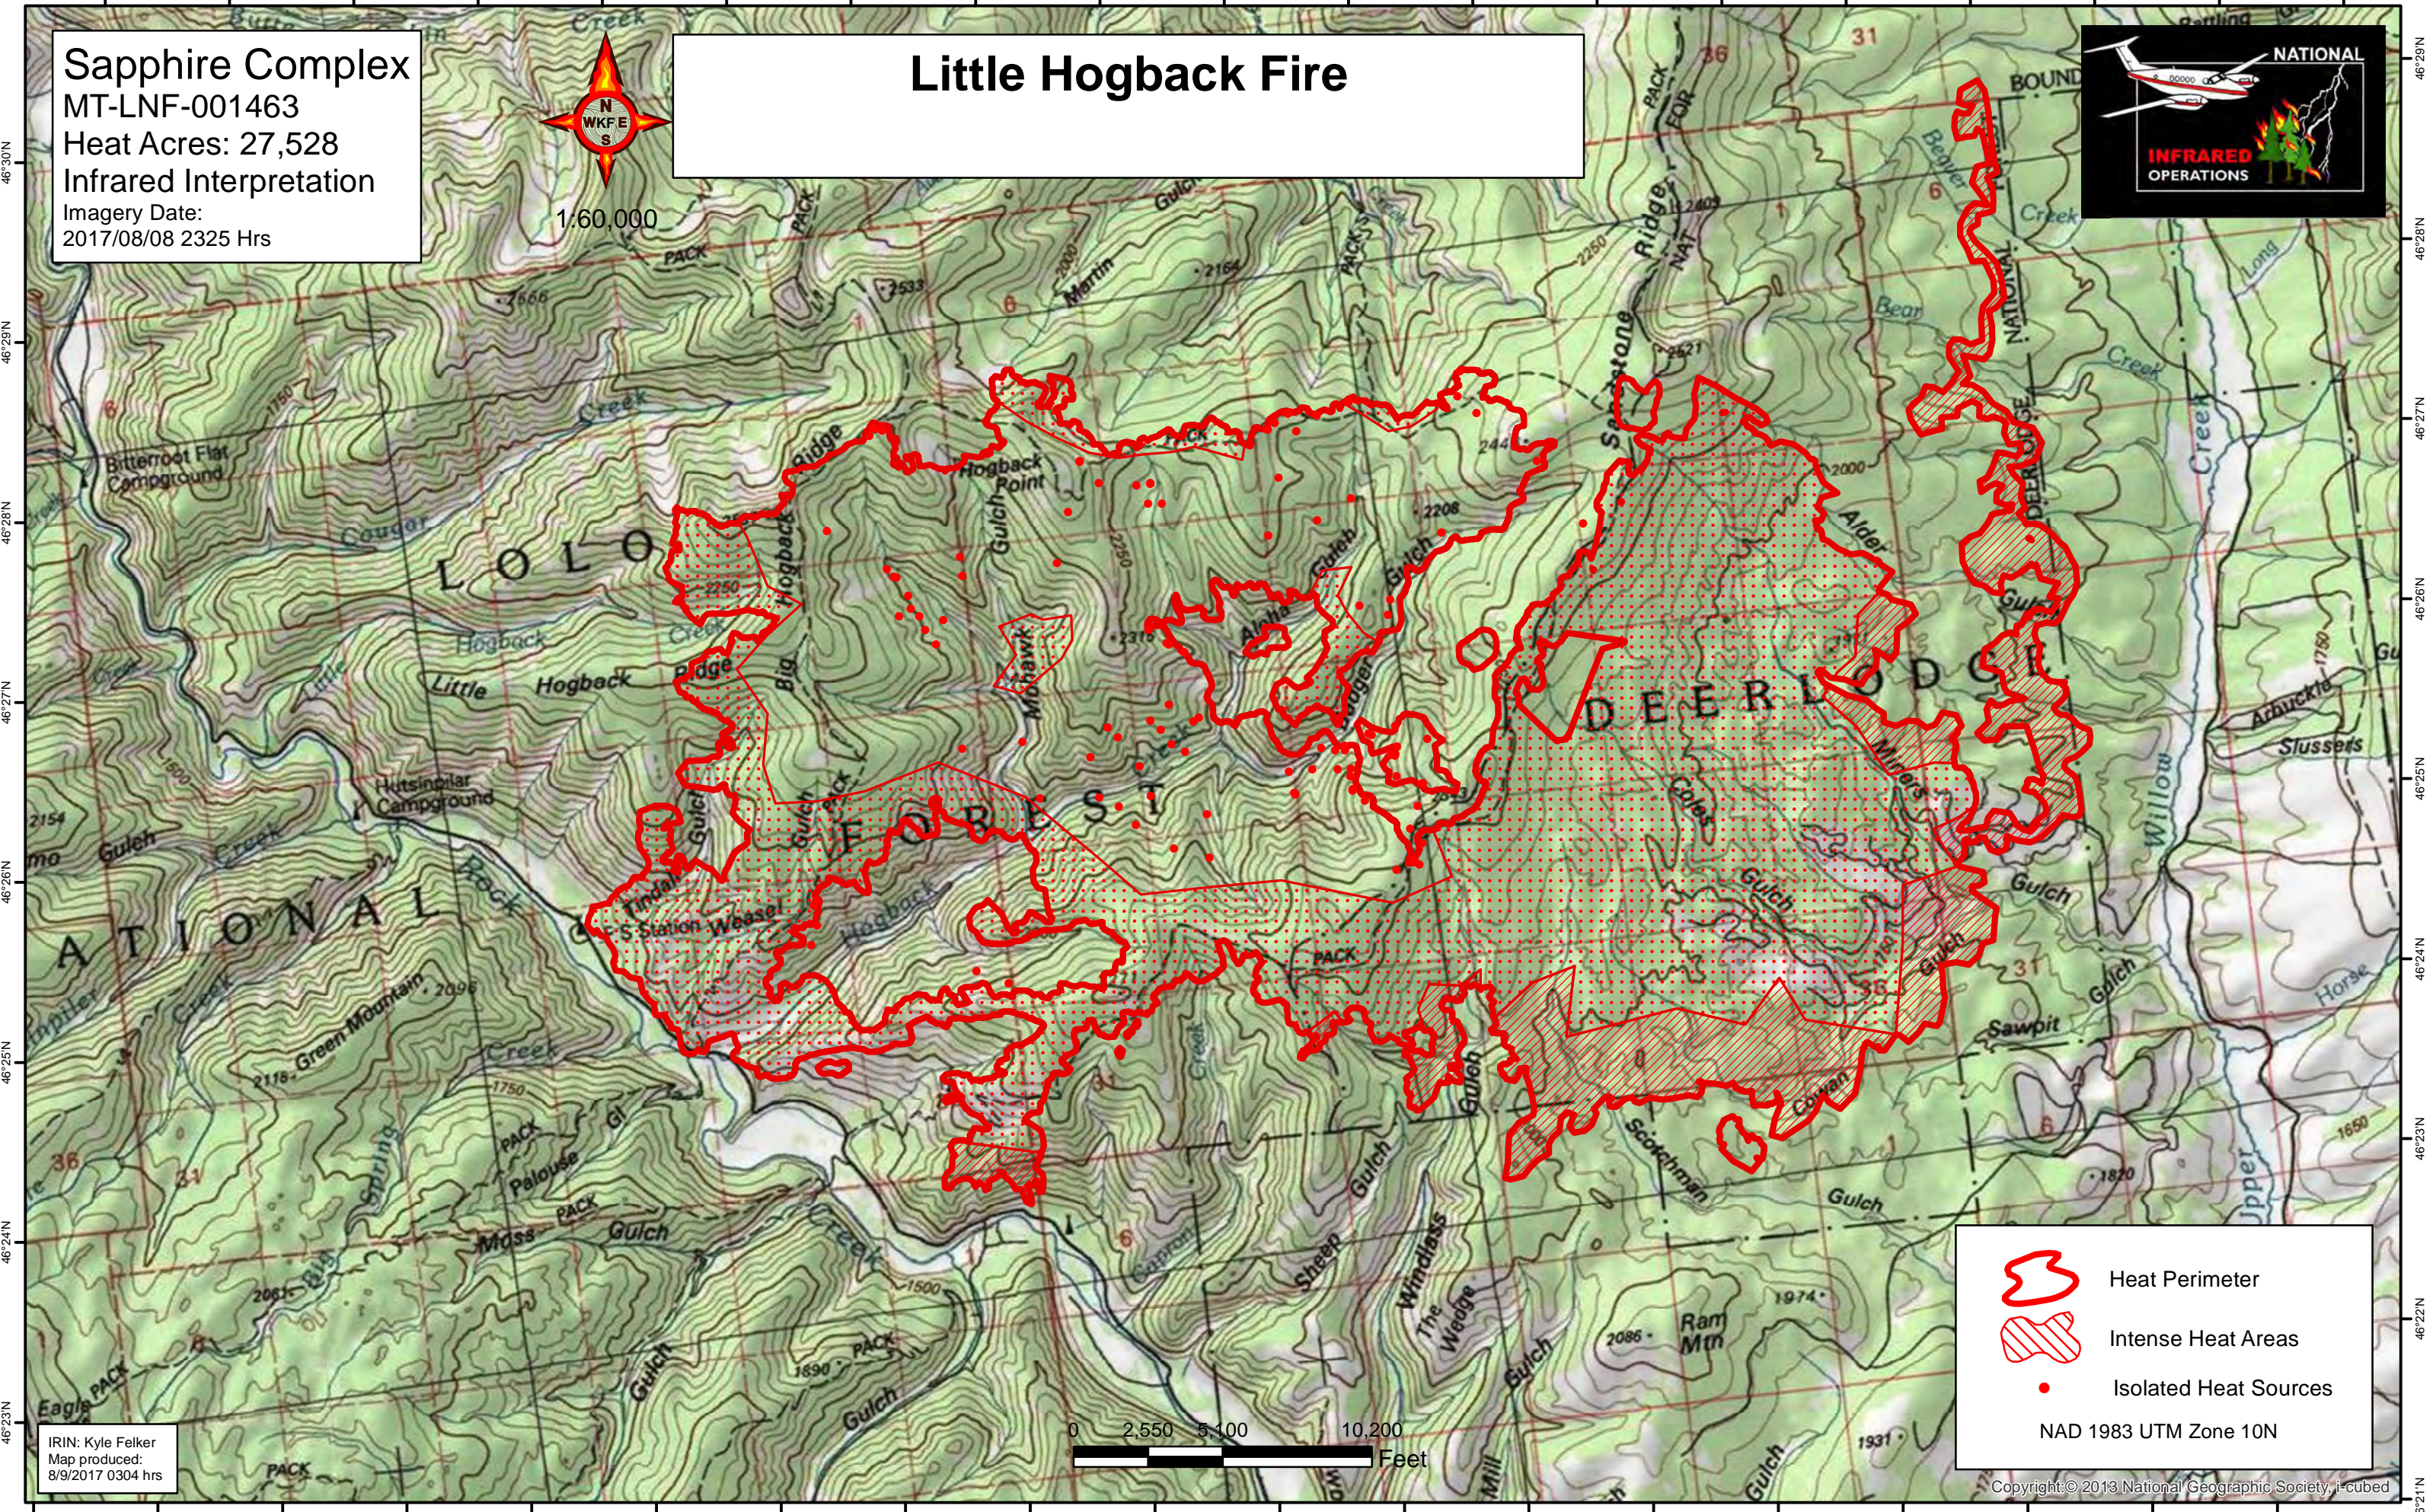

Sapphire Complex
MT-LNF-001463
Heat Acres: 27,528
Infrared Interpretation
Imagery Date:
2017/08/08 2325 Hrs

1:60,000

Little Hogback Fire

- Heat Perimeter
- Intense Heat Areas
- Isolated Heat Sources

NAD 1983 UTM Zone 10N

IRIN: Kyle Felker
Map produced:
8/9/2017 0304 hrs