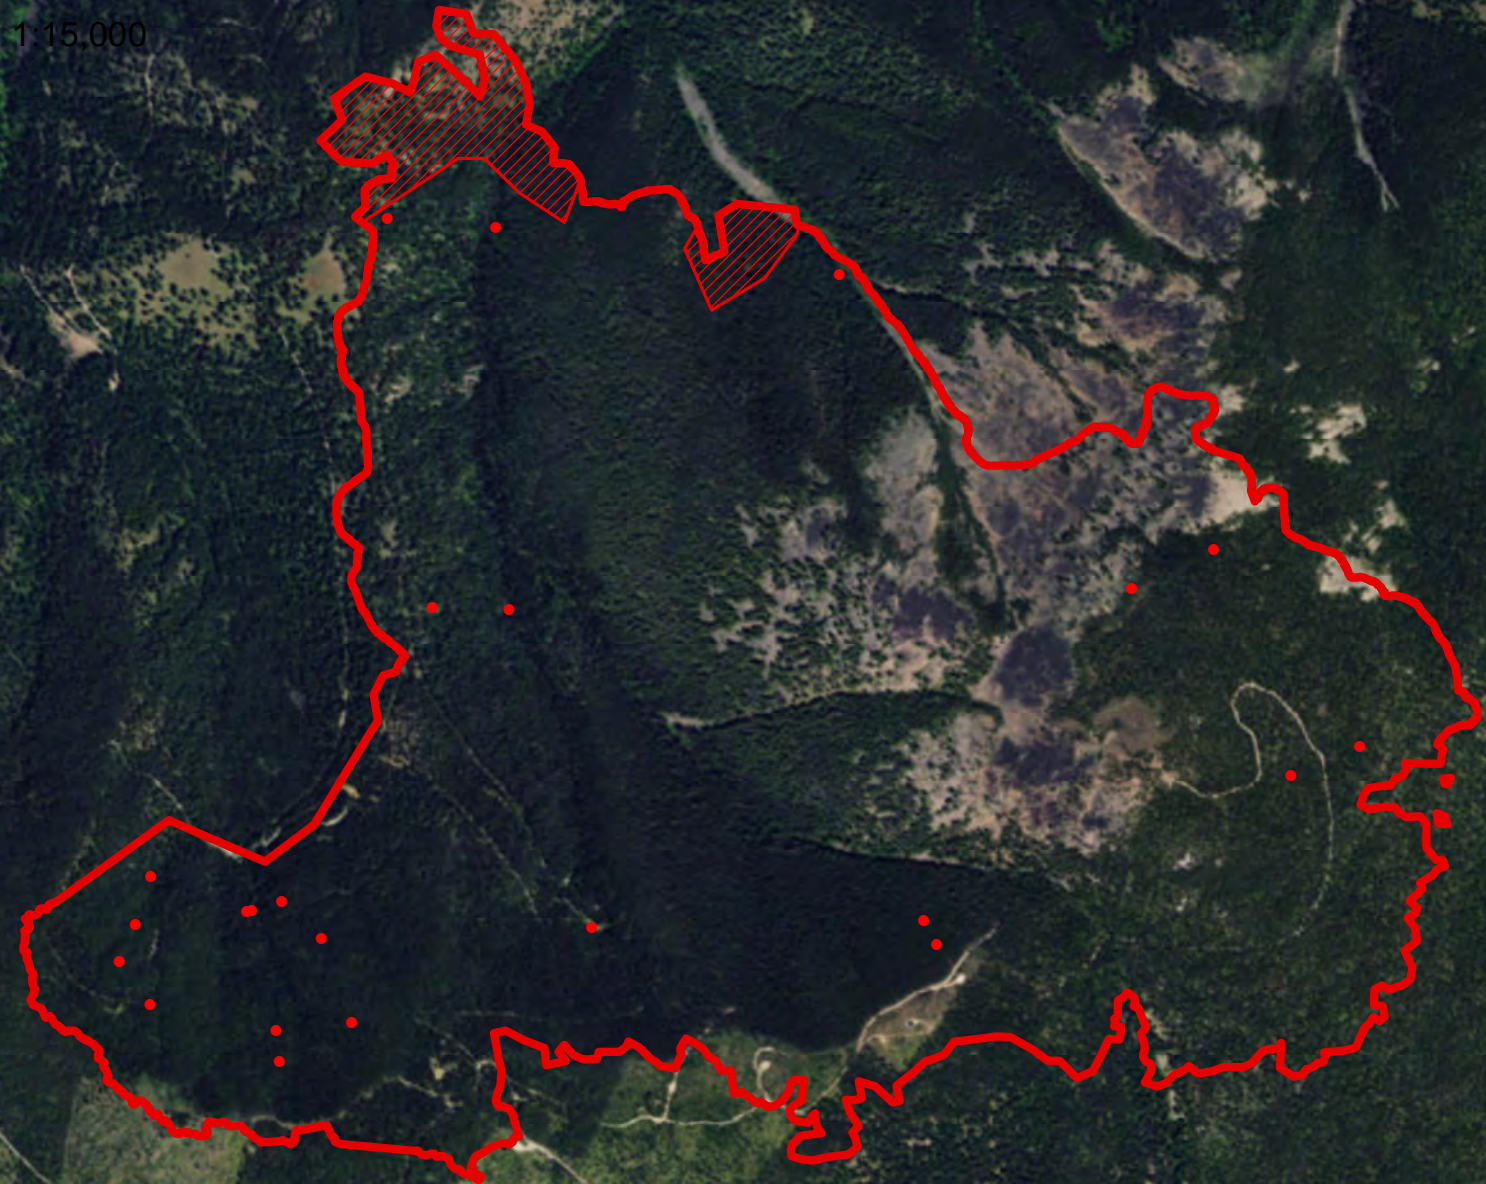

Sapphire Complex
MT-LNF-001463
Heat Acres: 27,528
Infrared Interpretation
Imagery Date:
2017/08/08 2325 Hrs

1:15,000

Side Rock Fire

- Heat Perimeter
 - Intense Heat Areas
 - Isolated Heat Sources
- NAD 1983 UTM Zone 10N

IRIN: Kyle Felker
Map produced:
8/9/2017 0301 hrs

Source: Esri, DigitalGlobe, GeoEye, Earthstar Geographics, CNES/Airbus DS, USDA, USGS, AEX, Getmapping, Aerogrid, IGN, ICG, Swisstopo, and the GIS User Community