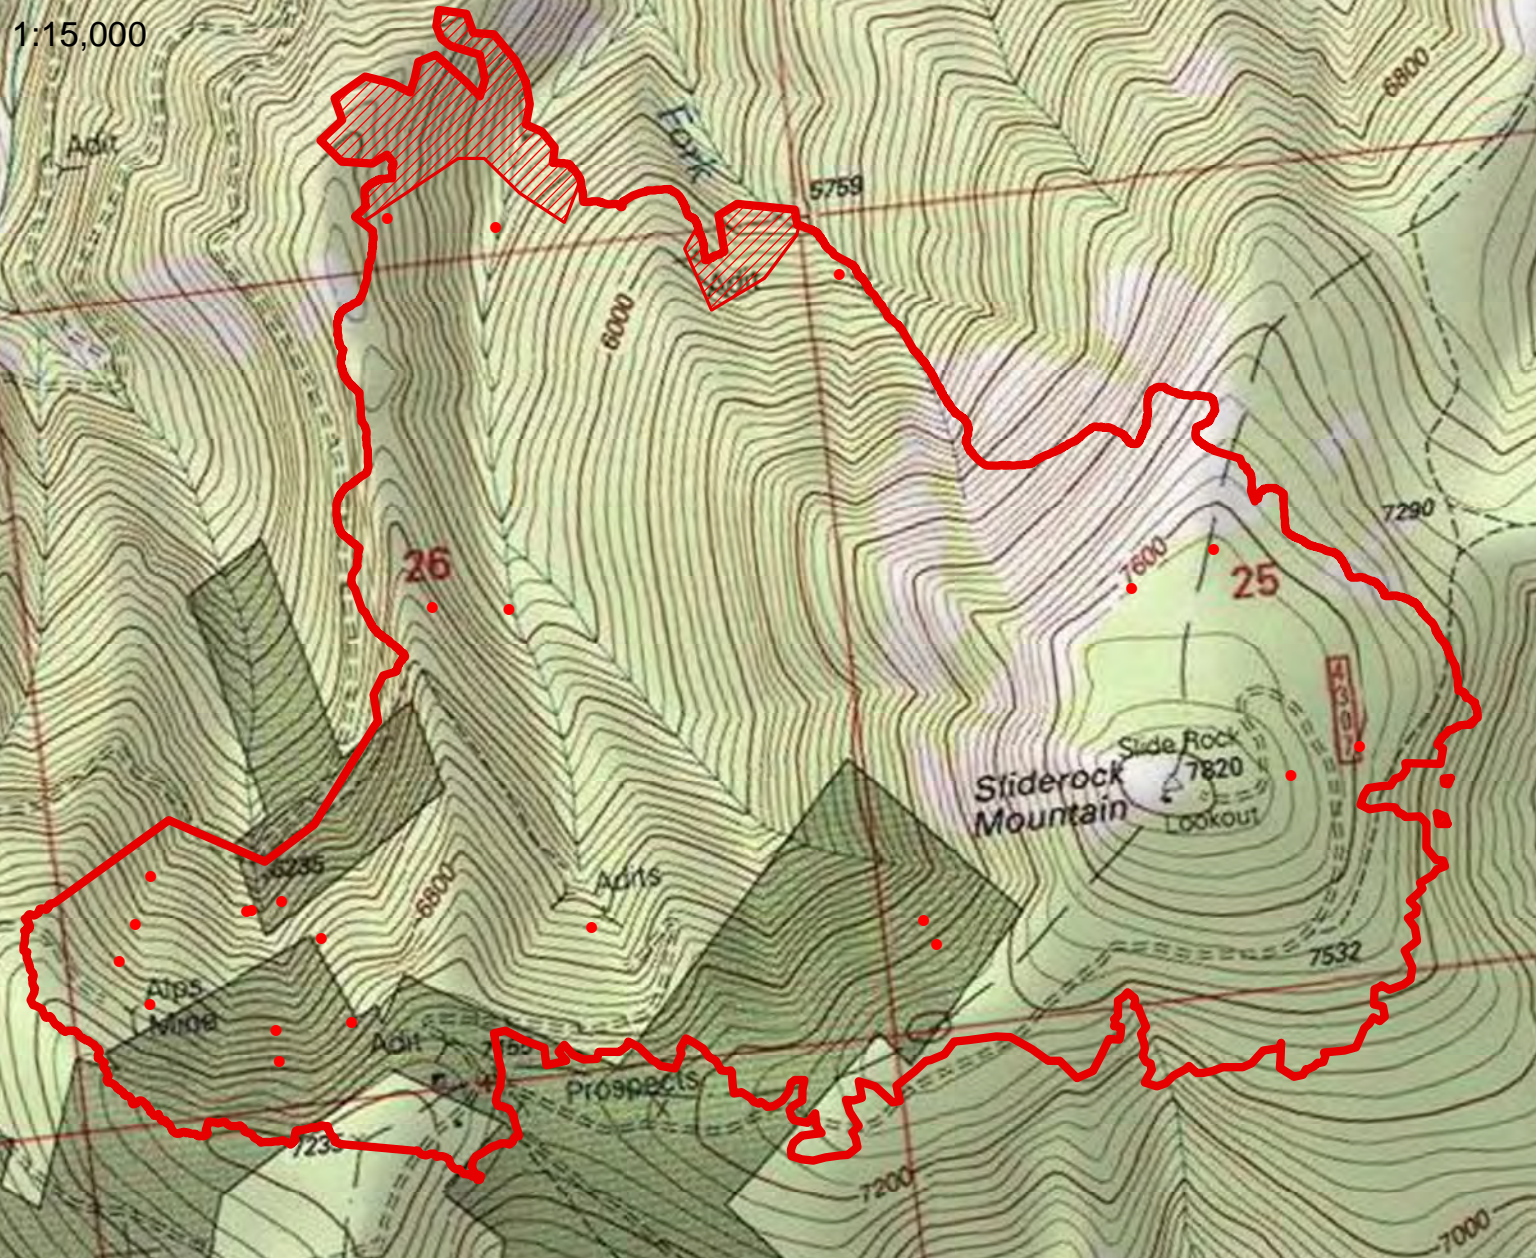

Sapphire Complex
MT-LNF-001463
Heat Acres: 27,528
Infrared Interpretation
Imagery Date:
2017/08/08 2325 Hrs

1:15,000

Side Rock Fire

- Heat Perimeter
 - Intense Heat Areas
 - Isolated Heat Sources
- NAD 1983 UTM Zone 10N

IRIN: Kyle Felker
Map produced:
8/9/2017 0302 hrs