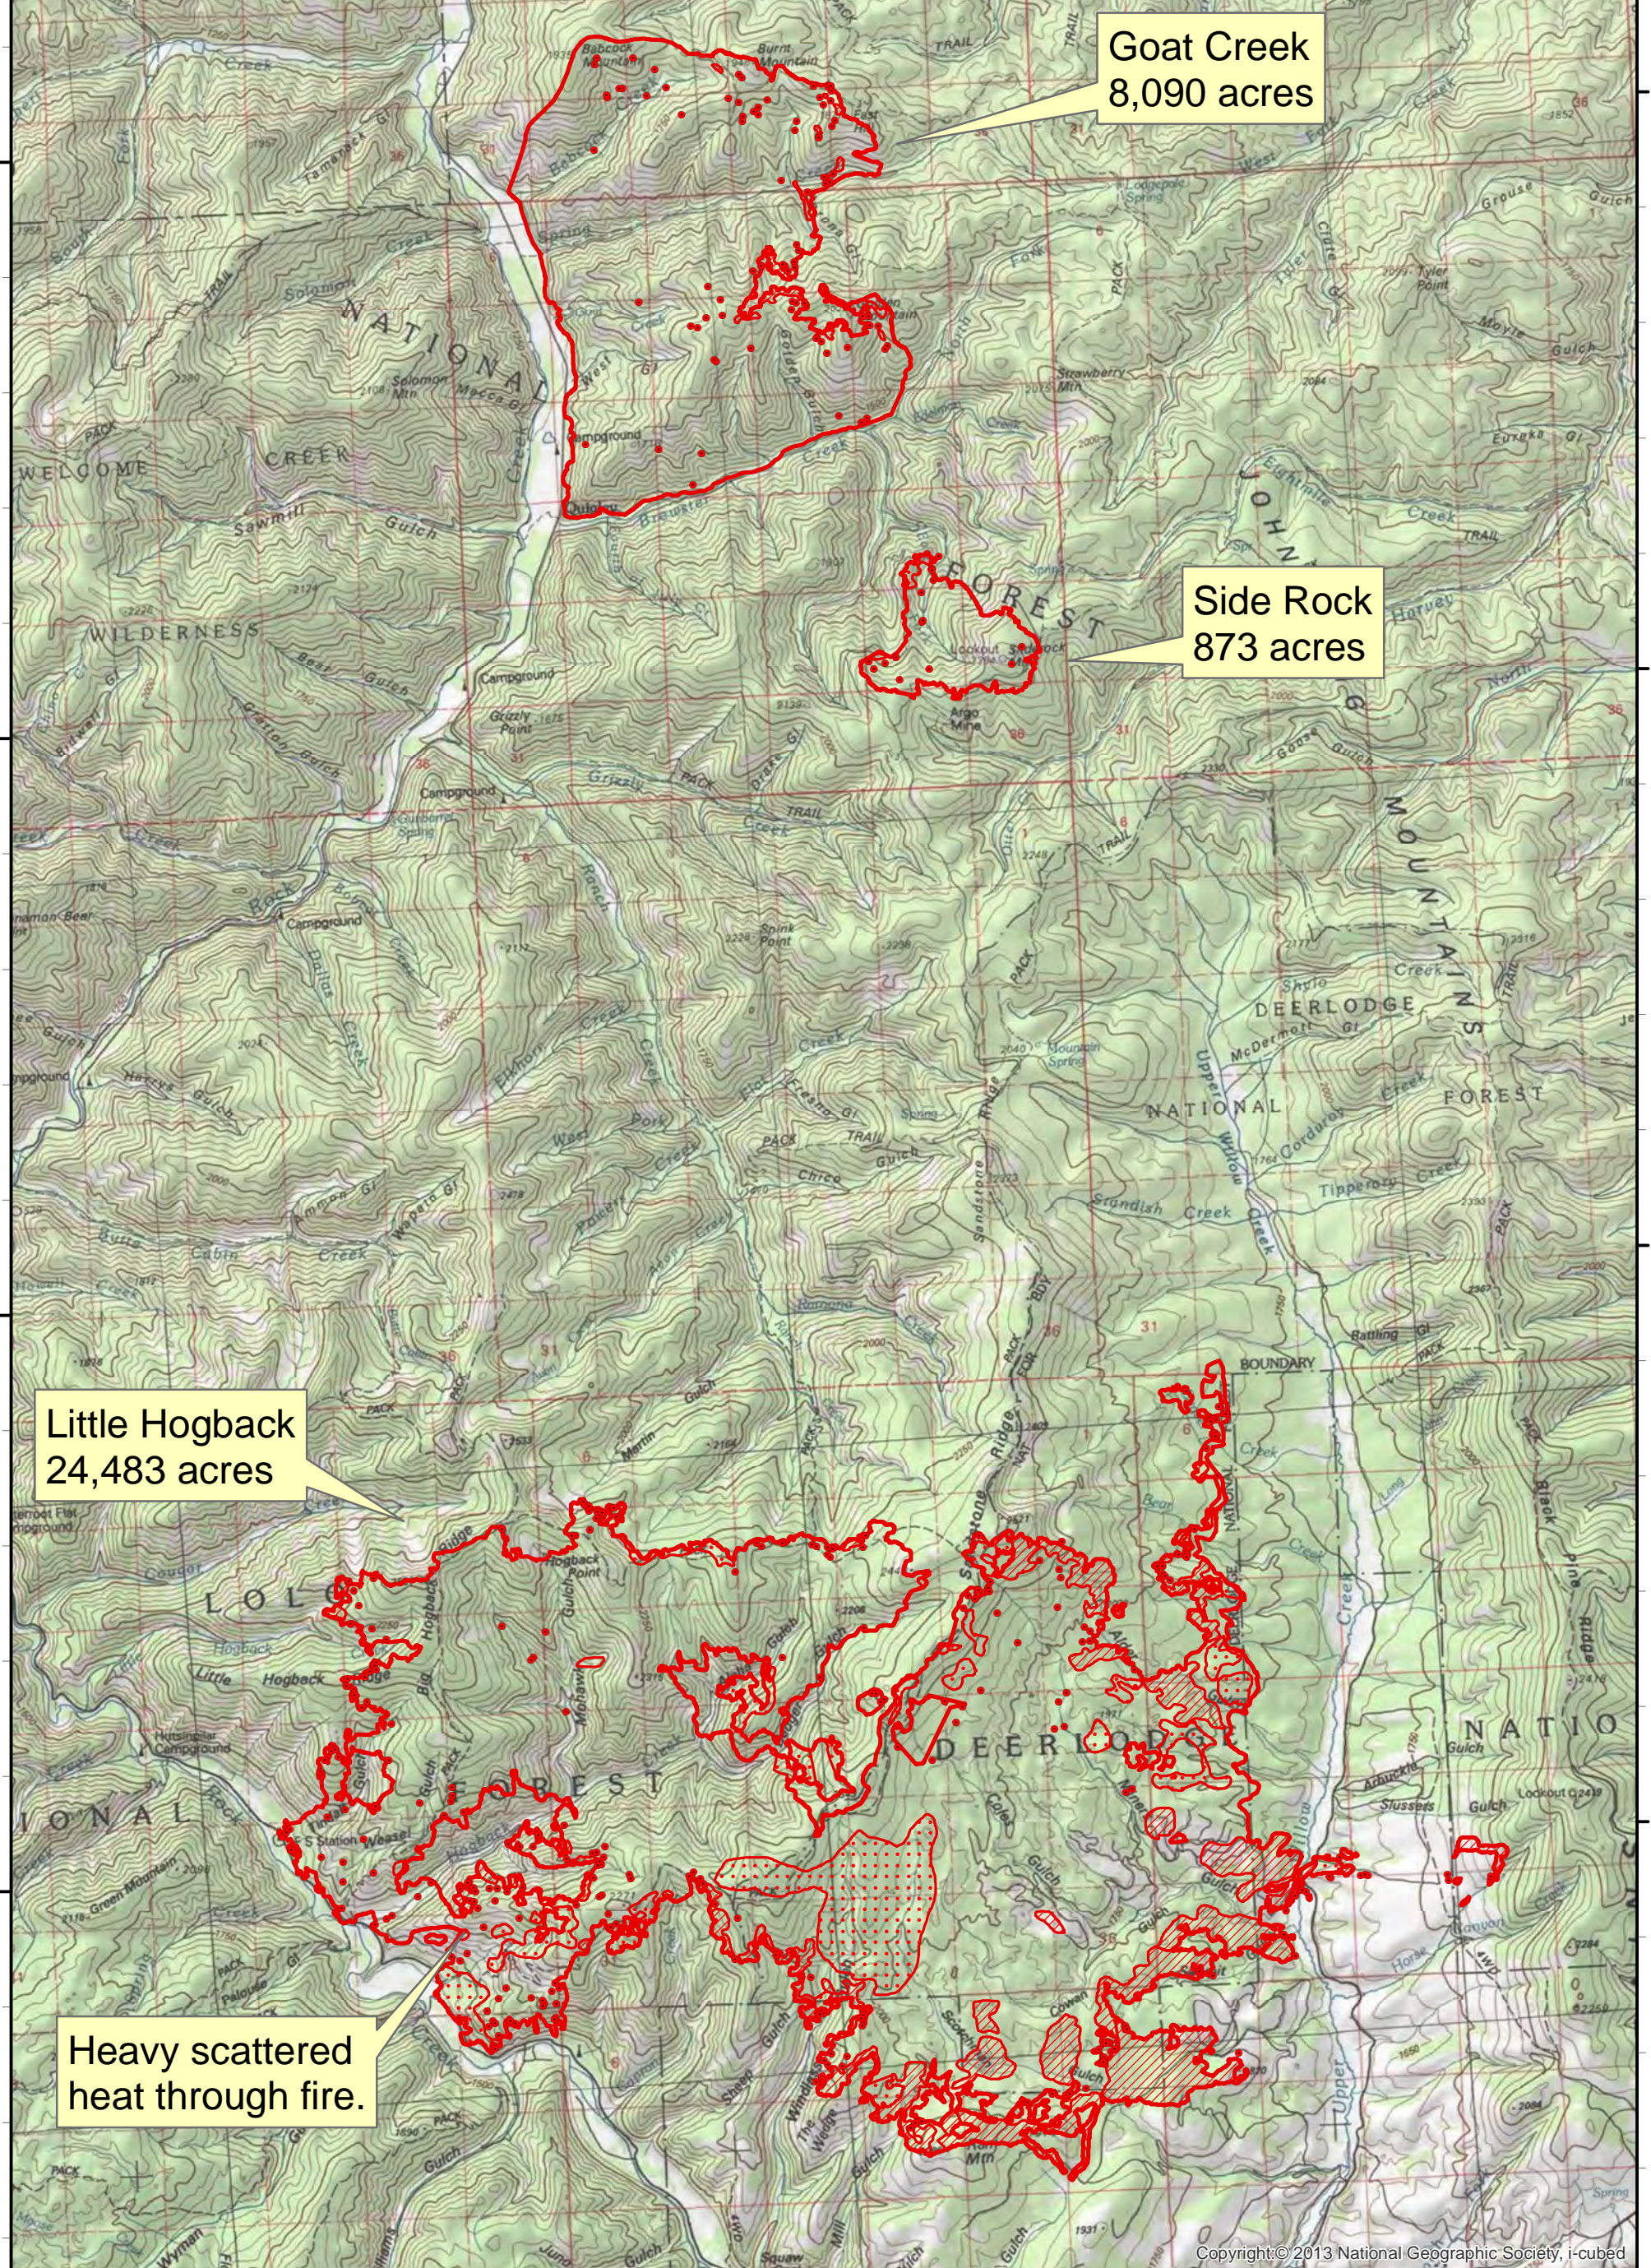

**Infrared Map**  
**Sapphire Complex (MT-LNF-001463)**  
**Map Date: 08/17/2017**  
**Imagery Date: 08/16/2017**  
**Imagery Time: 2350 MDT**  
**IR Interpreted Acres: 33,446 acres**  
**IRIN: Tammy Hocut**

- Isolated Heat Sources
- Heat Perimeter
- Intense Heat
- Scattered Heat

NAD 1983 UTM Zone 11N

0 0.5 1 2 3 Miles

Goat Creek  
8,090 acres

Side Rock  
873 acres

Little Hogback  
24,483 acres

Heavy scattered  
heat through fire.