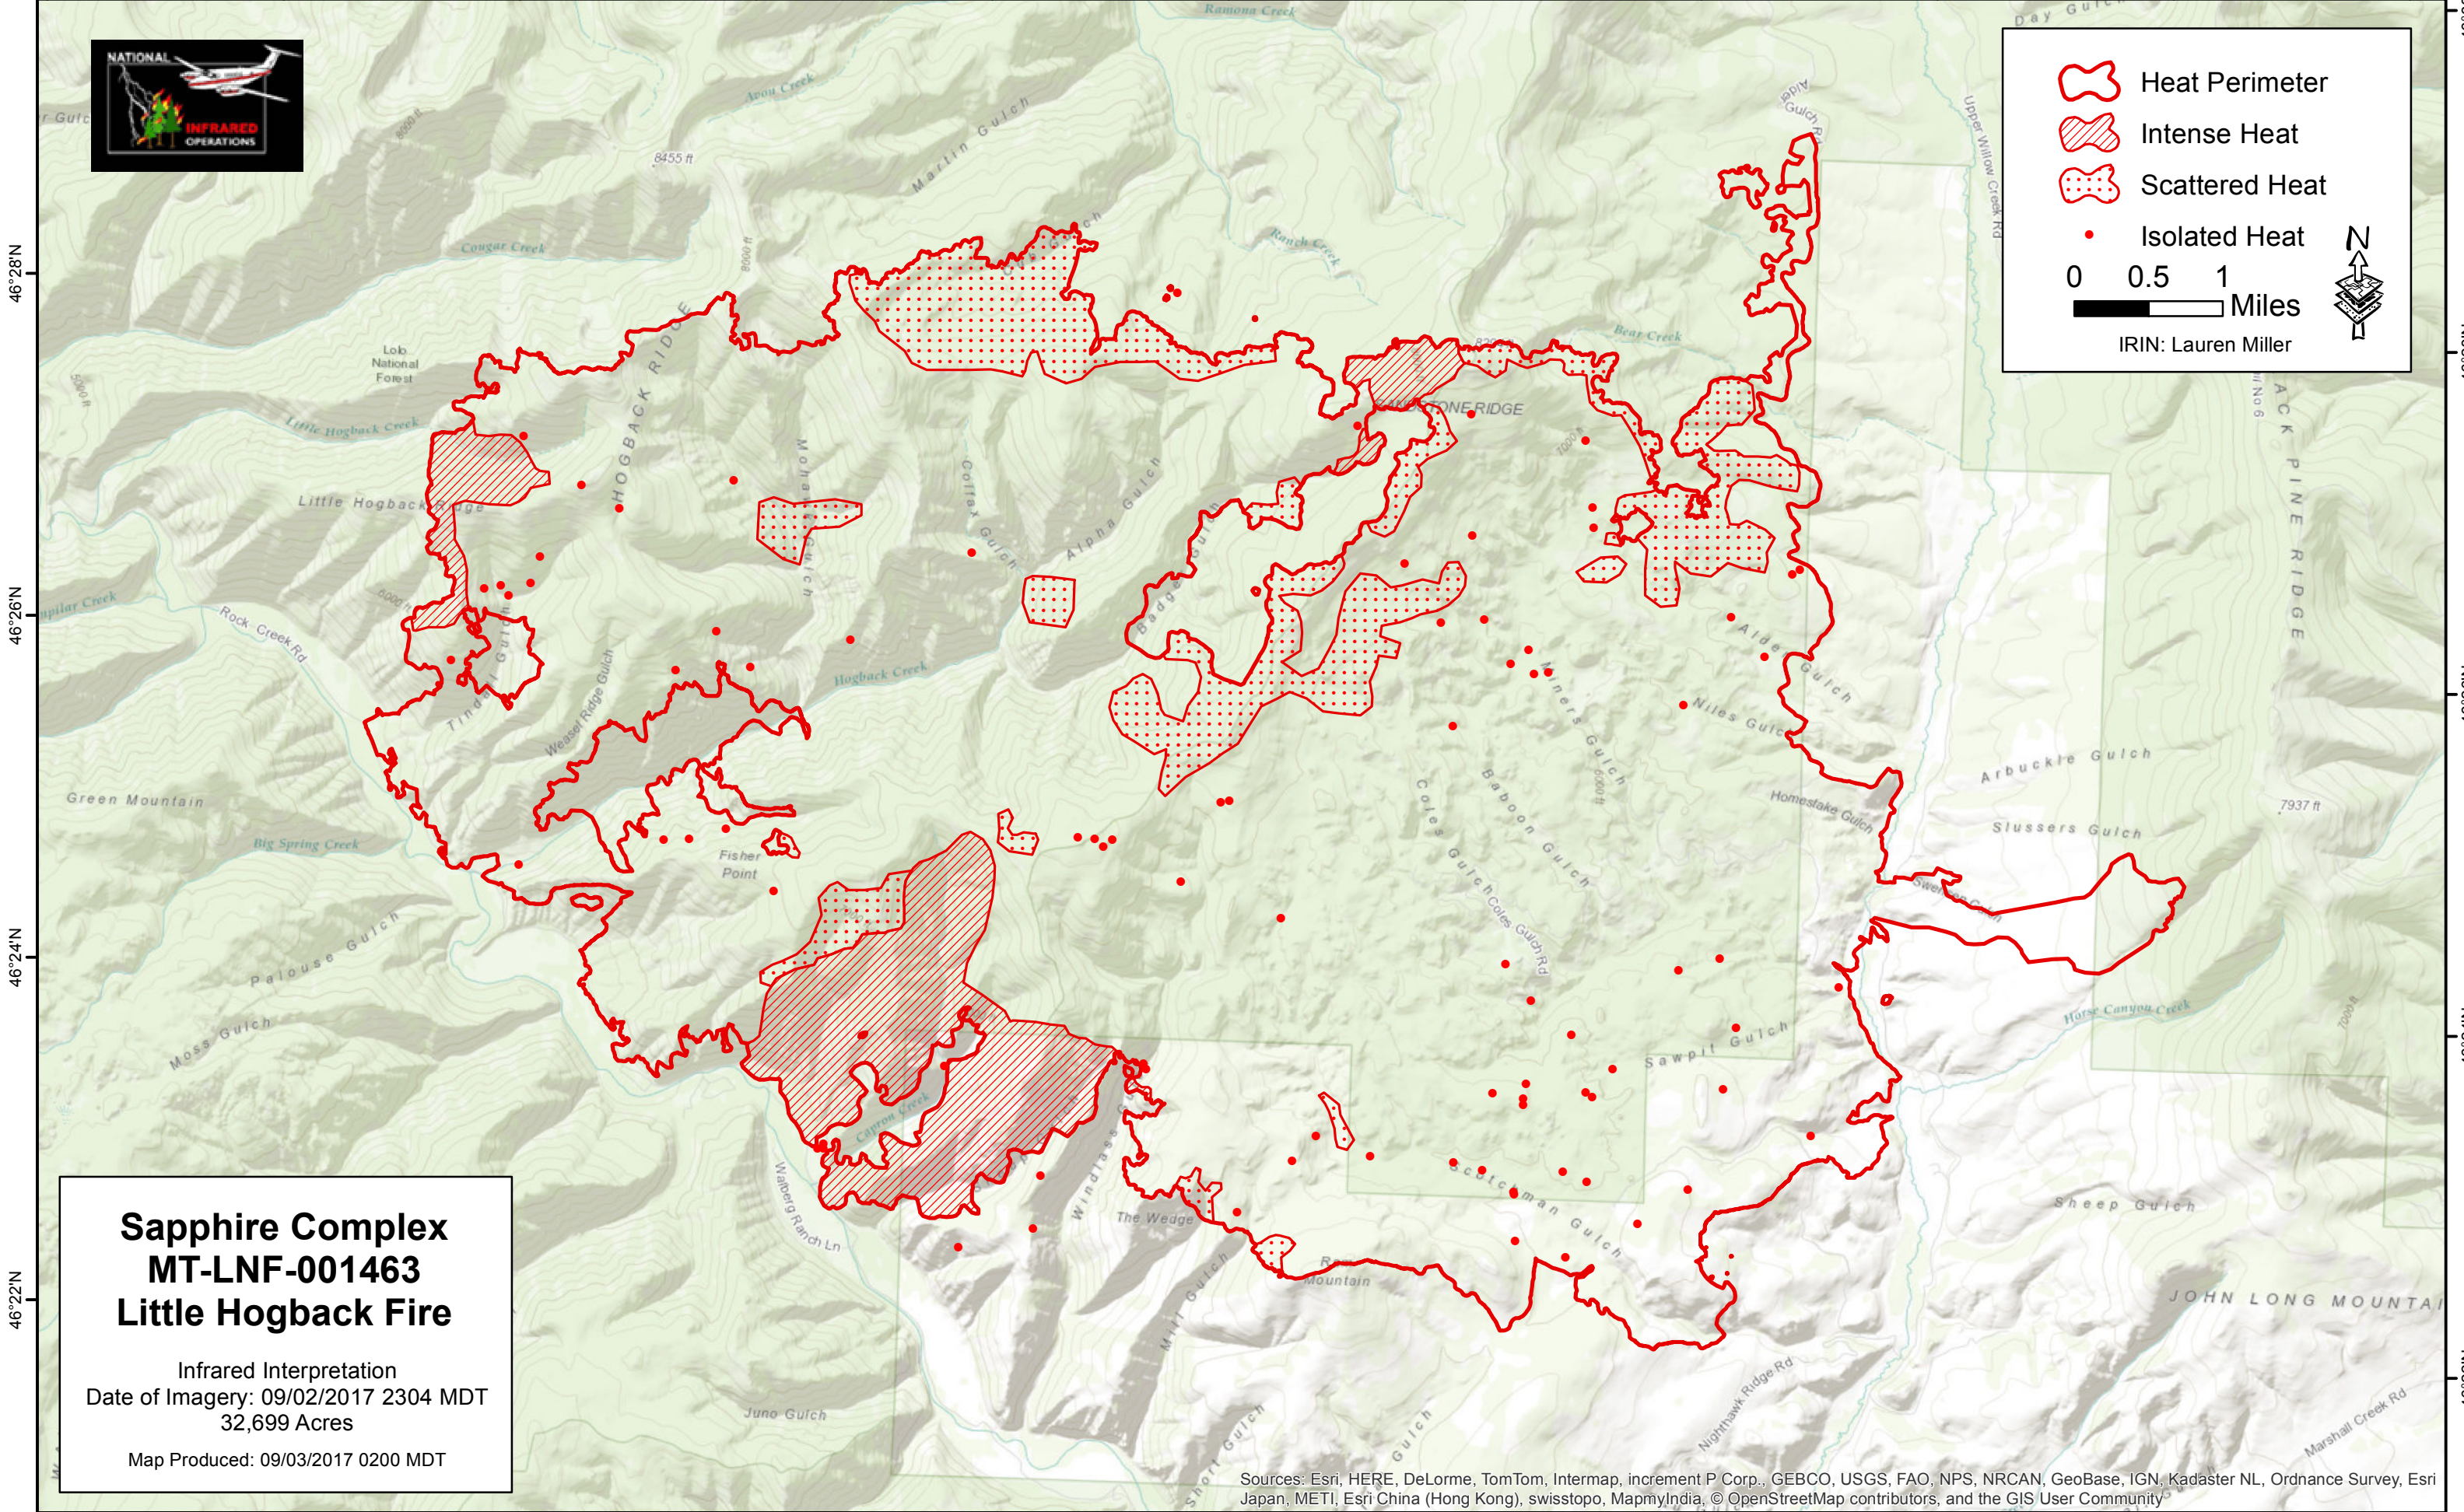

113°46'W 113°44'W 113°42'W 113°40'W 113°38'W 113°36'W 113°34'W 113°32'W 113°30'W 113°28'W 113°26'W

-  Heat Perimeter
-  Intense Heat
-  Scattered Heat
-  Isolated Heat

0 0.5 1 Miles

IRIN: Lauren Miller

46°28'N
46°26'N
46°24'N
46°22'N

46°30'N
46°28'N
46°26'N
46°24'N
46°22'N

**Sapphire Complex
MT-LNF-001463
Little Hogback Fire**

Infrared Interpretation
Date of Imagery: 09/02/2017 2304 MDT
32,699 Acres

Map Produced: 09/03/2017 0200 MDT

Sources: Esri, HERE, DeLorme, TomTom, Intermap, increment P Corp., GEBCO, USGS, FAO, NPS, NRCAN, GeoBase, IGN, Kadaster NL, Ordnance Survey, Esri Japan, METI, Esri China (Hong Kong), swisstopo, MapmyIndia, © OpenStreetMap contributors, and the GIS User Community

113°44'W 113°42'W 113°40'W 113°38'W 113°36'W 113°34'W 113°32'W 113°30'W 113°28'W 113°26'W