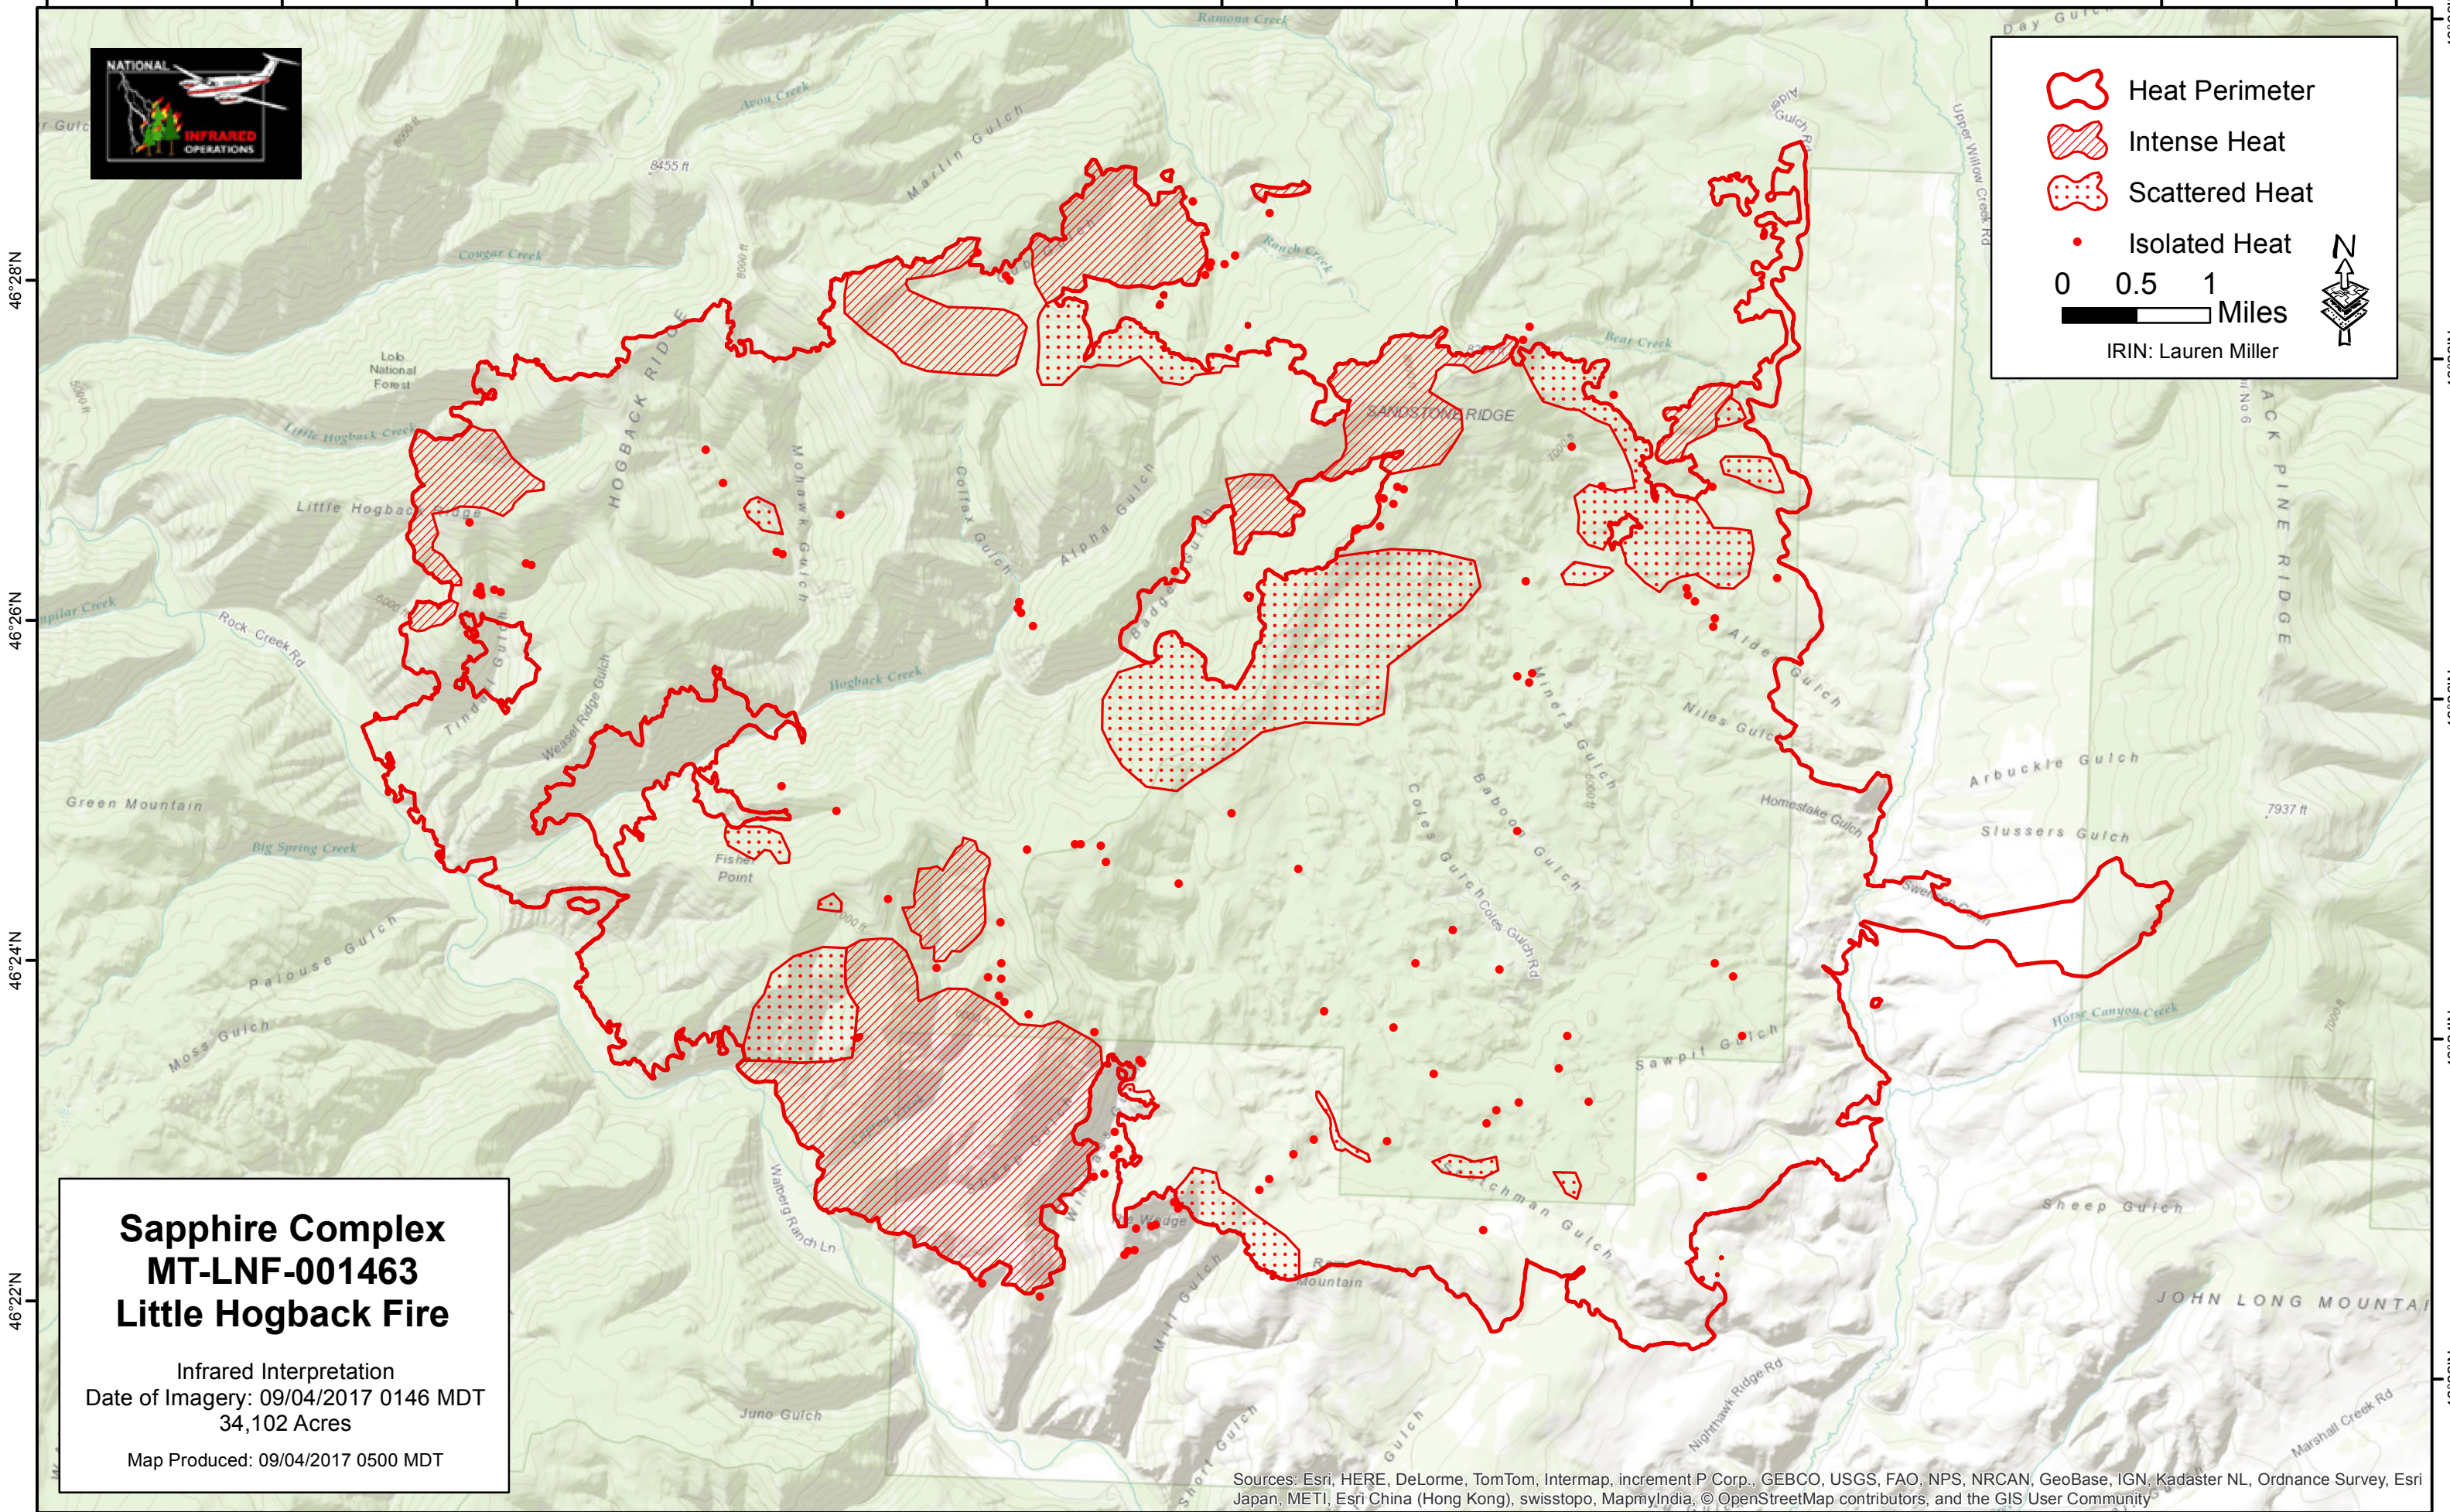

113°46'W 113°44'W 113°42'W 113°40'W 113°38'W 113°36'W 113°34'W 113°32'W 113°30'W 113°28'W 113°26'W

- Heat Perimeter
- Intense Heat
- Scattered Heat
- Isolated Heat

0 0.5 1 Miles

IRIN: Lauren Miller

46°28'N
46°26'N
46°24'N
46°22'N

46°30'N
46°28'N
46°26'N
46°24'N
46°22'N

**Sapphire Complex
MT-LNF-001463
Little Hogback Fire**

Infrared Interpretation
Date of Imagery: 09/04/2017 0146 MDT
34,102 Acres

Map Produced: 09/04/2017 0500 MDT

Sources: Esri, HERE, DeLorme, TomTom, Intermap, increment P Corp., GEBCO, USGS, FAO, NPS, NRCAN, GeoBase, IGN, Kadaster NL, Ordnance Survey, Esri Japan, METI, Esri China (Hong Kong), swisstopo, MapmyIndia, © OpenStreetMap contributors, and the GIS User Community

113°44'W 113°42'W 113°40'W 113°38'W 113°36'W 113°34'W 113°32'W 113°30'W 113°28'W 113°26'W