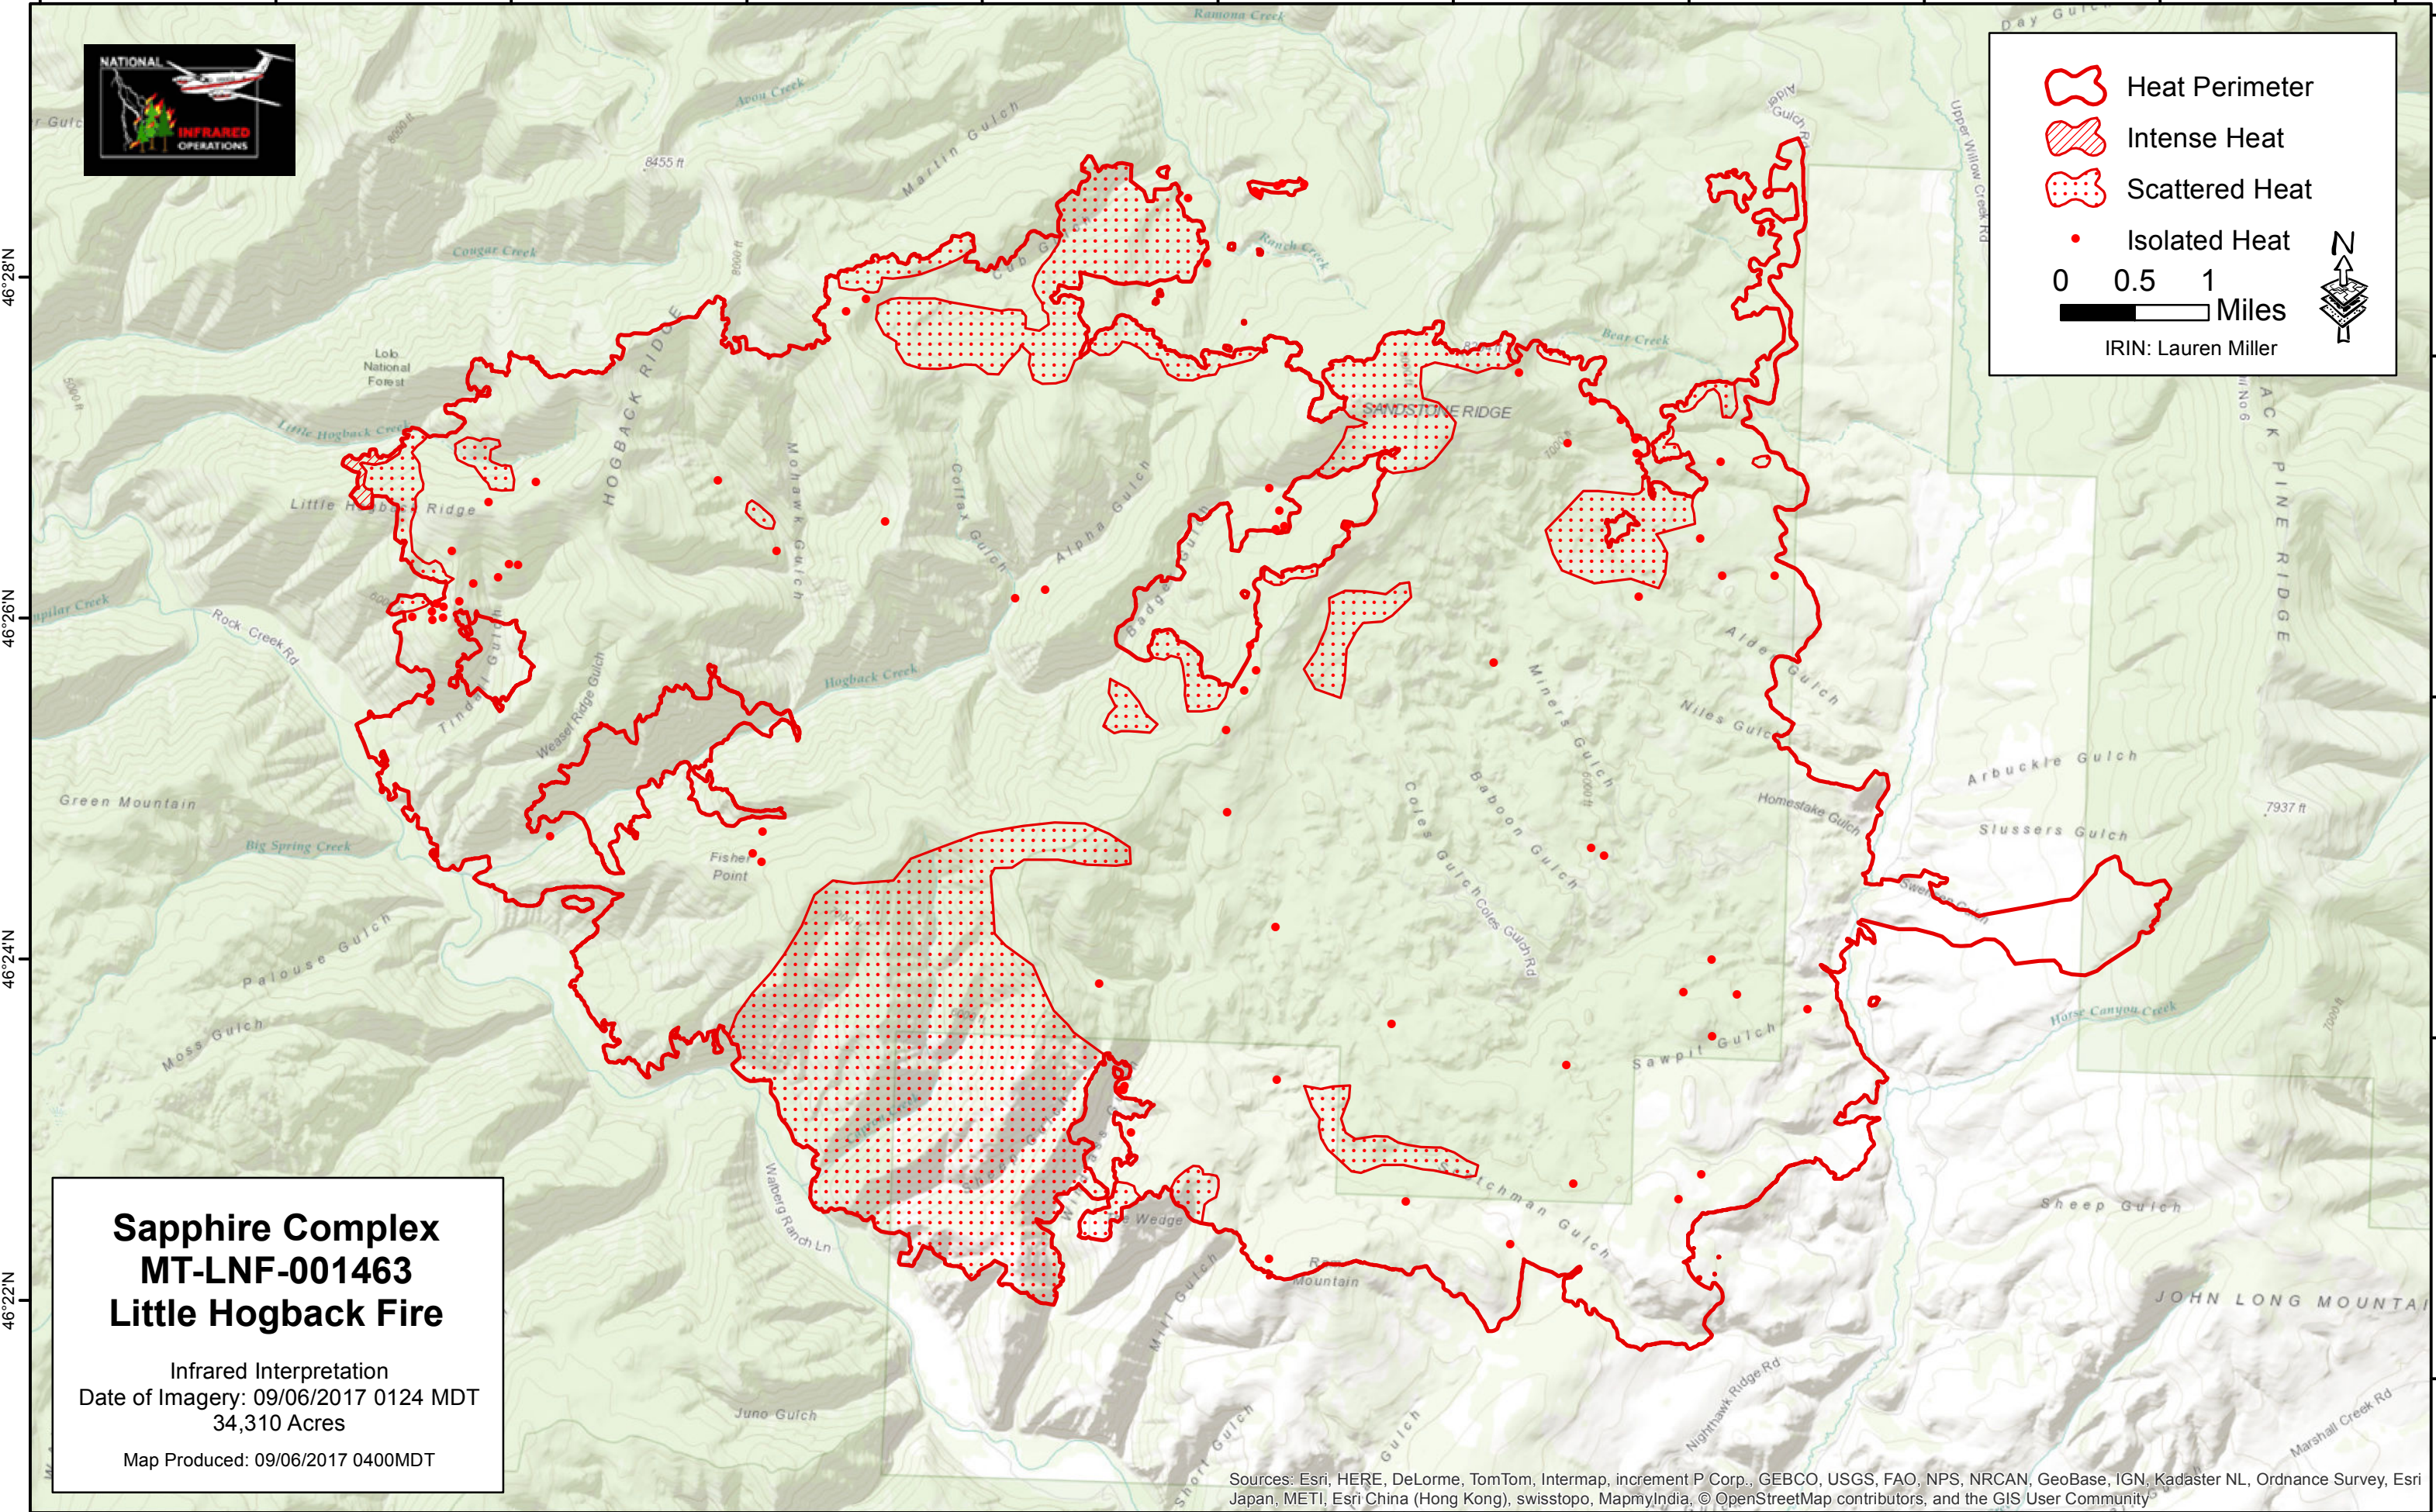

113°46'W 113°44'W 113°42'W 113°40'W 113°38'W 113°36'W 113°34'W 113°32'W 113°30'W 113°28'W 113°26'W

Heat Perimeter  
 Intense Heat  
 Scattered Heat  
 Isolated Heat  
 0 0.5 1 Miles  
 IRIN: Lauren Miller

**Sapphire Complex**  
**MT-LNF-001463**  
**Little Hogback Fire**  
 Infrared Interpretation  
 Date of Imagery: 09/06/2017 0124 MDT  
 34,310 Acres  
 Map Produced: 09/06/2017 0400MDT

Sources: Esri, HERE, DeLorme, TomTom, Intermap, increment P Corp., GEBCO, USGS, FAO, NPS, NRCAN, GeoBase, IGN, Kadaster NL, Ordnance Survey, Esri Japan, METI, Esri China (Hong Kong), swisstopo, MapmyIndia, © OpenStreetMap contributors, and the GIS User Community

113°44'W 113°42'W 113°40'W 113°38'W 113°36'W 113°34'W 113°32'W 113°30'W 113°28'W 113°26'W

46°28'N 46°26'N 46°24'N 46°22'N

46°28'N 46°26'N 46°24'N 46°22'N