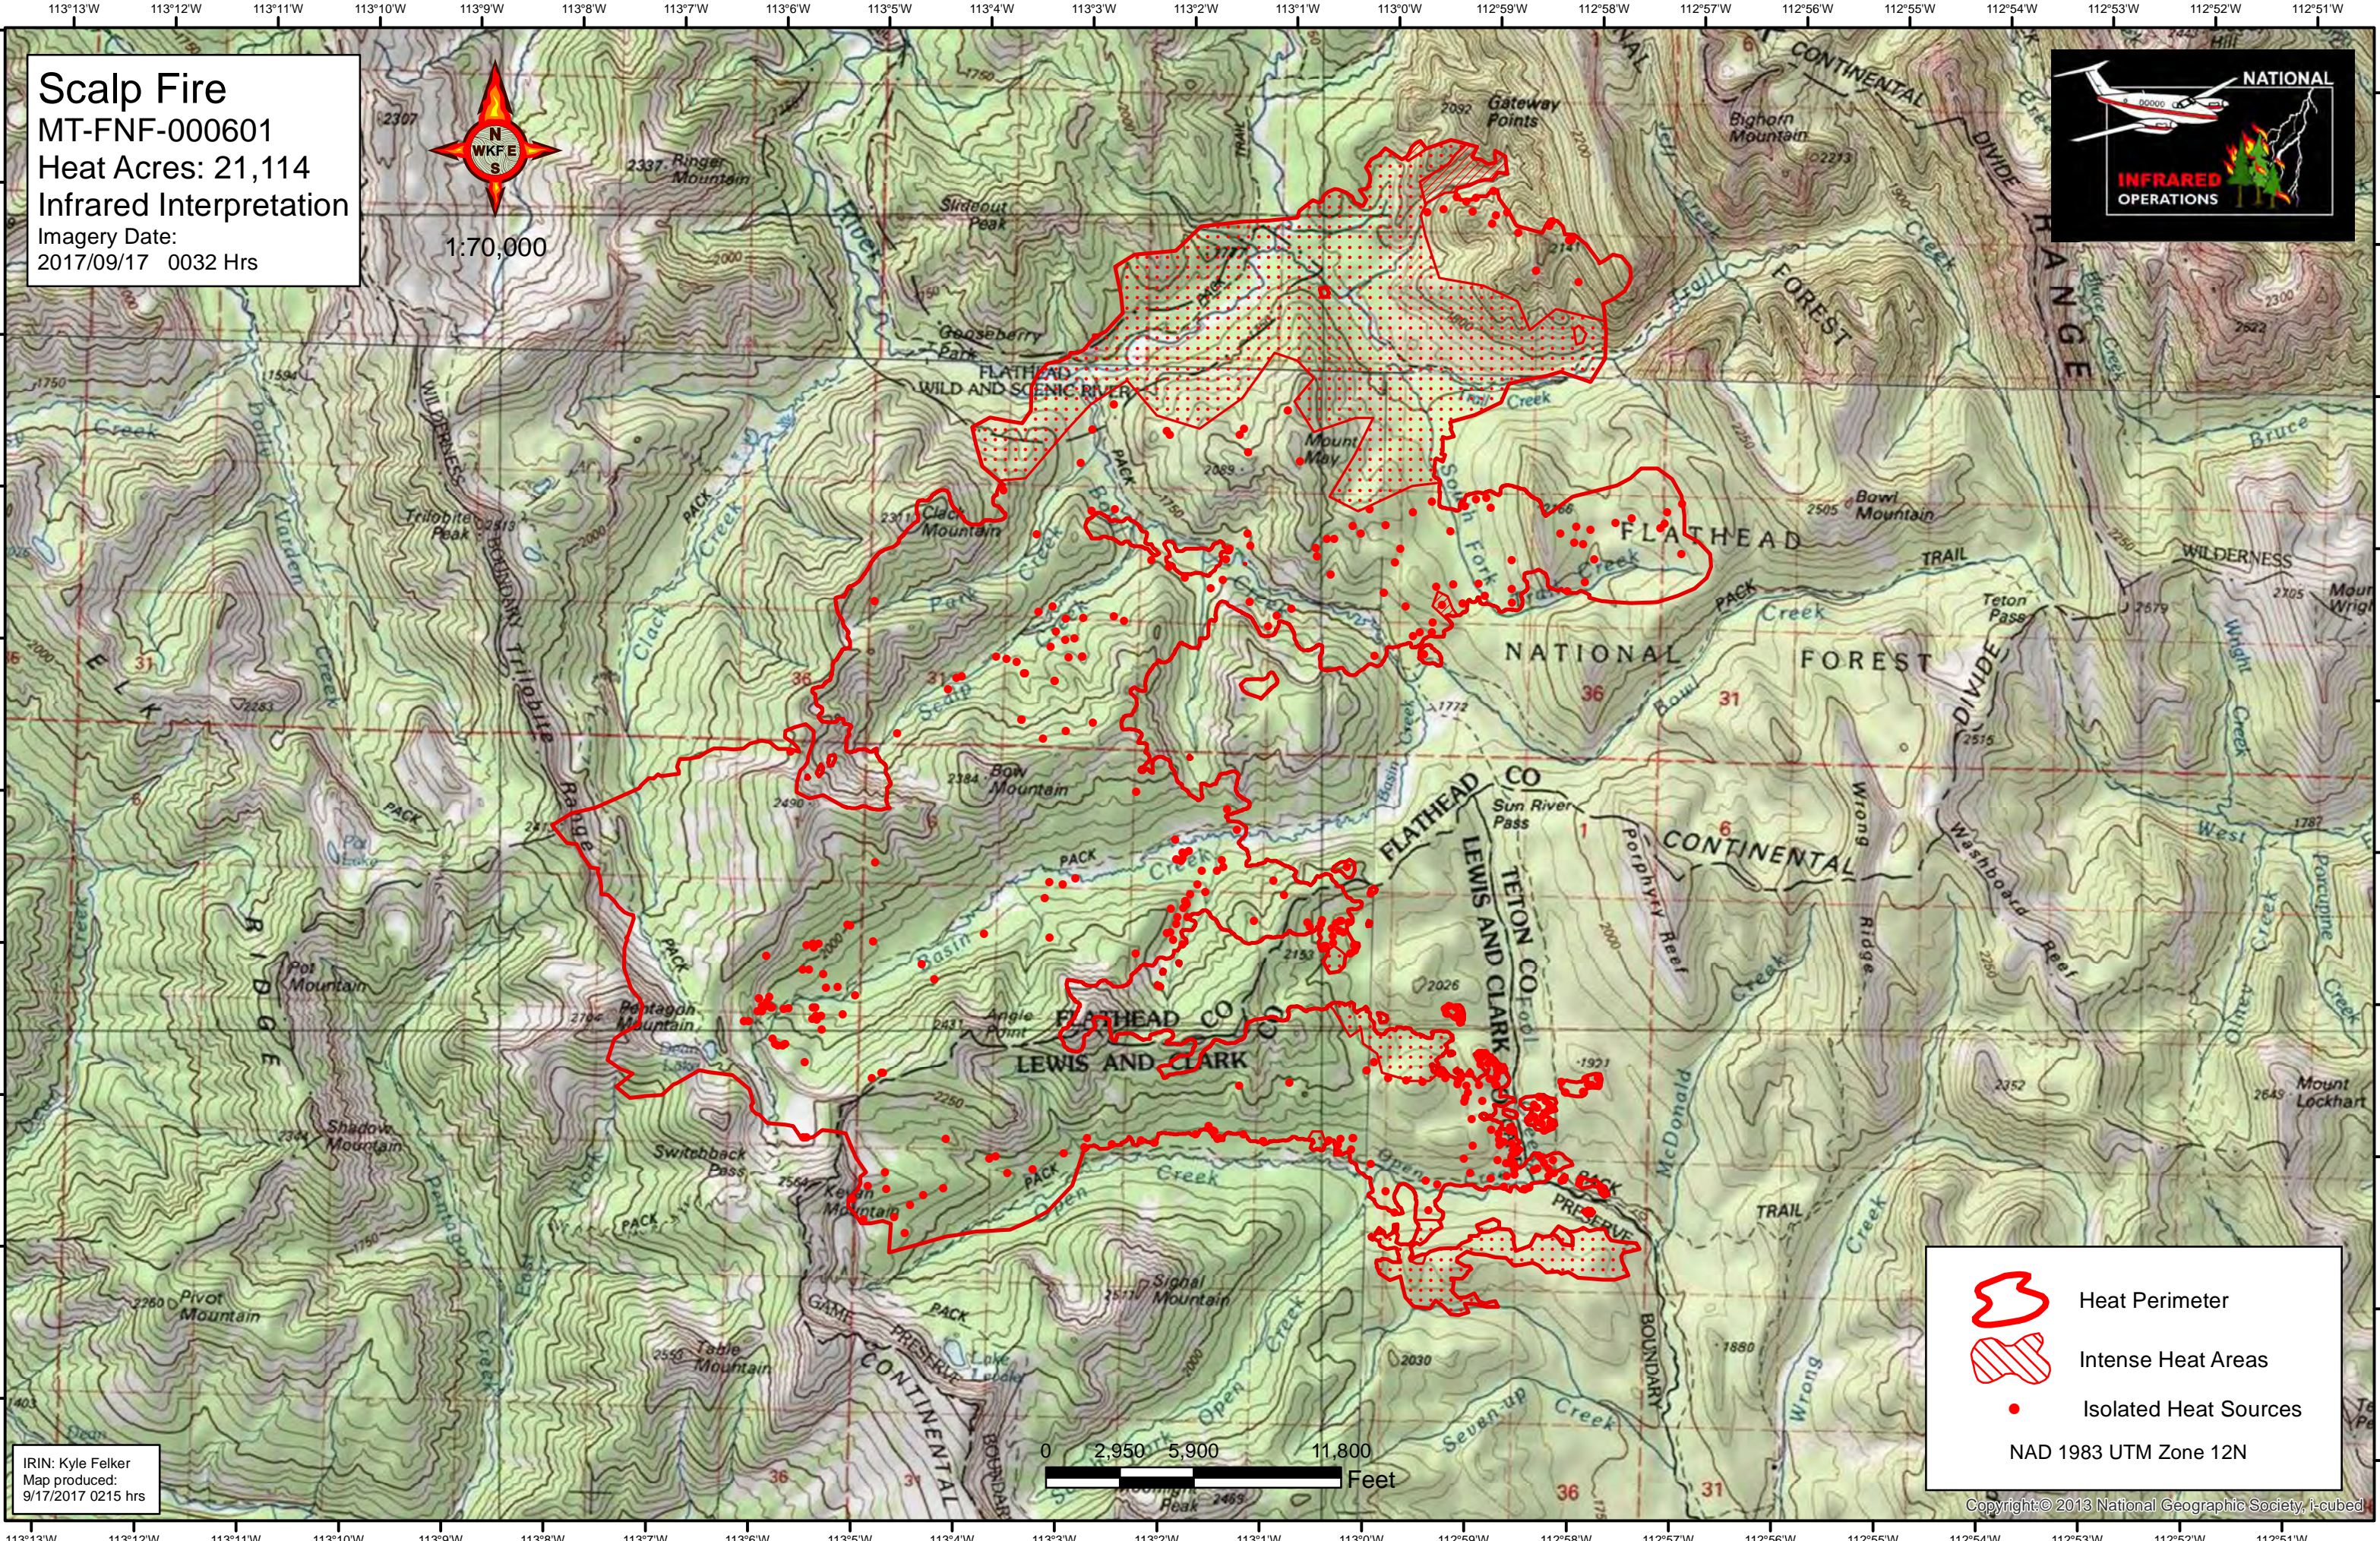

Scalp Fire
 MT-FNF-000601
 Heat Acres: 21,114
 Infrared Interpretation
 Imagery Date:
 2017/09/17 0032 Hrs

1:70,000

-  Heat Perimeter
-  Intense Heat Areas
-  Isolated Heat Sources

NAD 1983 UTM Zone 12N

IRIN: Kyle Felker
 Map produced:
 9/17/2017 0215 hrs