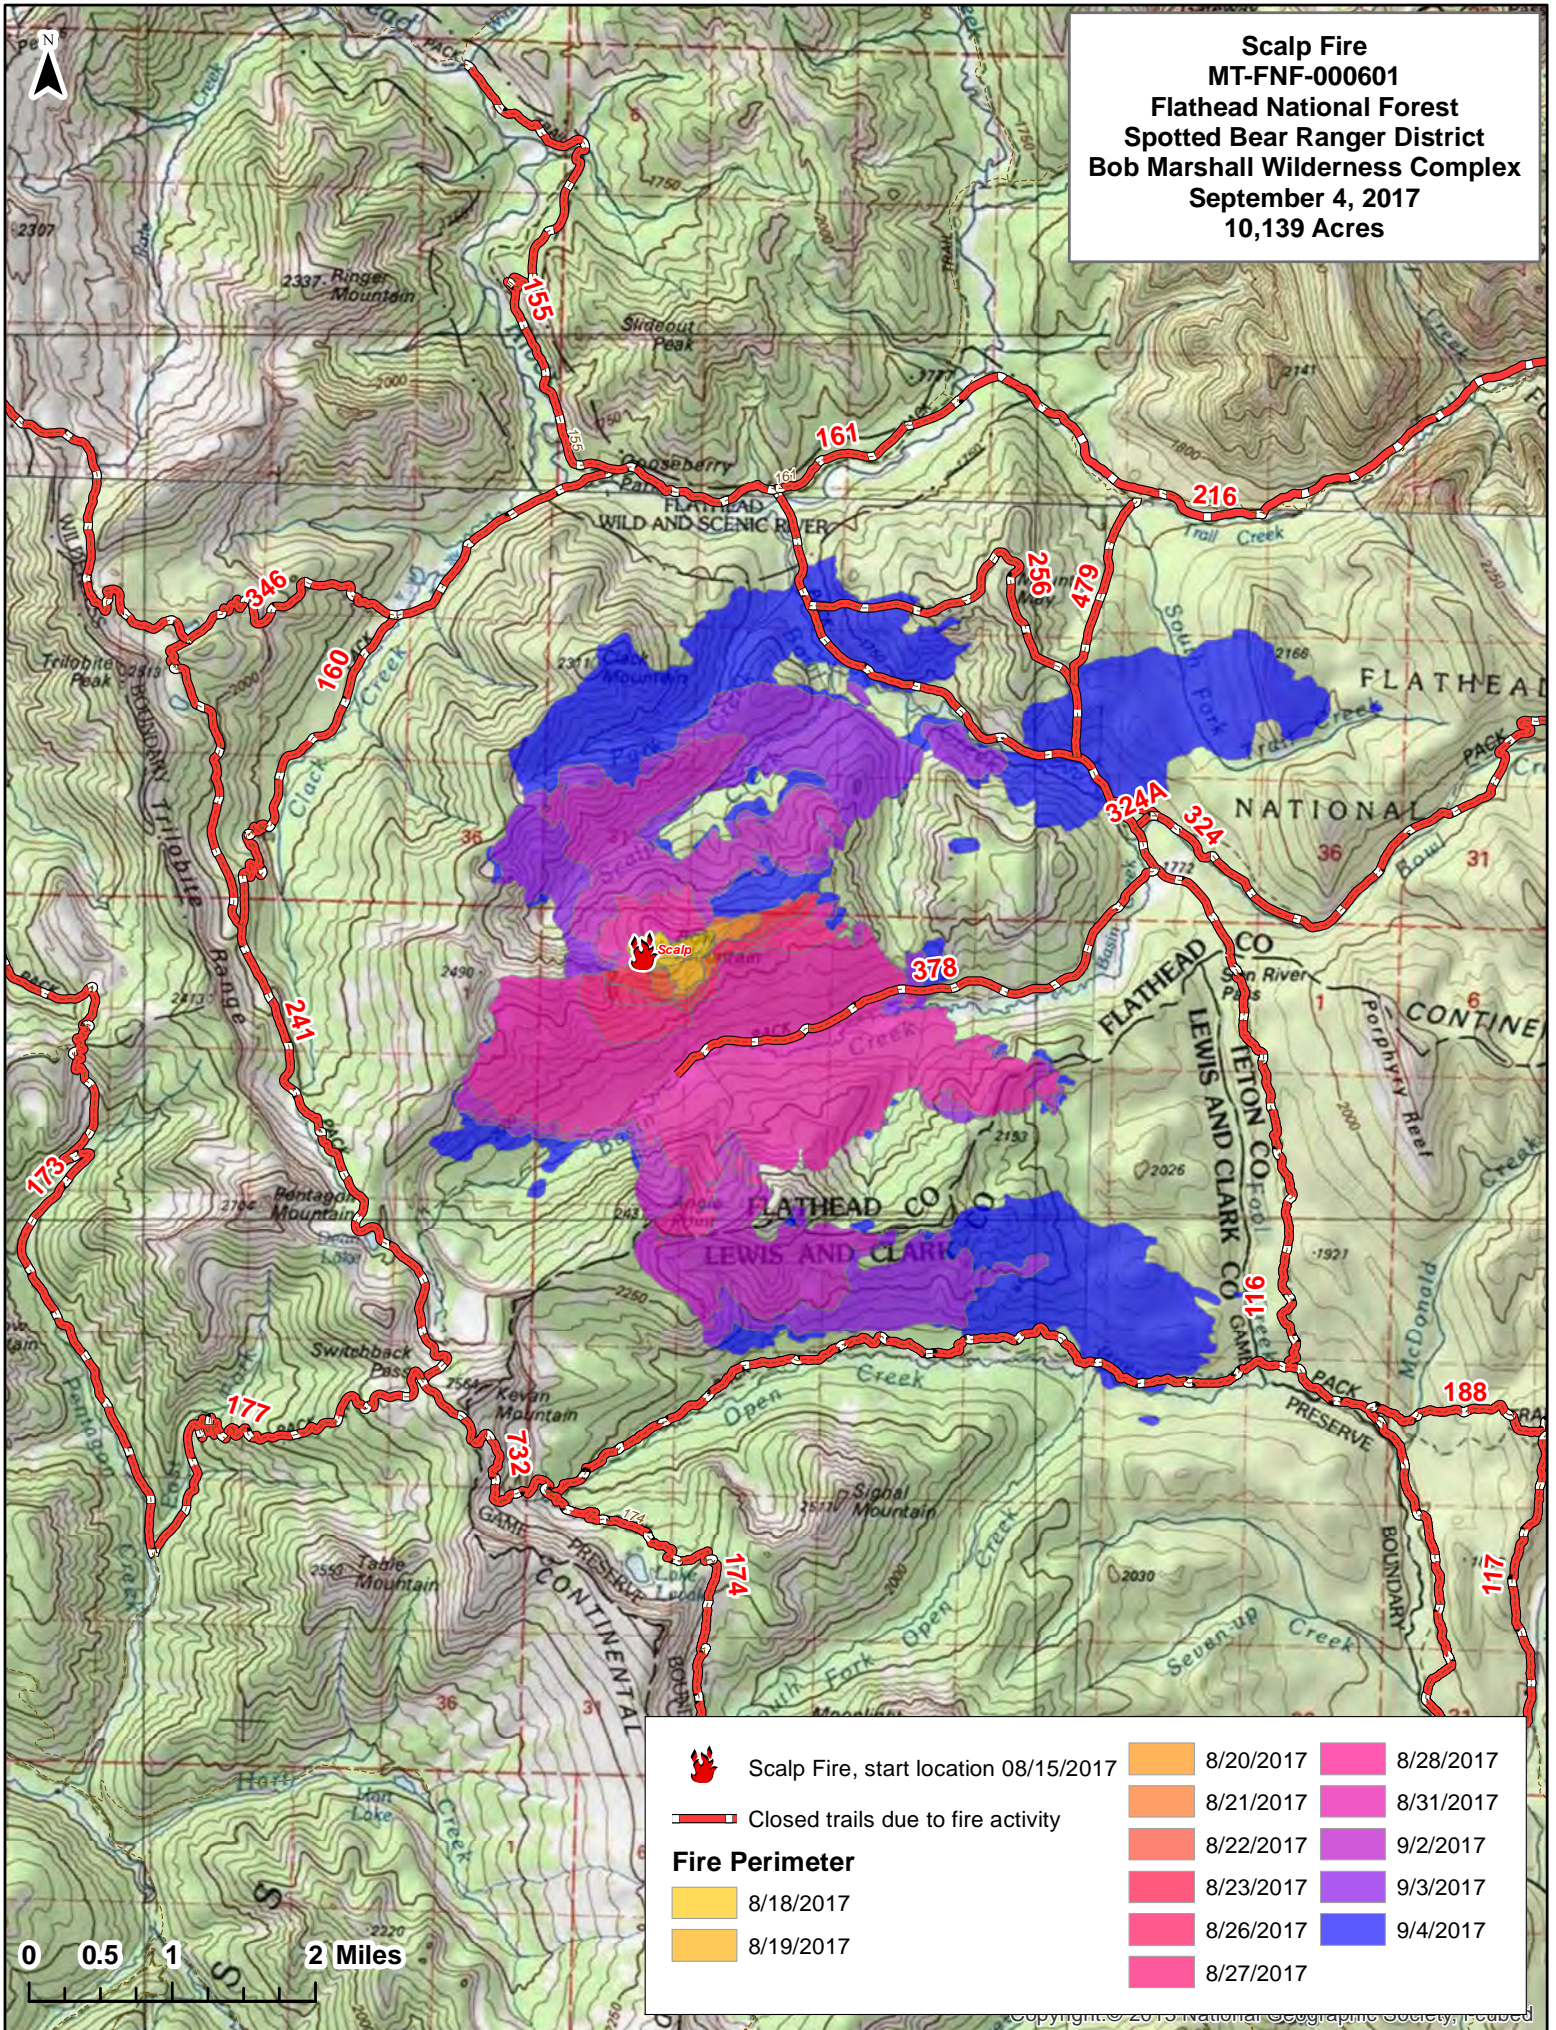

Scalp Fire
MT-FNF-000601
Flathead National Forest
Spotted Bear Ranger District
Bob Marshall Wilderness Complex
September 4, 2017
10,139 Acres

0 0.5 1 2 Miles