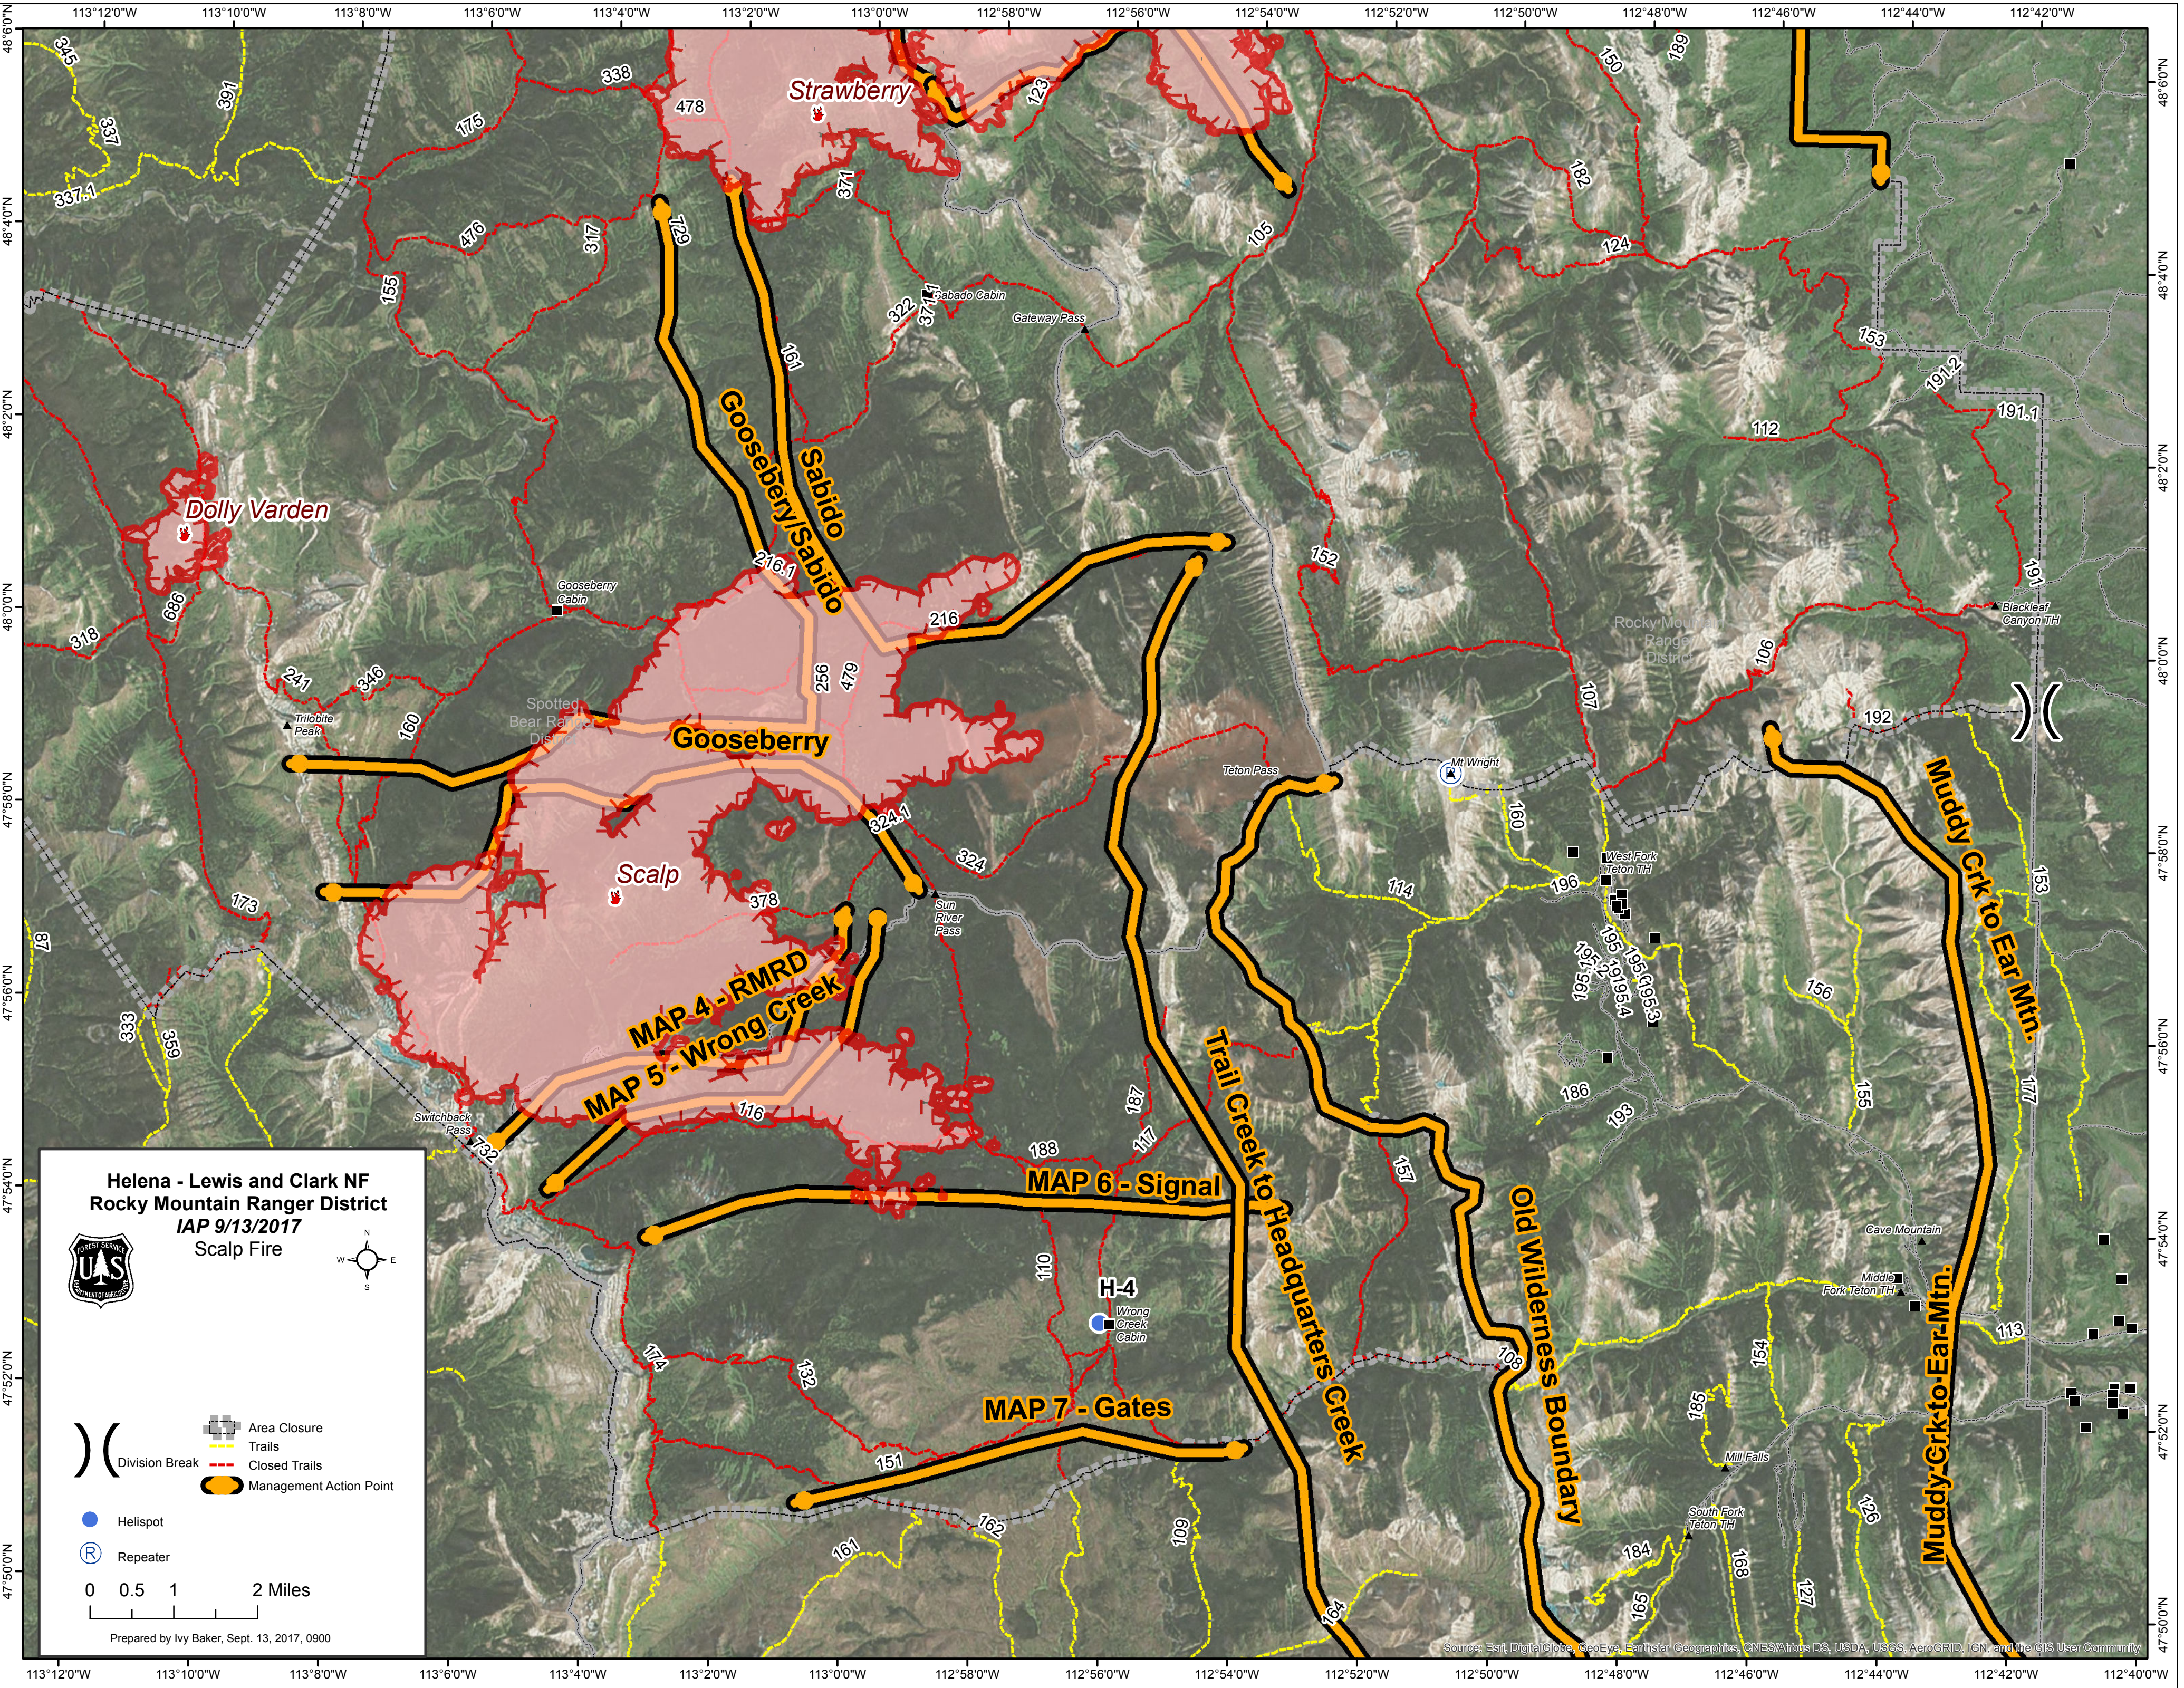

Source: Esri, DigitalGlobe, GeoEye, Earthstar Geographics, CNES/Airbus DS, USDA, USGS, AeroGRID, IGN, and the GIS User Community