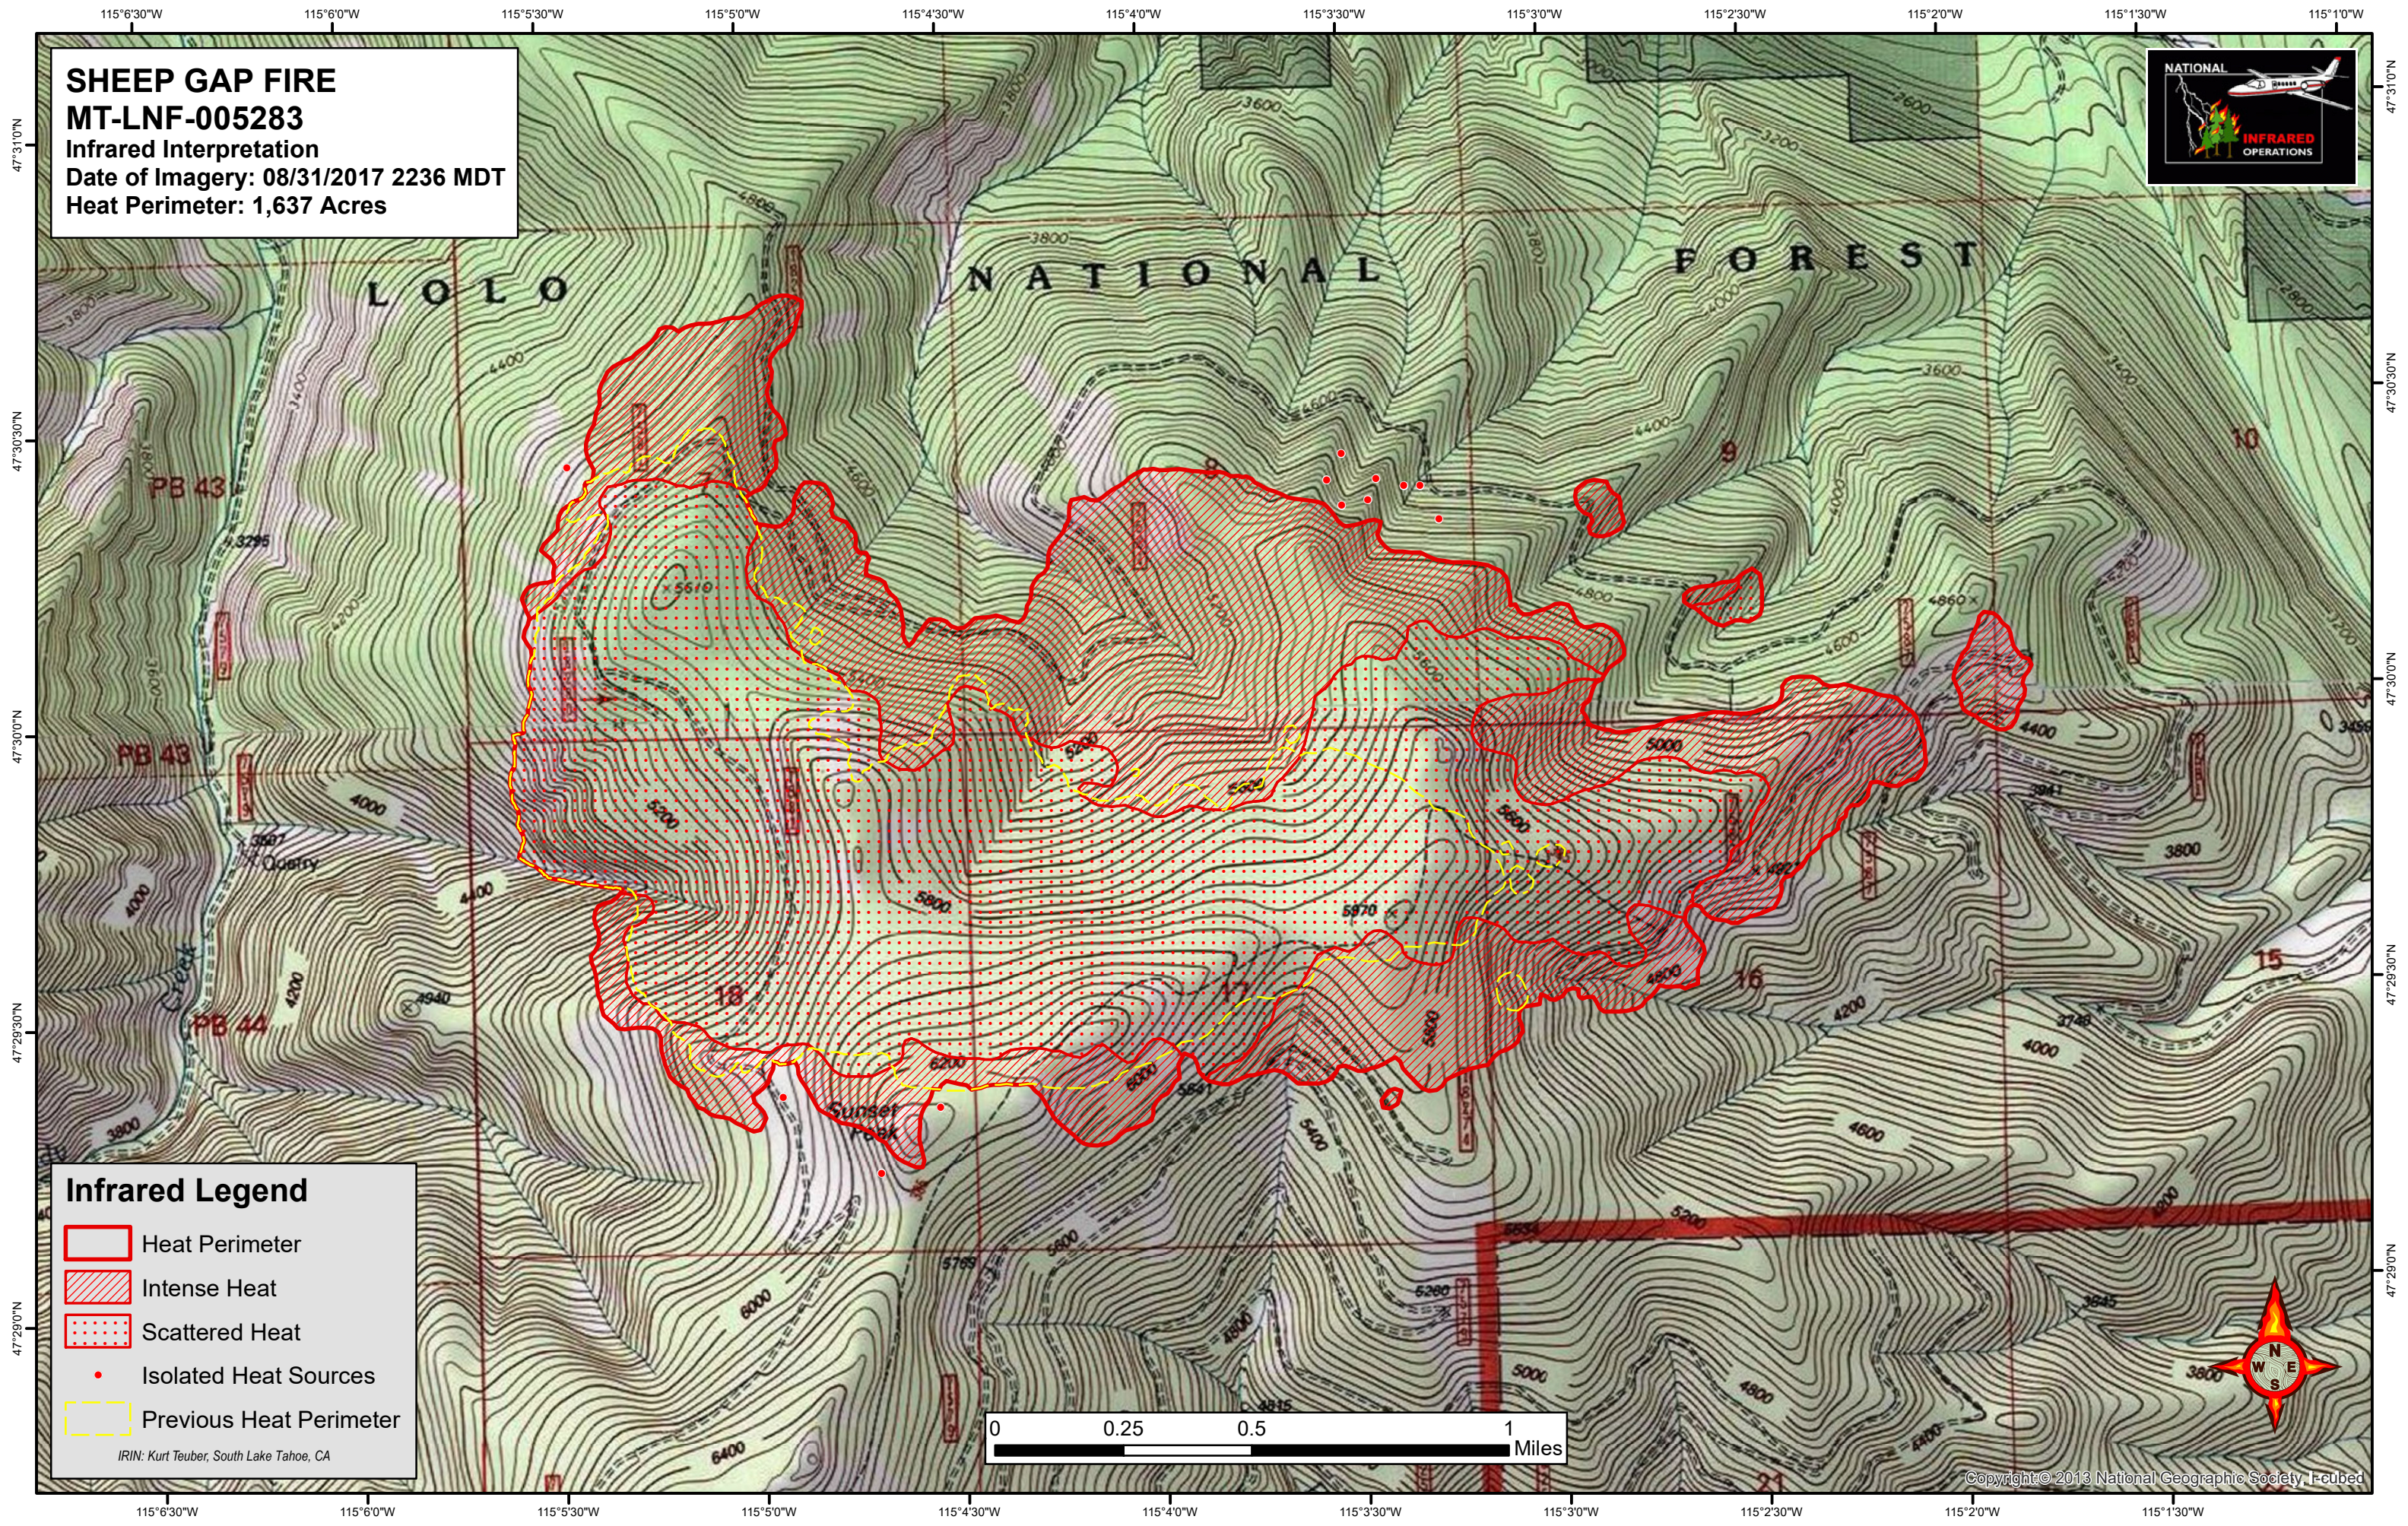

SHEEP GAP FIRE
MT-LNF-005283
Infrared Interpretation
Date of Imagery: 08/31/2017 2236 MDT
Heat Perimeter: 1,637 Acres

Infrared Legend

- Heat Perimeter
- Intense Heat
- Scattered Heat
- Isolated Heat Sources
- Previous Heat Perimeter

IRIN: Kurt Teuber, South Lake Tahoe, CA