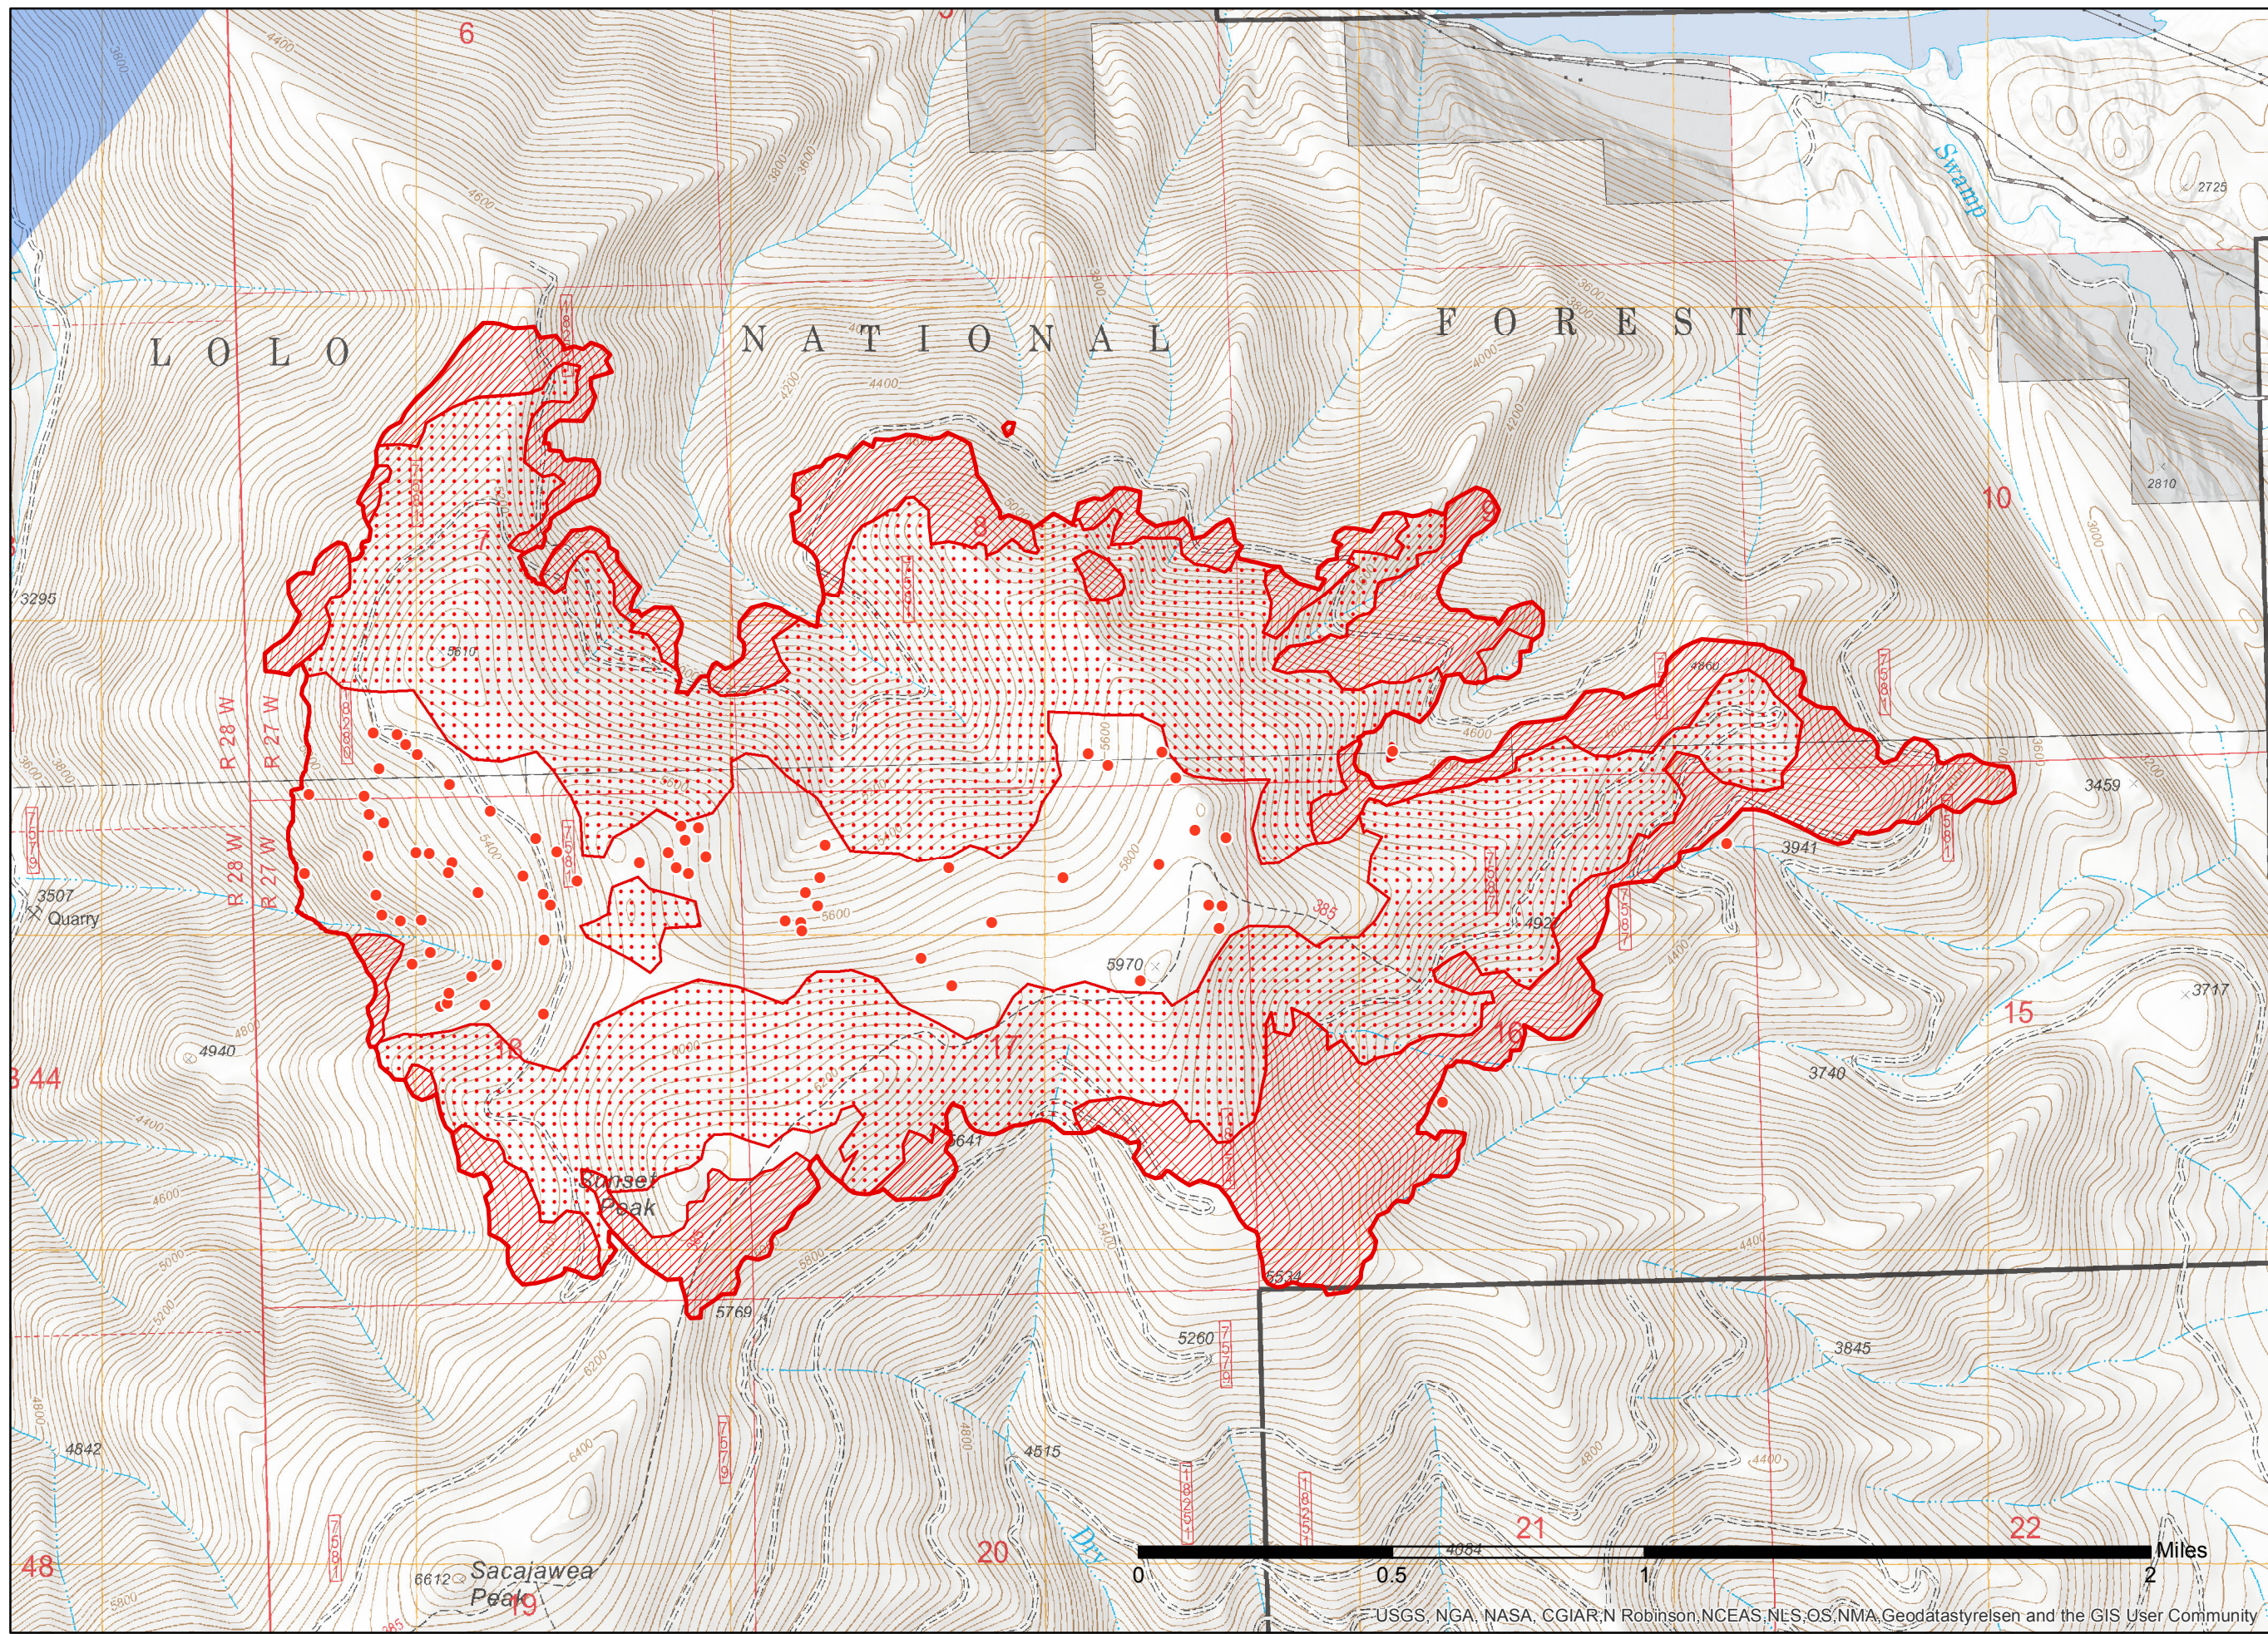

Highway 200 Complex Sheep Gap Infrared Map

Imagery Date:
9/1/17 @ 2333 MDT
Total Complex Acres: 3,996
Sheep Gap acres: 2242
IRIN: Maximillian Wahlberg

- Legend**
- Isolated Heat Source
 - ◆ Potential Heat Source
 - Heat Perimeter
 - Intense Heat
 - No data
 - Scattered Heat