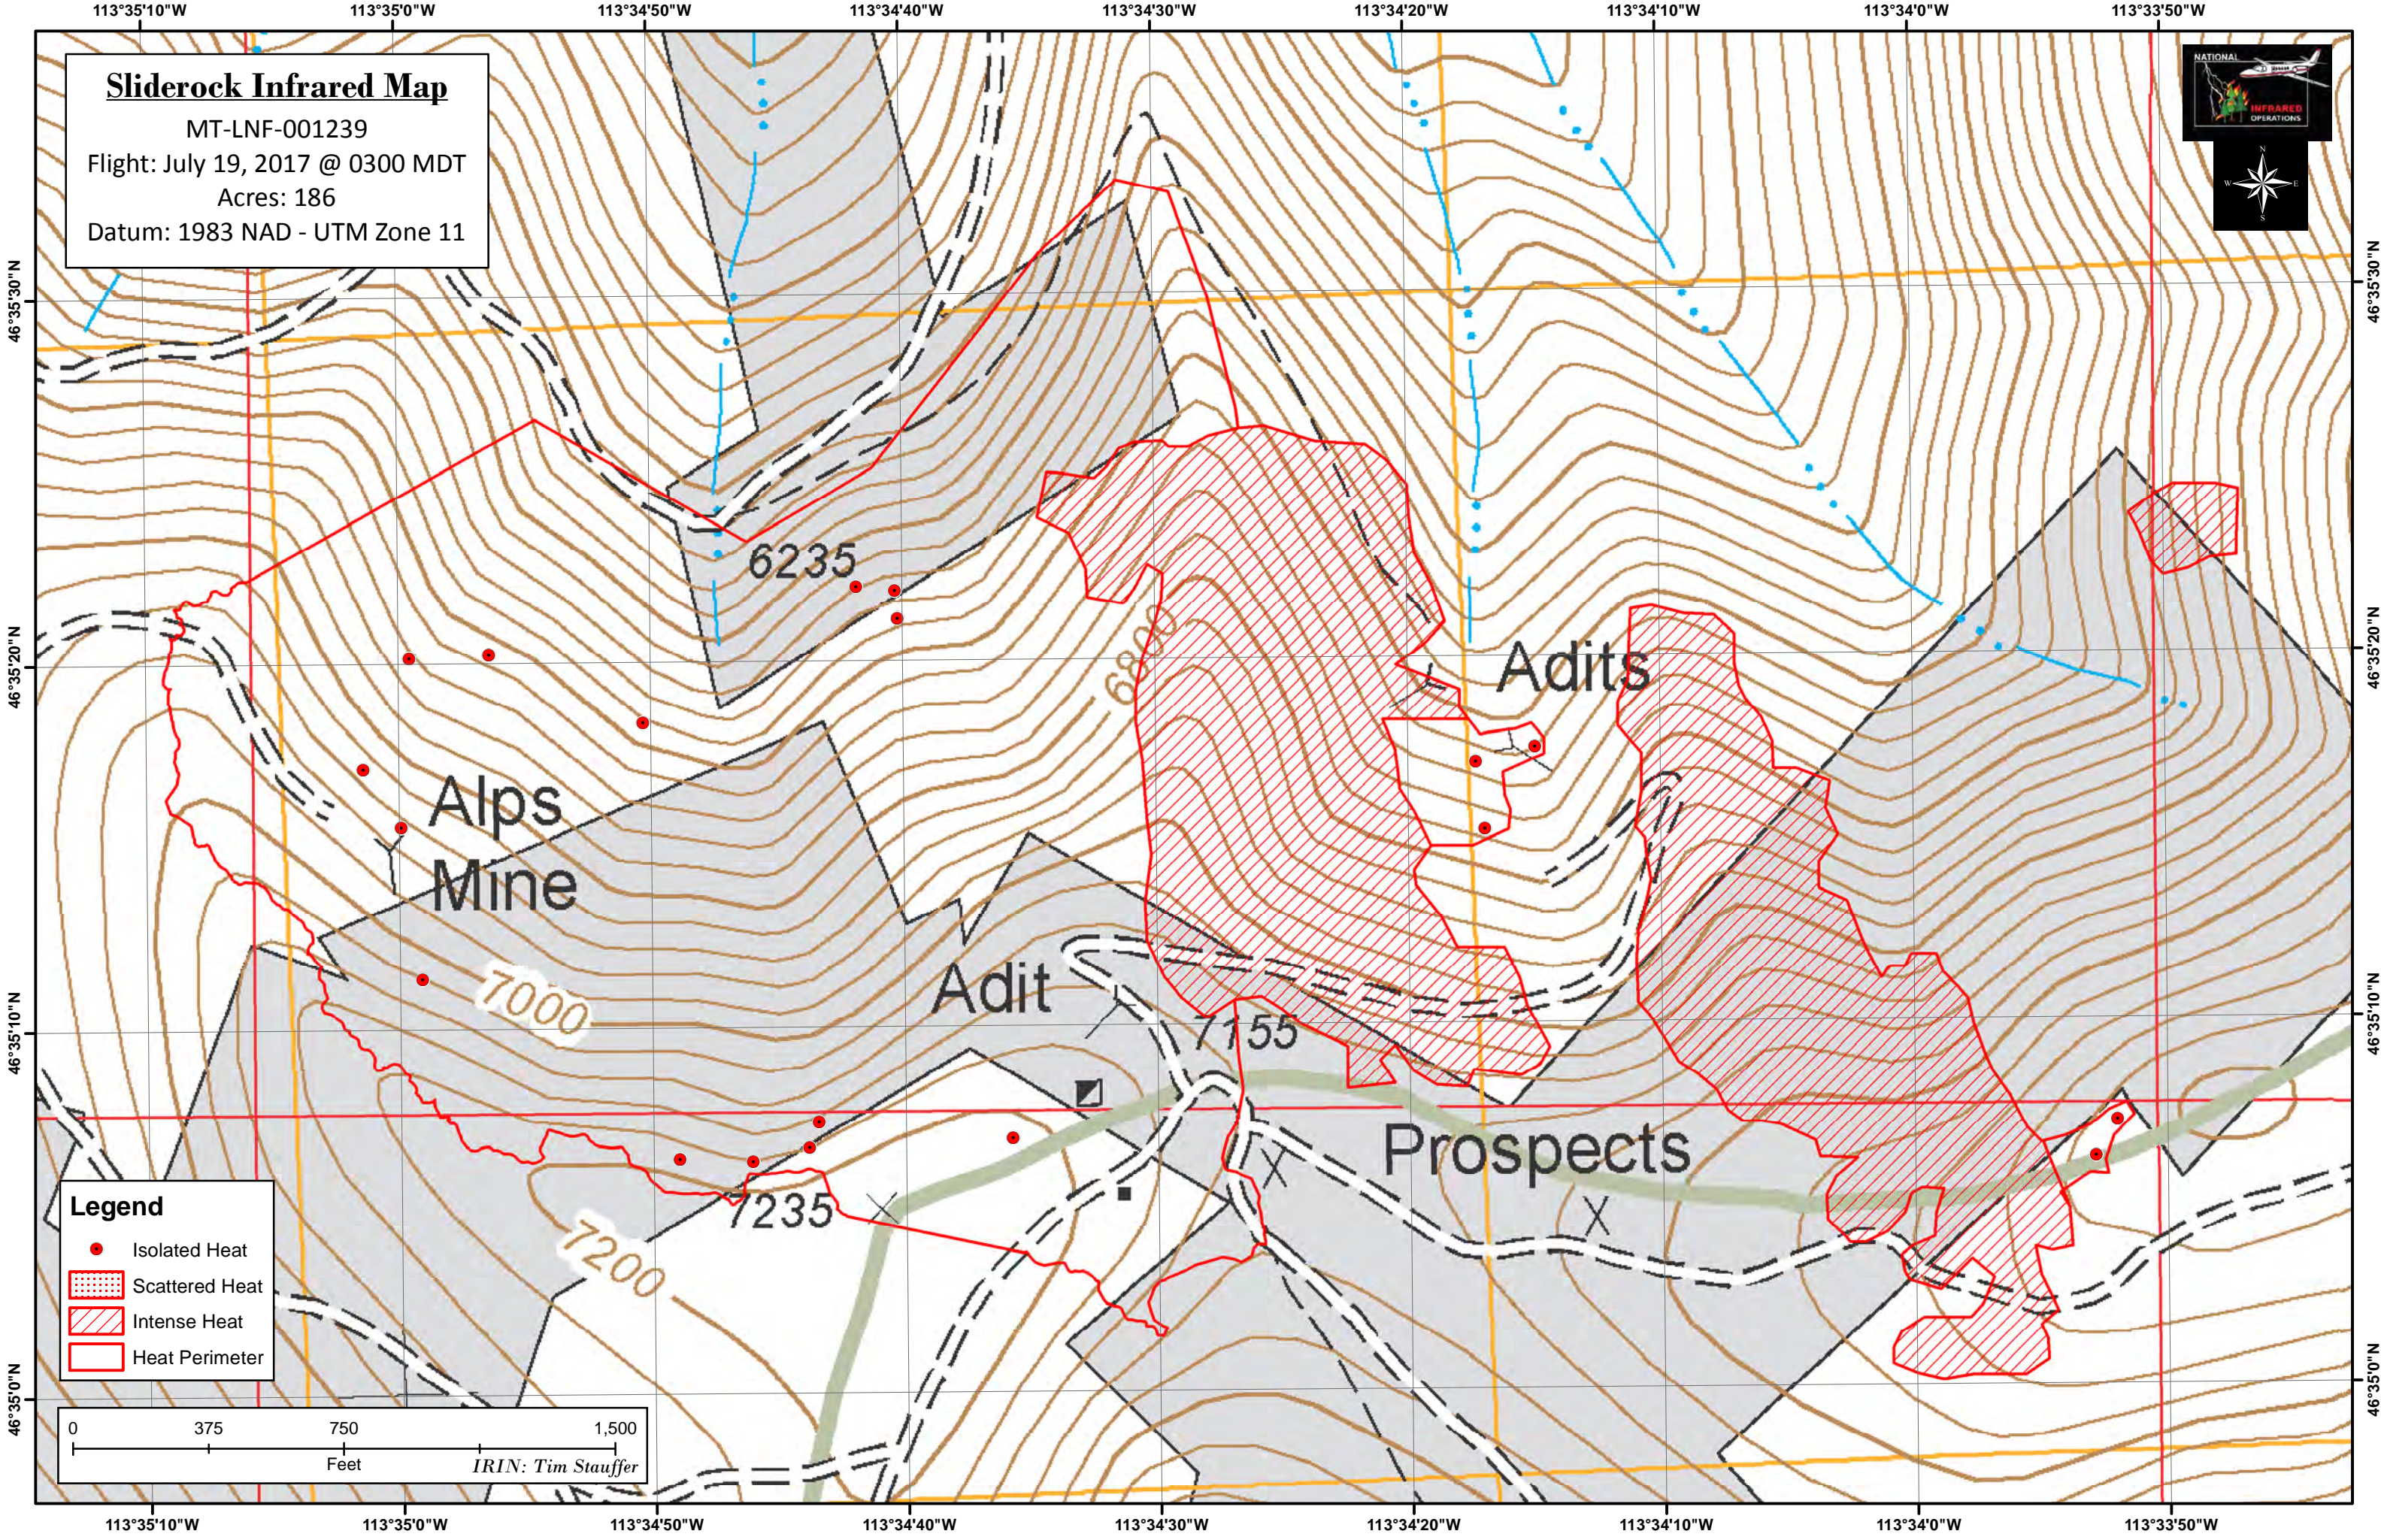

# Sliderock Infrared Map

MT-LNF-001239

Flight: July 19, 2017 @ 0300 MDT

Acres: 186

Datum: 1983 NAD - UTM Zone 11

**Legend**

- Isolated Heat
- ▨ Scattered Heat
- ▨ Intense Heat
- ▭ Heat Perimeter

113°35'10"W 113°35'0"W 113°34'50"W 113°34'40"W 113°34'30"W 113°34'20"W 113°34'10"W 113°34'0"W 113°33'50"W

46°35'30"N 46°35'20"N 46°35'10"N 46°35'0"N

Alps Mine

Adits

Prospects

Adit

6235

6800

7000

7155

7200

7235

0 375 750 1,500 Feet

IRIN: Tim Stauffer