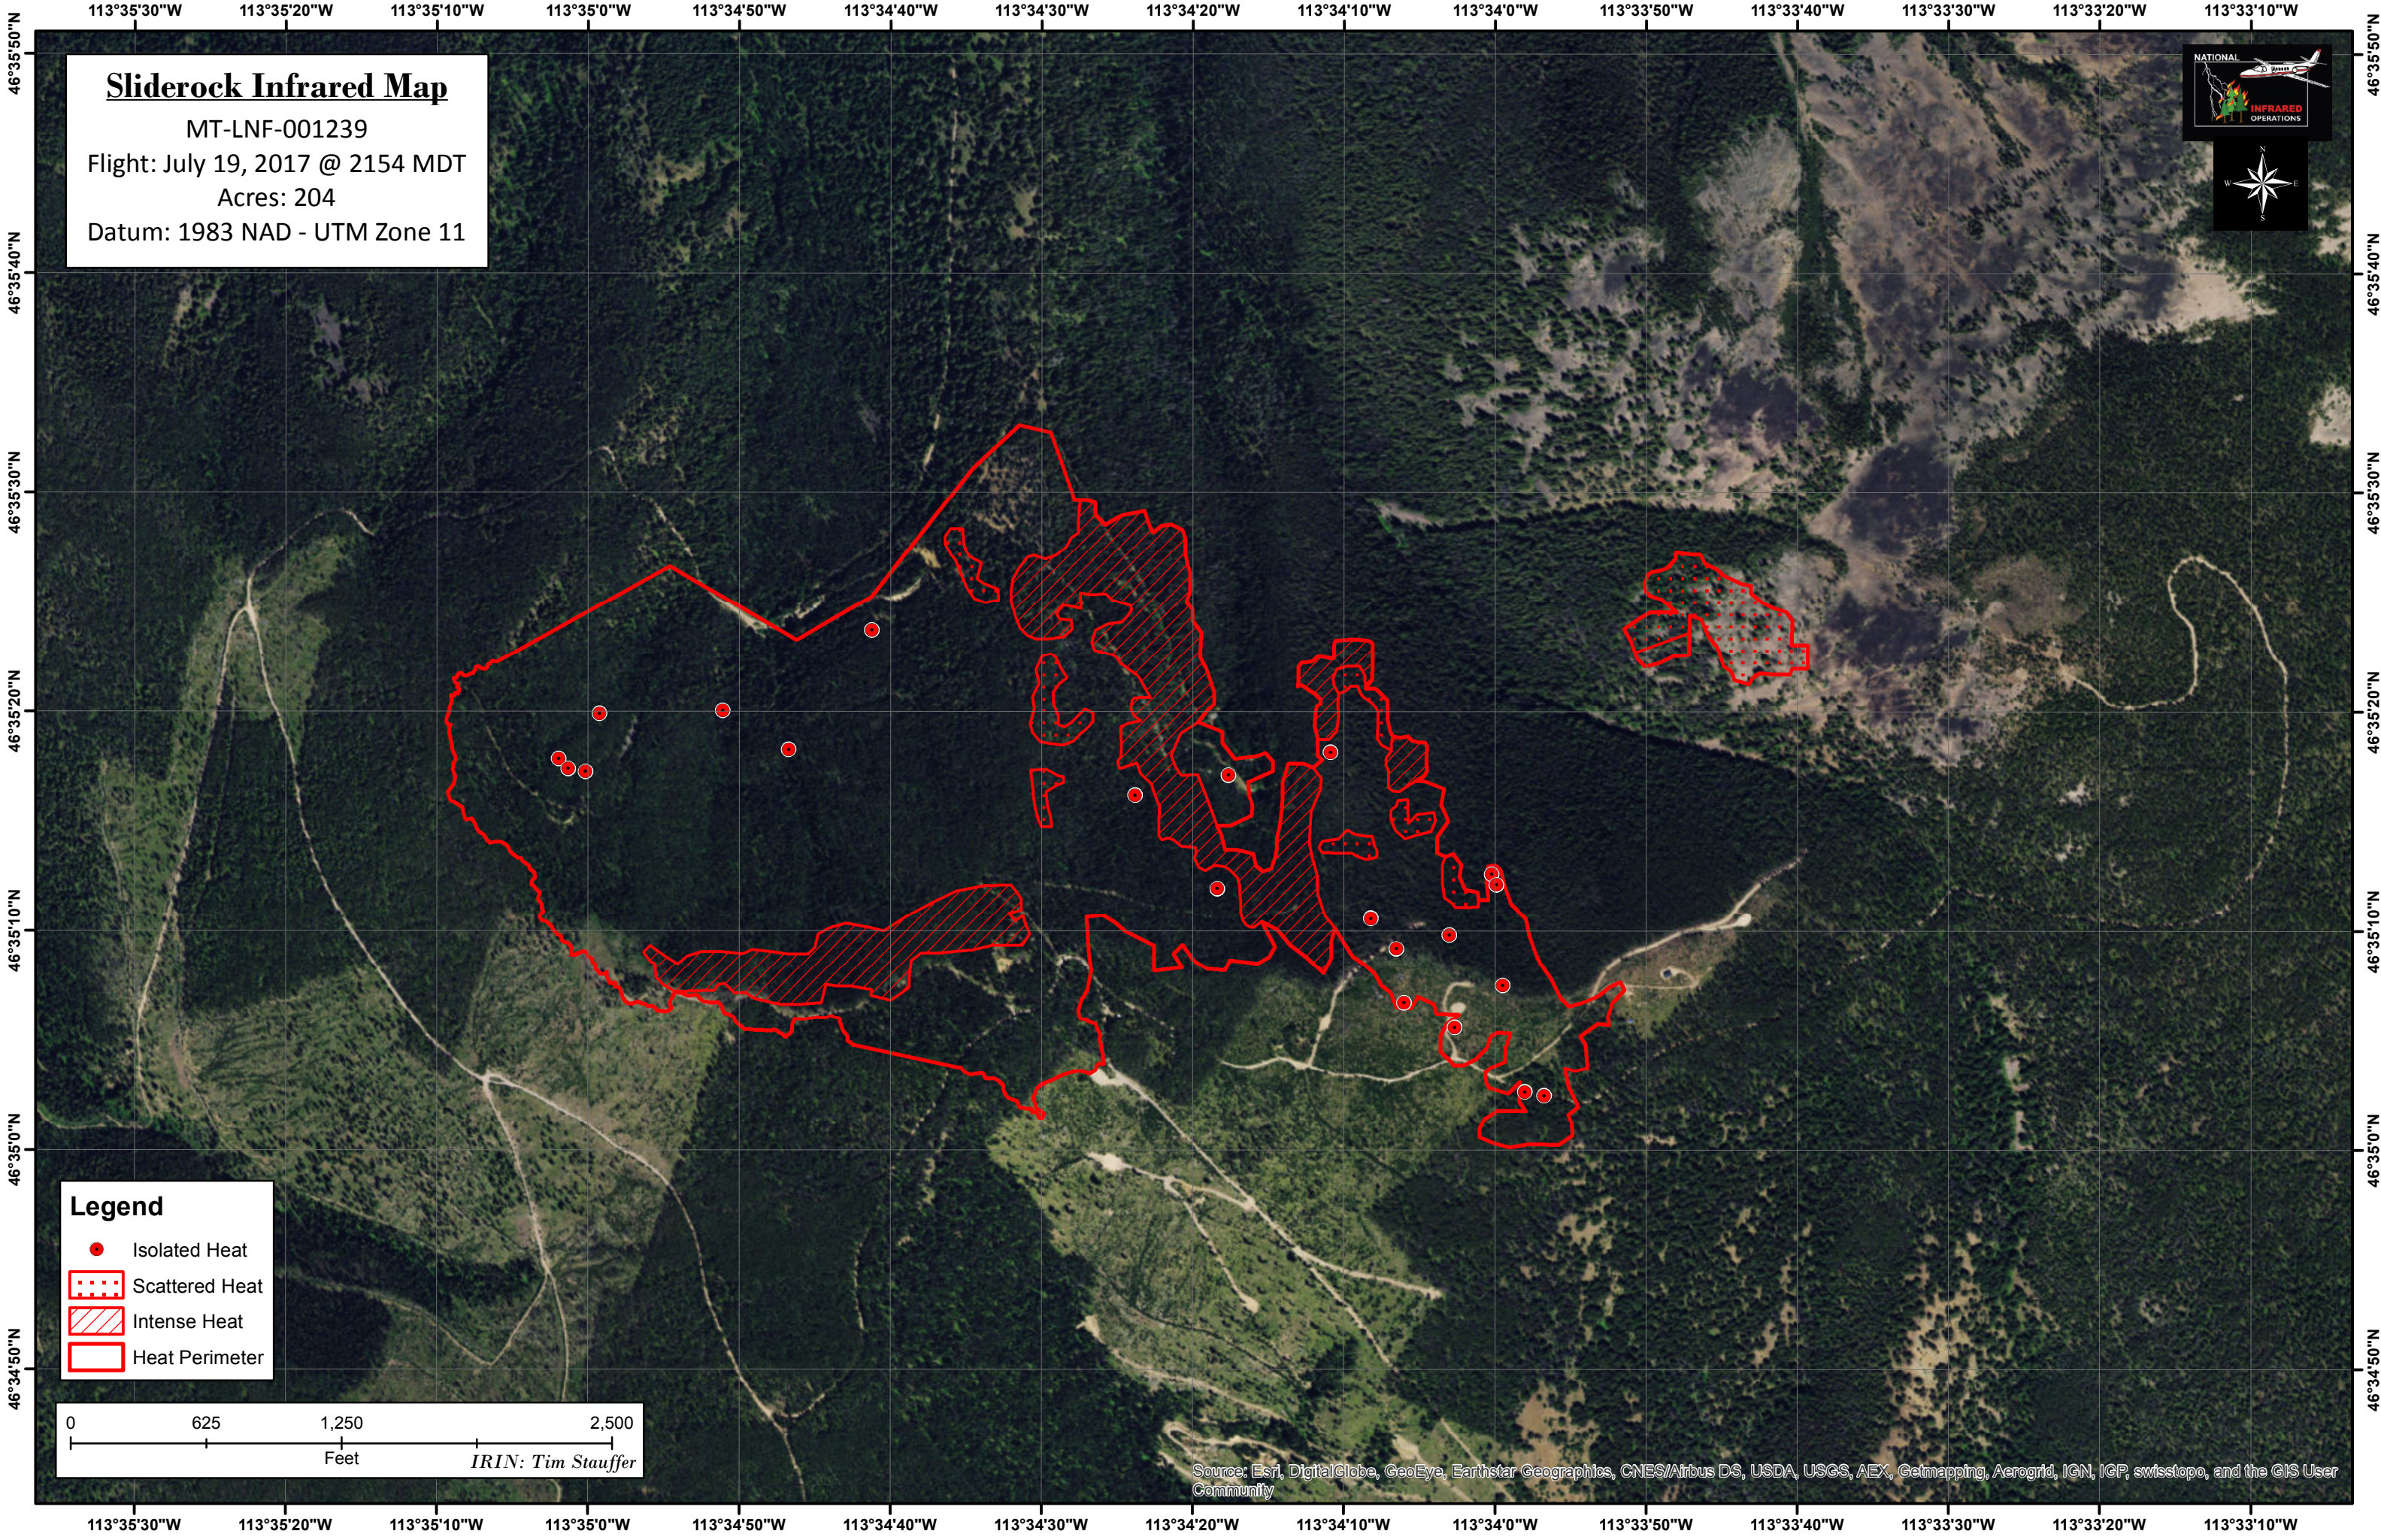

Sliderock Infrared Map

MT-LNF-001239

Flight: July 19, 2017 @ 2154 MDT

Acres: 204

Datum: 1983 NAD - UTM Zone 11

Legend

- Isolated Heat
- ▤ Scattered Heat
- ▨ Intense Heat
- ▭ Heat Perimeter

Source: Esri, DigitalGlobe, GeoEye, Earthstar Geographics, CNES/Airbus DS, USDA, USGS, AEX, Getmapping, Aerogrid, IGN, IGP, swisstopo, and the GIS User Community