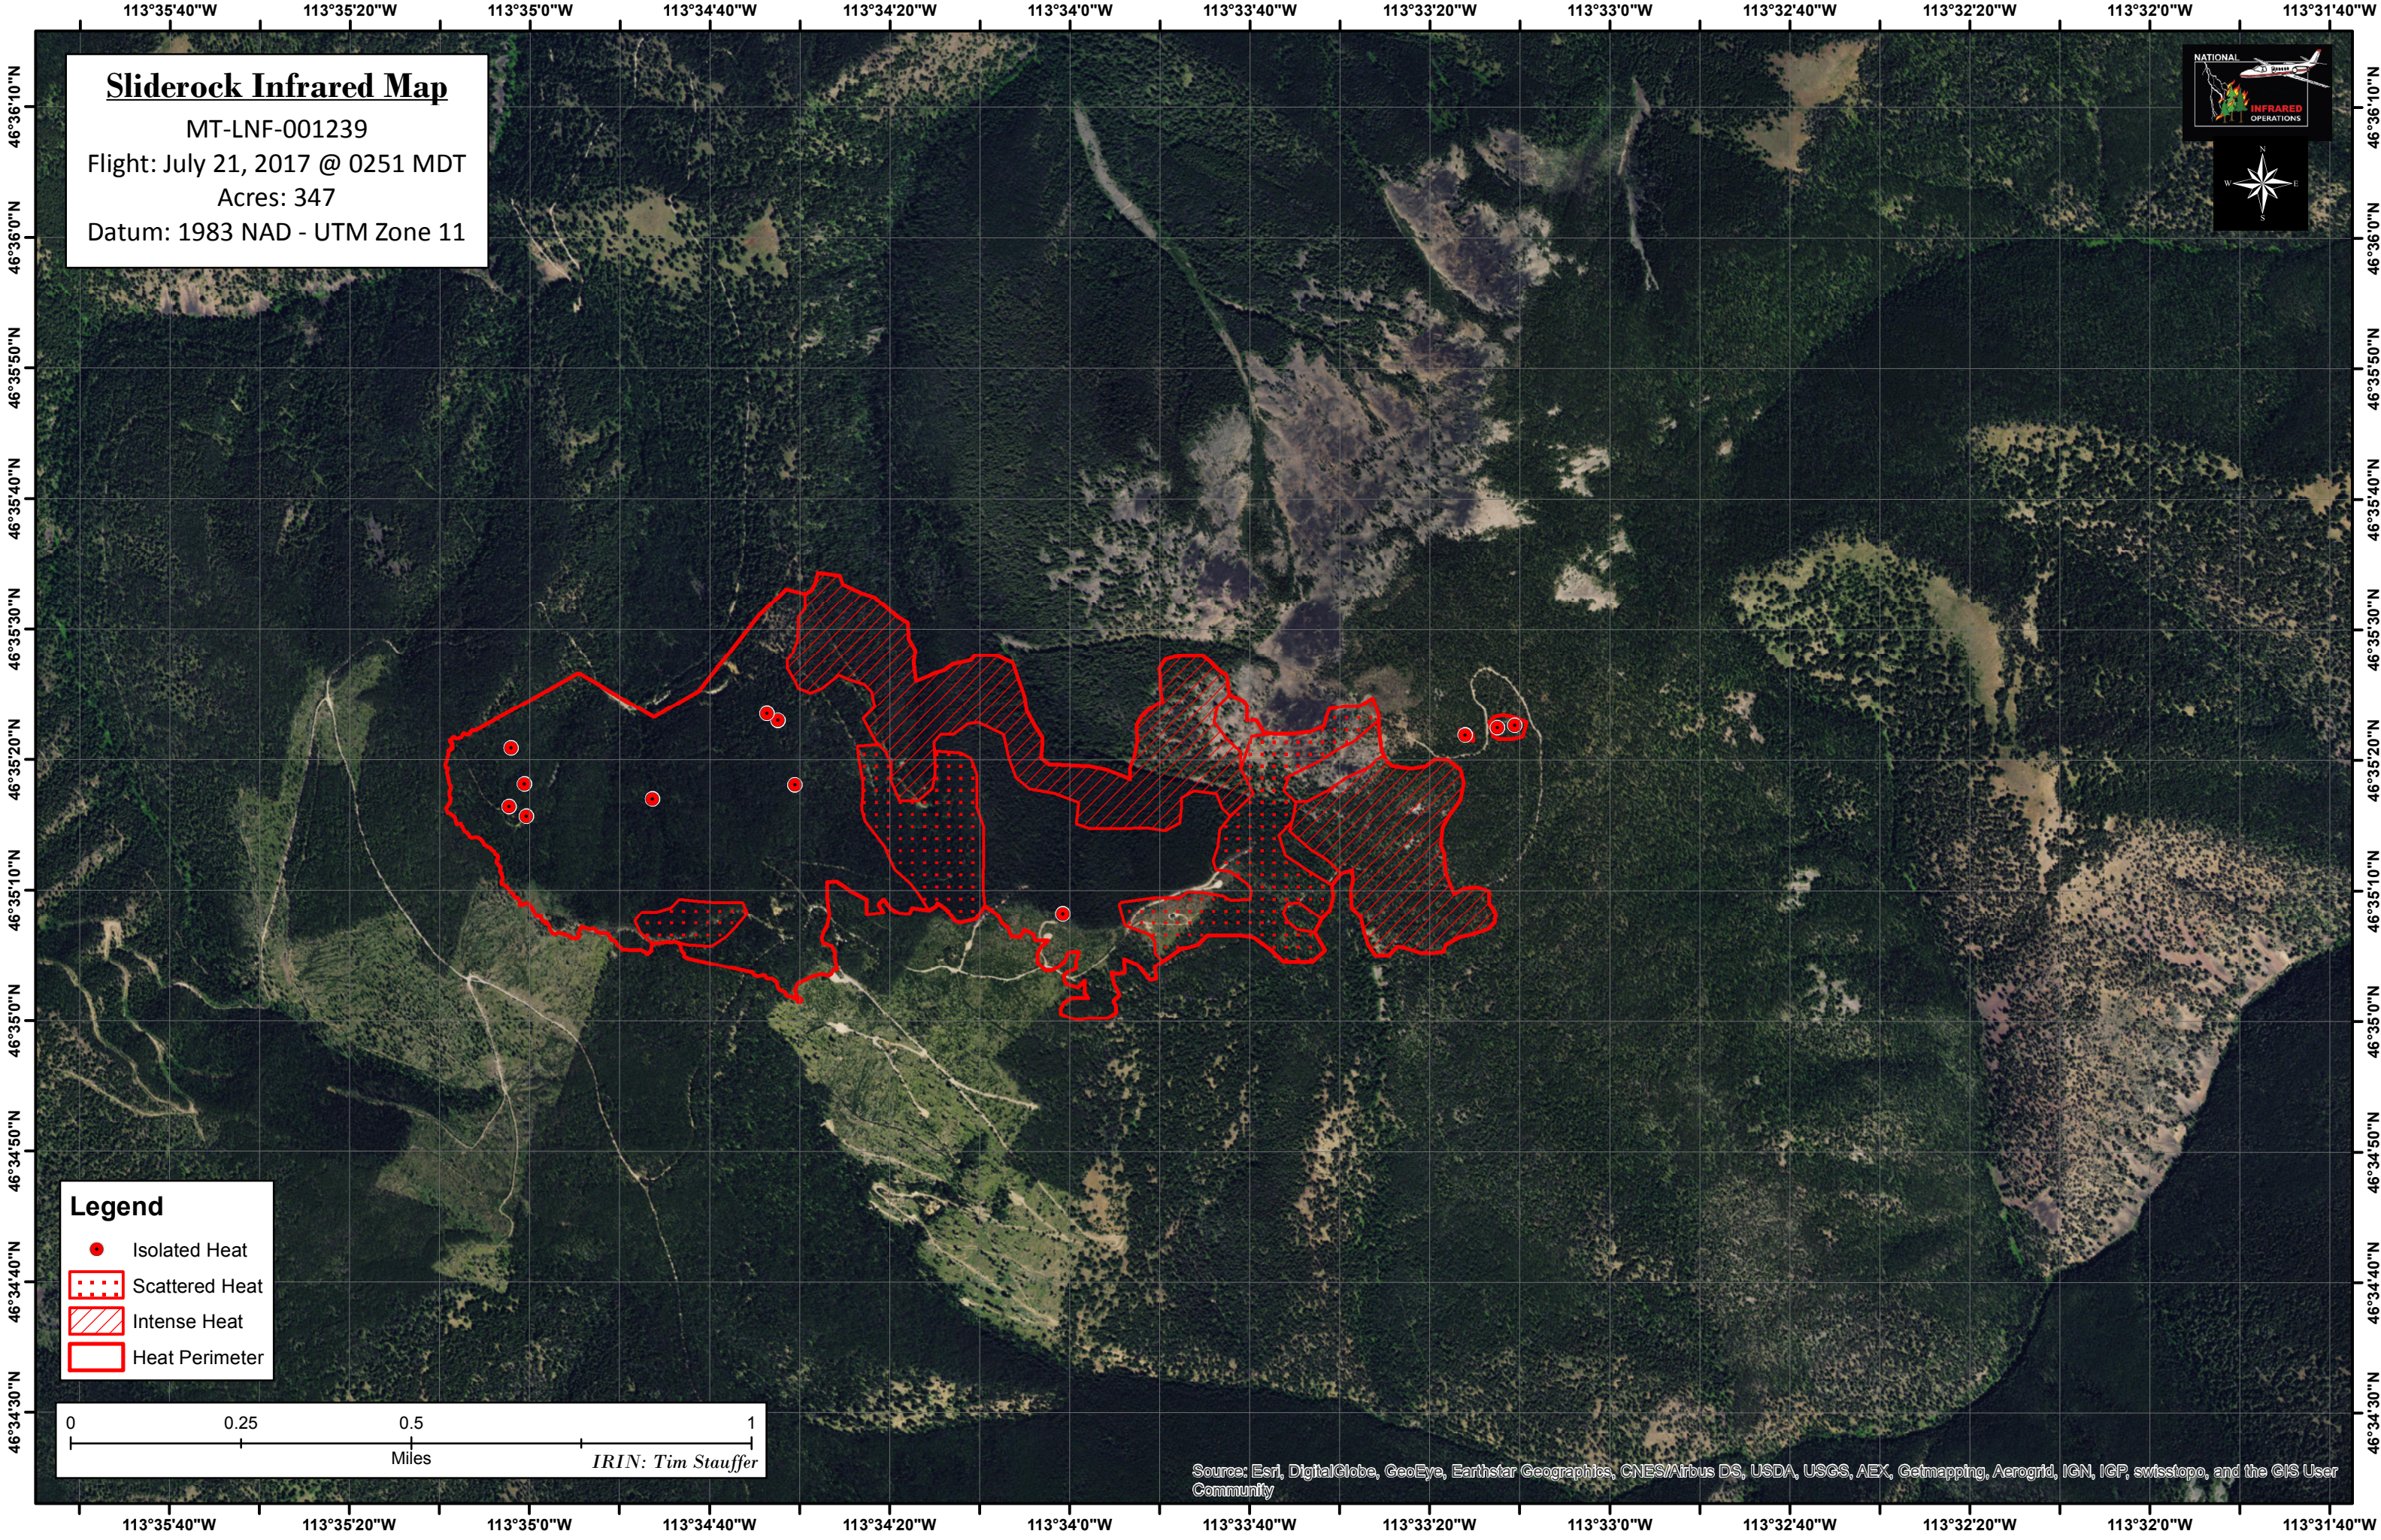

Sliderock Infrared Map

MT-LNF-001239

Flight: July 21, 2017 @ 0251 MDT

Acres: 347

Datum: 1983 NAD - UTM Zone 11

Legend

- Isolated Heat
- ▤ Scattered Heat
- ▨ Intense Heat
- ▭ Heat Perimeter

Source: Esri, DigitalGlobe, GeoEye, Earthstar Geographics, CNES/Airbus DS, USDA, USGS, AEX, Getmapping, Aerogrid, IGN, IGP, swisstopo, and the GIS User Community