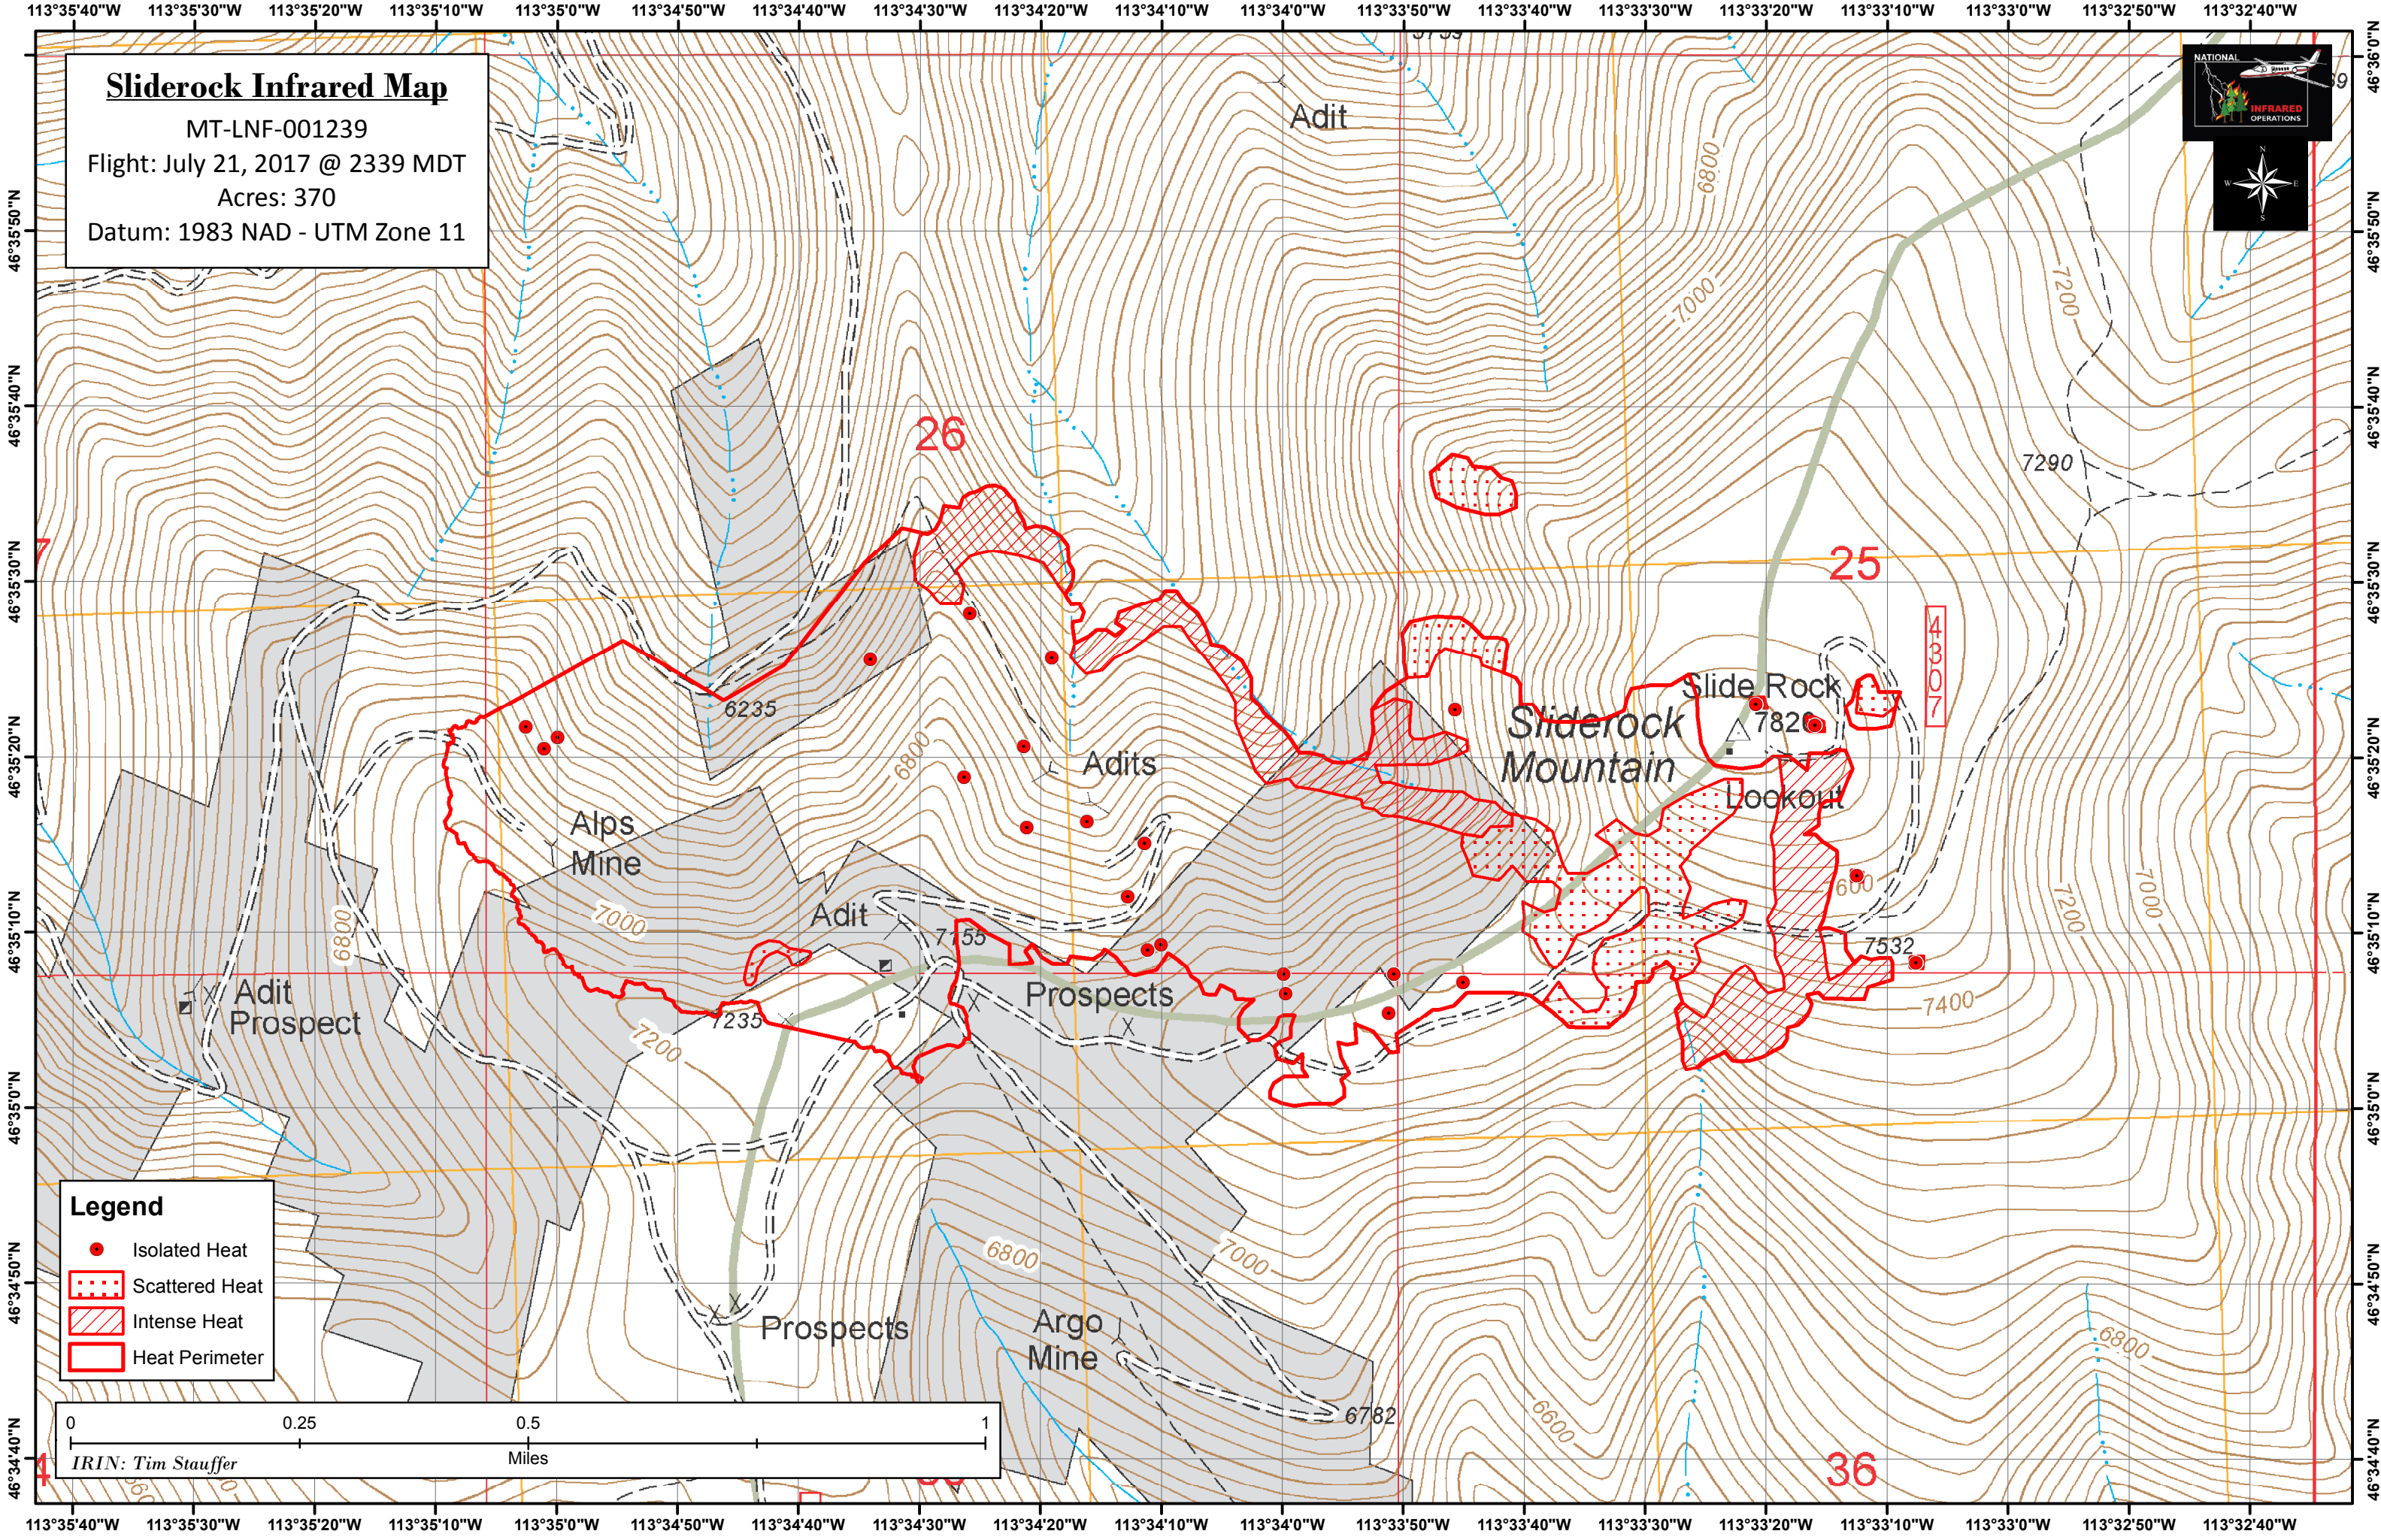

Sliderock Infrared Map

MT-LNF-001239

Flight: July 21, 2017 @ 2339 MDT

Acres: 370

Datum: 1983 NAD - UTM Zone 11

Legend

- Isolated Heat
- ▨ Scattered Heat
- ▨ Intense Heat
- ▭ Heat Perimeter