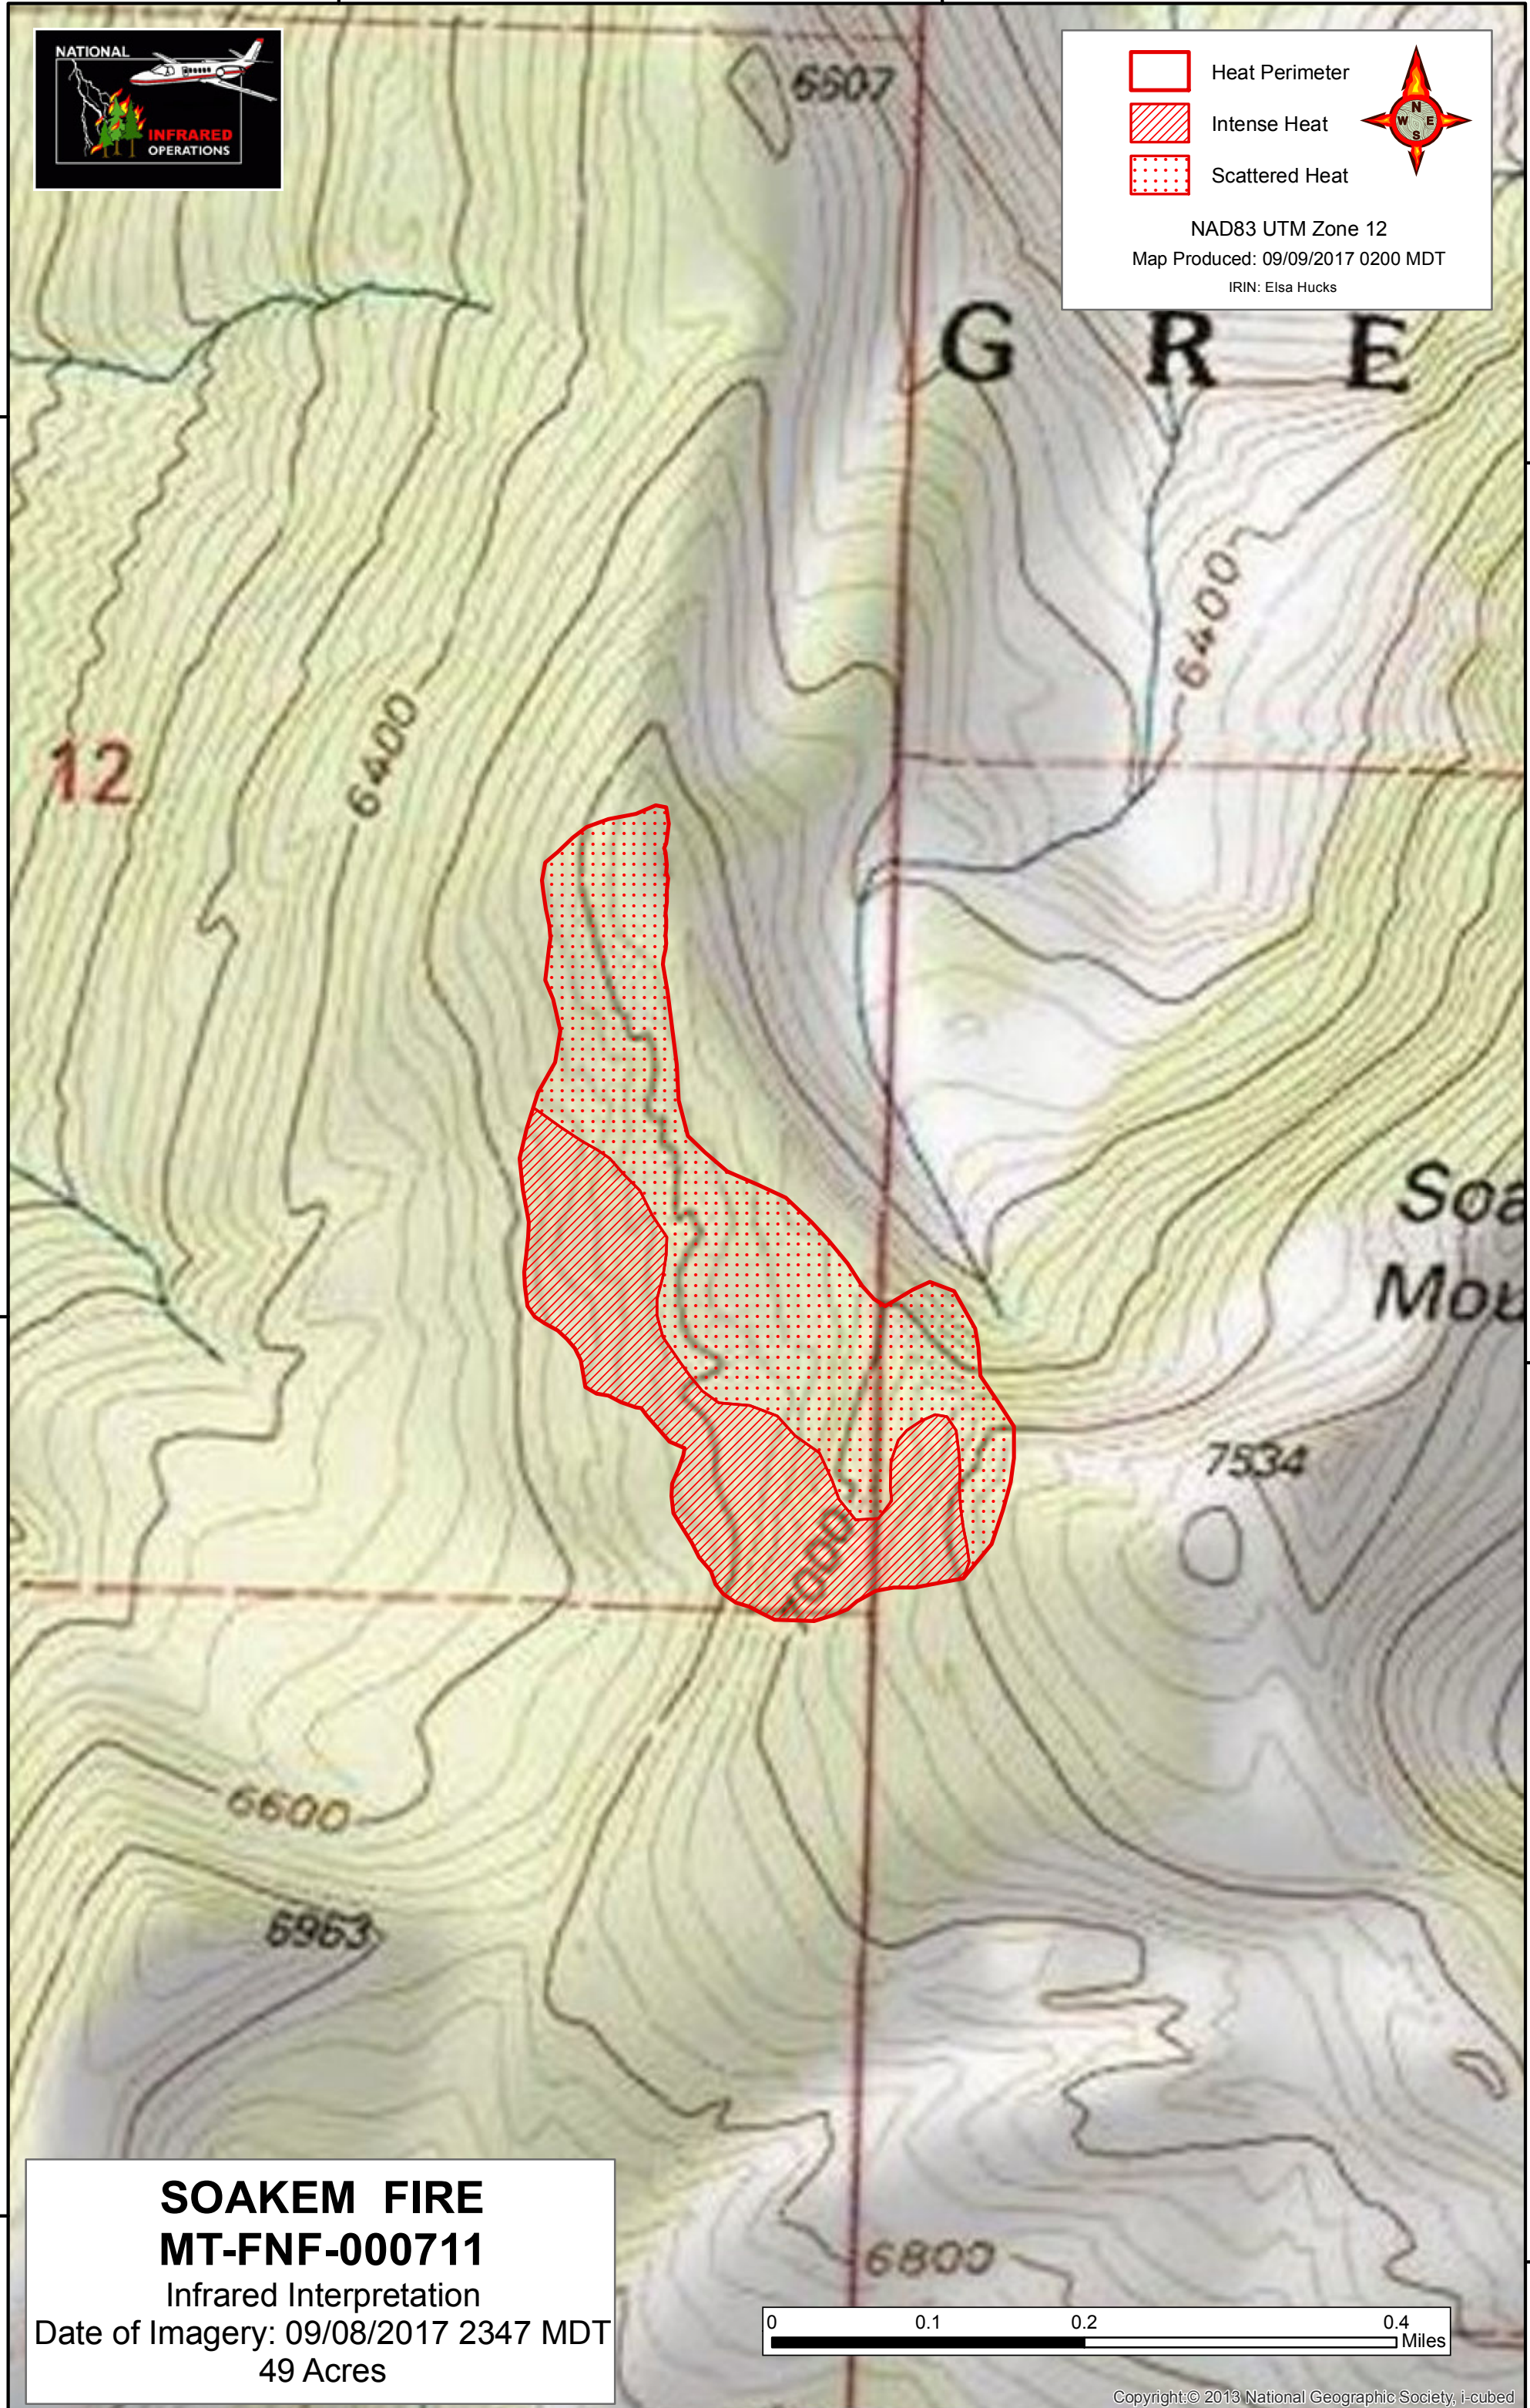

 Heat Perimeter
 Intense Heat
 Scattered Heat

NAD83 UTM Zone 12
 Map Produced: 09/09/2017 0200 MDT
 IRIN: Elsa Hucks

SOAKEM FIRE
MT-FNF-000711
 Infrared Interpretation
 Date of Imagery: 09/08/2017 2347 MDT
 49 Acres