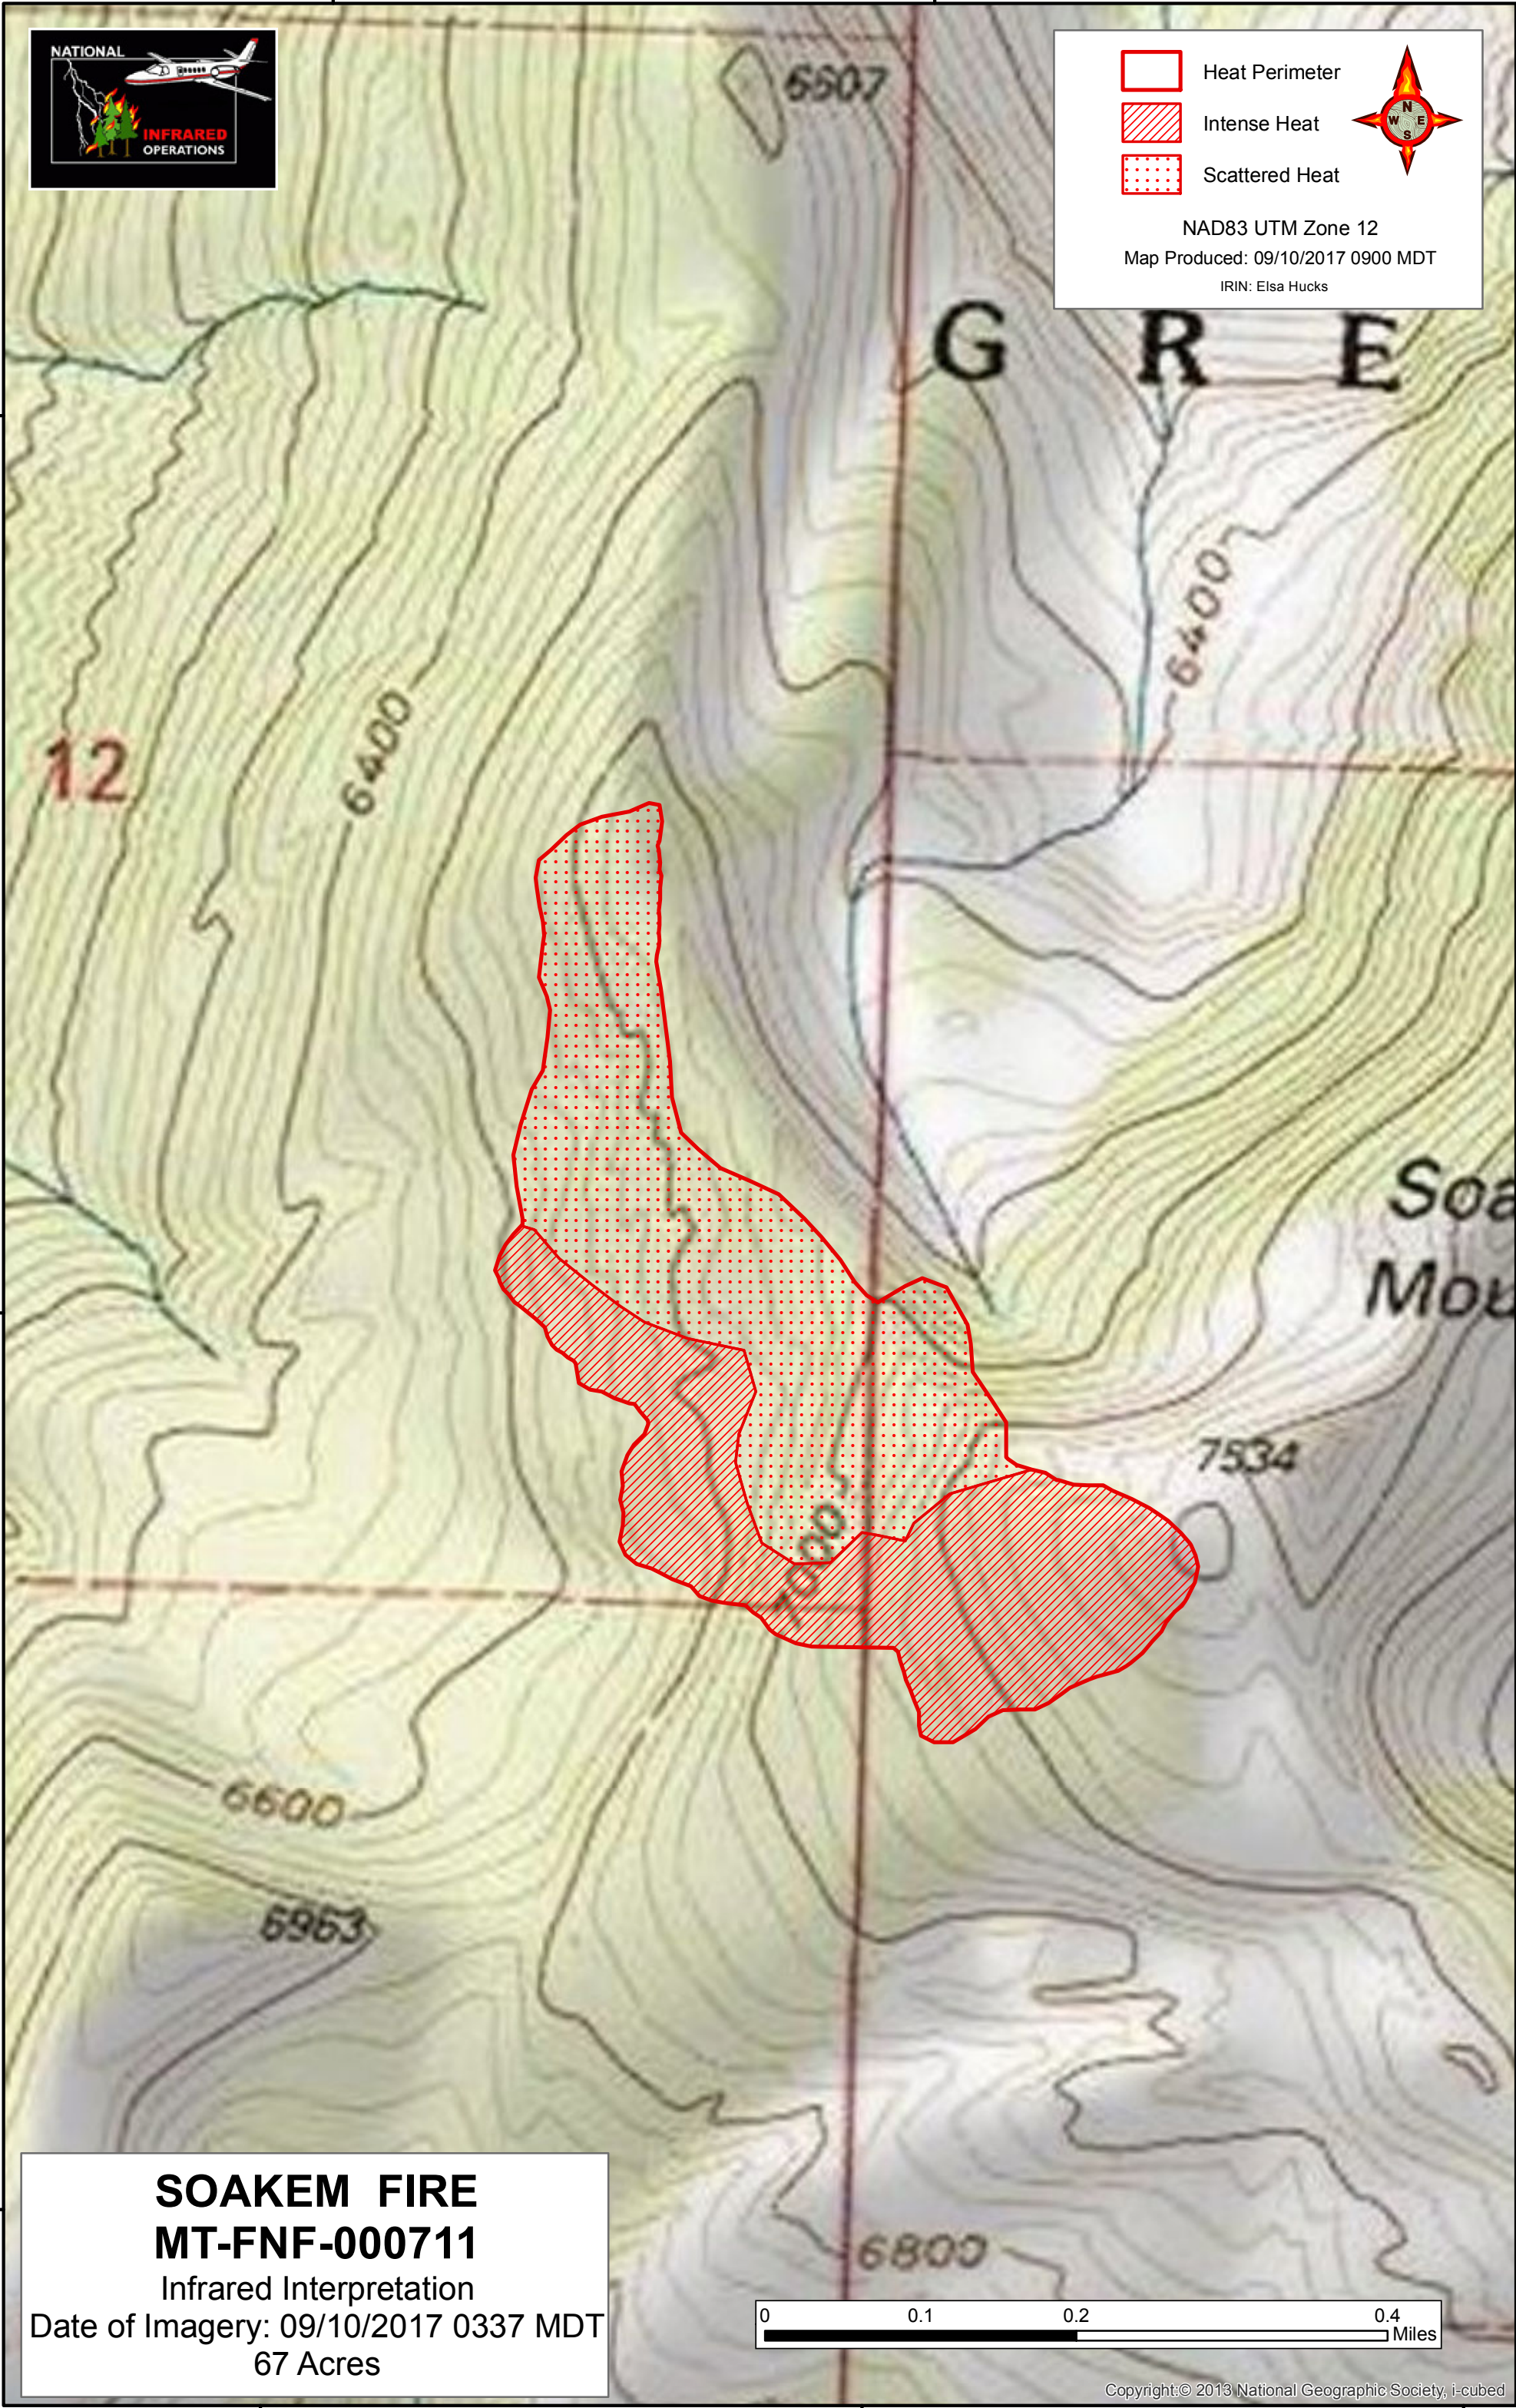

 Heat Perimeter
 Intense Heat
 Scattered Heat

NAD83 UTM Zone 12
 Map Produced: 09/10/2017 0900 MDT
 IRIN: Elsa Hucks

SOAKEM FIRE
MT-FNF-000711
 Infrared Interpretation
 Date of Imagery: 09/10/2017 0337 MDT
 67 Acres