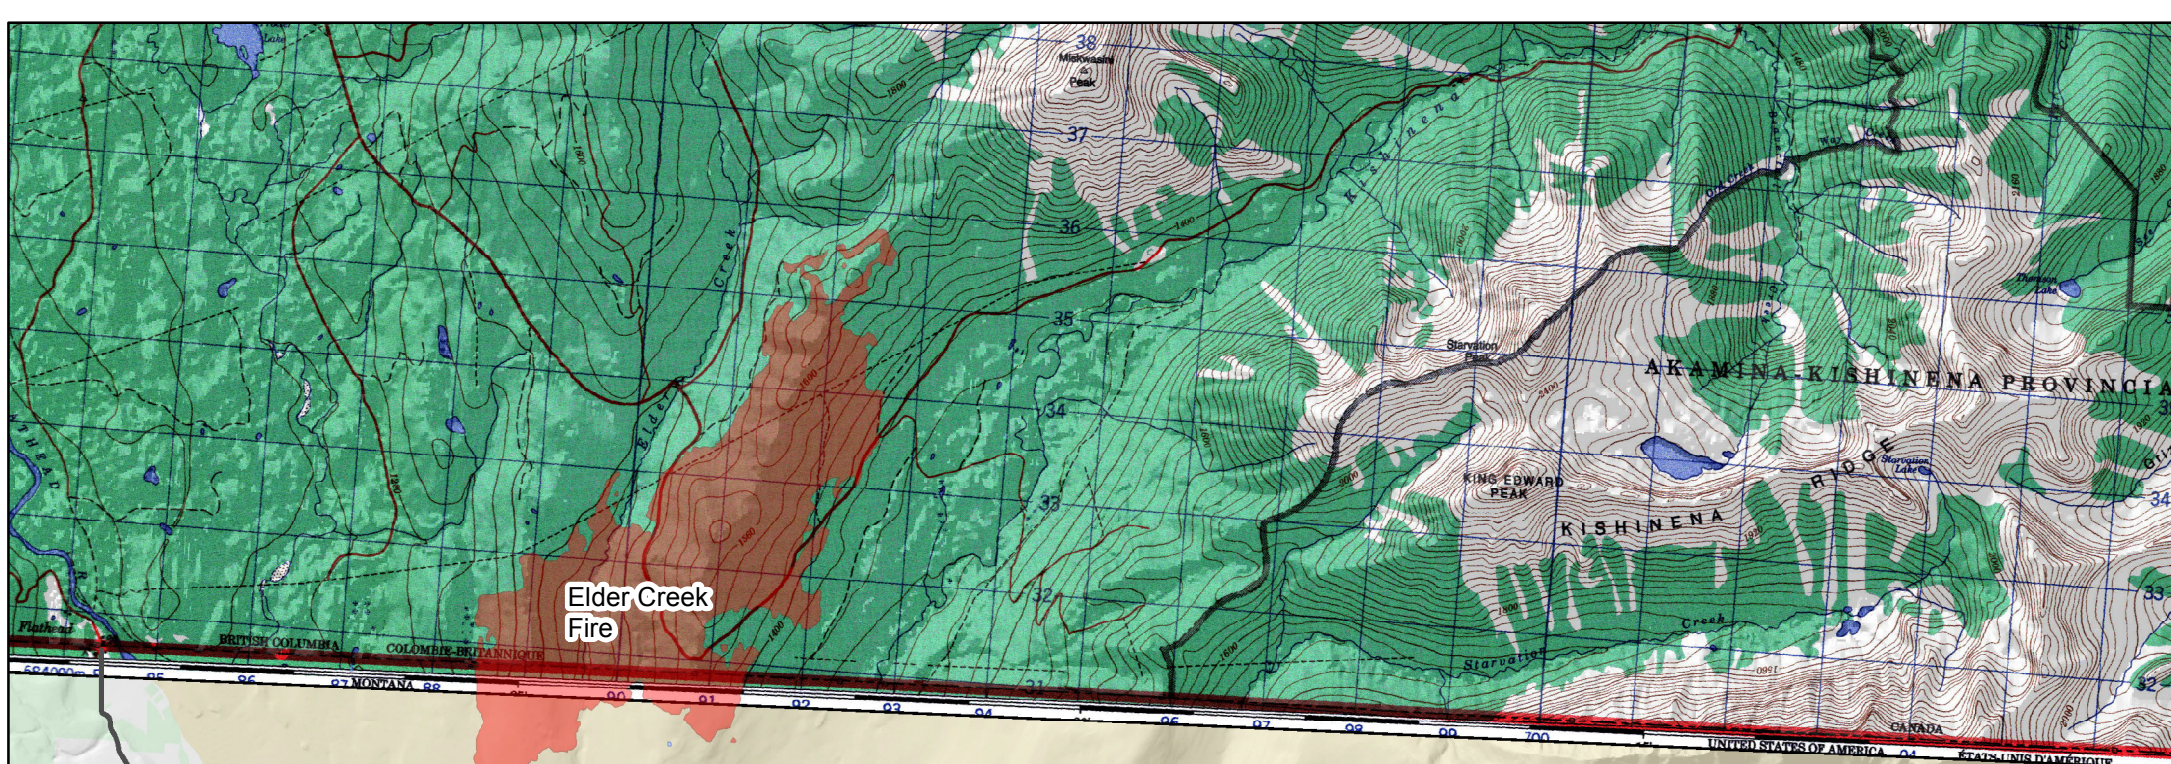

Sprague, Adair Peak and Elder Creek Fires

Air Operations Map

September 14, 2017

Point Type	Label	Coordinates	Remarks
Incident Command Post	ICP	48 27.66, -113 59.18	Near KOA campground
Helibase	Helibase	48 27.8, -113 59.46	KOA airstrip
Helispot	H-1	48 37.57, -113 49.89	Mt. Brown trail switchback
Helispot	H-2	48 36.36, -113 47.18	Sperry Chalet 6,590'
Helispot	H-3	48 36.13, -113 51.63	Type 3 with tundra pads only
Helispot	H-4	48 31.735, -113 45.065	North end of Harrison Lake
Helispot	H-10	48 44.10, -114 08.10	Adair - Lower Cabin
Helispot	H-20	48 46.50, -114 01.32	Adair - Upper Cabin
Drop Point	DP-1	48 36.96, -113 52.4	Near Lake McDonald Lodge
Drop Point	DP-2	48 36.99, -113 52.78	Northwest of DP-1 (approx. 0.25 mi)
Drop Point	DP-3	48 37.18, -113 54.44	North of DP-1 (approx. 0.25 mi)
Drop Point	DP-10	48 36.54, -113 50.95	Crystal Ford
Drop Point	DP-20	48 36.5, -113 47.17	Sperry Chalet
Drop Point	DP-30	48 37.73, -113 50.01	Mt. Brown Lookout 7,350'
Dip Site	Fish Lake	48 36.04, -113 51.61	4,160'
Dip Site	Lake Ellen Wilson	48 35.88, -113 45.6	5,940'
Dip Site	John's Lake	48 38.25, -113 51.41	3,340'
Dip Site	Lake Mc Donald	48 37.62, -113 52.68	3,150' Dip anywhere on lake
Sling Site	Apgar	48 30.58, -113 59.98	Near GNP horse corral
Sling Site	Harrison Lake	48 31.637, -113 45.365	Northwest side of Harrison Lake next to Harrison Cabin
Sling Site (Proposed)	Logging Lake South	48 44.436, -114 7.787	South end of Logging Lake next to cabin
Sling Site (Proposed)	Logging Lake North	48 46.615, -114 1.42	North end of Logging Lake next to cabin

(X)	Division Break	(H)	Helibase	(F)	Lookout	(—)	Highways
(R)	Repeater	(●)	Helispot	(S)	Sling Site	(■)	Fire Perimeter
(+)	Dip Site	(■)	Incident Command Post	(S)	Staging Area	(■)	Waterbody
(●)	Drop Point	(A)	Internet Access	(W)	Water Source		