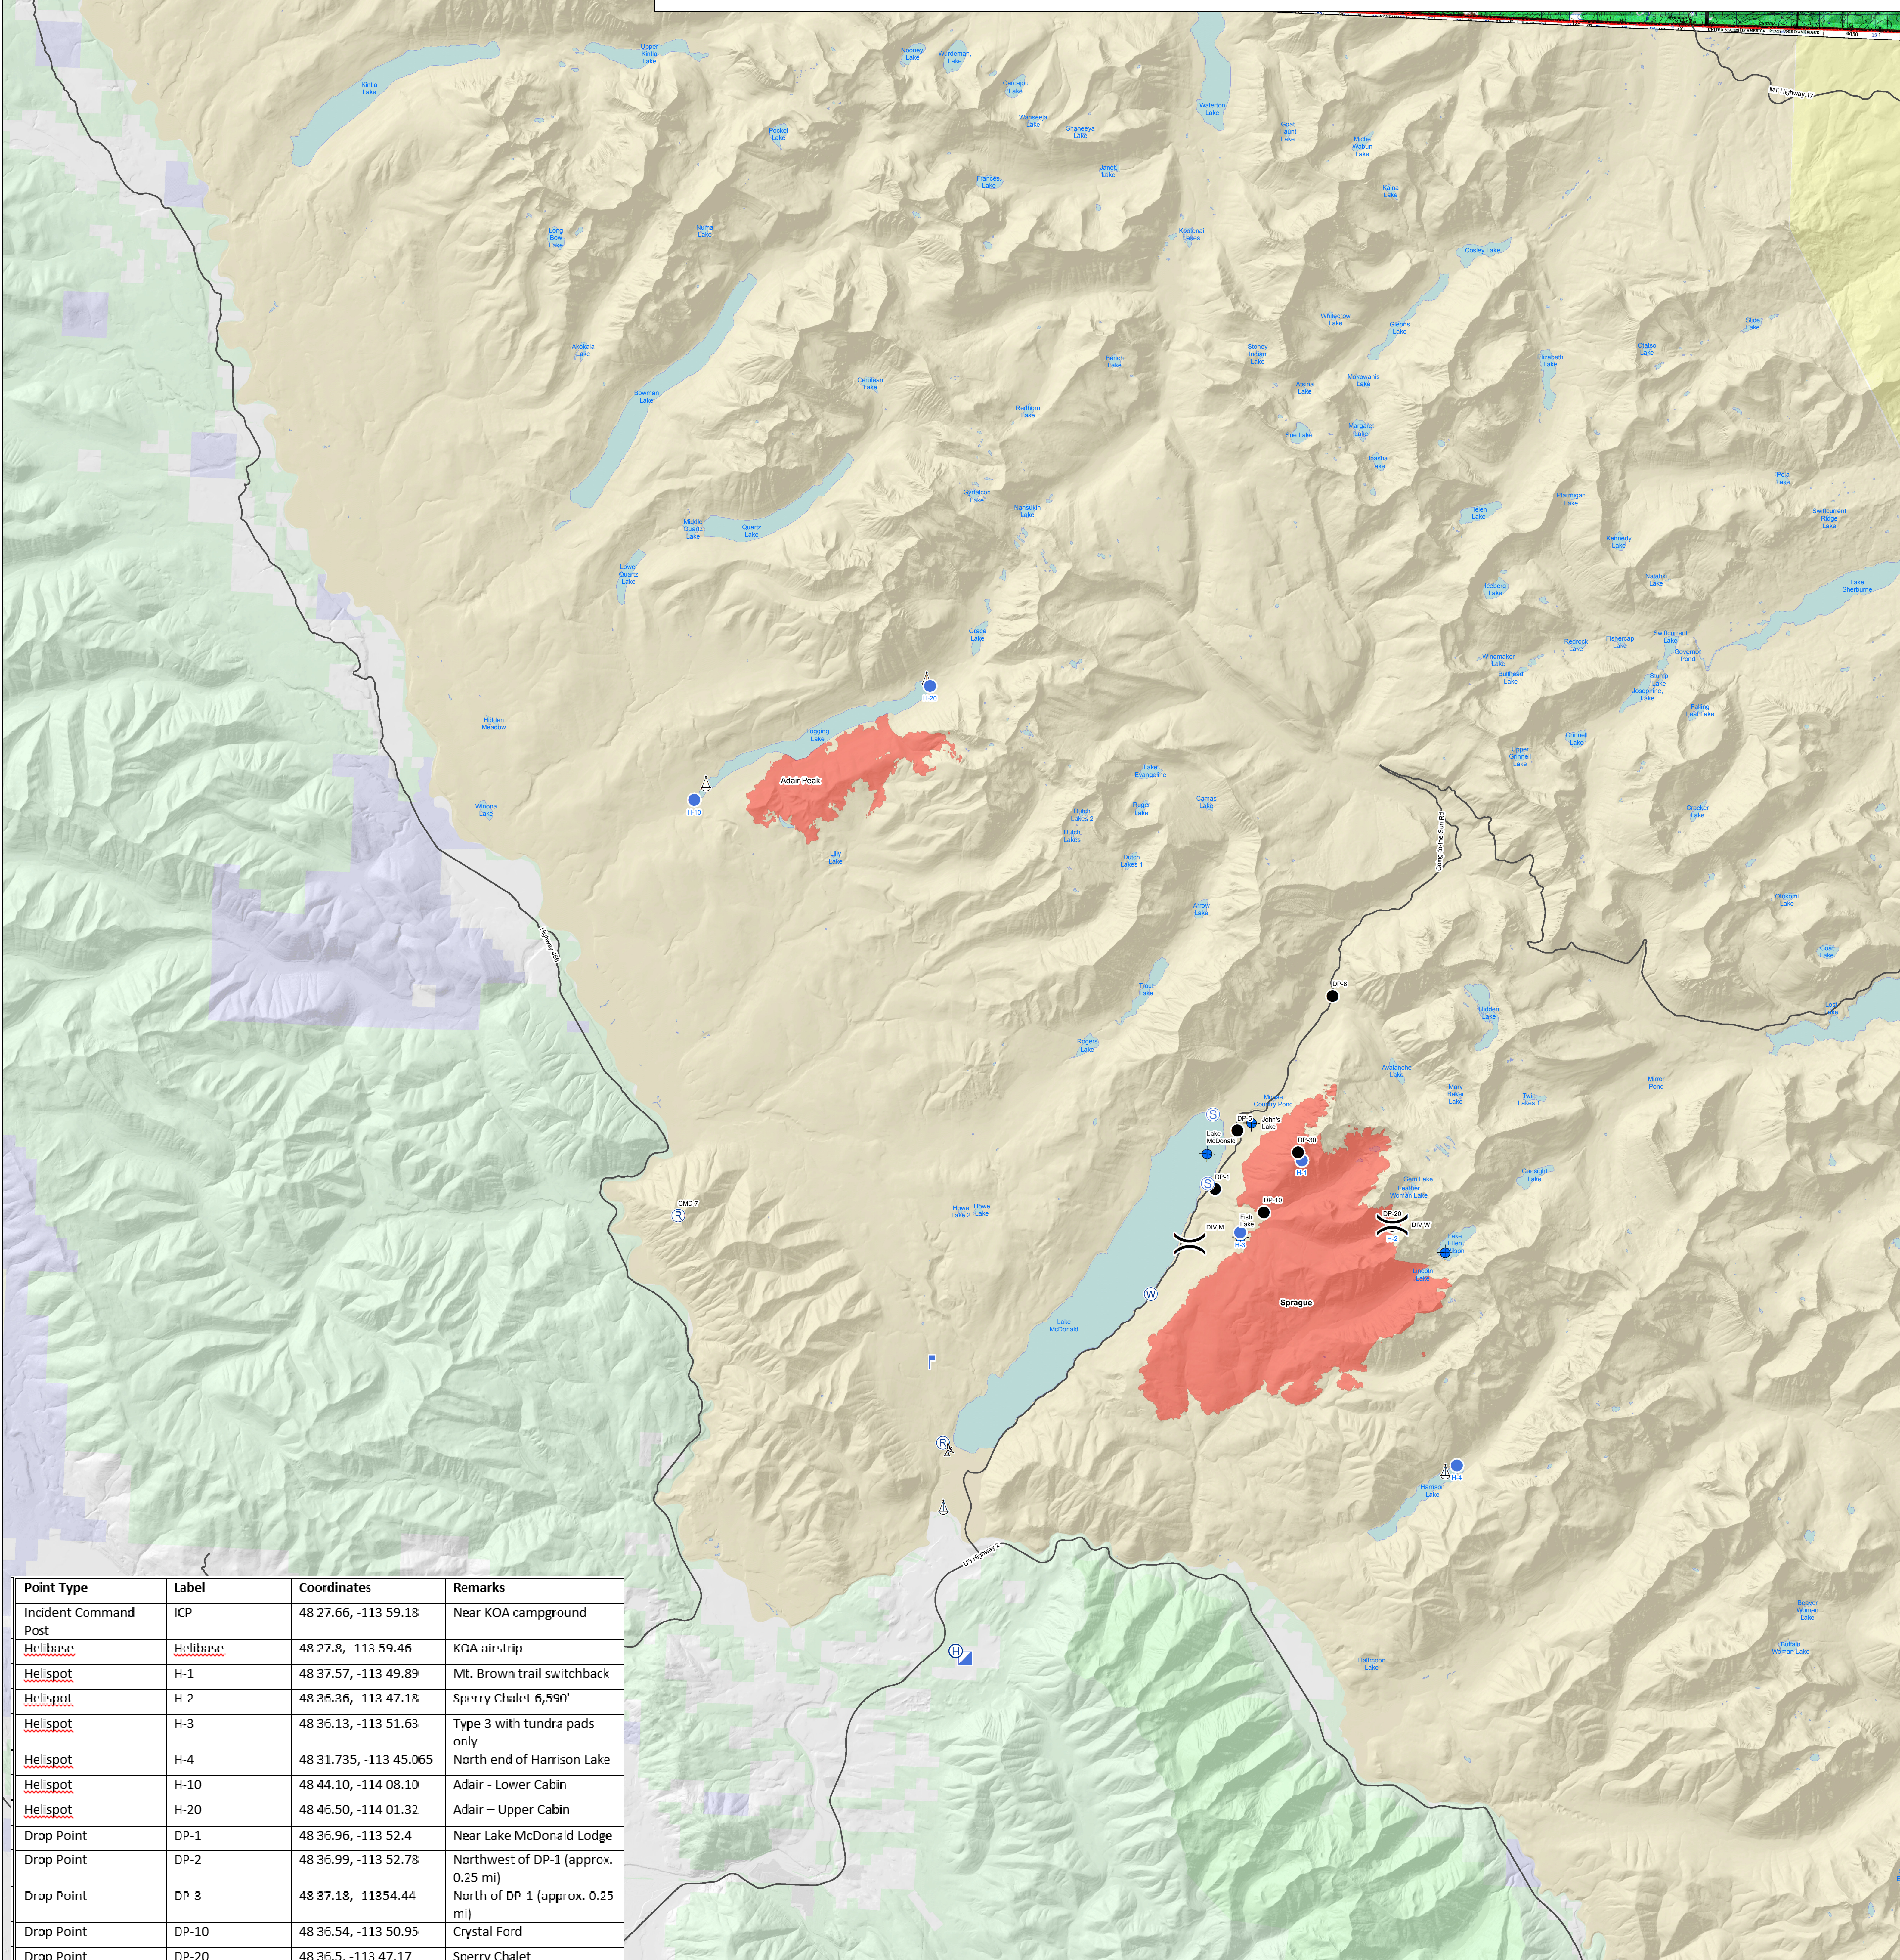

Sprague, Adair Peak and Elder Creek Fires

Air Operations Map

September 14, 2017

Point Type	Label	Coordinates	Remarks
Incident Command Post	ICP	48 27.66, -113 59.18	Near KOA campground
Helibase	Helibase	48 27.8, -113 59.46	KOA airstrip
Helispot	H-1	48 37.57, -113 49.89	Mt. Brown trail switchback
Helispot	H-2	48 36.36, -113 47.18	Sperry Chalet 6,590'
Helispot	H-3	48 36.13, -113 51.63	Type 3 with tundra pads only
Helispot	H-4	48 31.735, -113 45.065	North end of Harrison Lake
Helispot	H-10	48 44.10, -114 08.10	Adair - Lower Cabin
Helispot	H-20	48 46.50, -114 01.32	Adair - Upper Cabin
Drop Point	DP-1	48 36.96, -113 52.4	Near Lake McDonald Lodge
Drop Point	DP-2	48 36.99, -113 52.78	Northwest of DP-1 (approx. 0.25 mi)
Drop Point	DP-3	48 37.18, -113 54.44	North of DP-1 (approx. 0.25 mi)
Drop Point	DP-10	48 36.54, -113 50.95	Crystal Ford
Drop Point	DP-20	48 36.5, -113 47.17	Sperry Chalet
Drop Point	DP-30	48 37.73, -113 50.01	Mt. Brown Lookout 7,350'
Dip Site	Fish Lake	48 36.04, -113 51.61	4,160'
Dip Site	Lake Ellen Wilson	48 35.88, -113 45.6	5,940'
Dip Site	John's Lake	48 38.25, -113 51.41	3,340'
Dip Site	Lake Mc Donald	48 37.62, -113 52.68	3,150' Dip anywhere on lake
Sling Site	Apgar	48 30.58, -113 59.98	Near GNP horse corral
Sling Site	Harrison Lake	48 31.637, -113 45.365	Northwest side of Harrison Lake next to Harrison Cabin
Sling Site (Proposed)	Logging Lake South	48 44.436, -114 7.787	South end of Logging Lake next to cabin
Sling Site (Proposed)	Logging Lake North	48 46.615, -114 1.42	North end of Logging Lake next to cabin

(X)	Division Break	(H)	Helibase	(F)	Lookout	(—)	Highways
(R)	Repeater	(●)	Helispot	(S)	Sling Site	(■)	Fire Perimeter
(+)	Dip Site	(■)	Incident Command Post	(S)	Staging Area	(■)	Waterbody
(●)	Drop Point	(A)	Internet Access	(W)	Water Source		