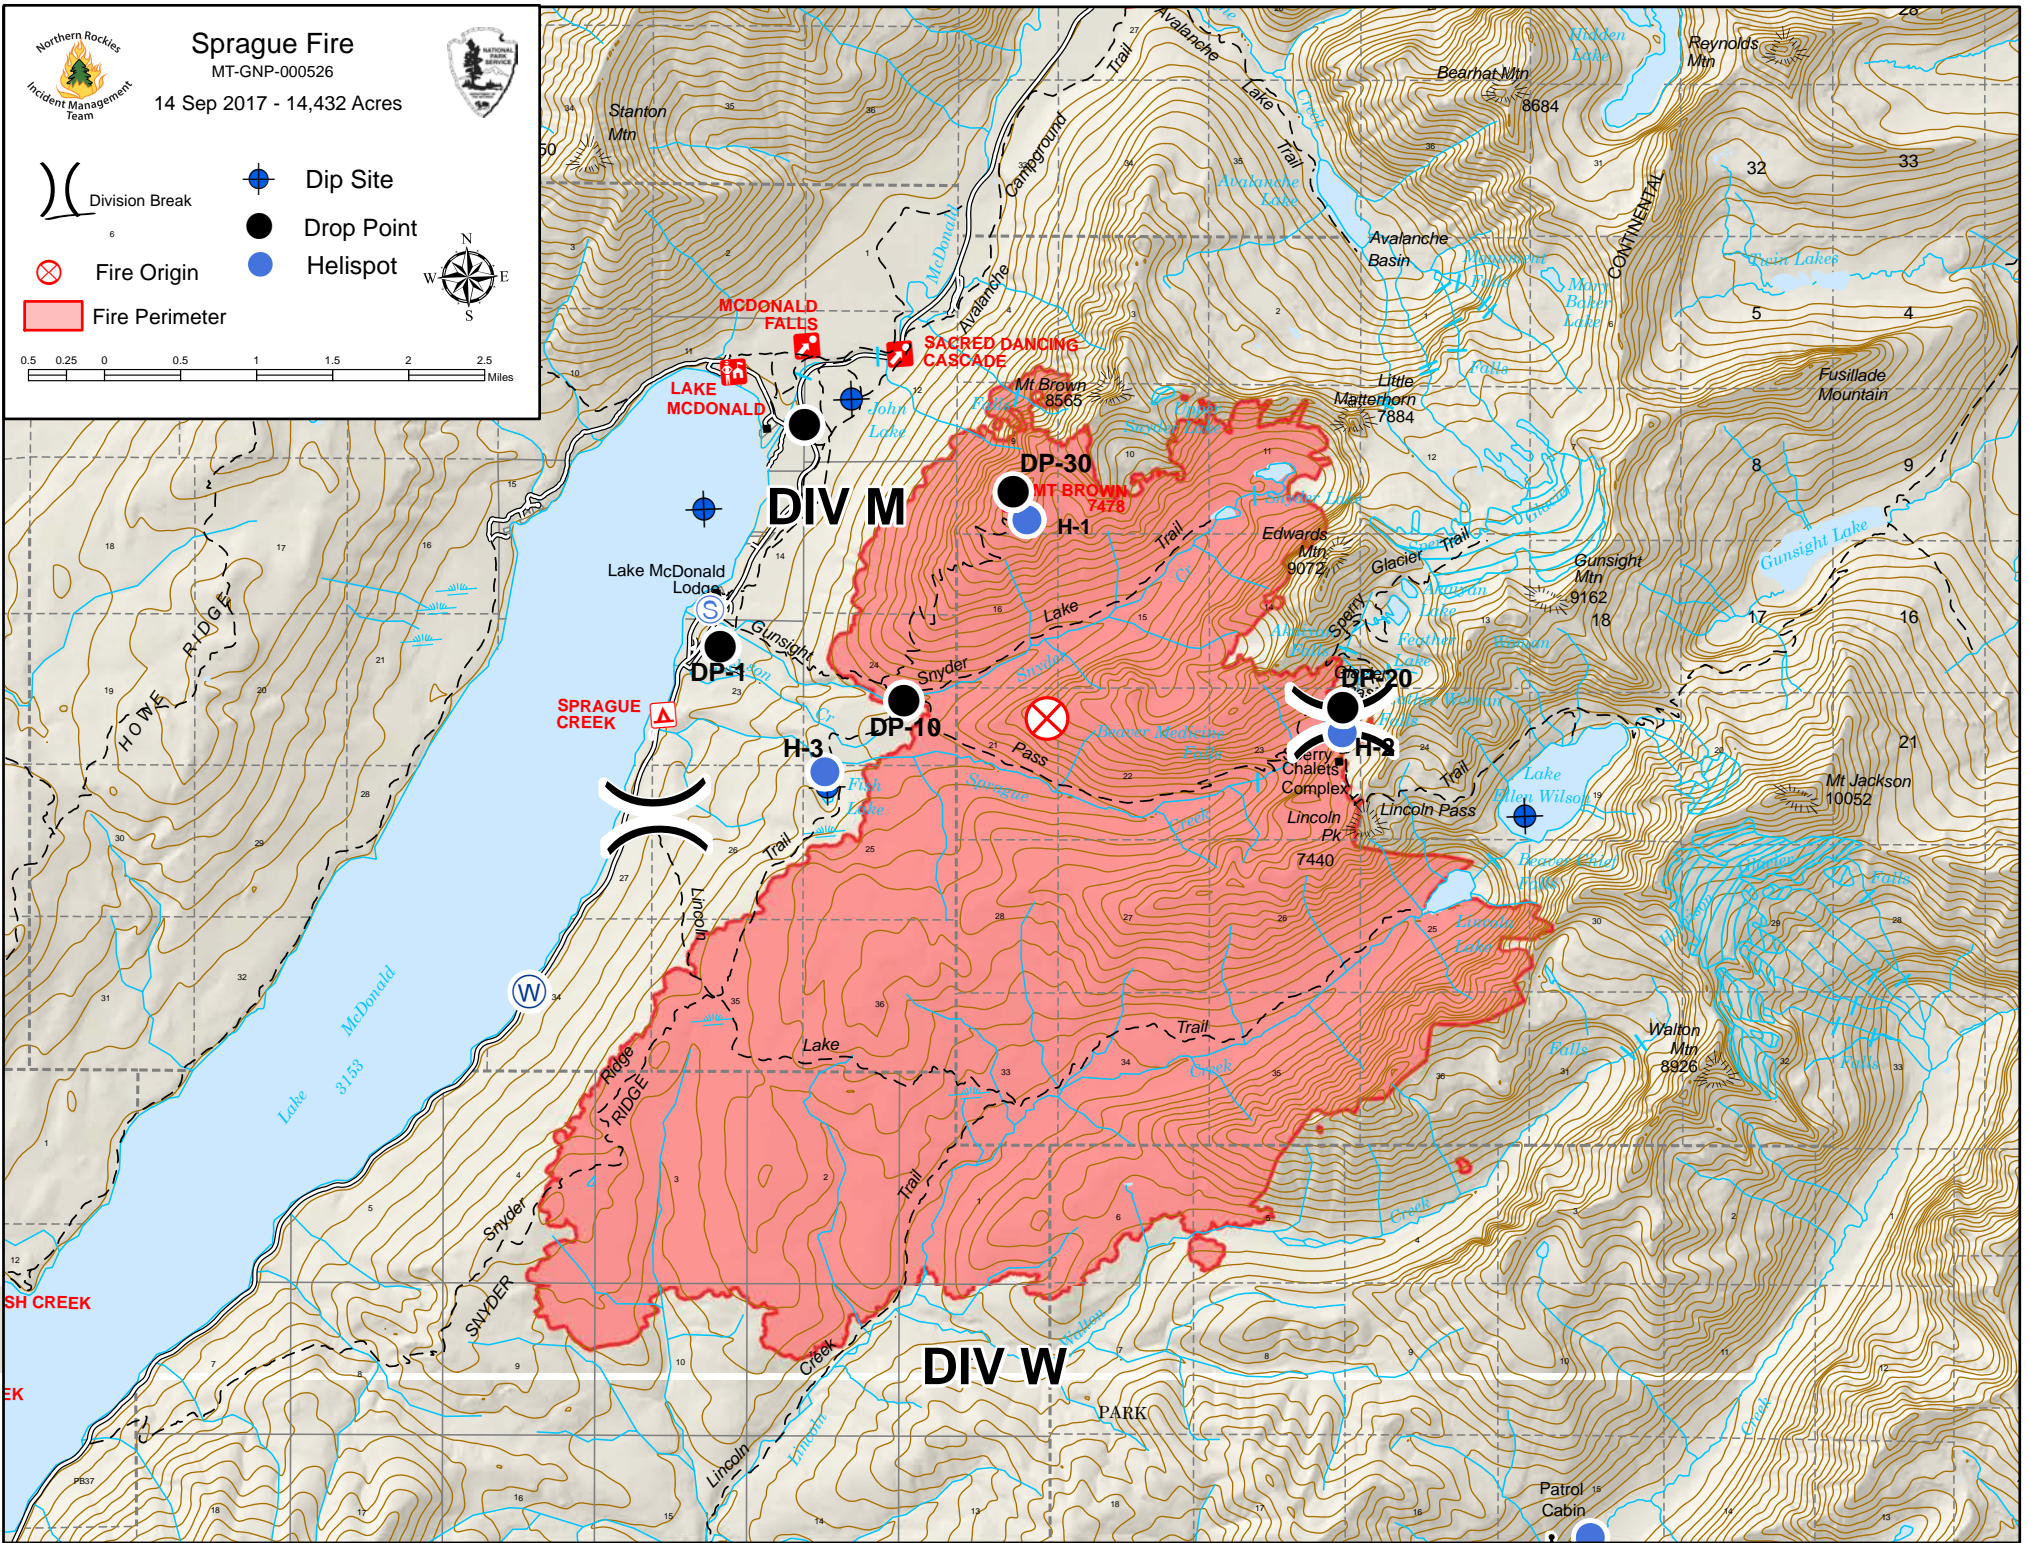

Sprague Fire

MT-GNP-000526

14 Sep 2017 - 14,432 Acres

Division Break

Dip Site

Drop Point

Fire Origin

Helispot

Fire Perimeter

DIV M

DIV W

MCDONALD FALLS

SACRED DANCING CASCADE

LAKE MCDONALD

MT BROWN 8565

DP-30

H-1

SPRAGUE CREEK

DP-4

H-3

DP-10

DP-20

H-2

CHERRY CHALETS COMPLEX

LINCOLN PK 7440

WALTON MOUNTAIN 8926

MT JACKSON 10052

PATROL CABIN

SH CREEK

EK