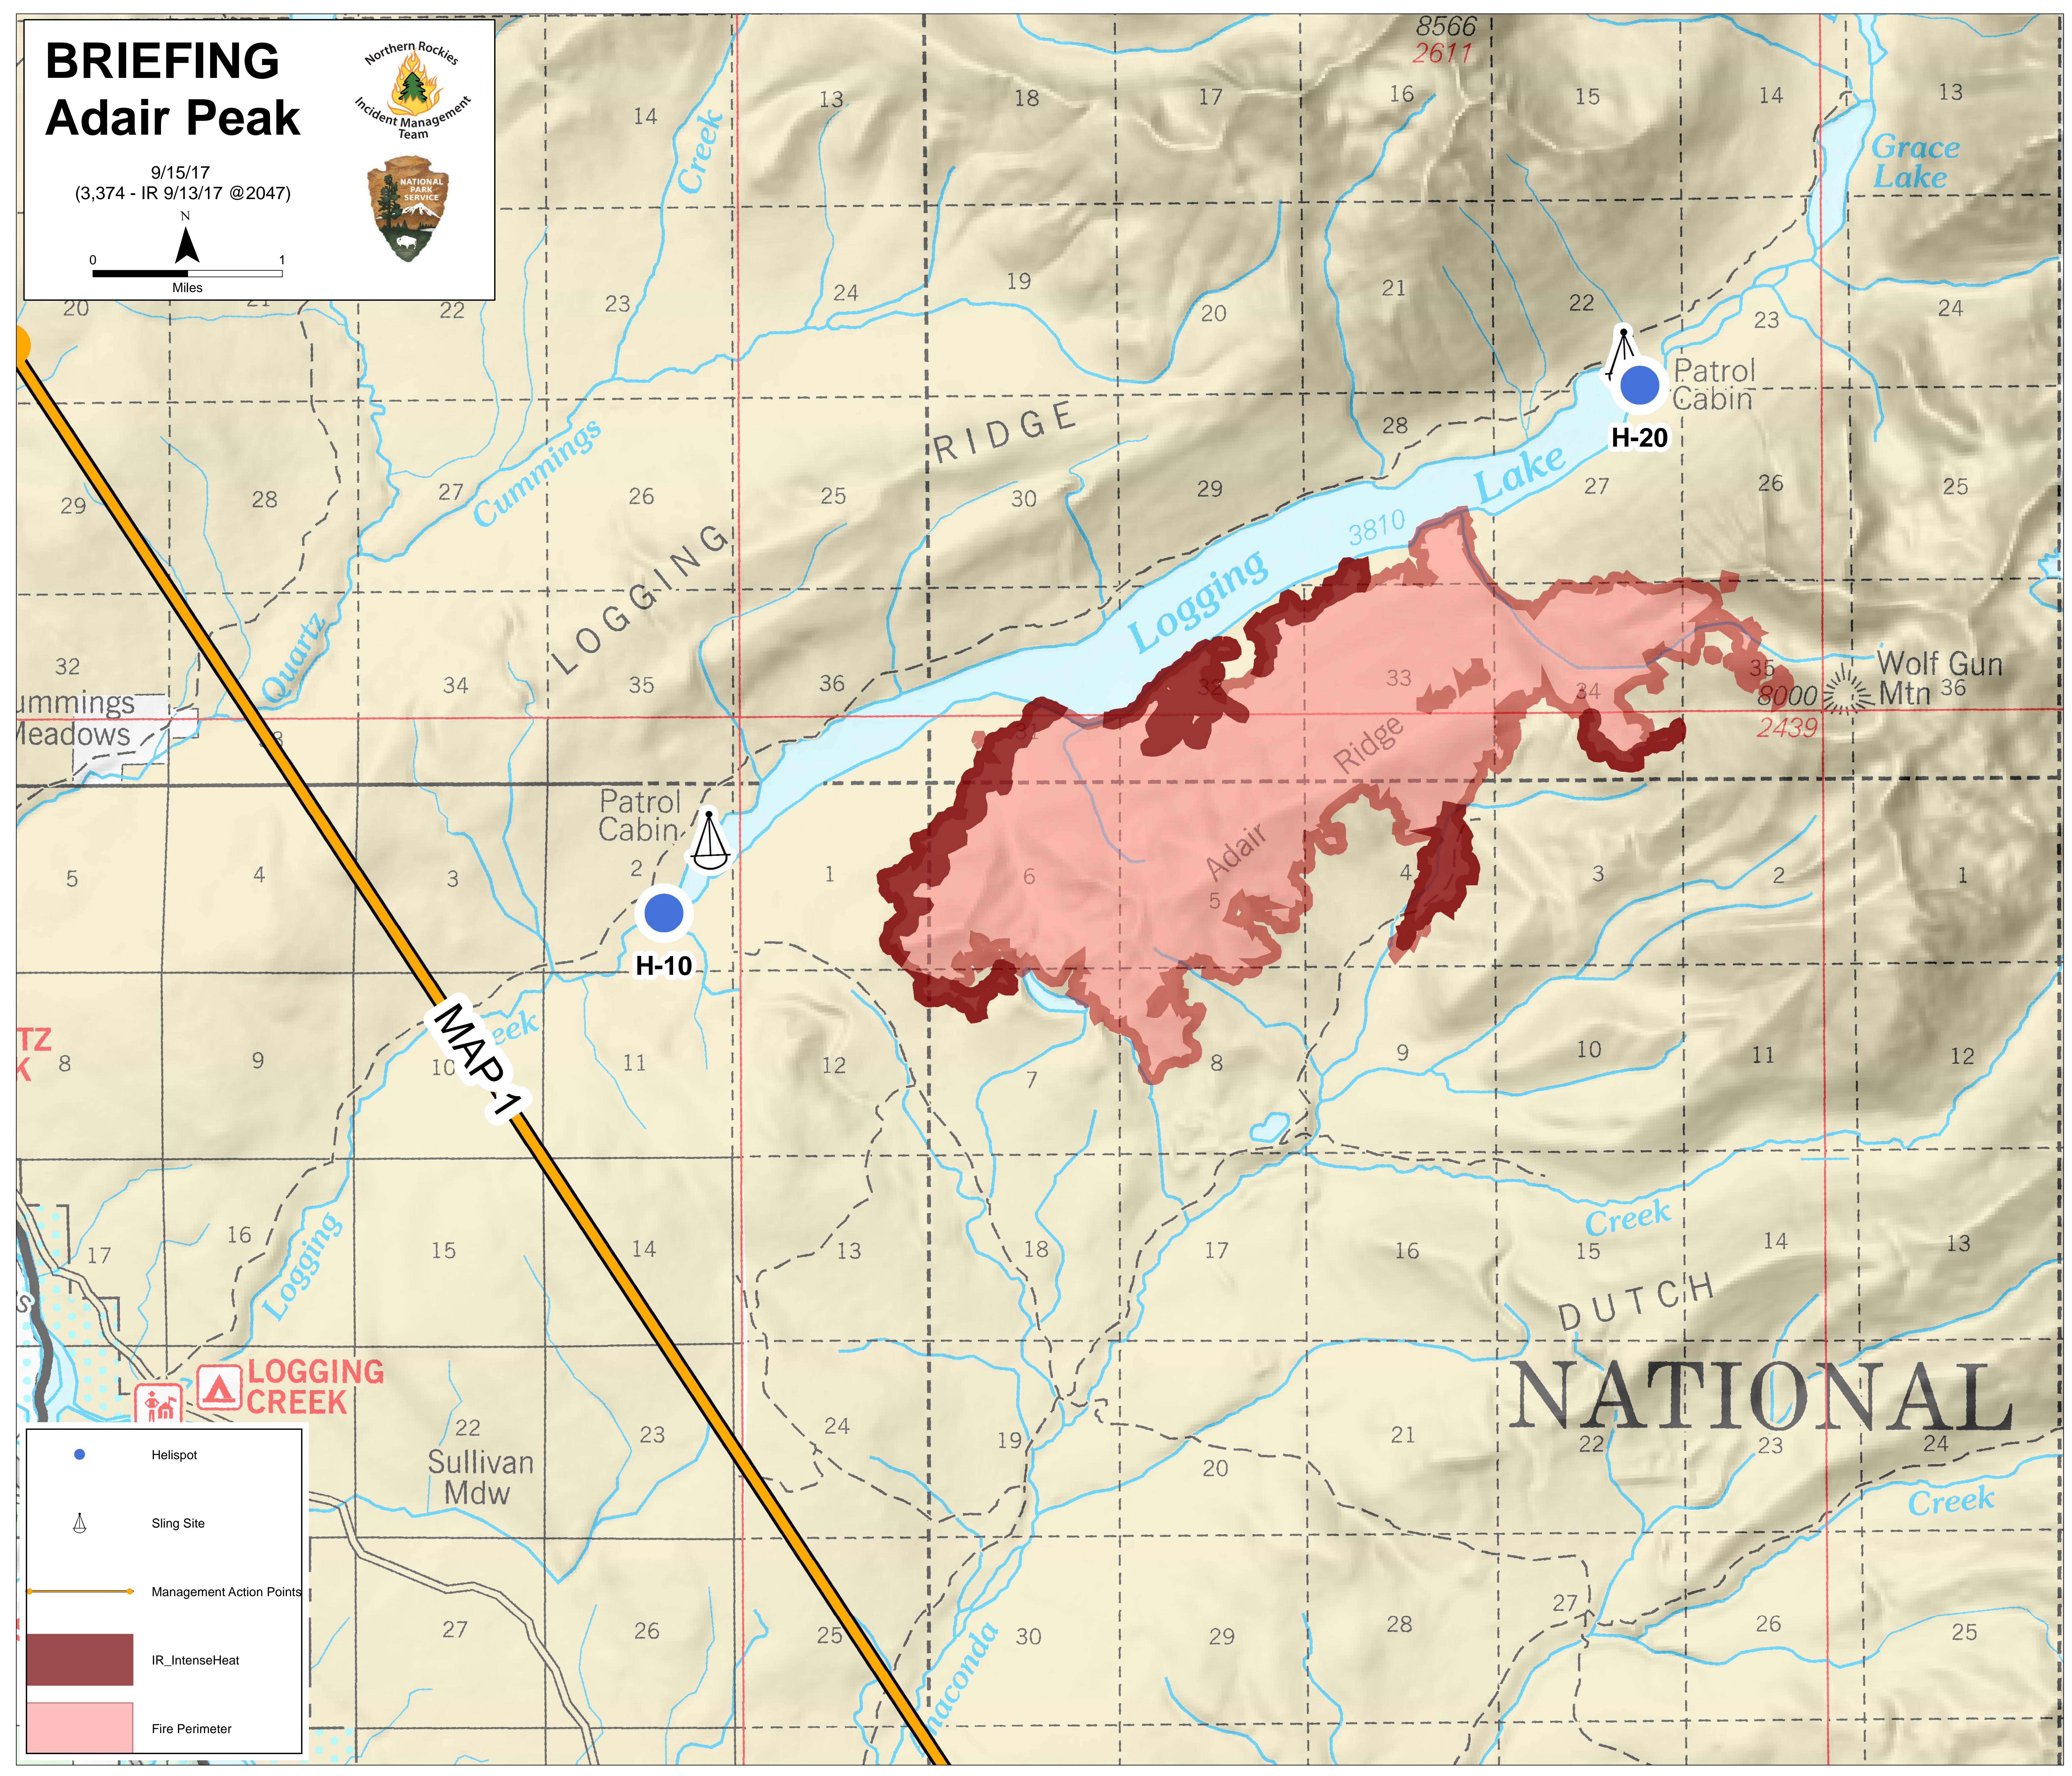

BRIEFING Adair Peak

9/15/17
(3,374 - IR 9/13/17 @2047)

Cummings Meadows

LOGGING CREEK

LOGGING CREEK

- Helispot
- ⚓ Sling Site
- Management Action Points
- IR_IntenseHeat
- Fire Perimeter

MAP 1

Sullivan Mdw