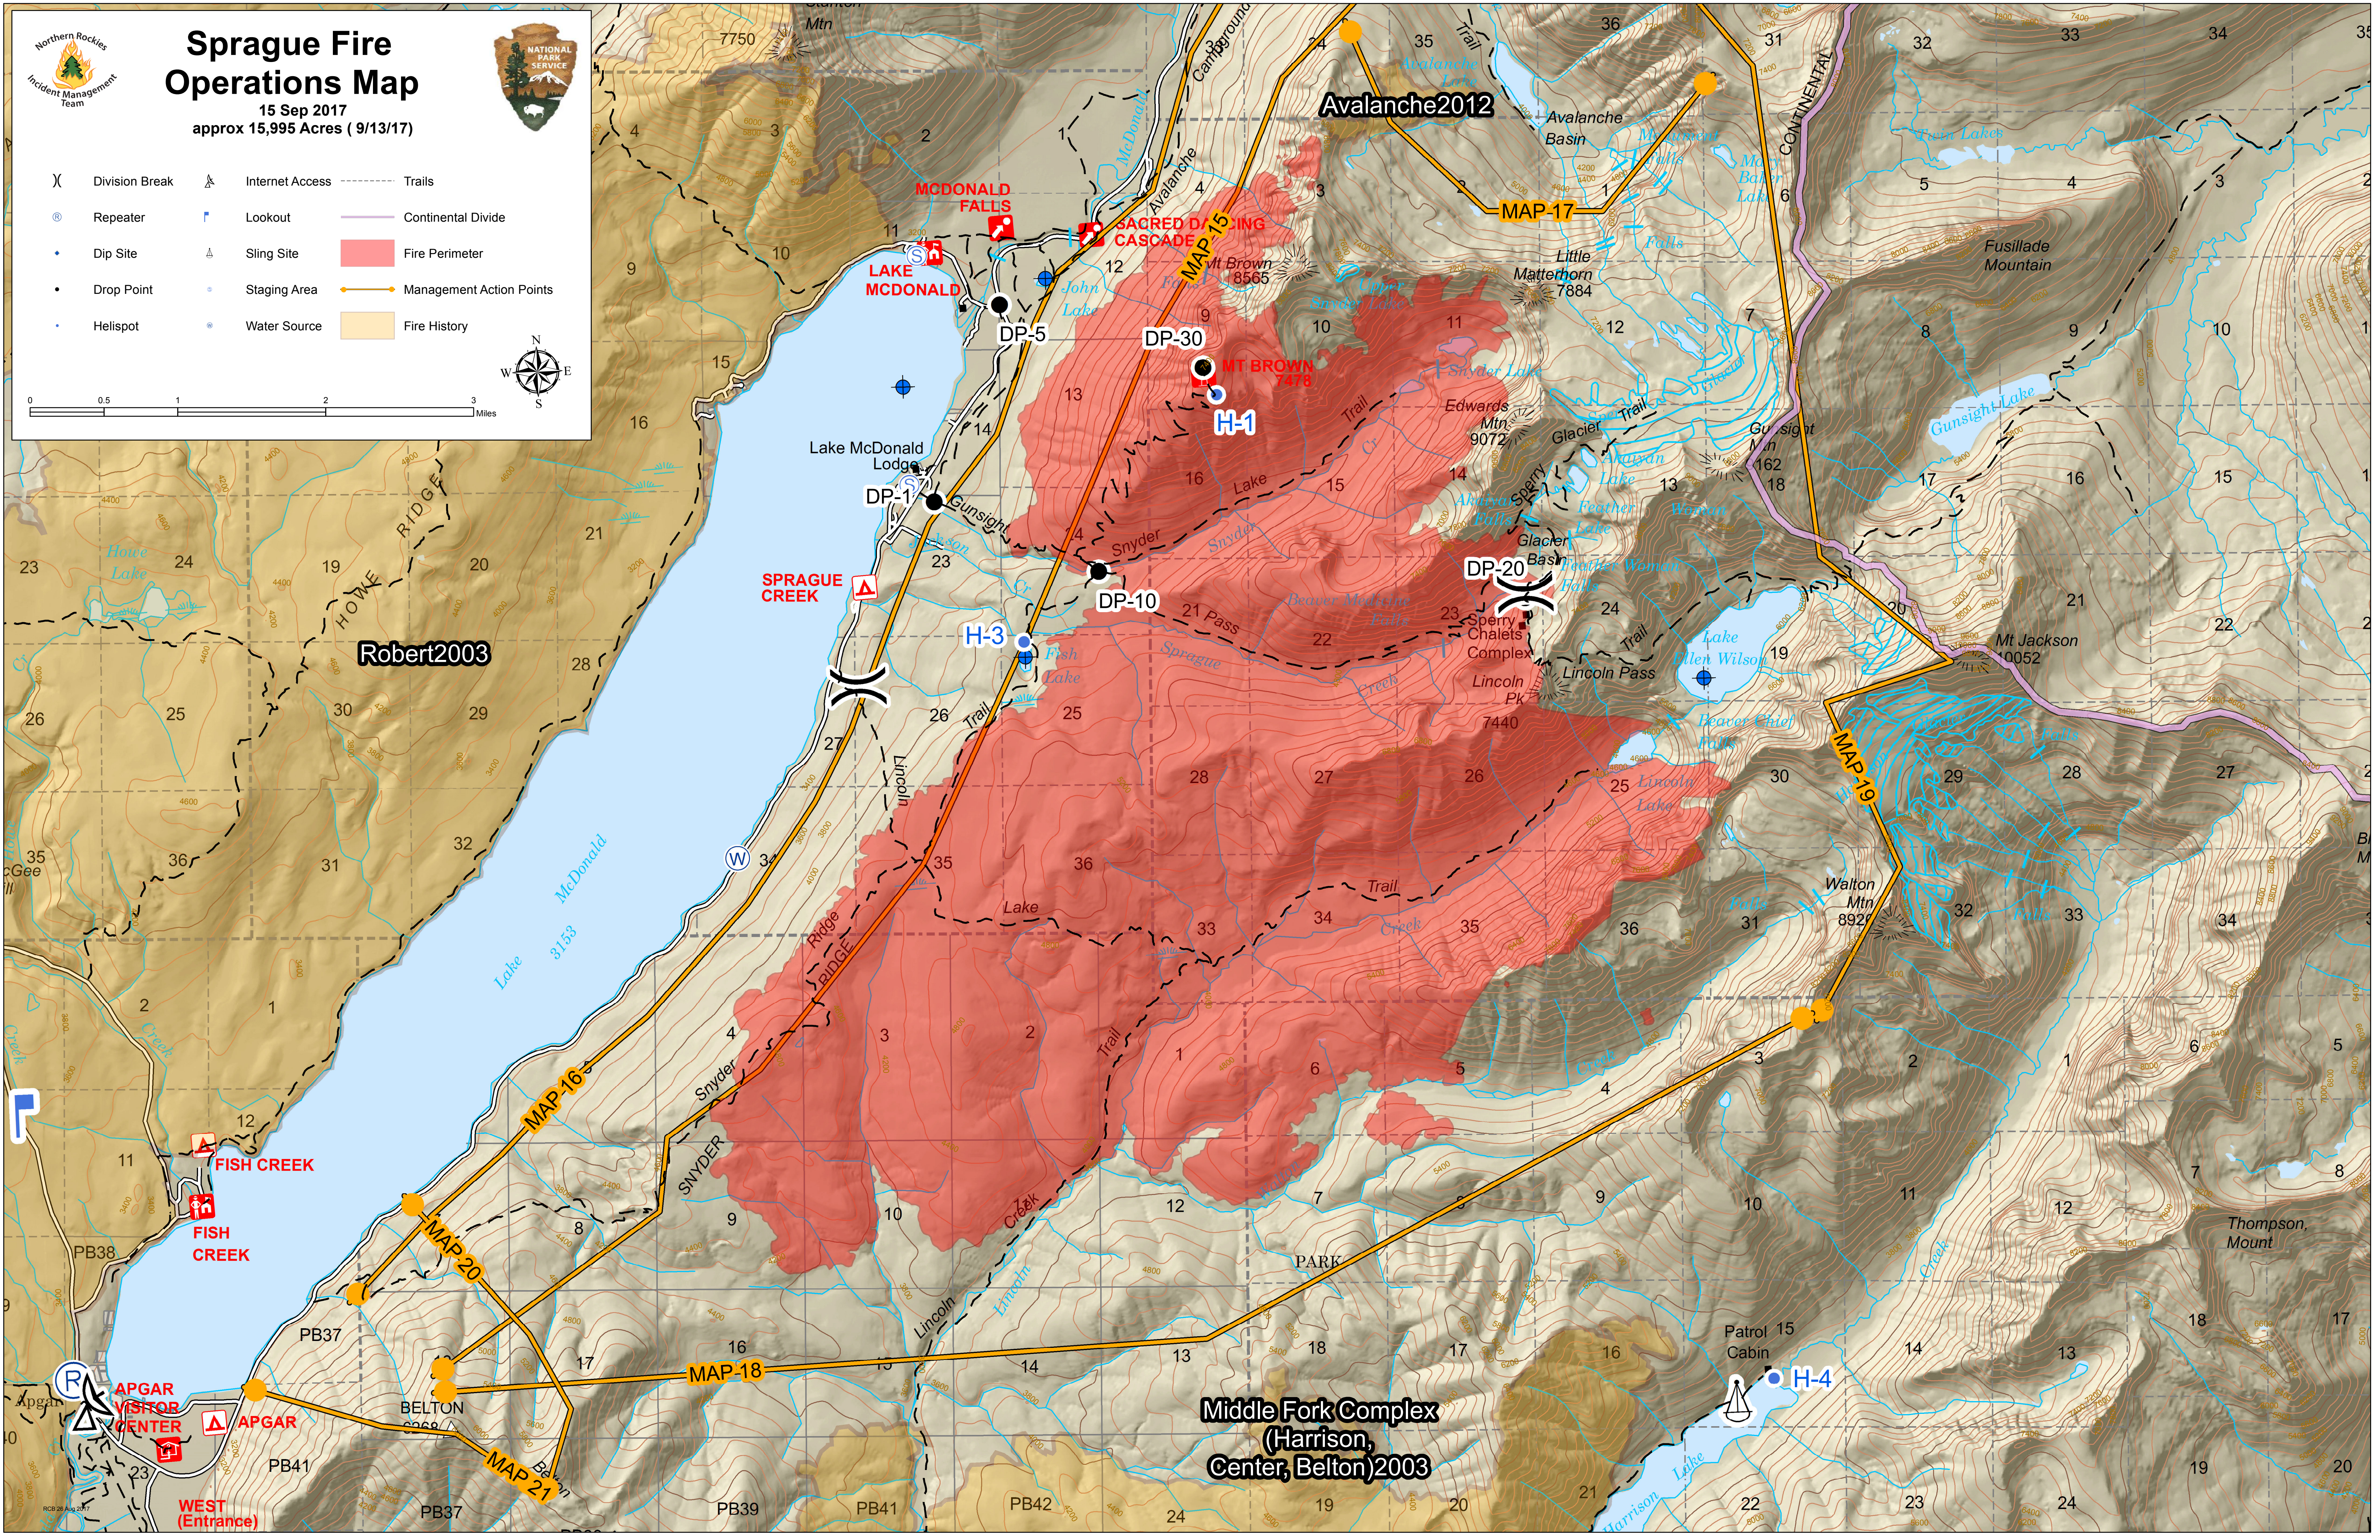

# Sprague Fire Operations Map

15 Sep 2017  
approx 15,995 Acres (9/13/17)

- ( ) Division Break
- Ⓜ Repeater
- Dip Site
- Drop Point
- Helispot
- Ⓜ Internet Access
- Ⓜ Lookout
- Ⓜ Sling Site
- Ⓜ Staging Area
- Ⓜ Water Source
- Trails
- Continental Divide
- Fire Perimeter
- Management Action Points
- Fire History

Robert2003

Avalanche2012

Middle Fork Complex  
(Harrison, Center, Belton)2003