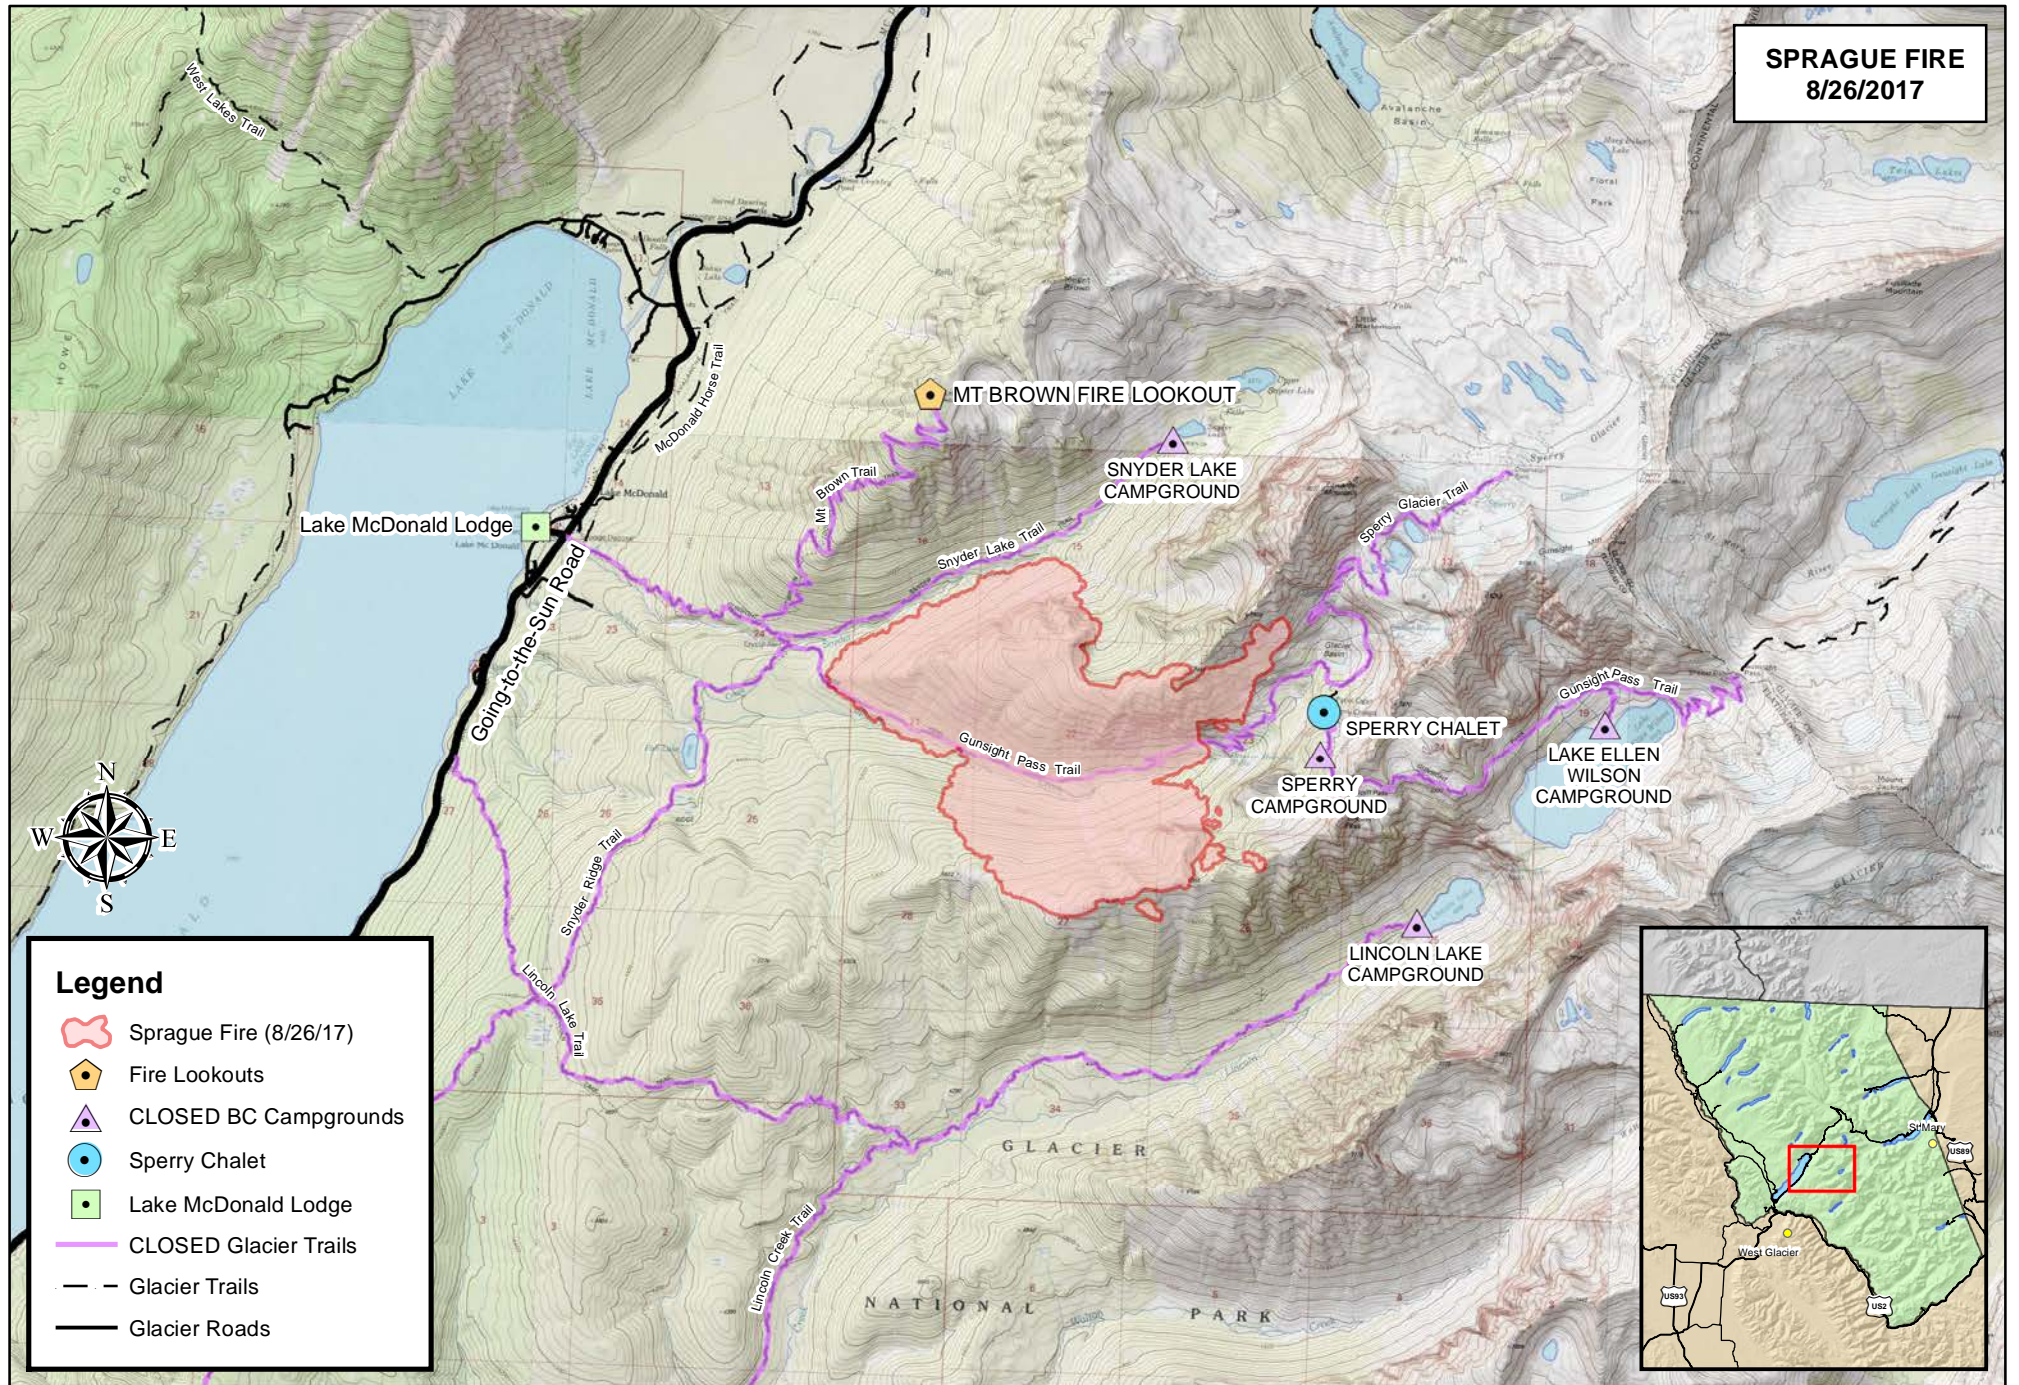

**SPRAGUE FIRE
8/26/2017**

Legend

-  Sprague Fire (8/26/17)
-  Fire Lookouts
-  CLOSED BC Campgrounds
-  Sperry Chalet
-  Lake McDonald Lodge
-  CLOSED Glacier Trails
-  Glacier Trails
-  Glacier Roads