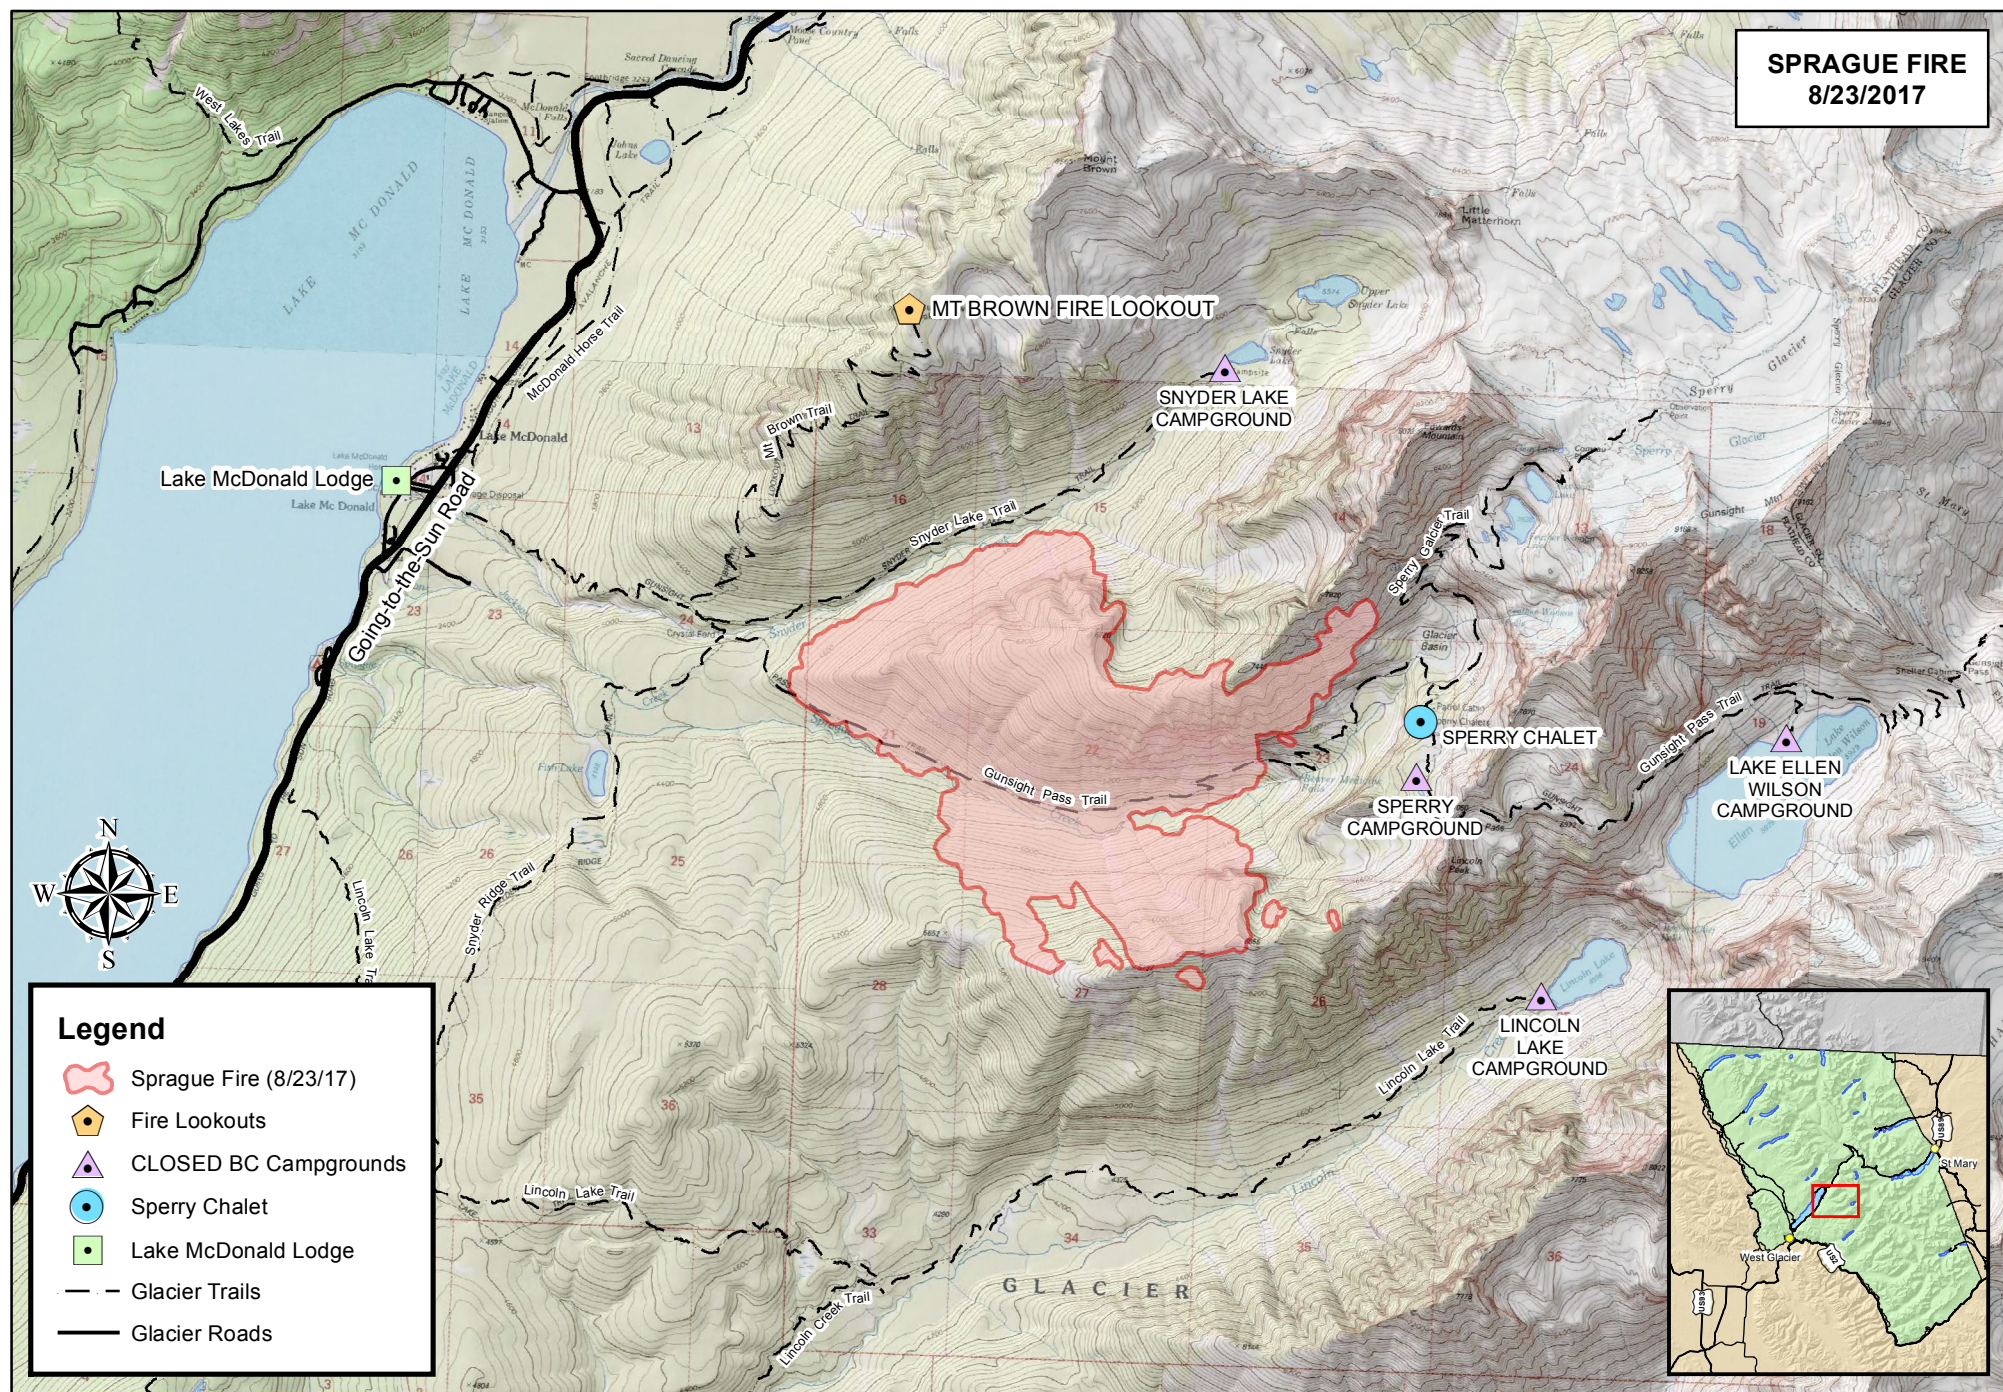

SPRAGUE FIRE
8/23/2017

Legend

- Sprague Fire (8/23/17)
- Fire Lookouts
- CLOSED BC Campgrounds
- Sperry Chalet
- Lake McDonald Lodge
- Glacier Trails
- Glacier Roads