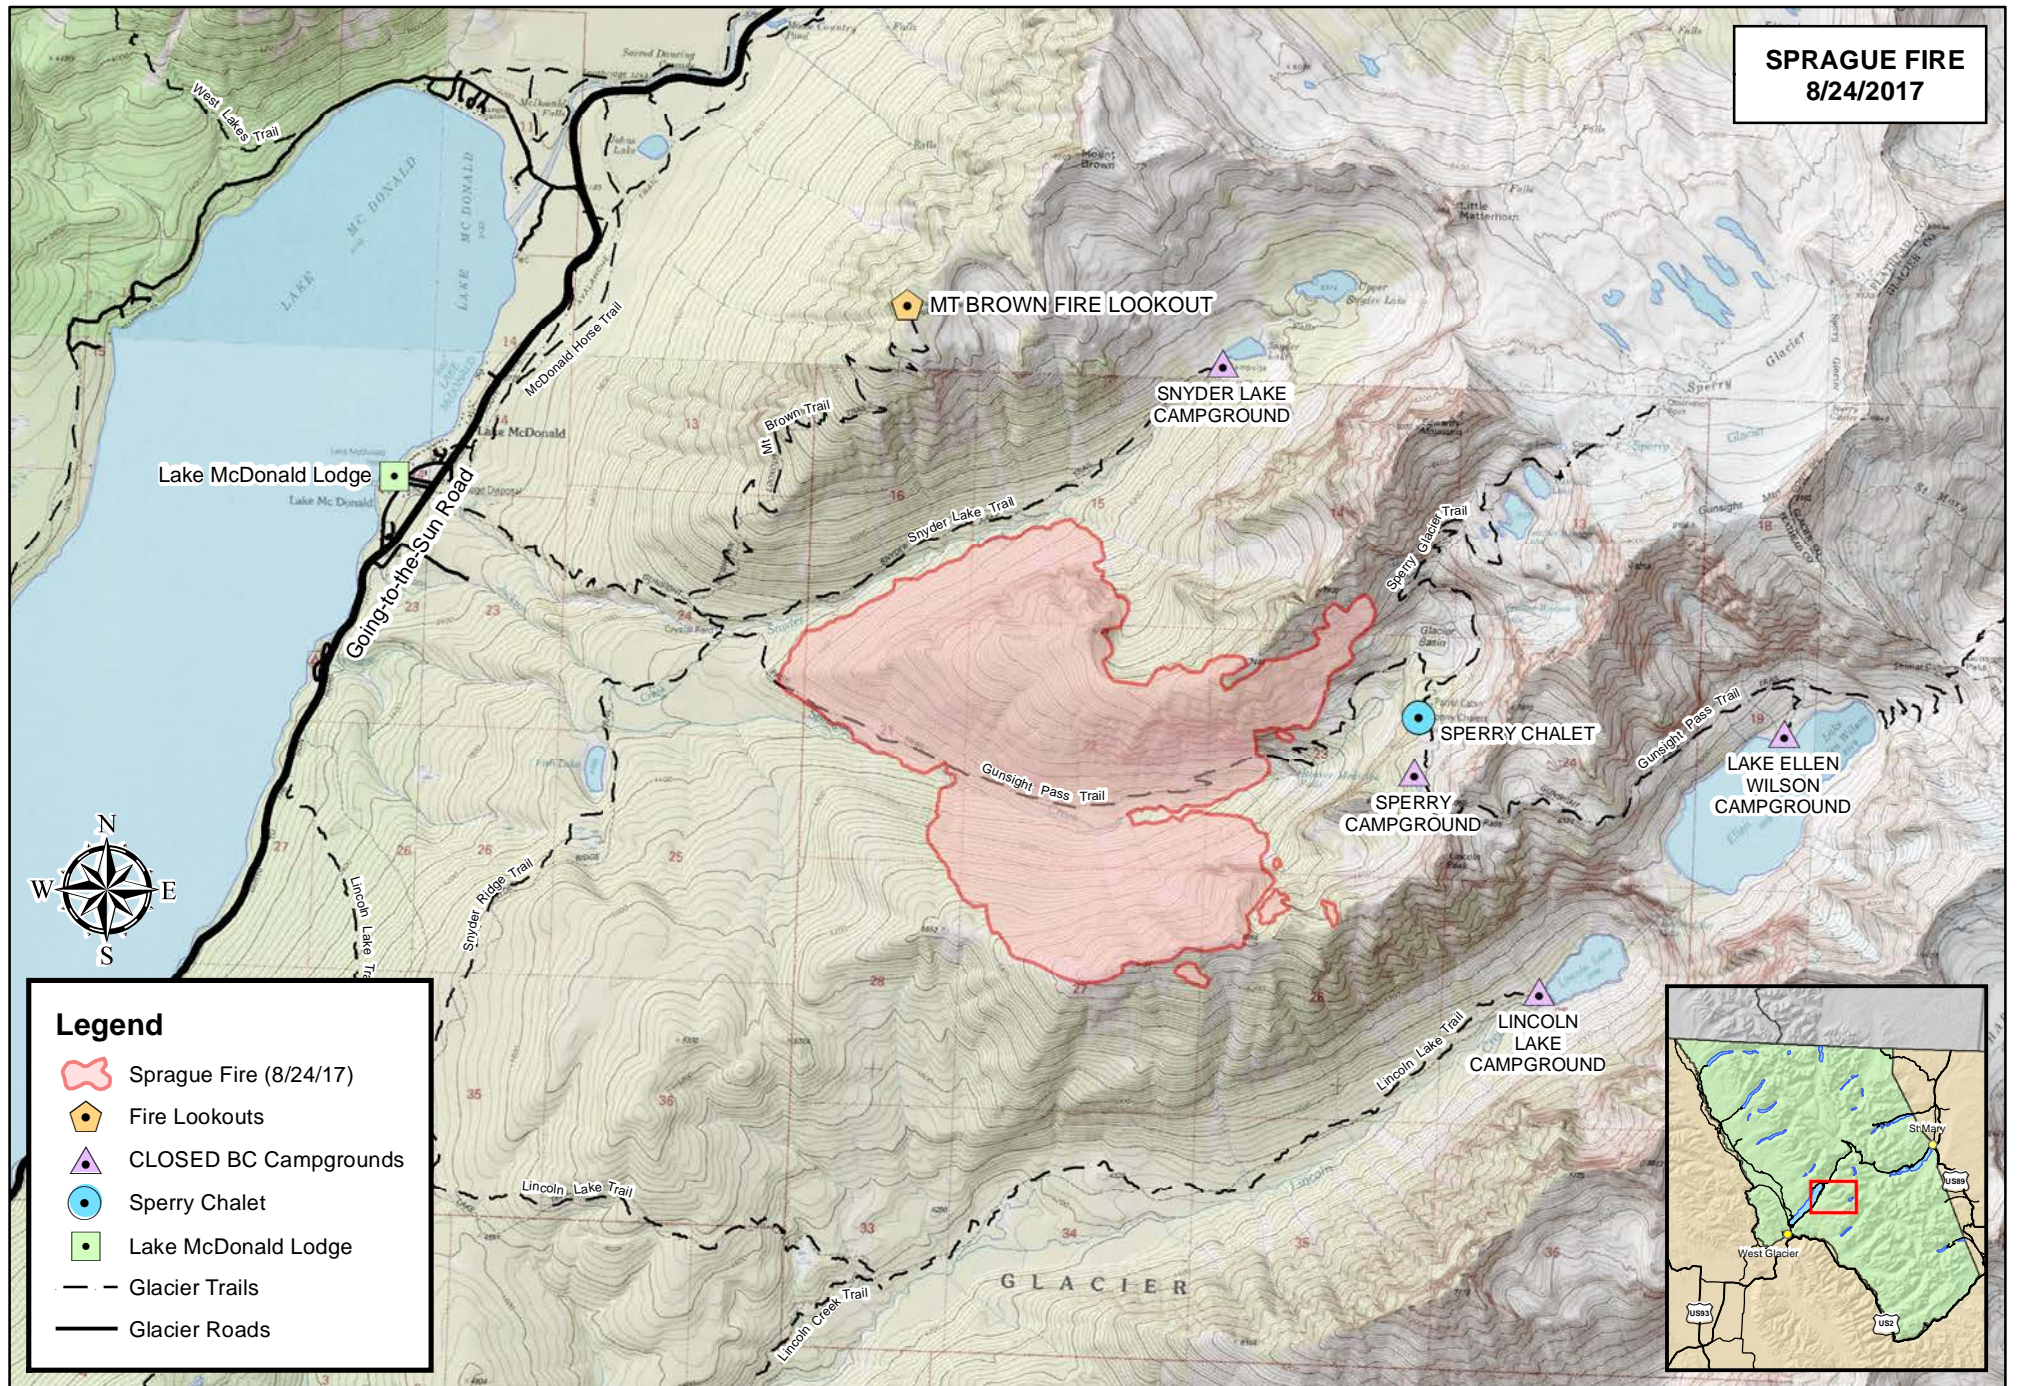

SPRAGUE FIRE  
8/24/2017

**Legend**

- Sprague Fire (8/24/17)
- Fire Lookouts
- CLOSED BC Campgrounds
- Sperry Chalet
- Lake McDonald Lodge
- Glacier Trails
- Glacier Roads