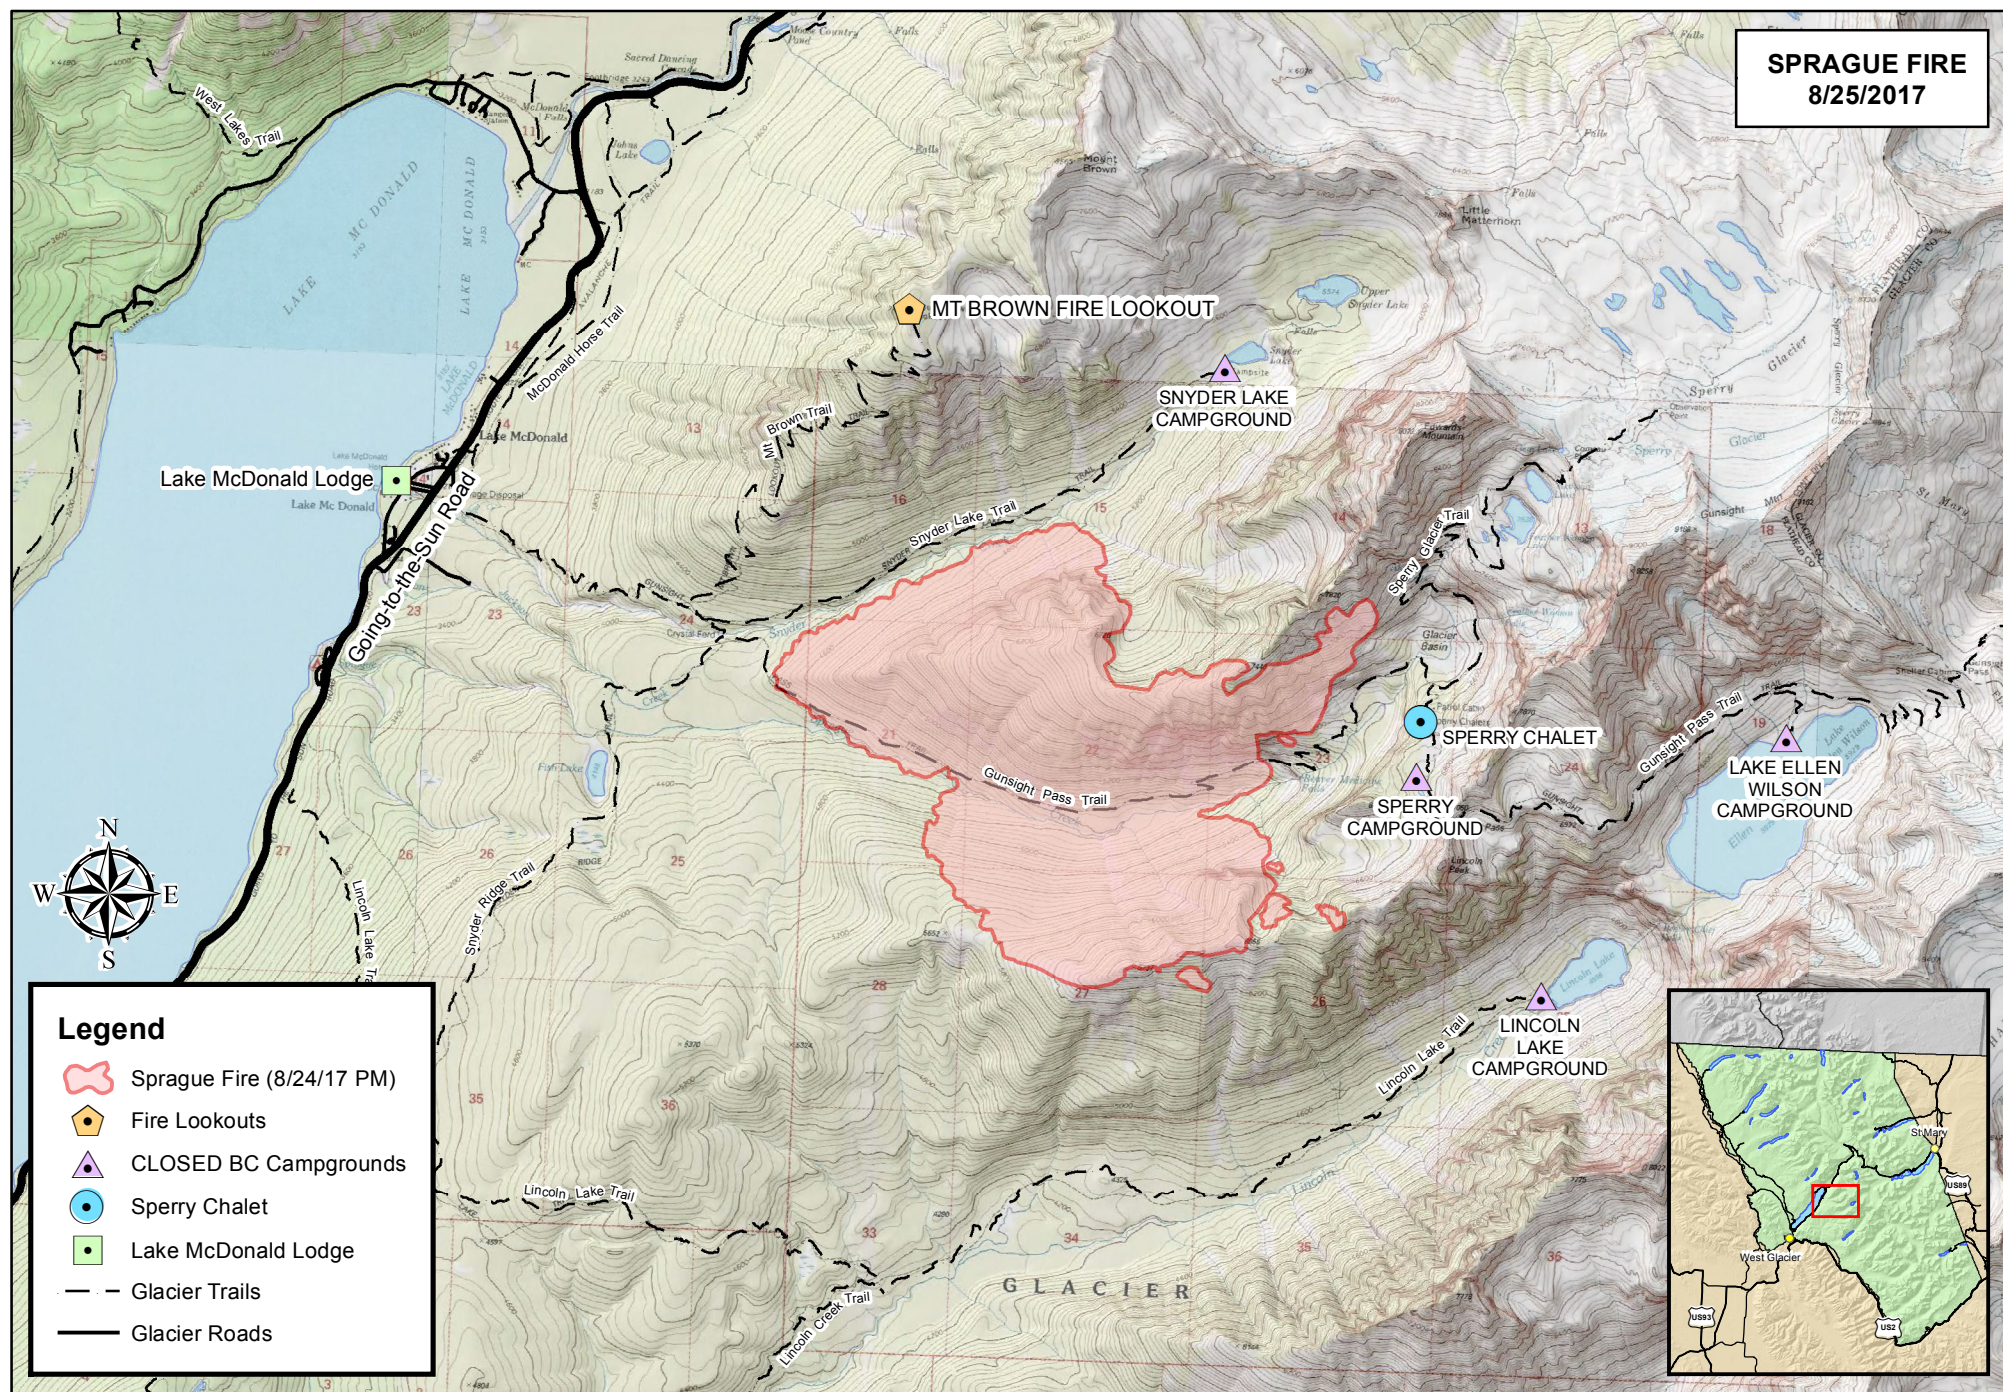

**SPRAGUE FIRE**  
8/25/2017

**Legend**

- Sprague Fire (8/24/17 PM)
- Fire Lookouts
- CLOSED BC Campgrounds
- Sperry Chalet
- Lake McDonald Lodge
- Glacier Trails
- Glacier Roads