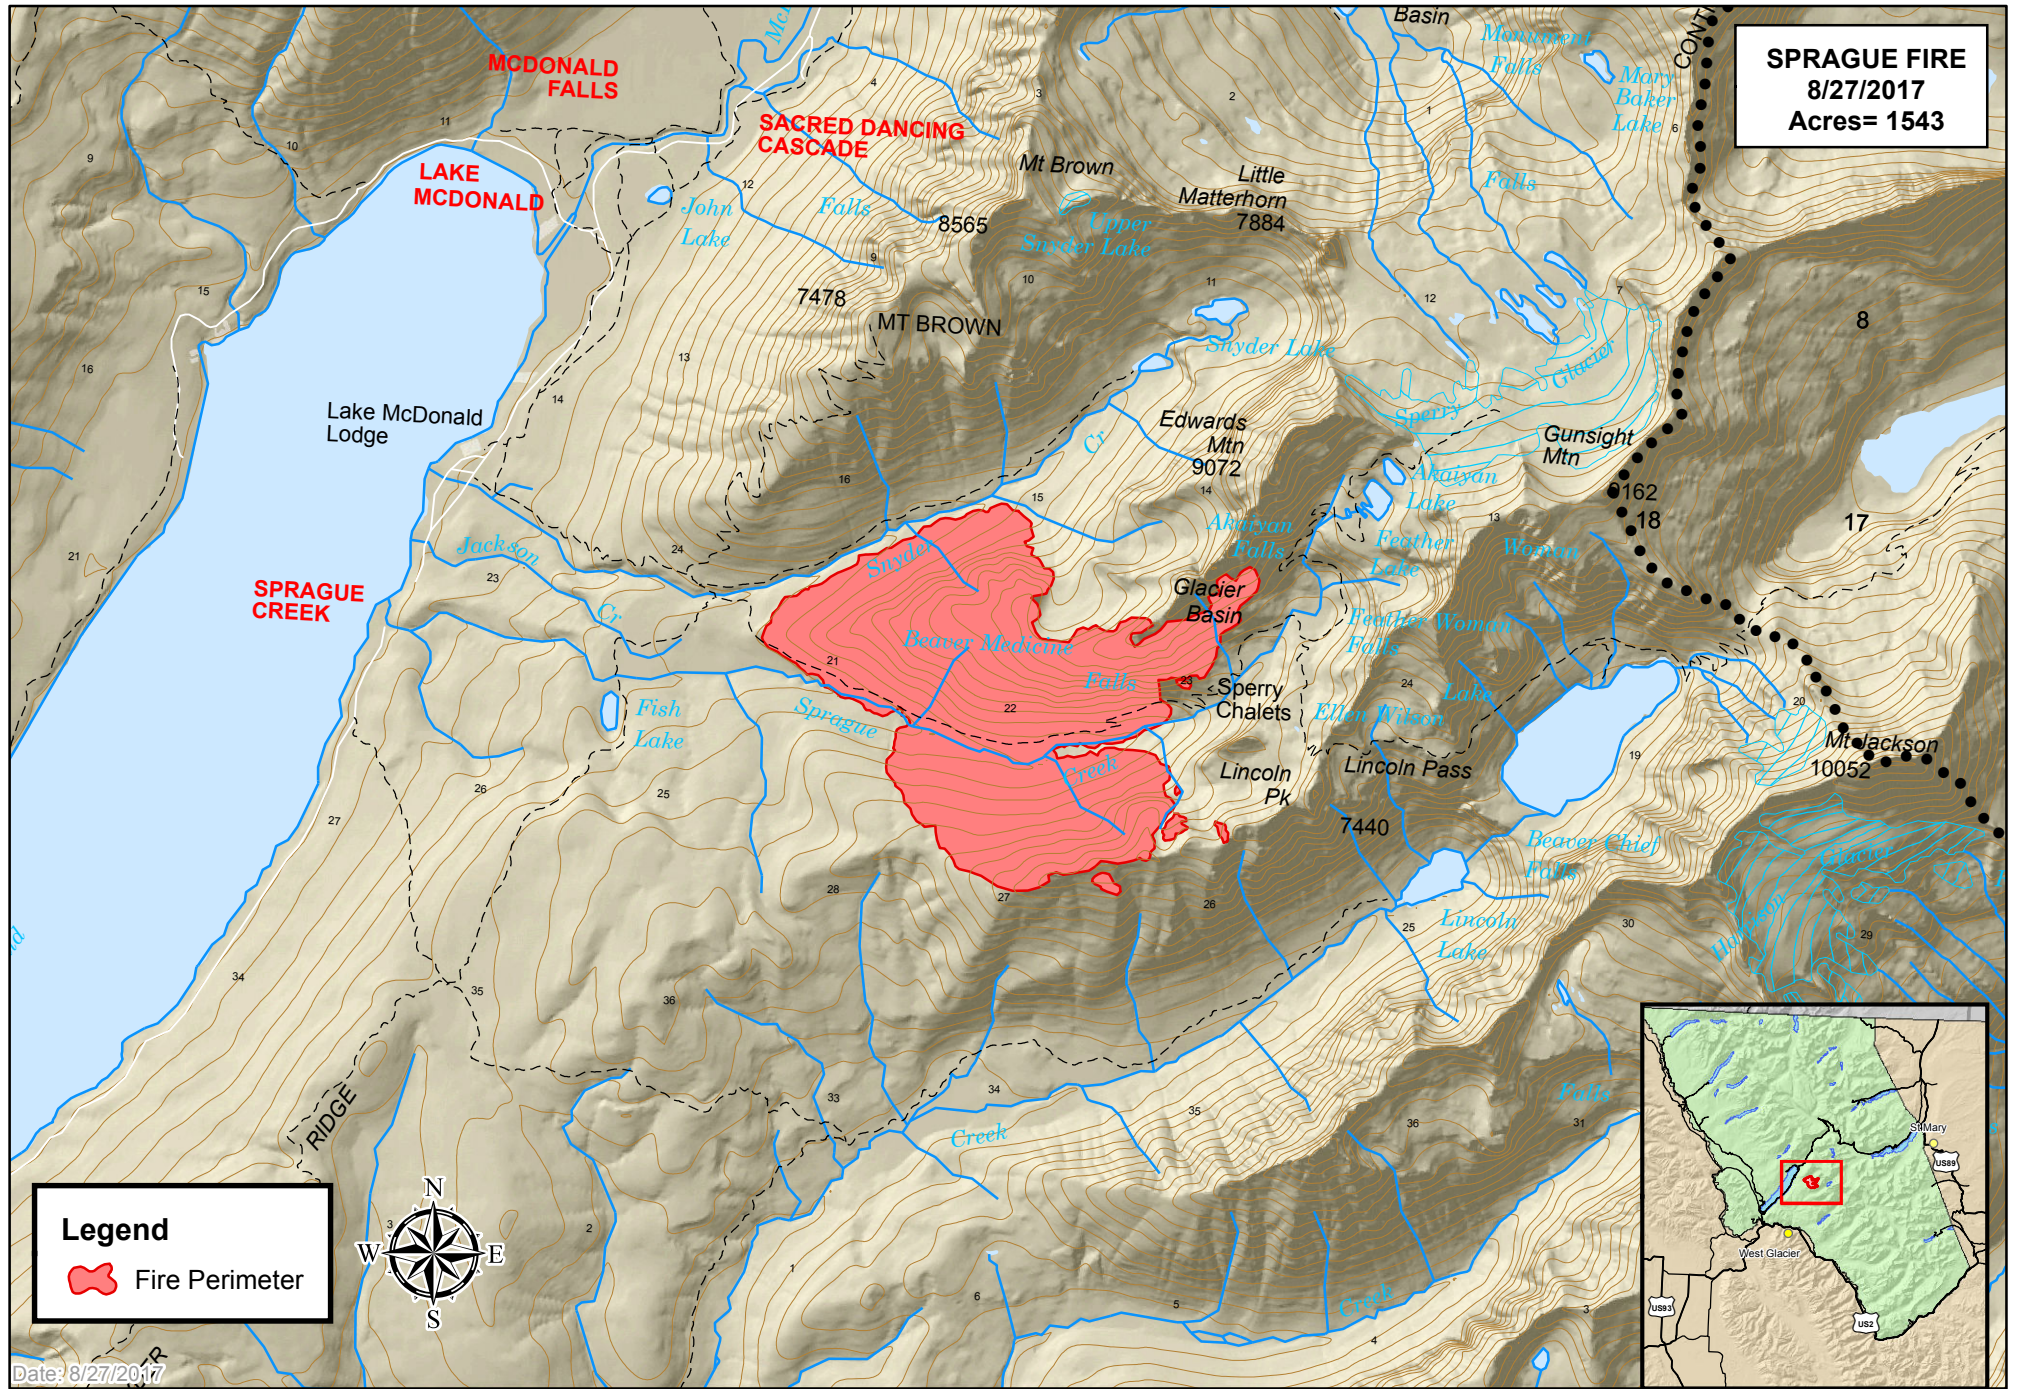

SPRAGUE FIRE
8/27/2017
Acres= 1543

Legend
 Fire Perimeter

Date: 8/27/2017