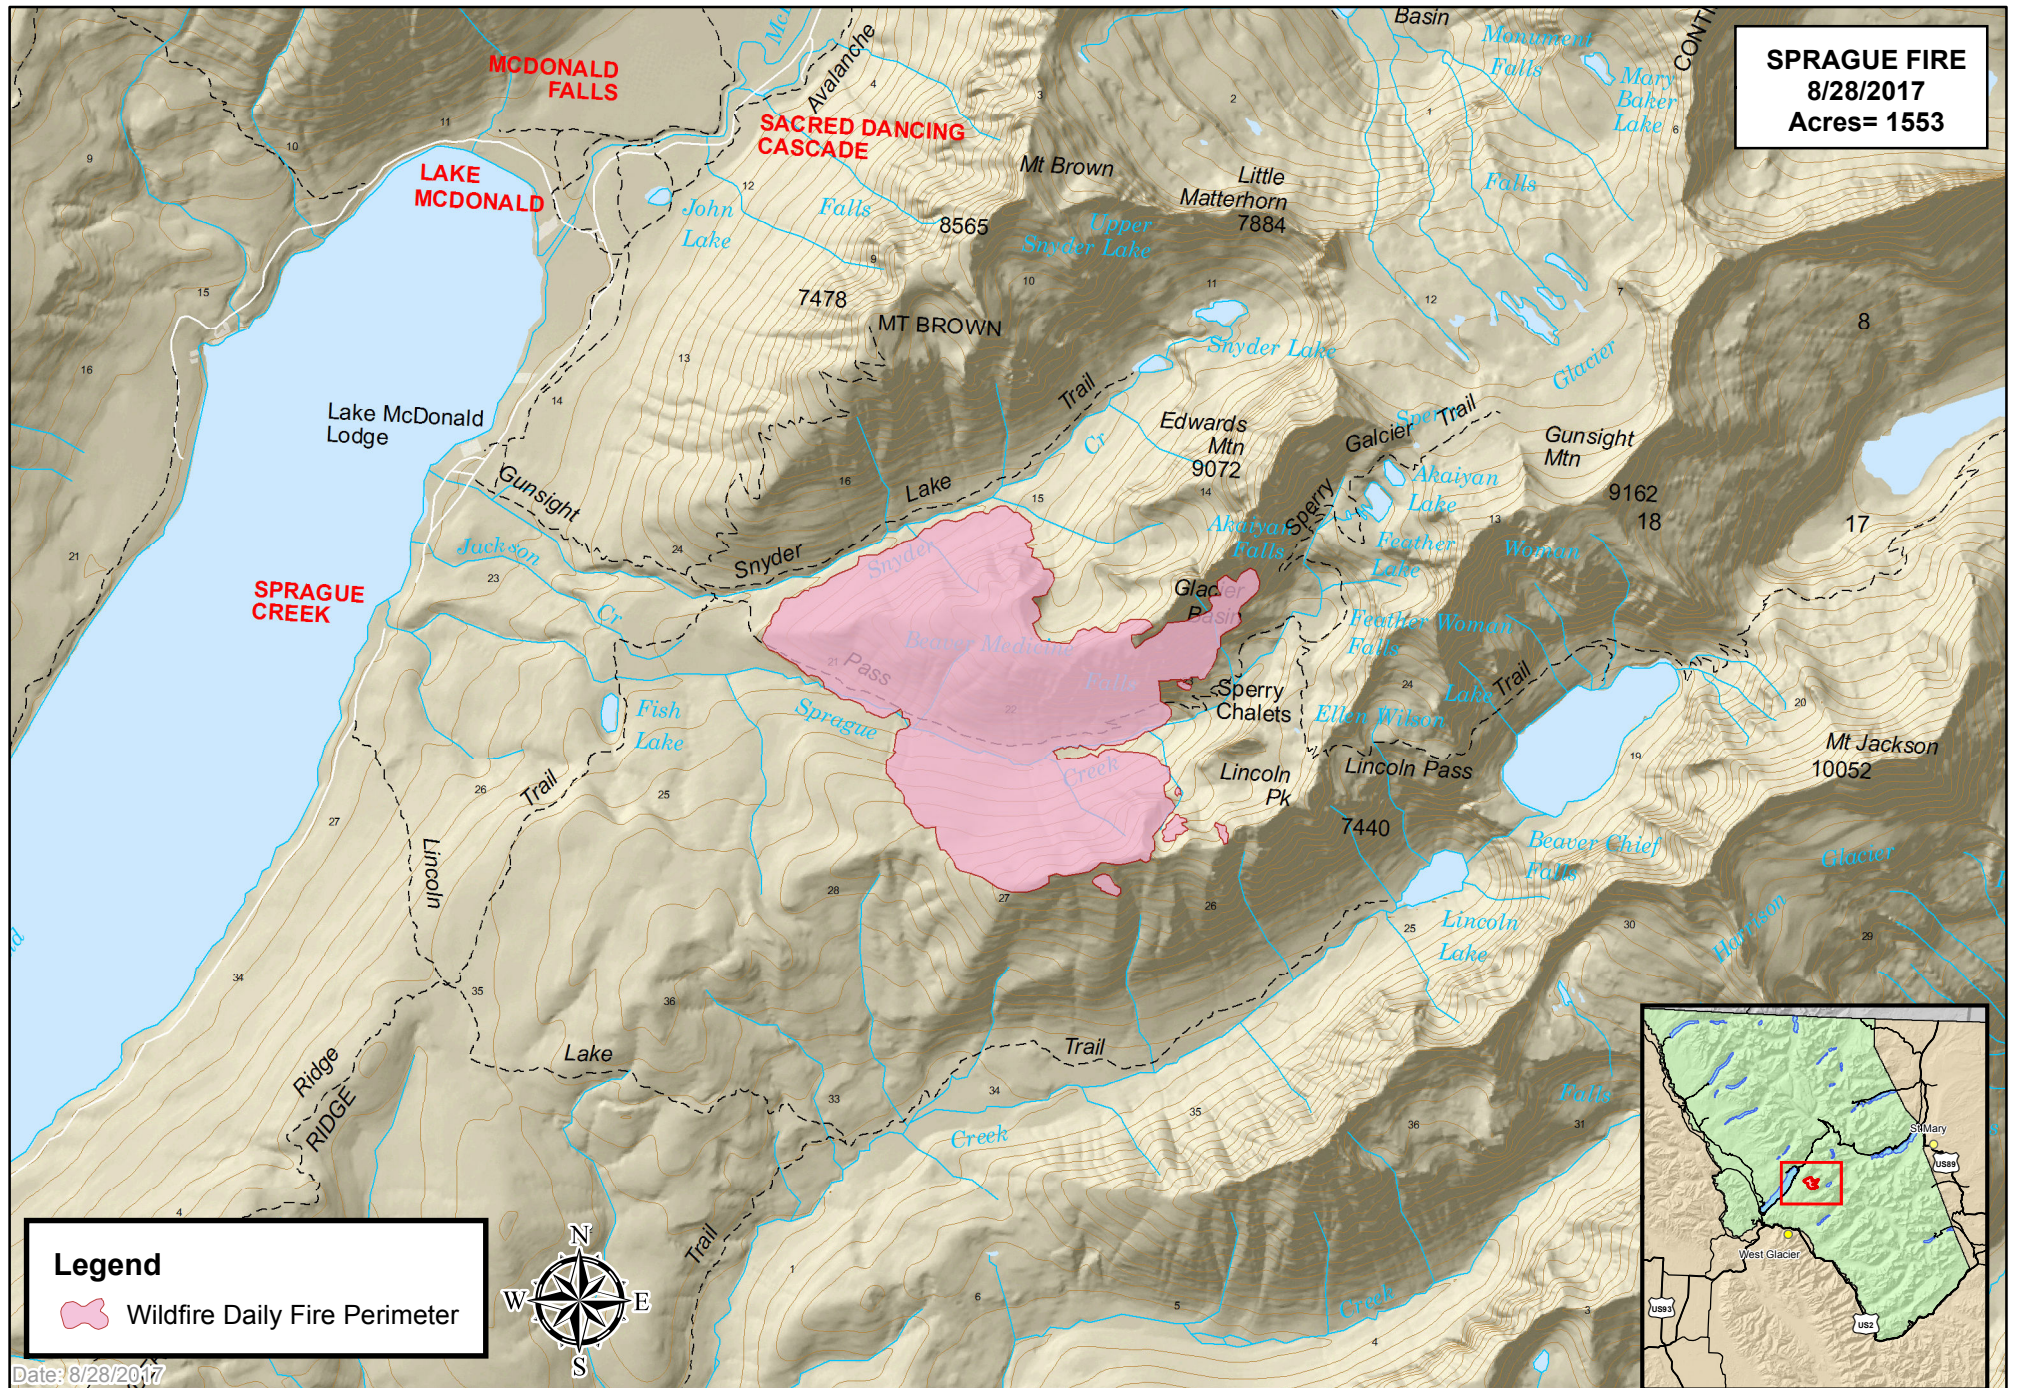

SPRAGUE FIRE
8/28/2017
Acres= 1553

Legend

- Wildfire Daily Fire Perimeter

Date: 8/28/2017