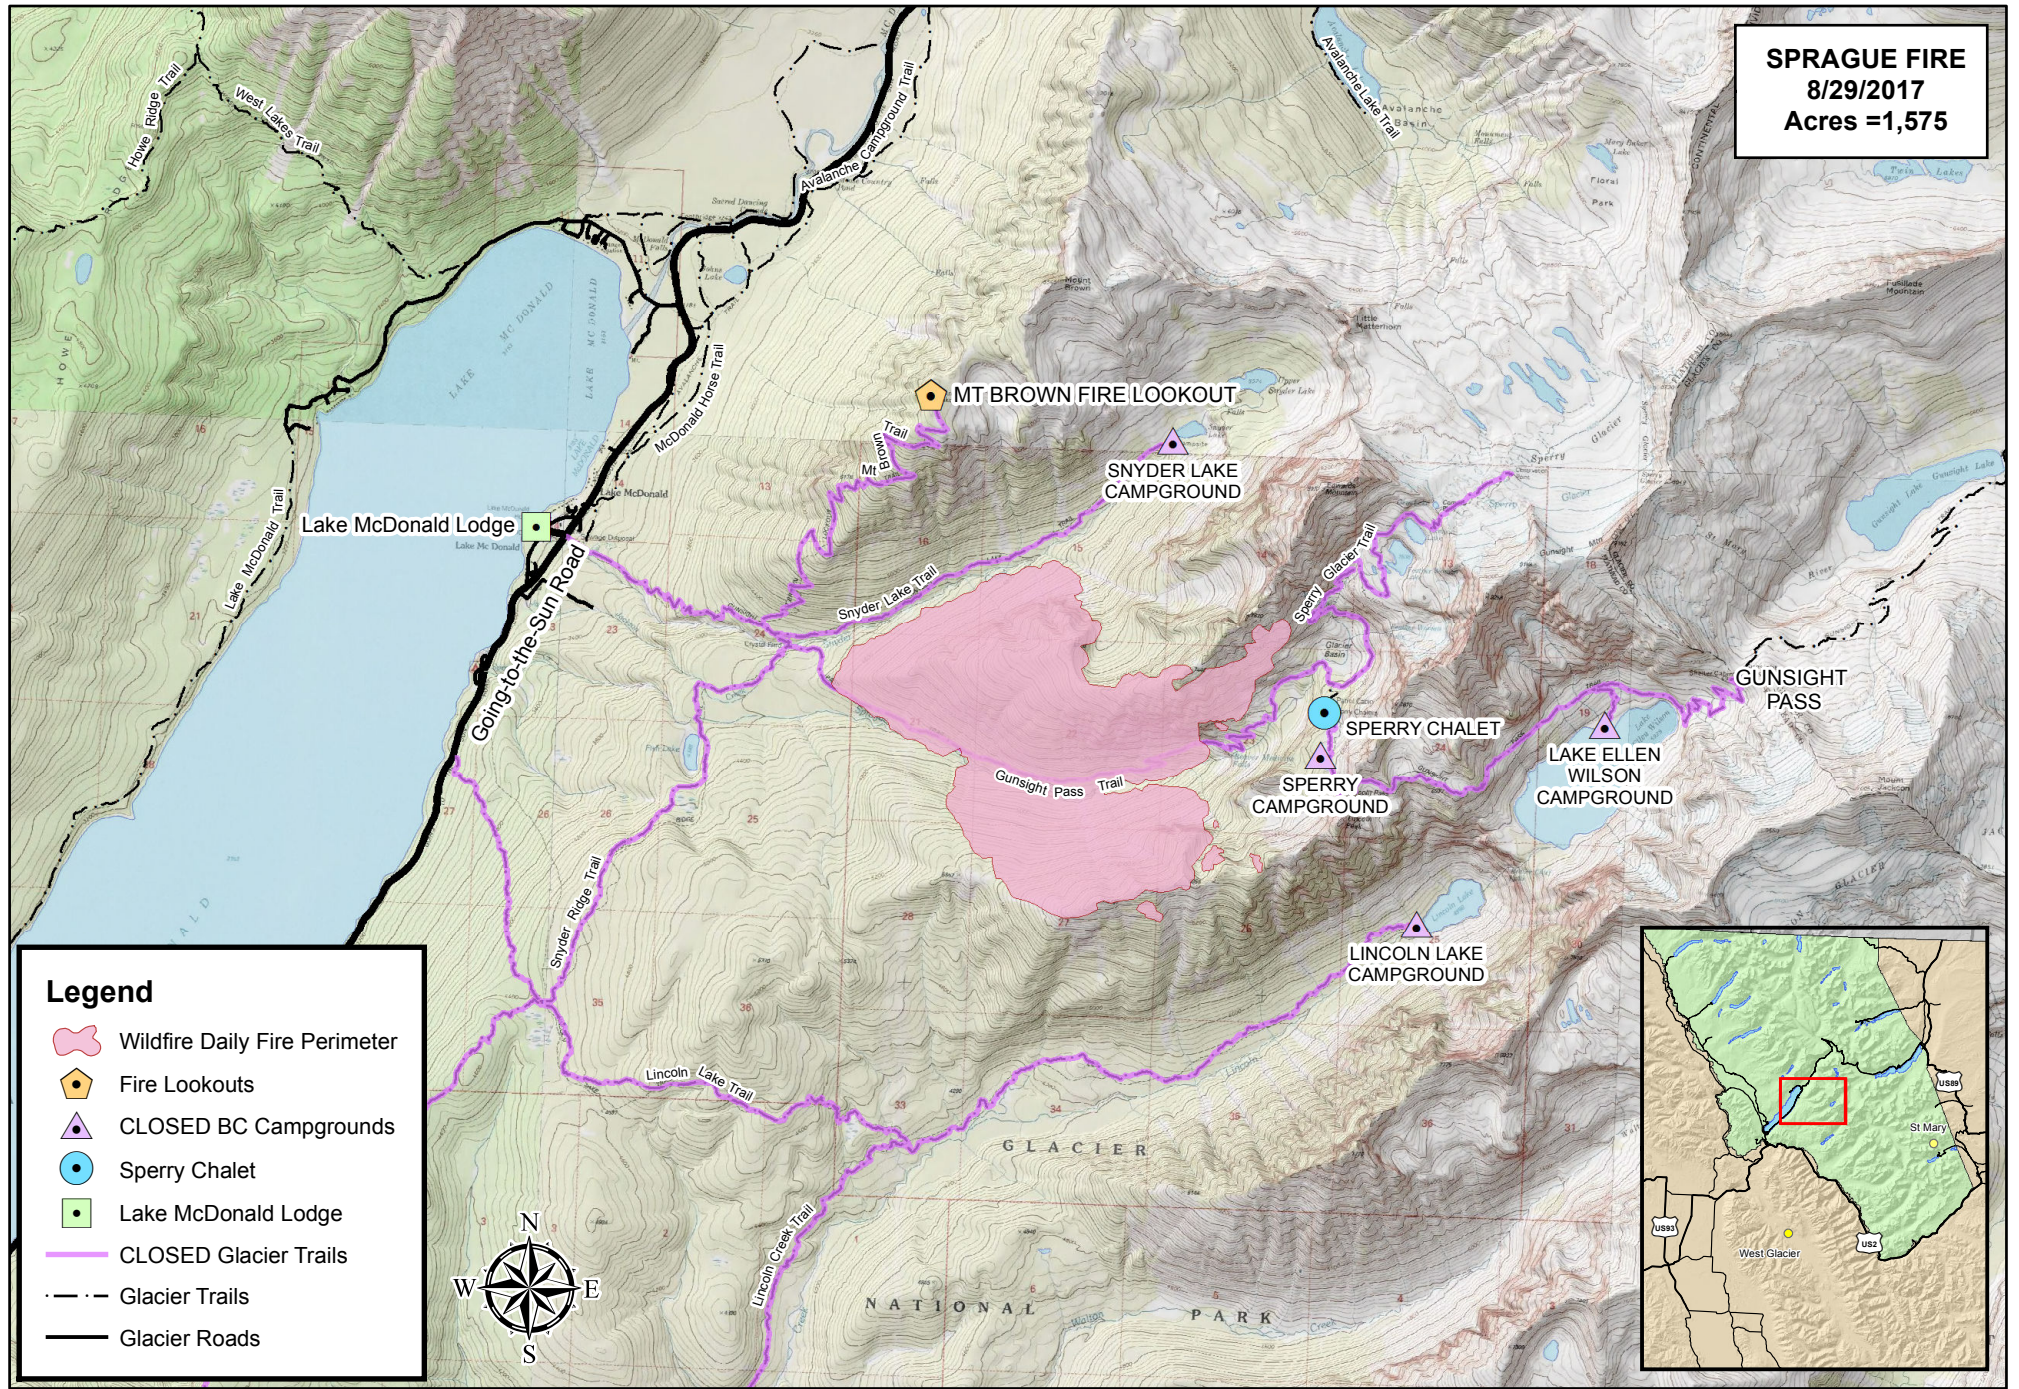

SPRAGUE FIRE
8/29/2017
Acres =1,575

Legend

- Wildfire Daily Fire Perimeter
- Fire Lookouts
- CLOSED BC Campgrounds
- Sperry Chalet
- Lake McDonald Lodge
- CLOSED Glacier Trails
- Glacier Trails
- Glacier Roads