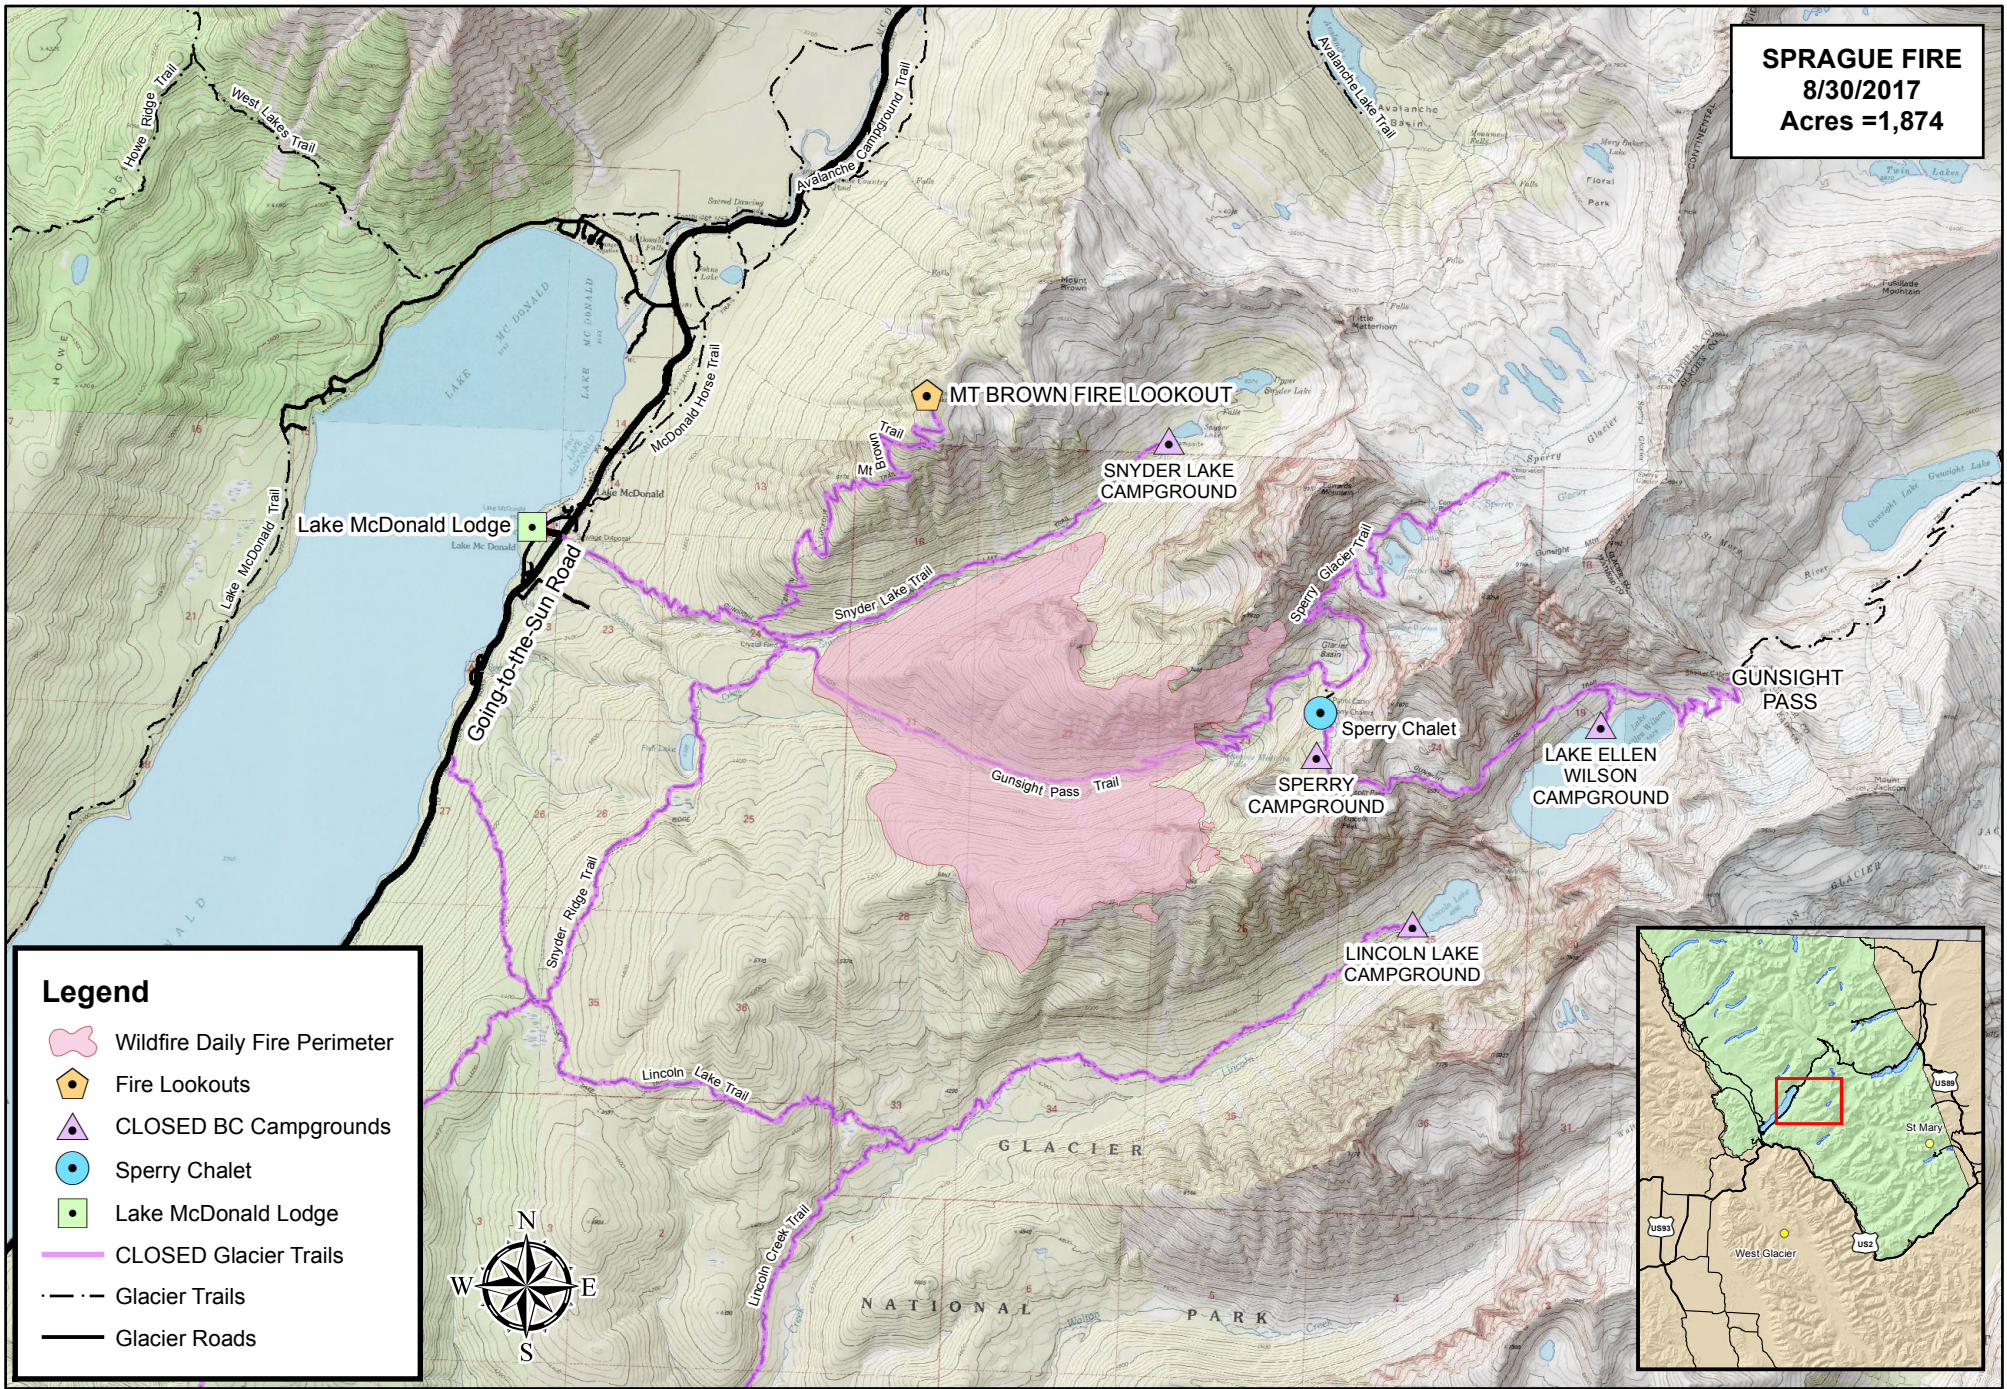

**SPRAGUE FIRE**  
8/30/2017  
Acres = 1,874

**Legend**

- Wildfire Daily Fire Perimeter
- Fire Lookouts
- CLOSED BC Campgrounds
- Sperry Chalet
- Lake McDonald Lodge
- CLOSED Glacier Trails
- Glacier Trails
- Glacier Roads