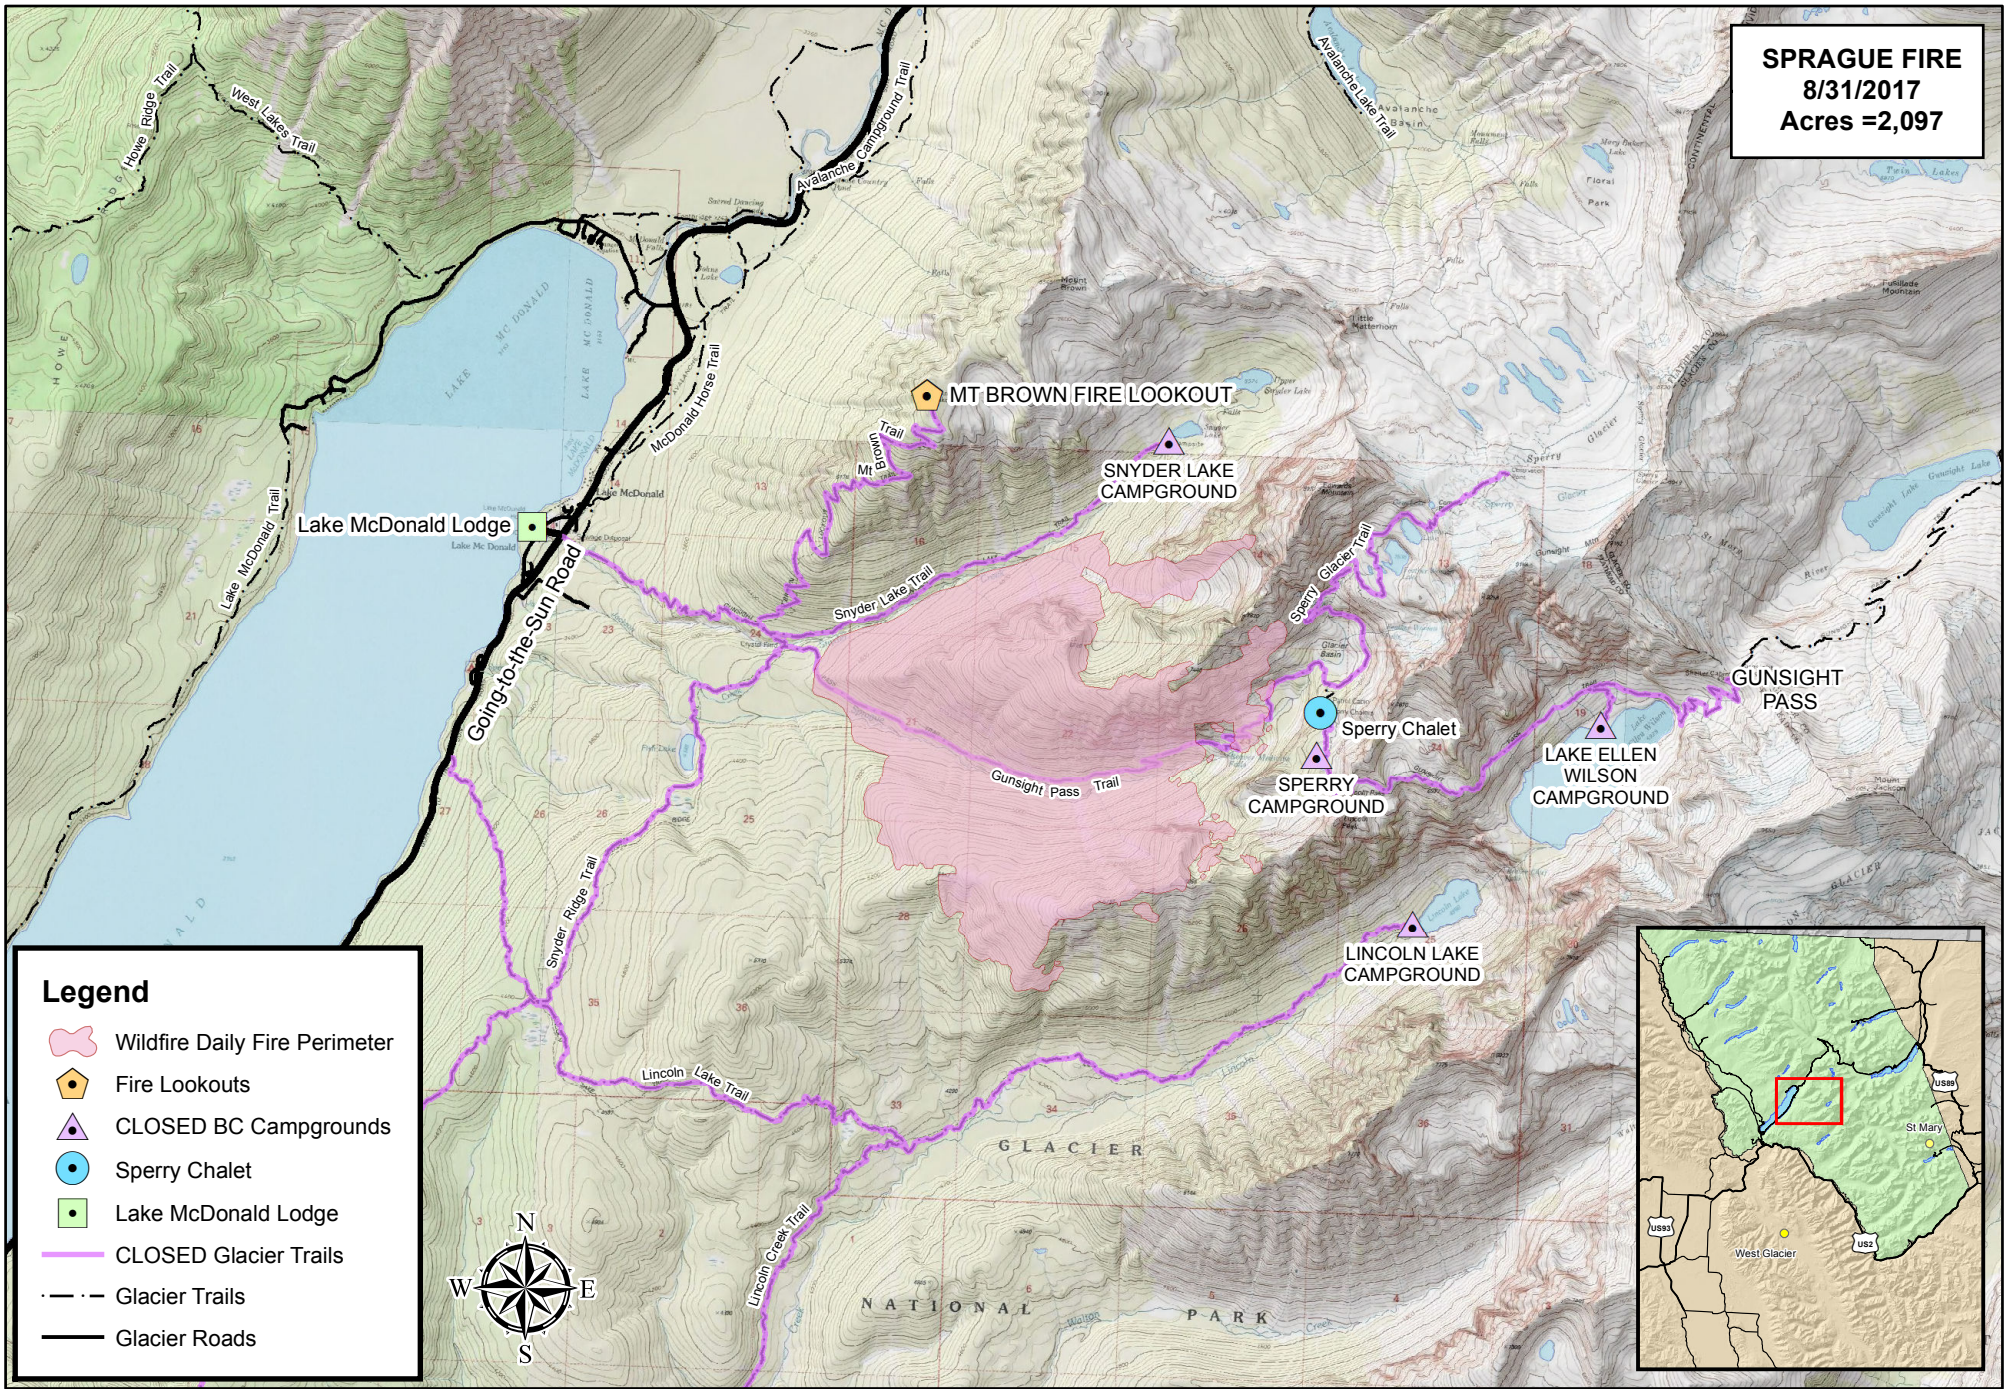

**SPRAGUE FIRE**  
8/31/2017  
Acres =2,097

**Legend**

- Wildfire Daily Fire Perimeter
- Fire Lookouts
- CLOSED BC Campgrounds
- Sperry Chalet
- Lake McDonald Lodge
- CLOSED Glacier Trails
- Glacier Trails
- Glacier Roads