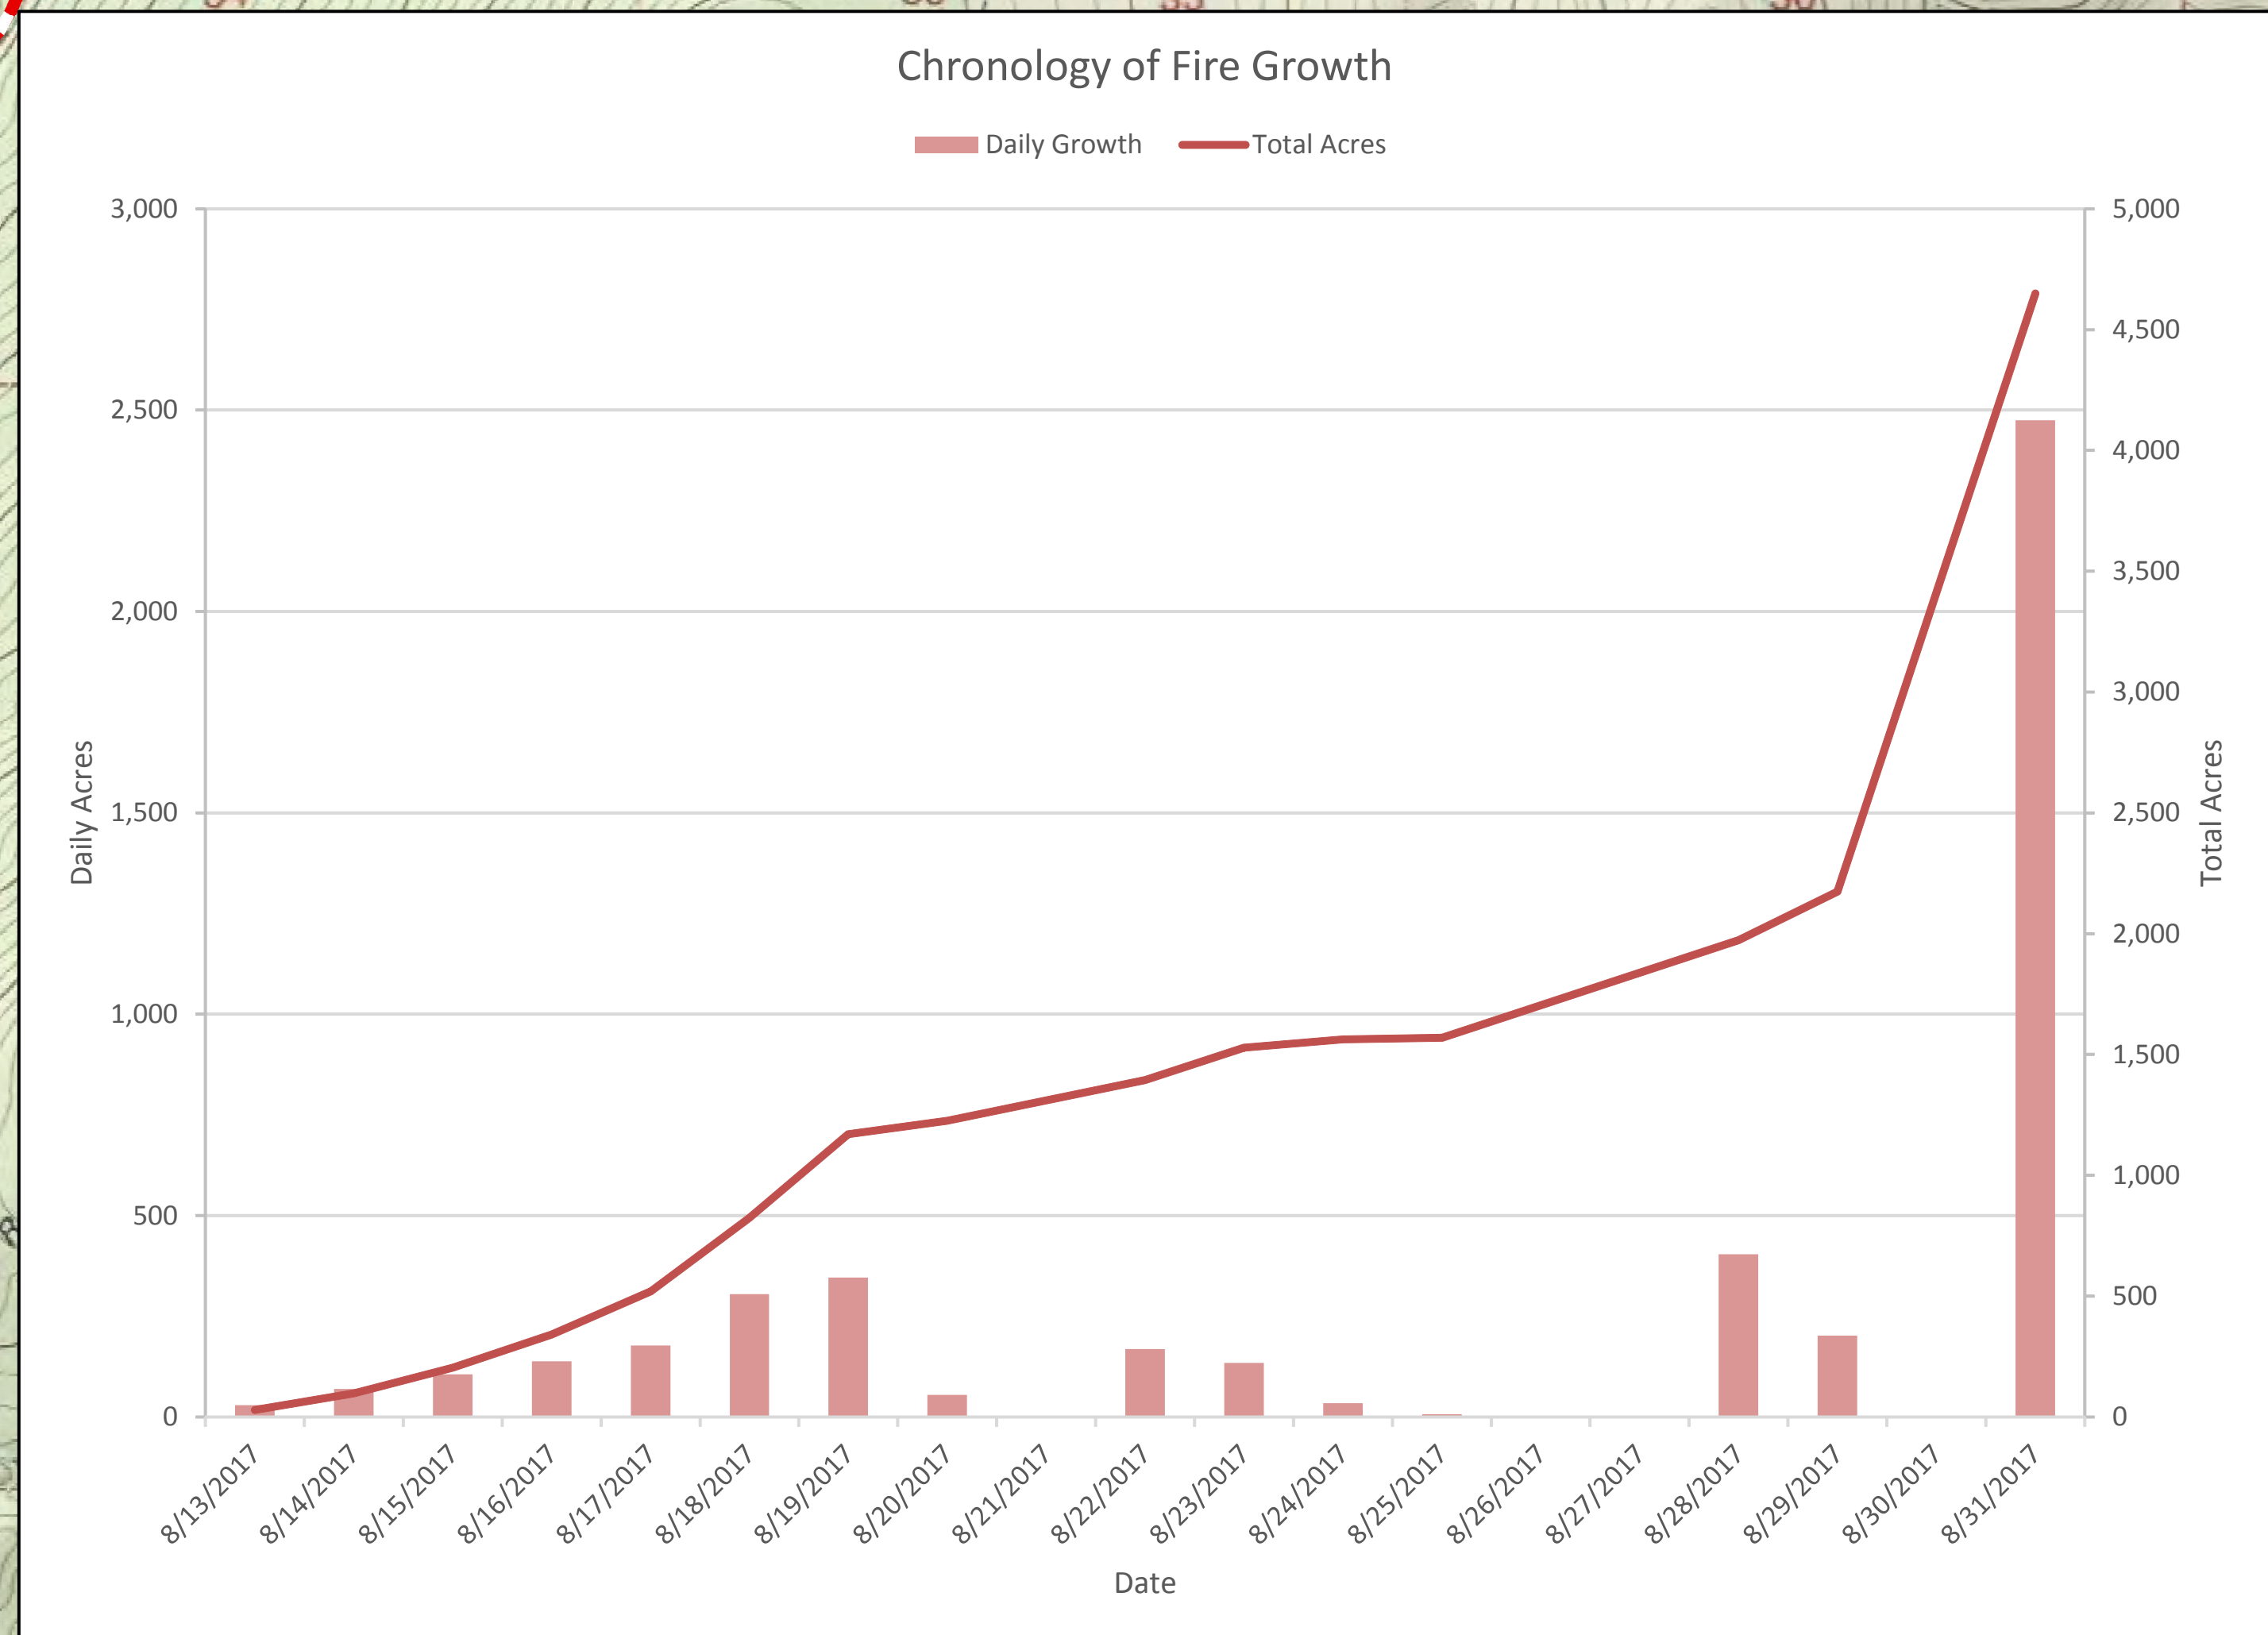

8/10/2017
2036 Hours

Sprague Fire Progression Map

MT-GNP-000526
09/01/2017

Burn Period, 08/13/17 to 08/31/17

2017/08/13	2017/08/18	2017/08/24
2017/08/14	2017/08/19	2017/08/25
2017/08/15	2017/08/20	2017/08/28
2017/08/16	2017/08/22	2017/08/29
2017/08/17	2017/08/23	2017/08/31