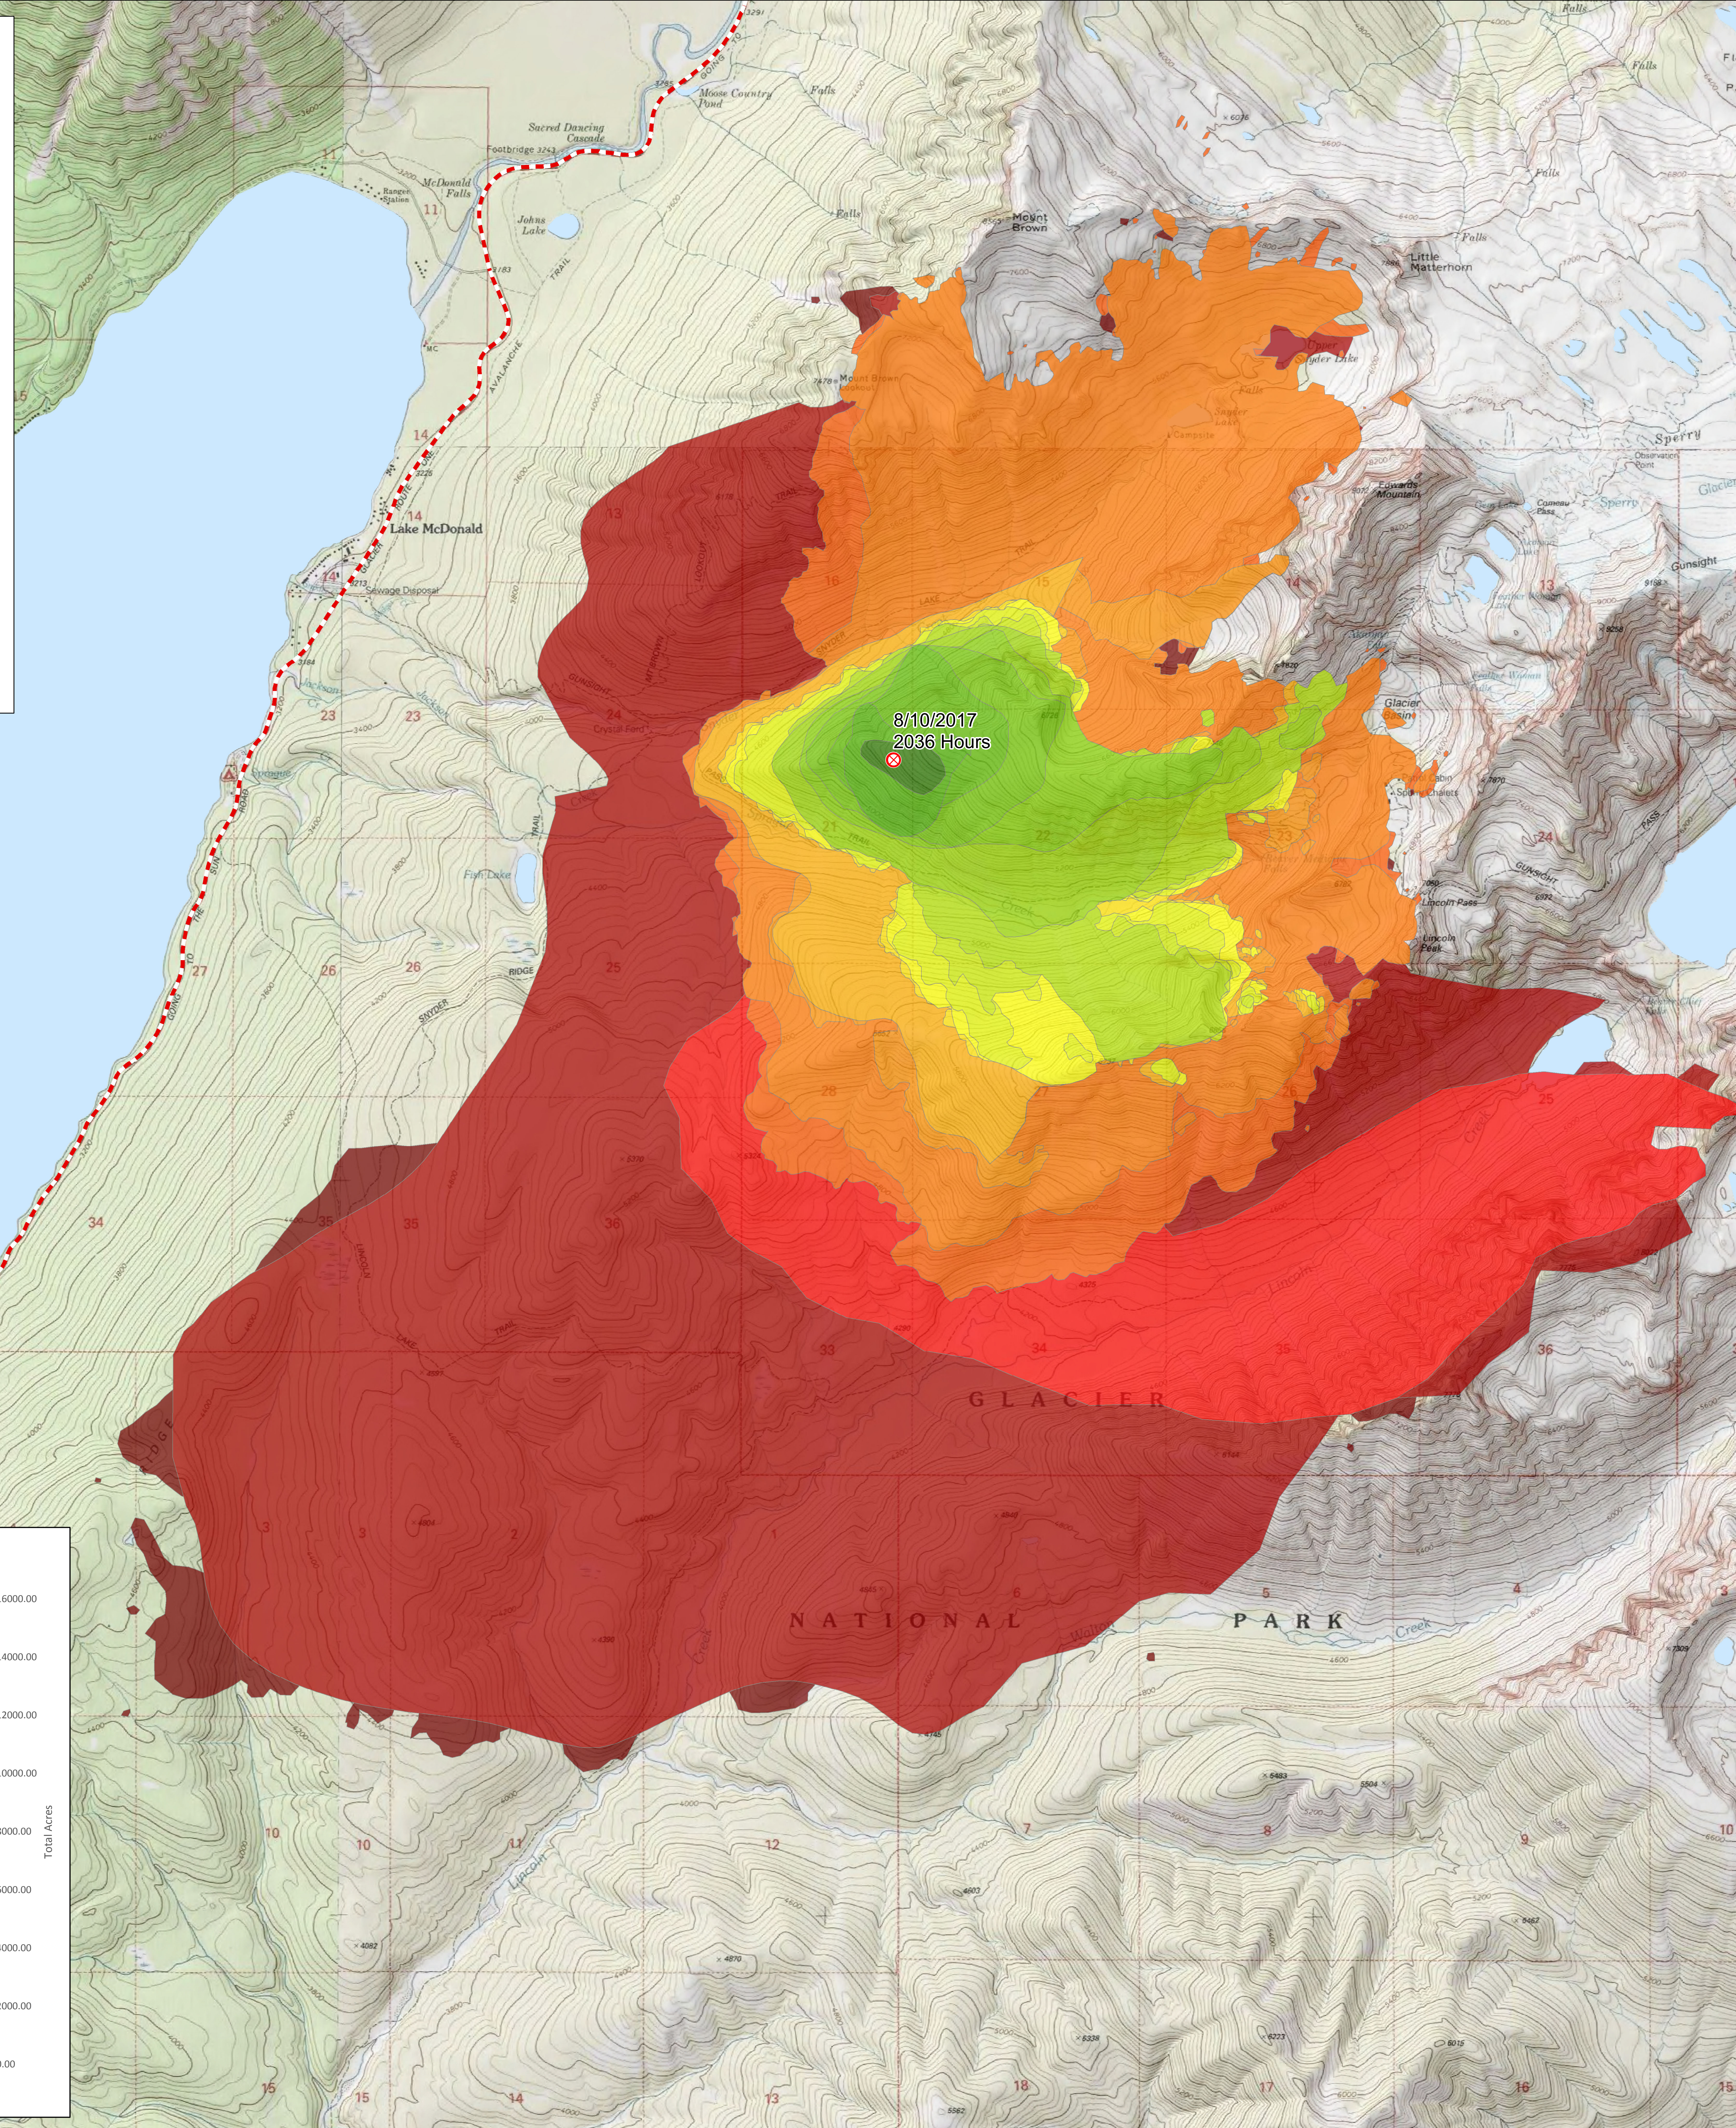

Sprague Fire Progression Map

13,343 ACRES as of 09/05/17
08/13/17 to 09/04/17

Chronology of Fire Growth

Daily Growth Total Acres