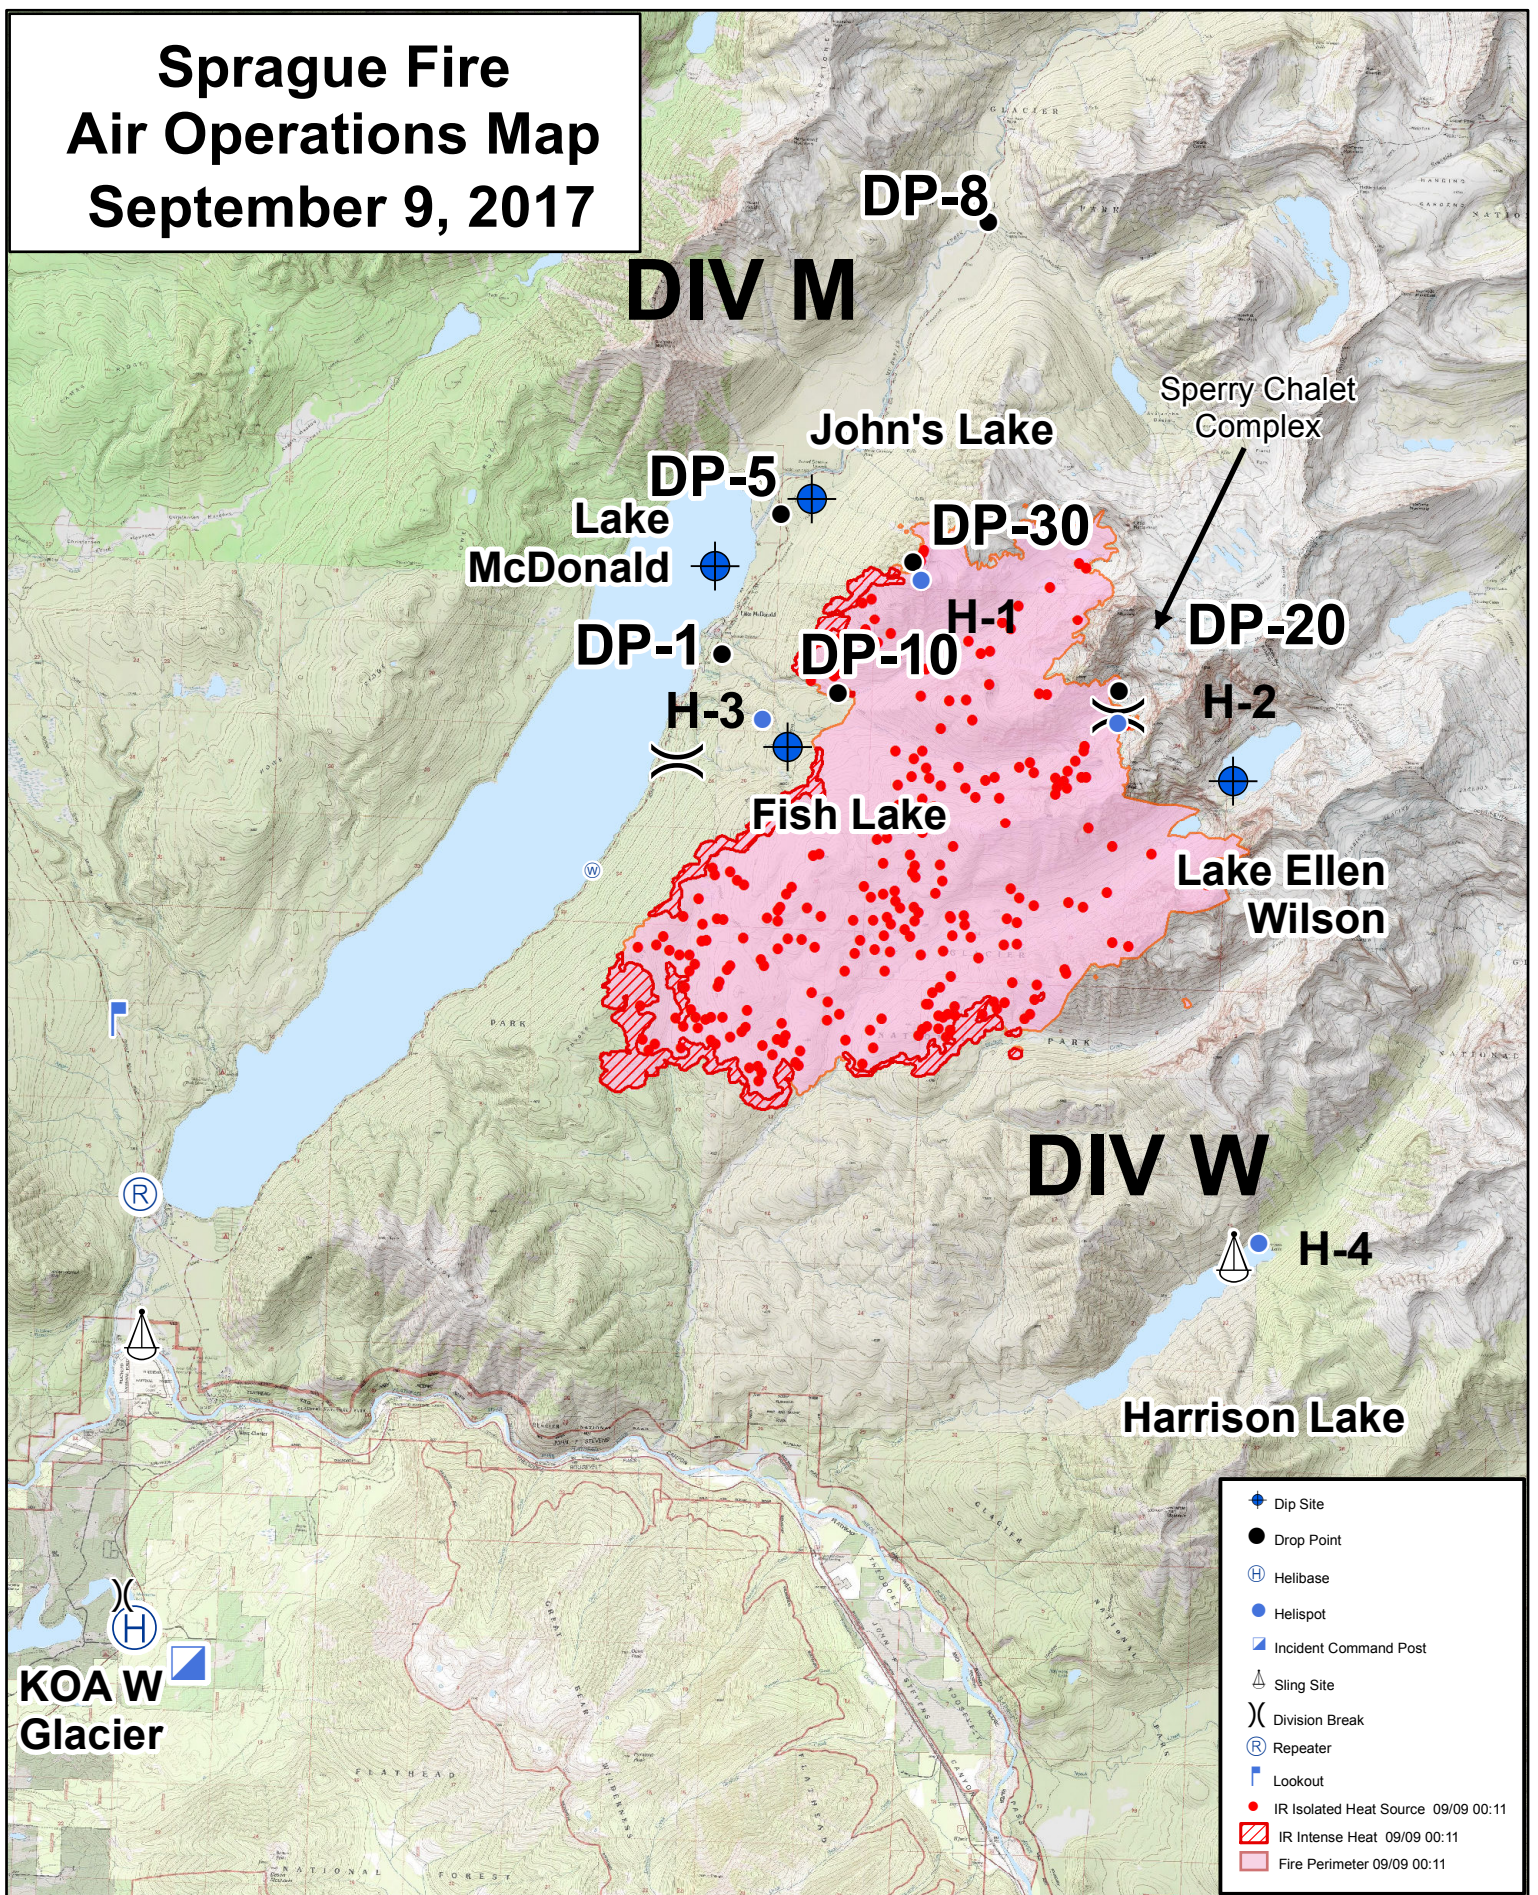

Sprague Fire Air Operations Map September 9, 2017

- Dip Site
- Drop Point
- Helibase
- Helispot
- Incident Command Post
- Sling Site
- Division Break
- Repeater
- Lookout
- IR Isolated Heat Source 09/09 00:11
- IR Intense Heat 09/09 00:11
- Fire Perimeter 09/09 00:11

**KOA W
Glacier**

NO TFR FOR SPRAGUE FIRE