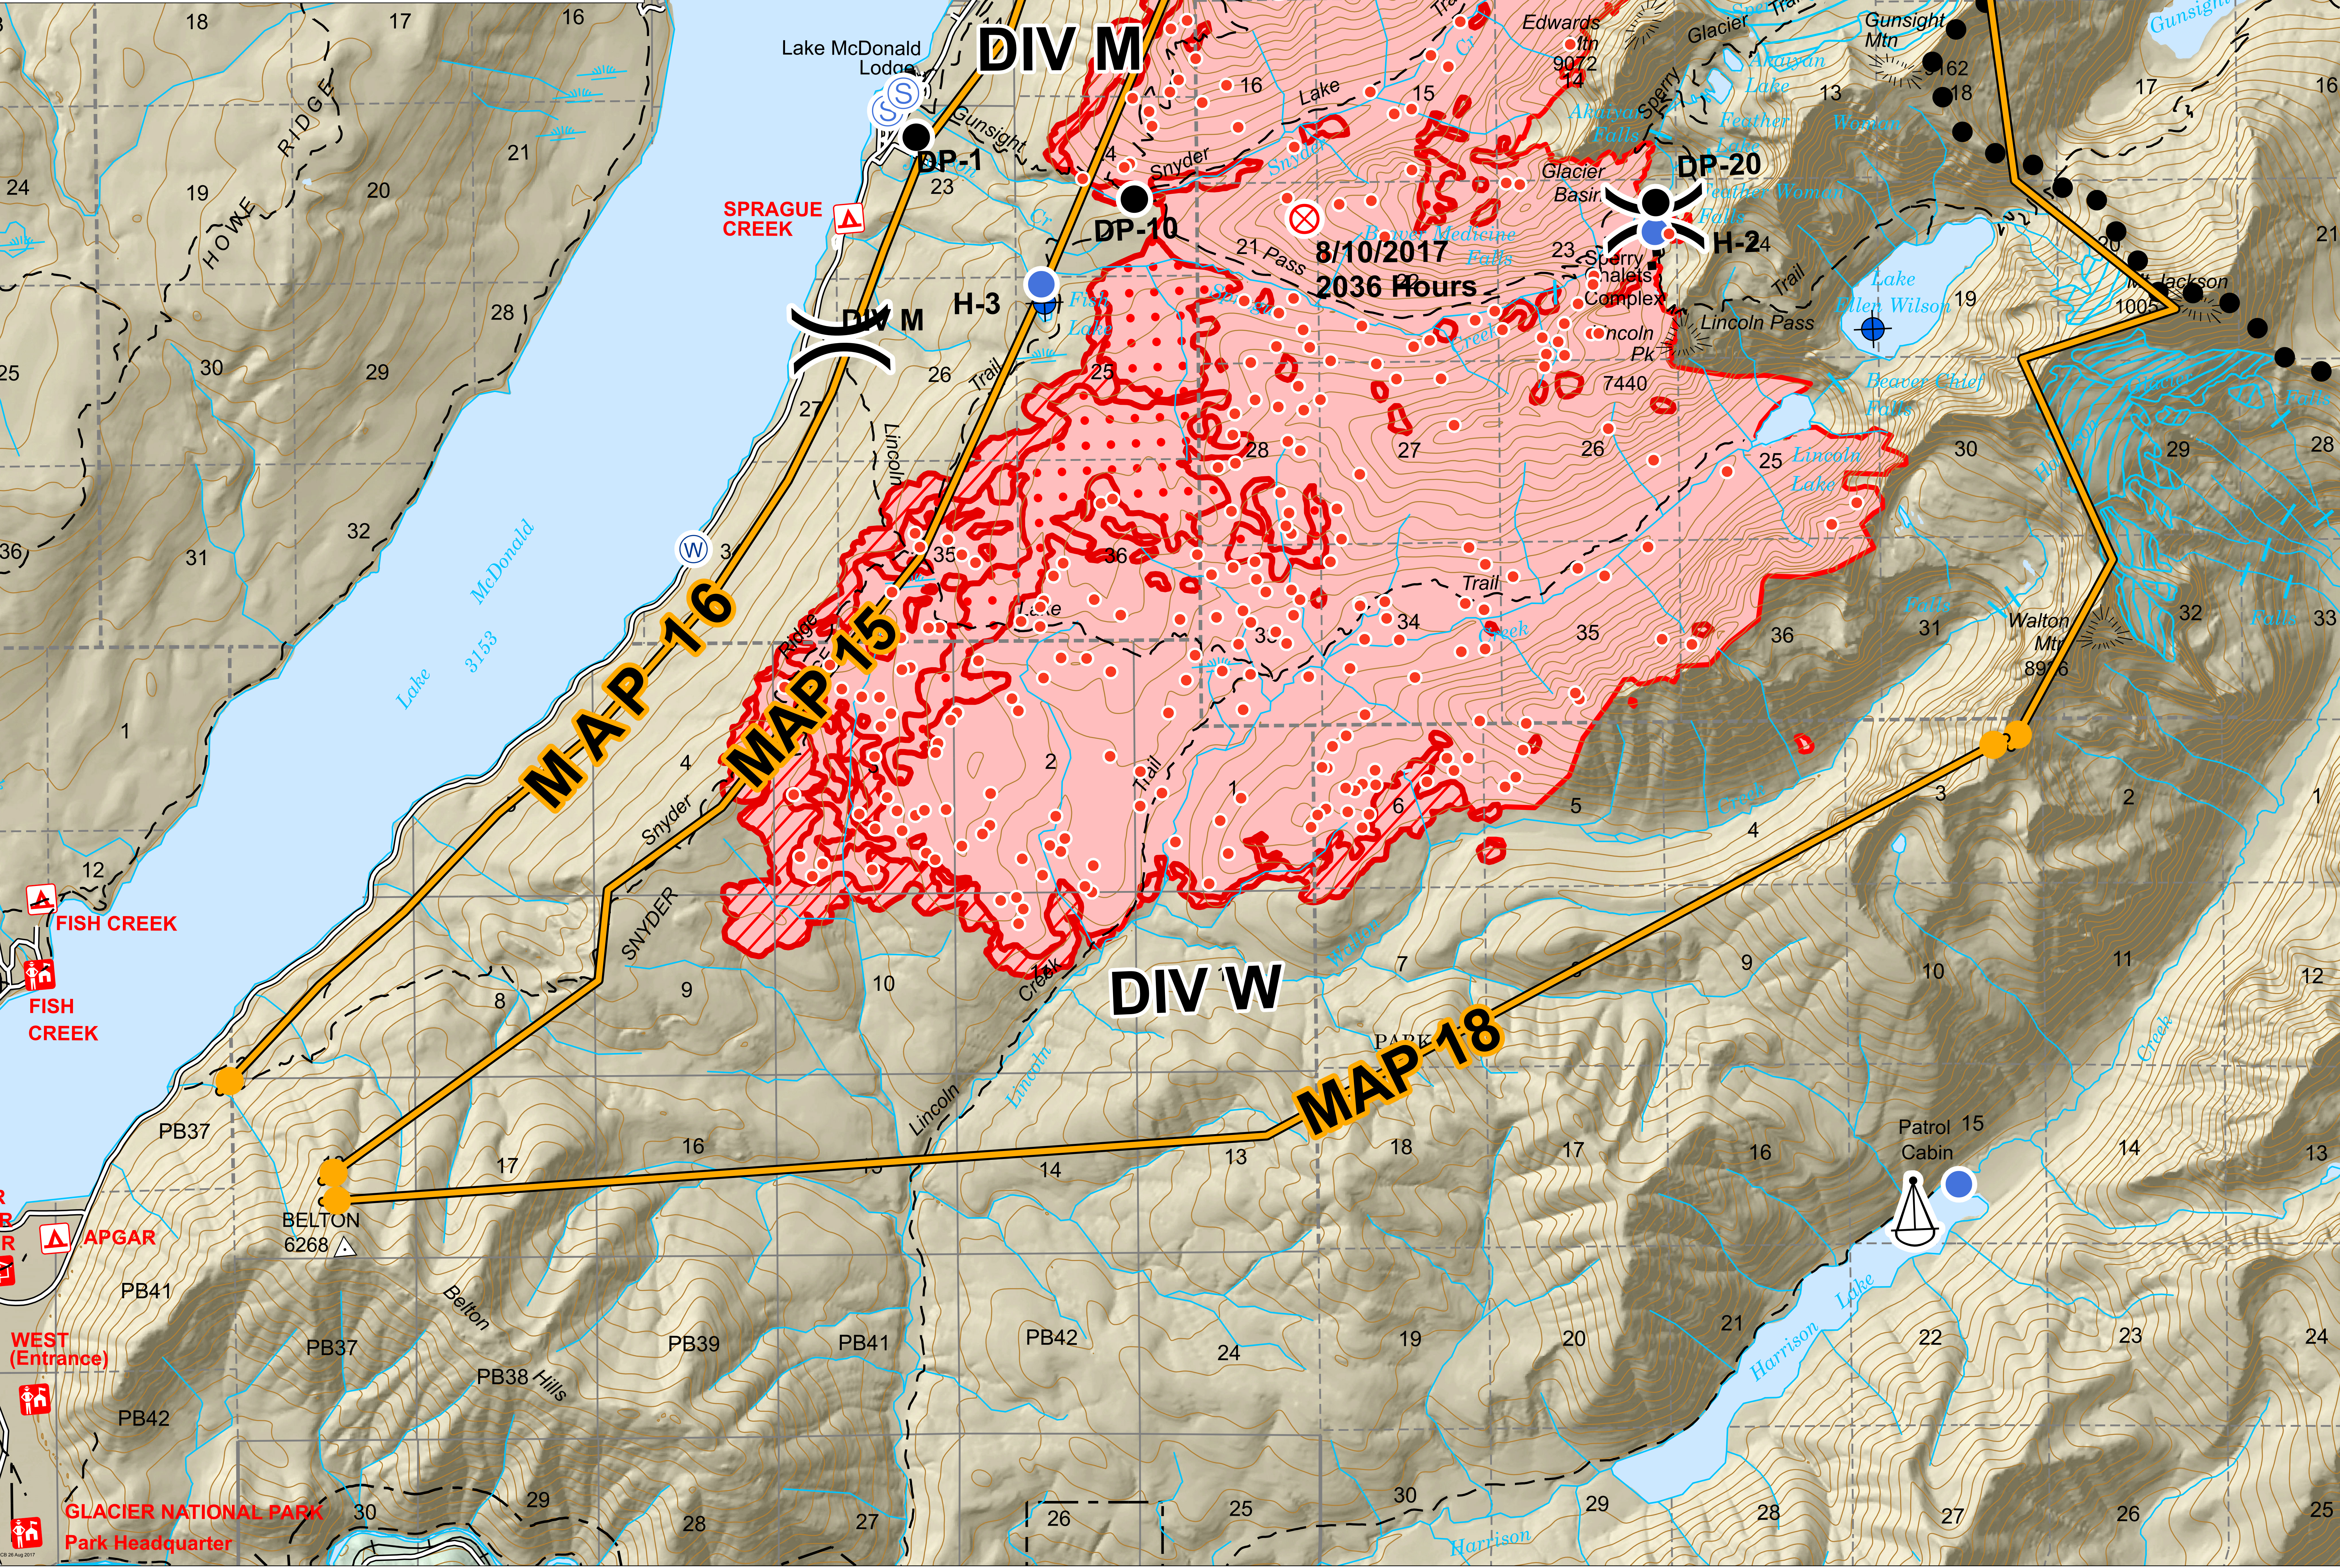

Sprague Fire Briefing Map

9 Sep 2017 - 13,647 Acres

- Sling Site
- Isolated Heat
- Intense Heat
- Scattered Heat
- Fire Perimeter
- Staging Area
- Dip Site
- Drop Point
- Helispot
- Division Break

GLACIER NATIONAL PARK
Park Headquarter