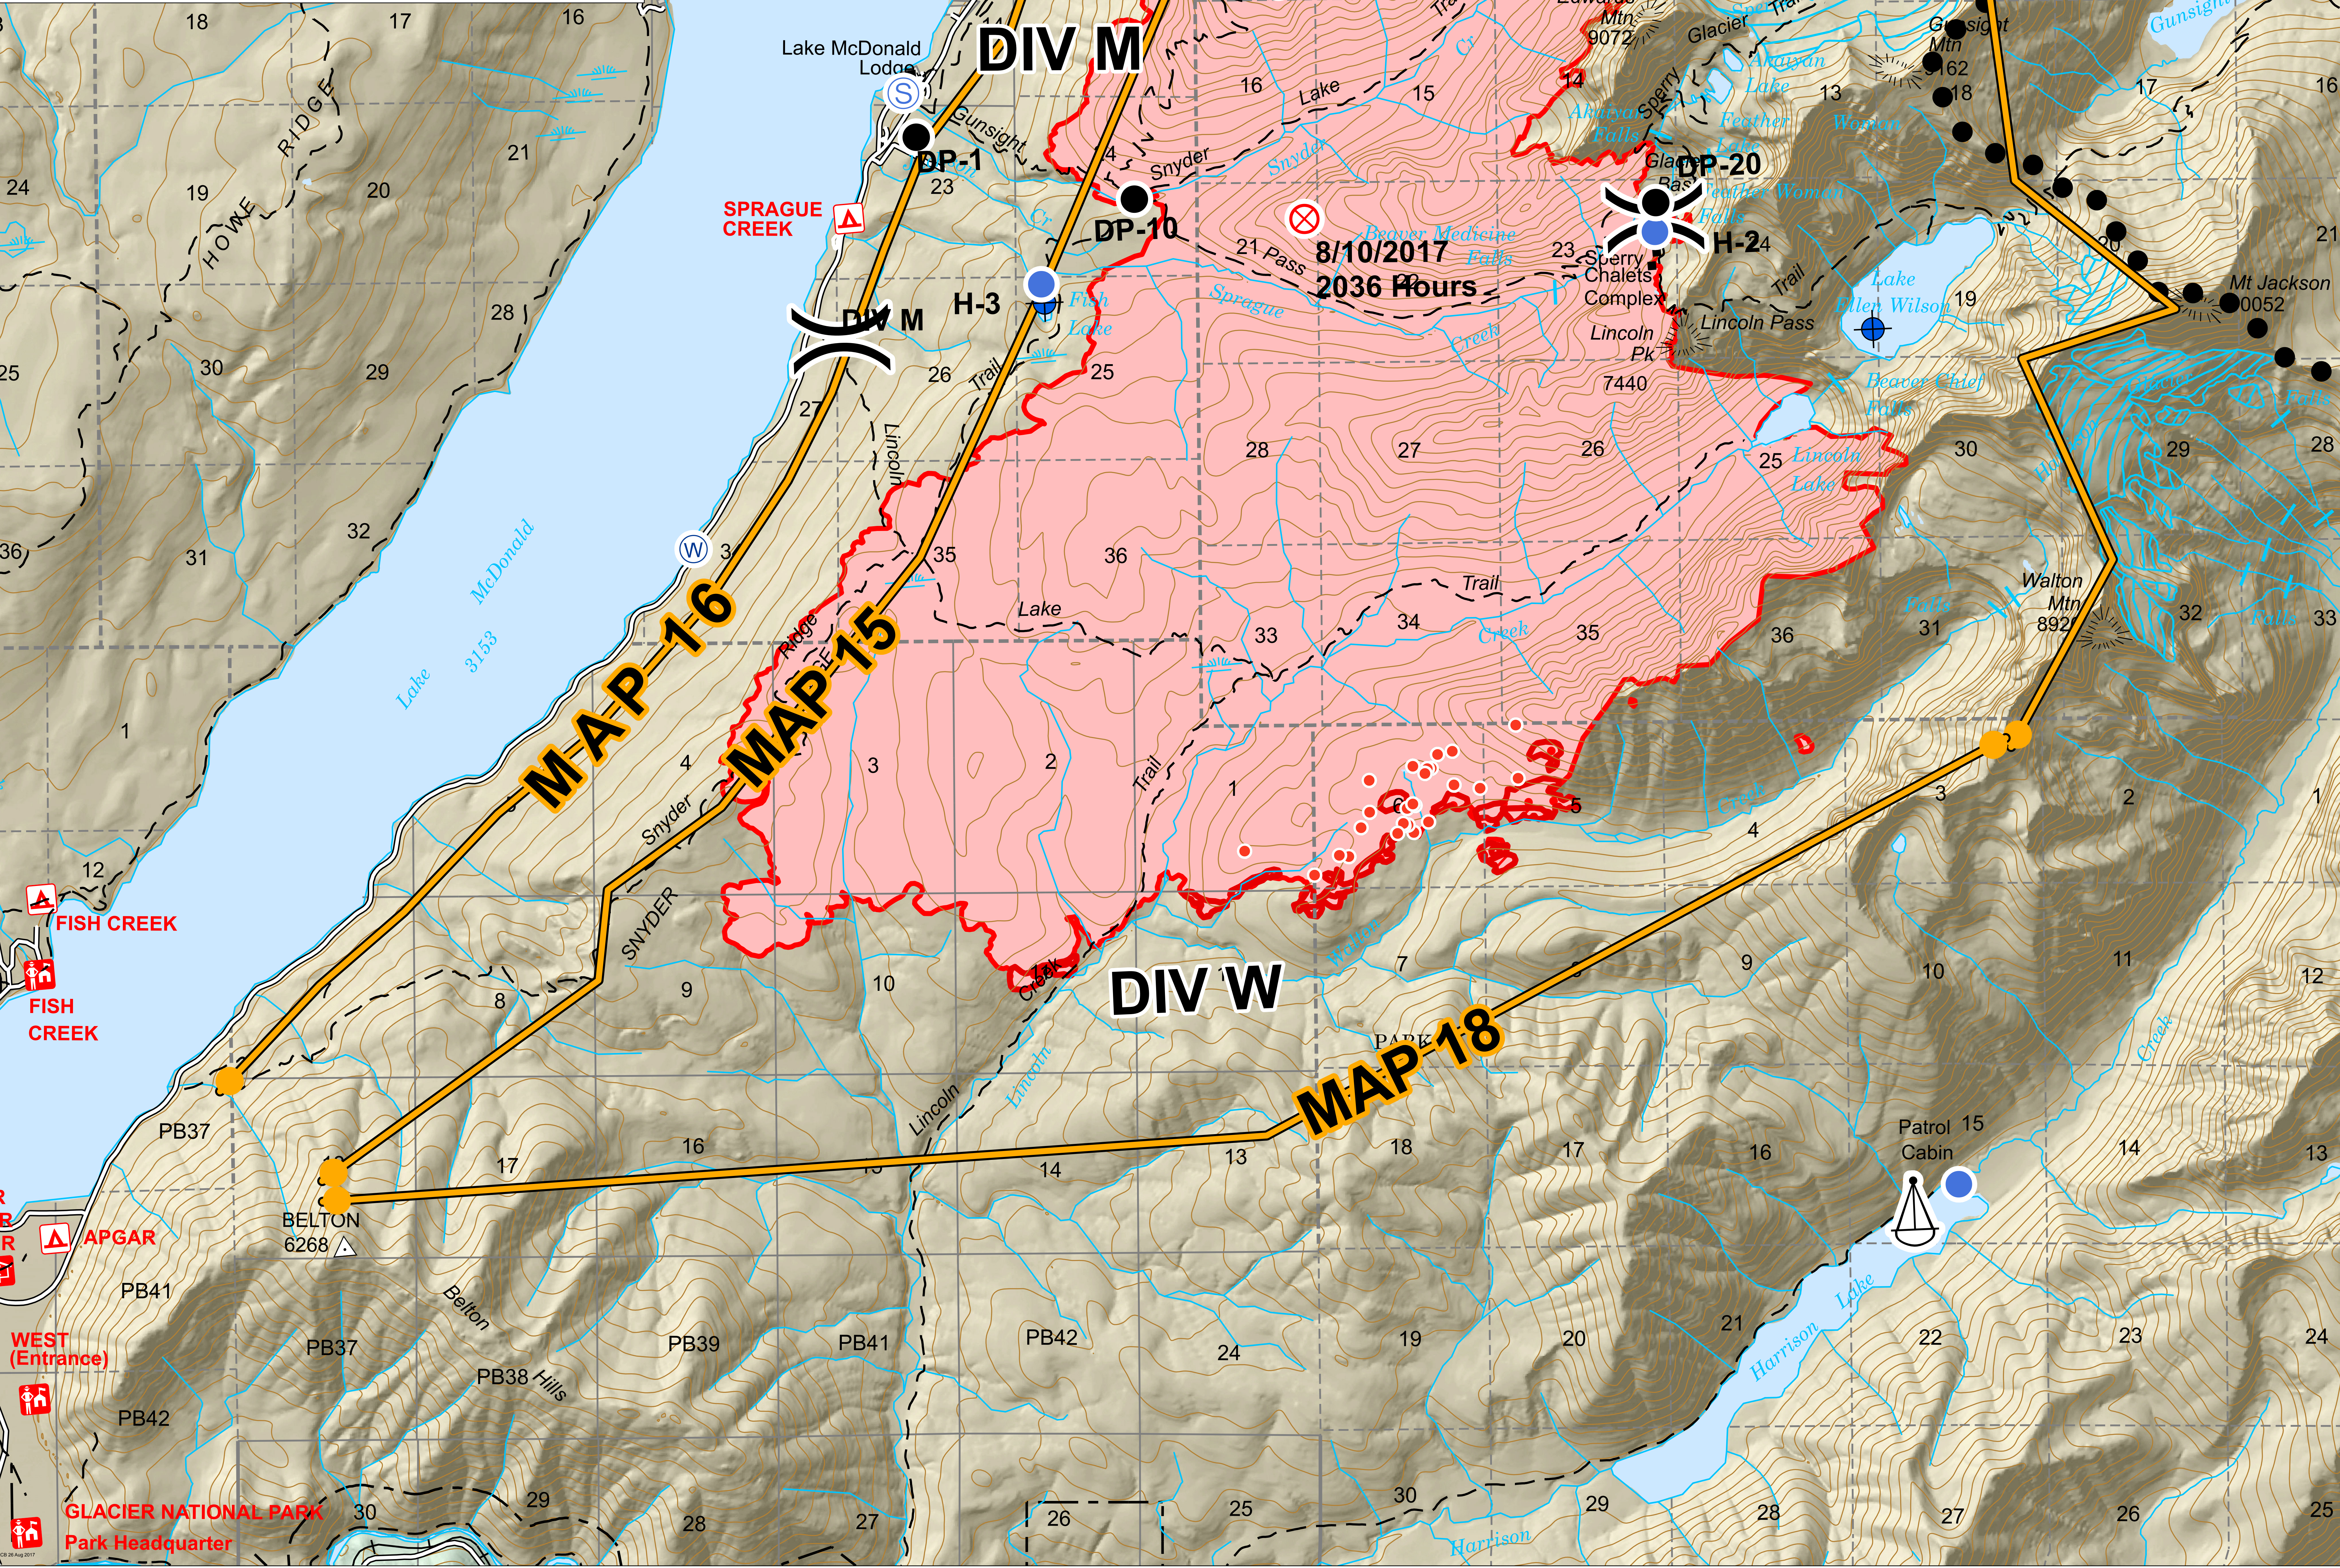

Sprague Fire Briefing Map

10 Sep 2017 - 13,674 Acres

-  Sling Site
-  Isolated Heat
-  Intense Heat
-  Scattered Heat
-  Fire Perimeter
-  Staging Area
-  Dip Site
-  Drop Point
-  Helispot
-  Division Break

8/10/2017
2036 Hours

MAP-16

MAP-15

MAP-17

MAP-19

MAP-18

DIV M

DIV W