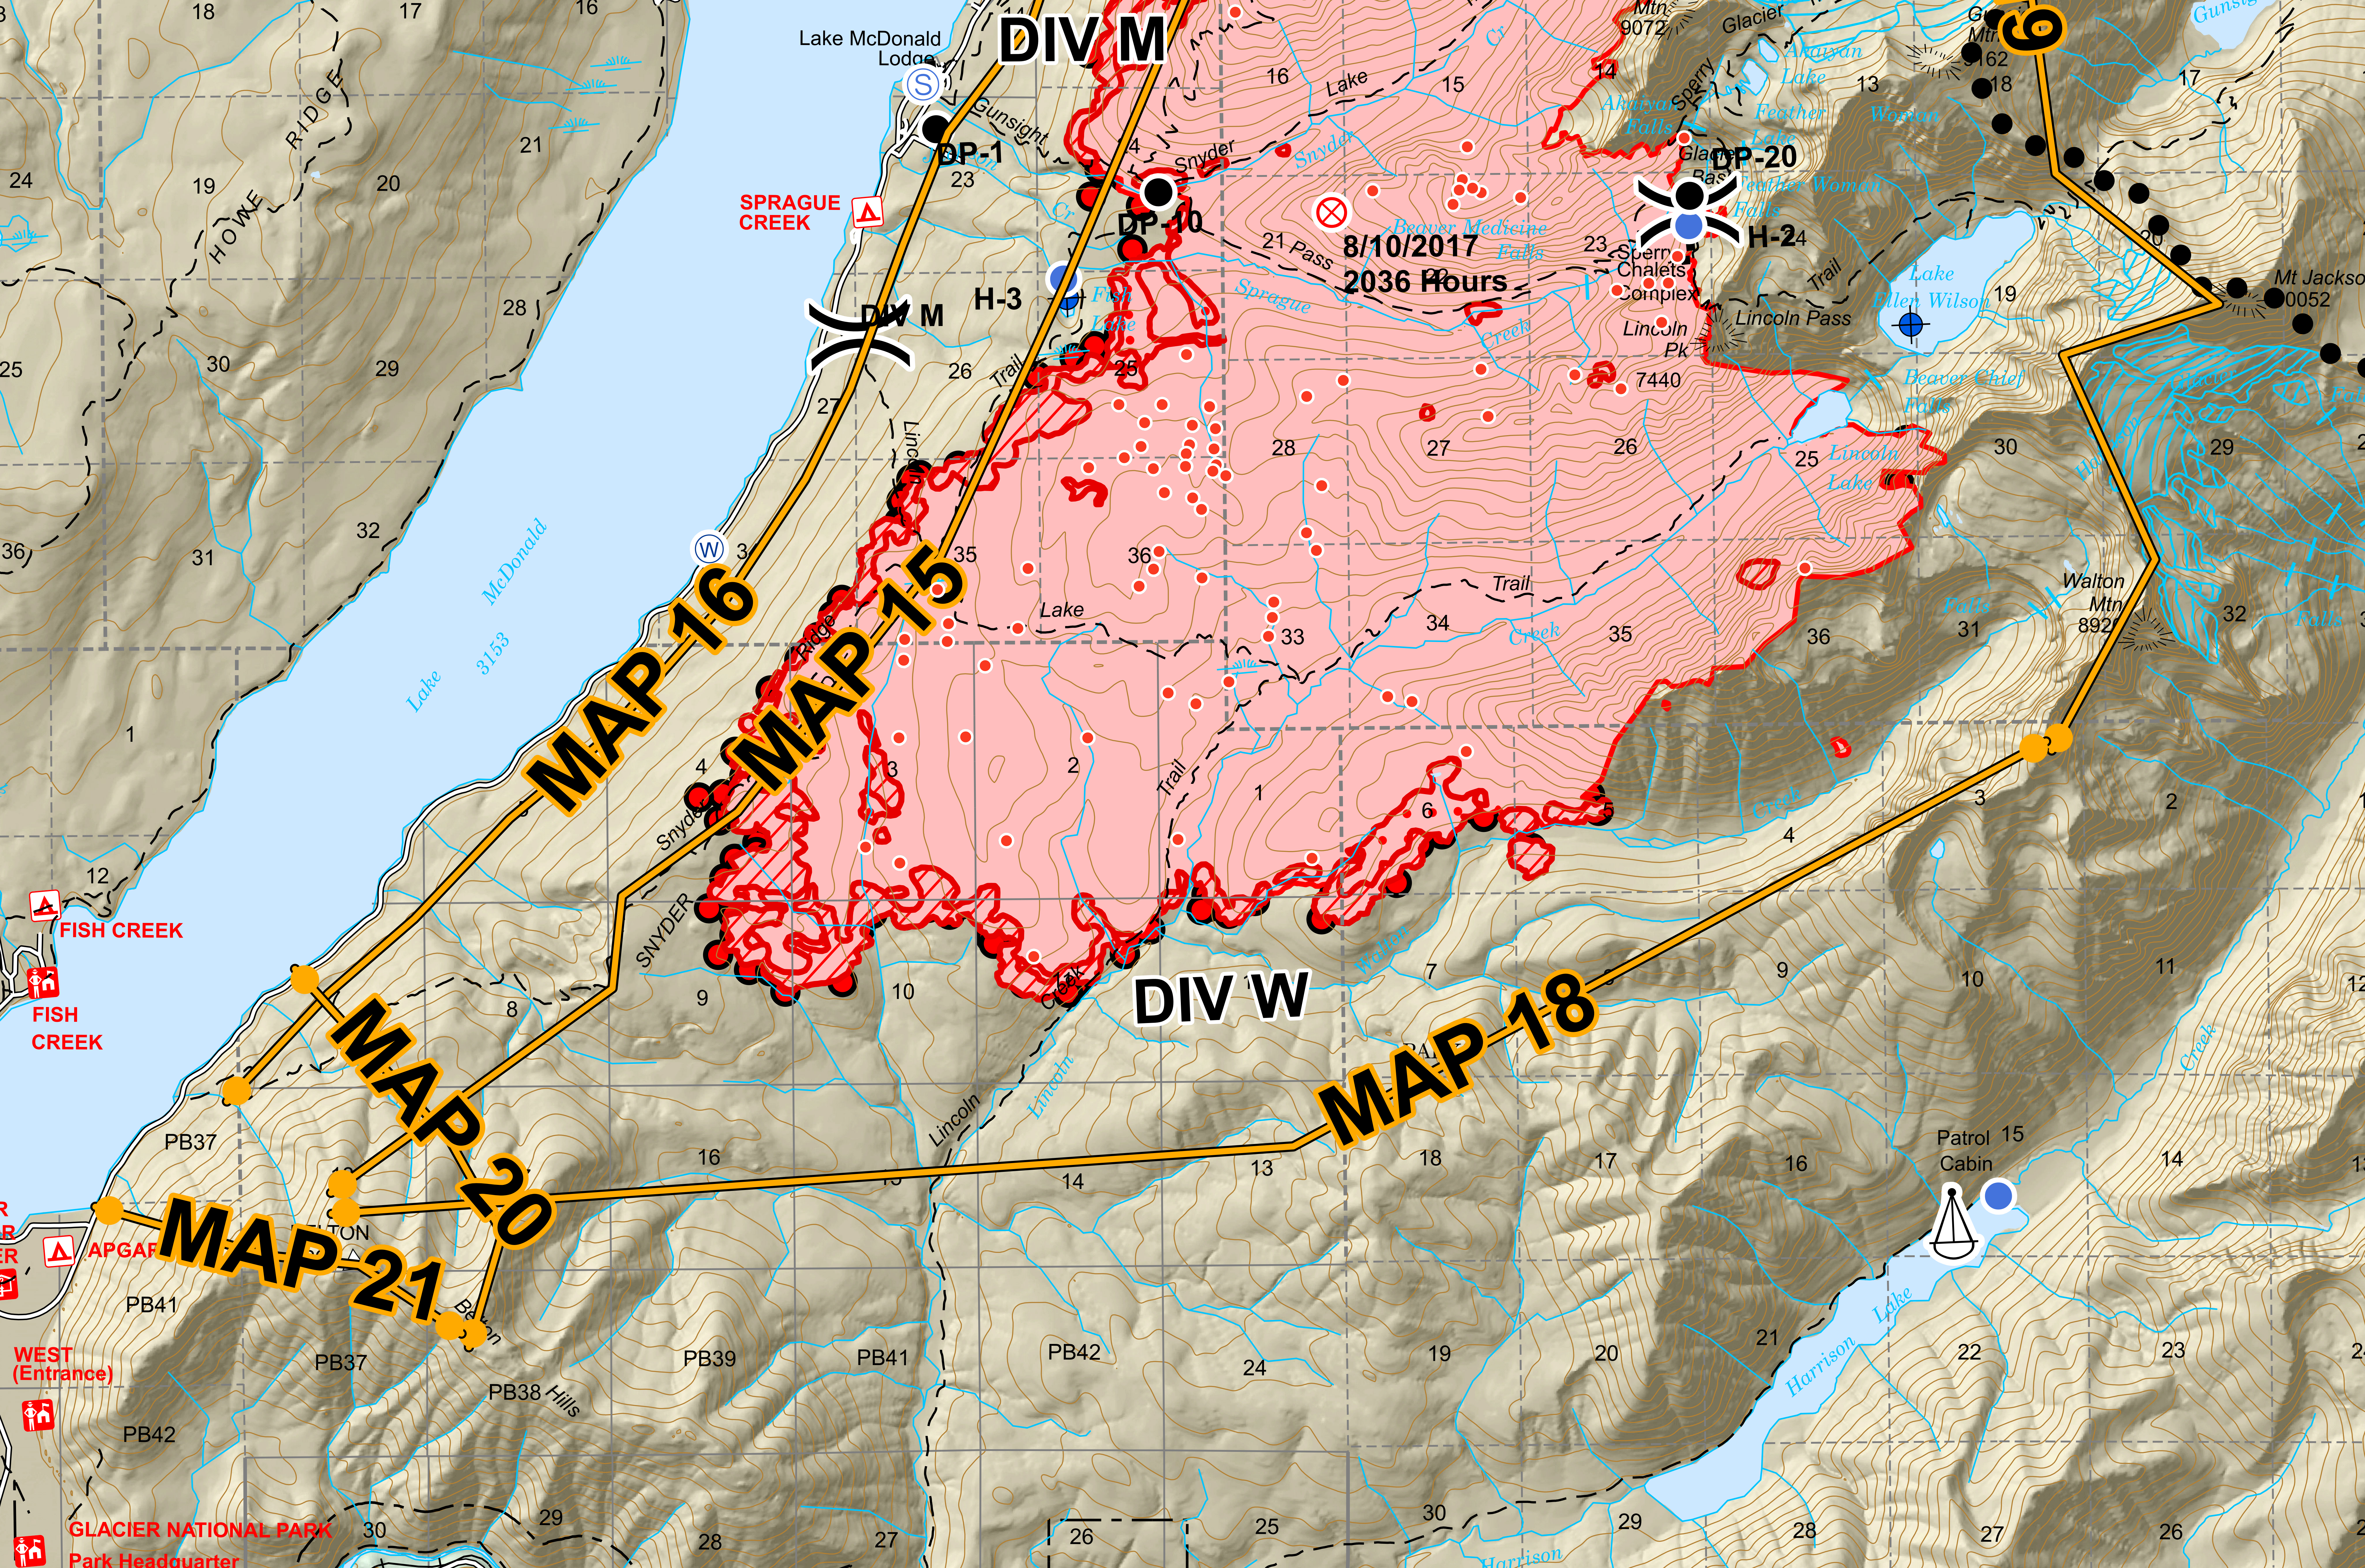

Sprague Fire Briefing Map

11 Sep 2017 - 14,432 Acres

-  Sling Site
-  Isolated Heat
-  Intense Heat
-  Scattered Heat
-  Fire Perimeter
-  Staging Area
-  Dip Site
-  Drop Point
-  Helispot
-  Division Break

NOI-164-017

8/10/2017
2036 Hours

DIV M

DIV W

MAP 16

MAP 15

MAP 17

MAP 19

MAP 20

MAP 21

MAP 18

GLACIER NATIONAL PARK
Park Headquarter